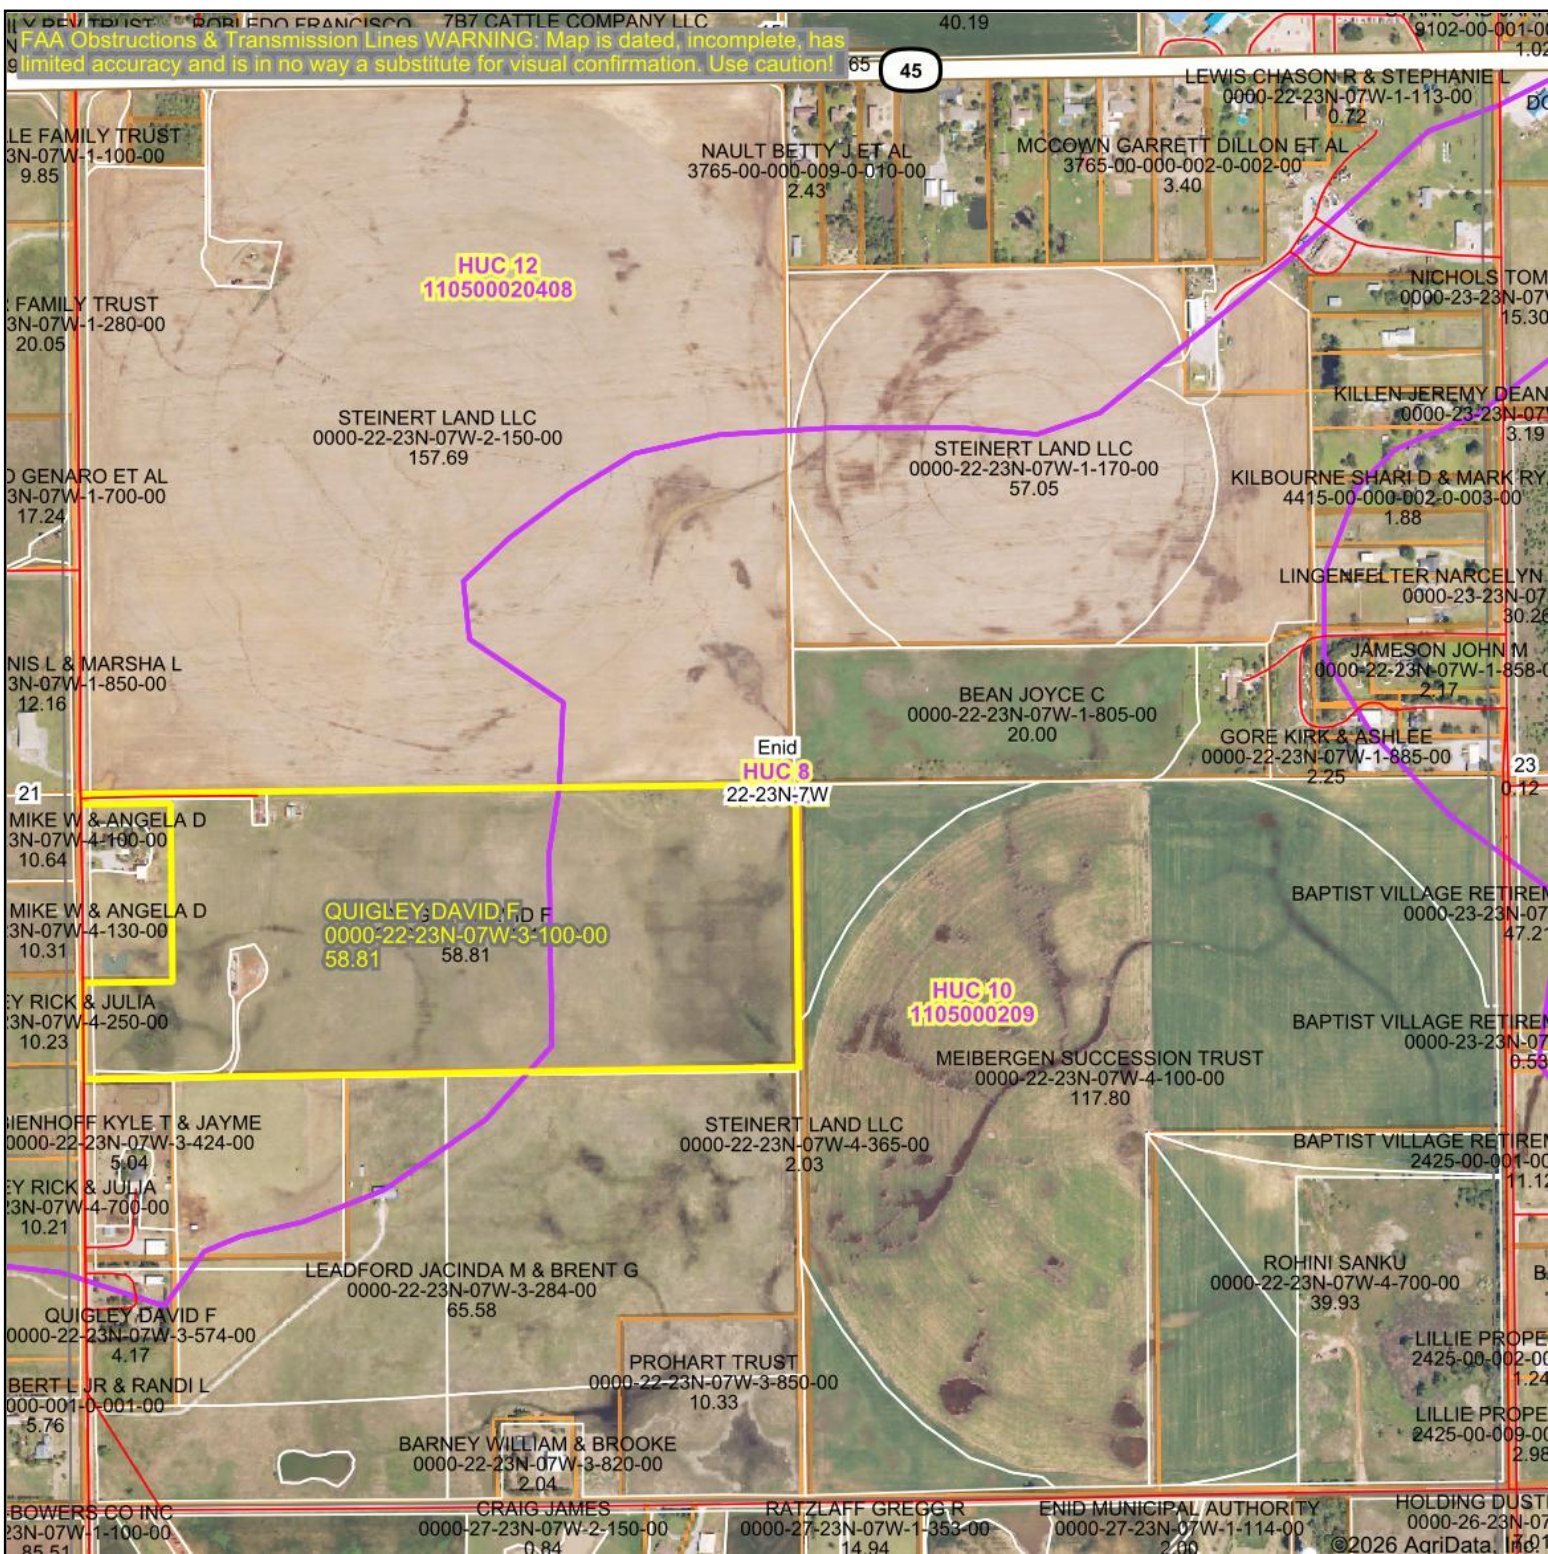

Aerial Map

Boundary Center: 36° 27' 16.85, -97° 56' 22.54

22-23N-7W
Garfield County
Oklahoma

4/23/2026