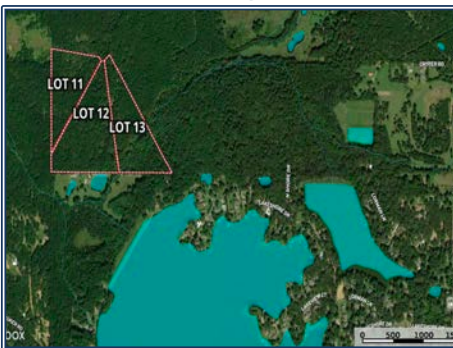

Welcome to Springwood Trail, come experience this new lakefront development with a 31-acre private lake for your family to enjoy. This lot consists of 12.7 acres in the rear of the neighborhood with lake access. This large lot in a gated neighborhood with underground utilities would be a fantastic option for your custom home build. This lot also provides Madison Station Elementary, Madison Middle, and Madison Central Schools. Springwood also offers fiber internet and natural gas. Whitetail deer and Turkey are abundant in this area. This is one of the few neighborhoods in Madison that offer this much acreage and all Madison schools. Please contact your favorite realtor for a showing today!

Springwood Trail – Lot 11, Flora, MS

32.48585, -90.23942 GPS

\$337,800

12.7± Acres
MLS #4102897

Trey Meacham
meachamandassociatesins@gmail.com
Office: 601.250.0017
Cell: 601.622.1974
SouthernStatesRealty.com