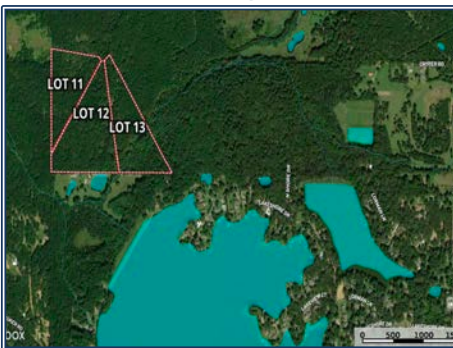

Welcome to Springwood Trail, come experience this new lakefront development with a 31-acre private lake for your family to enjoy. This lot consists of 19.99 acres in the rear of the neighborhood with lake access. This large lot in a gated neighborhood with underground utilities would be a fantastic option for your custom home build. This lot also provides Madison Station Elementary, Madison Middle, and Madison Central Schools. Springwood also offers fiber internet and natural gas. Whitetail deer and Turkey are abundant in this area. This is one of the few neighborhoods in Madison that offer this much acreage and all Madison schools. Please contact your favorite realtor for a showing today.

Springwood Trail – Lot 12, Flora, MS

32.48585, -90.23942 GPS

**\$474,000**

19.99± Acres  
MLS #4102916

**Trey Meacham**  
meachamandassociatesins@gmail.com  
Office: 601.250.0017  
Cell: 601.622.1974  
SouthernStatesRealty.com