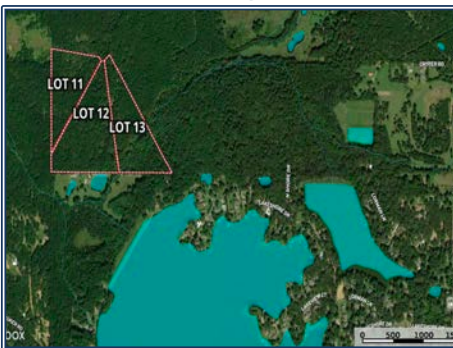

Welcome to Springwood Trail, come experience this new lakefront development with a 31-acre private lake for your family to enjoy. This lot consists of 16.06 acres in the rear of the neighborhood with lake access. This large lot in a gated neighborhood with underground utilities would be a fantastic option for your custom home build. This lot also provides Madison Elementary, Madison Middle, and Madison Central Schools. Springwood also offers fiber internet and natural gas. Whitetail deer and Turkey are abundant in this area. This is one of the few neighborhoods in Madison that offer this much acreage and all Madison schools. 2500Sqft Minimum. Please contact your favorite realtor for a showing today!

Springwood Trail – Lot 13, Flora, MS

32.48585, -90.23942 GPS

\$425,600

16.06± Acres
MLS #4102917

Trey Meacham
meachamandassociatesins@gmail.com
Office: 601.250.0017
Cell: 601.622.1974
SouthernStatesRealty.com