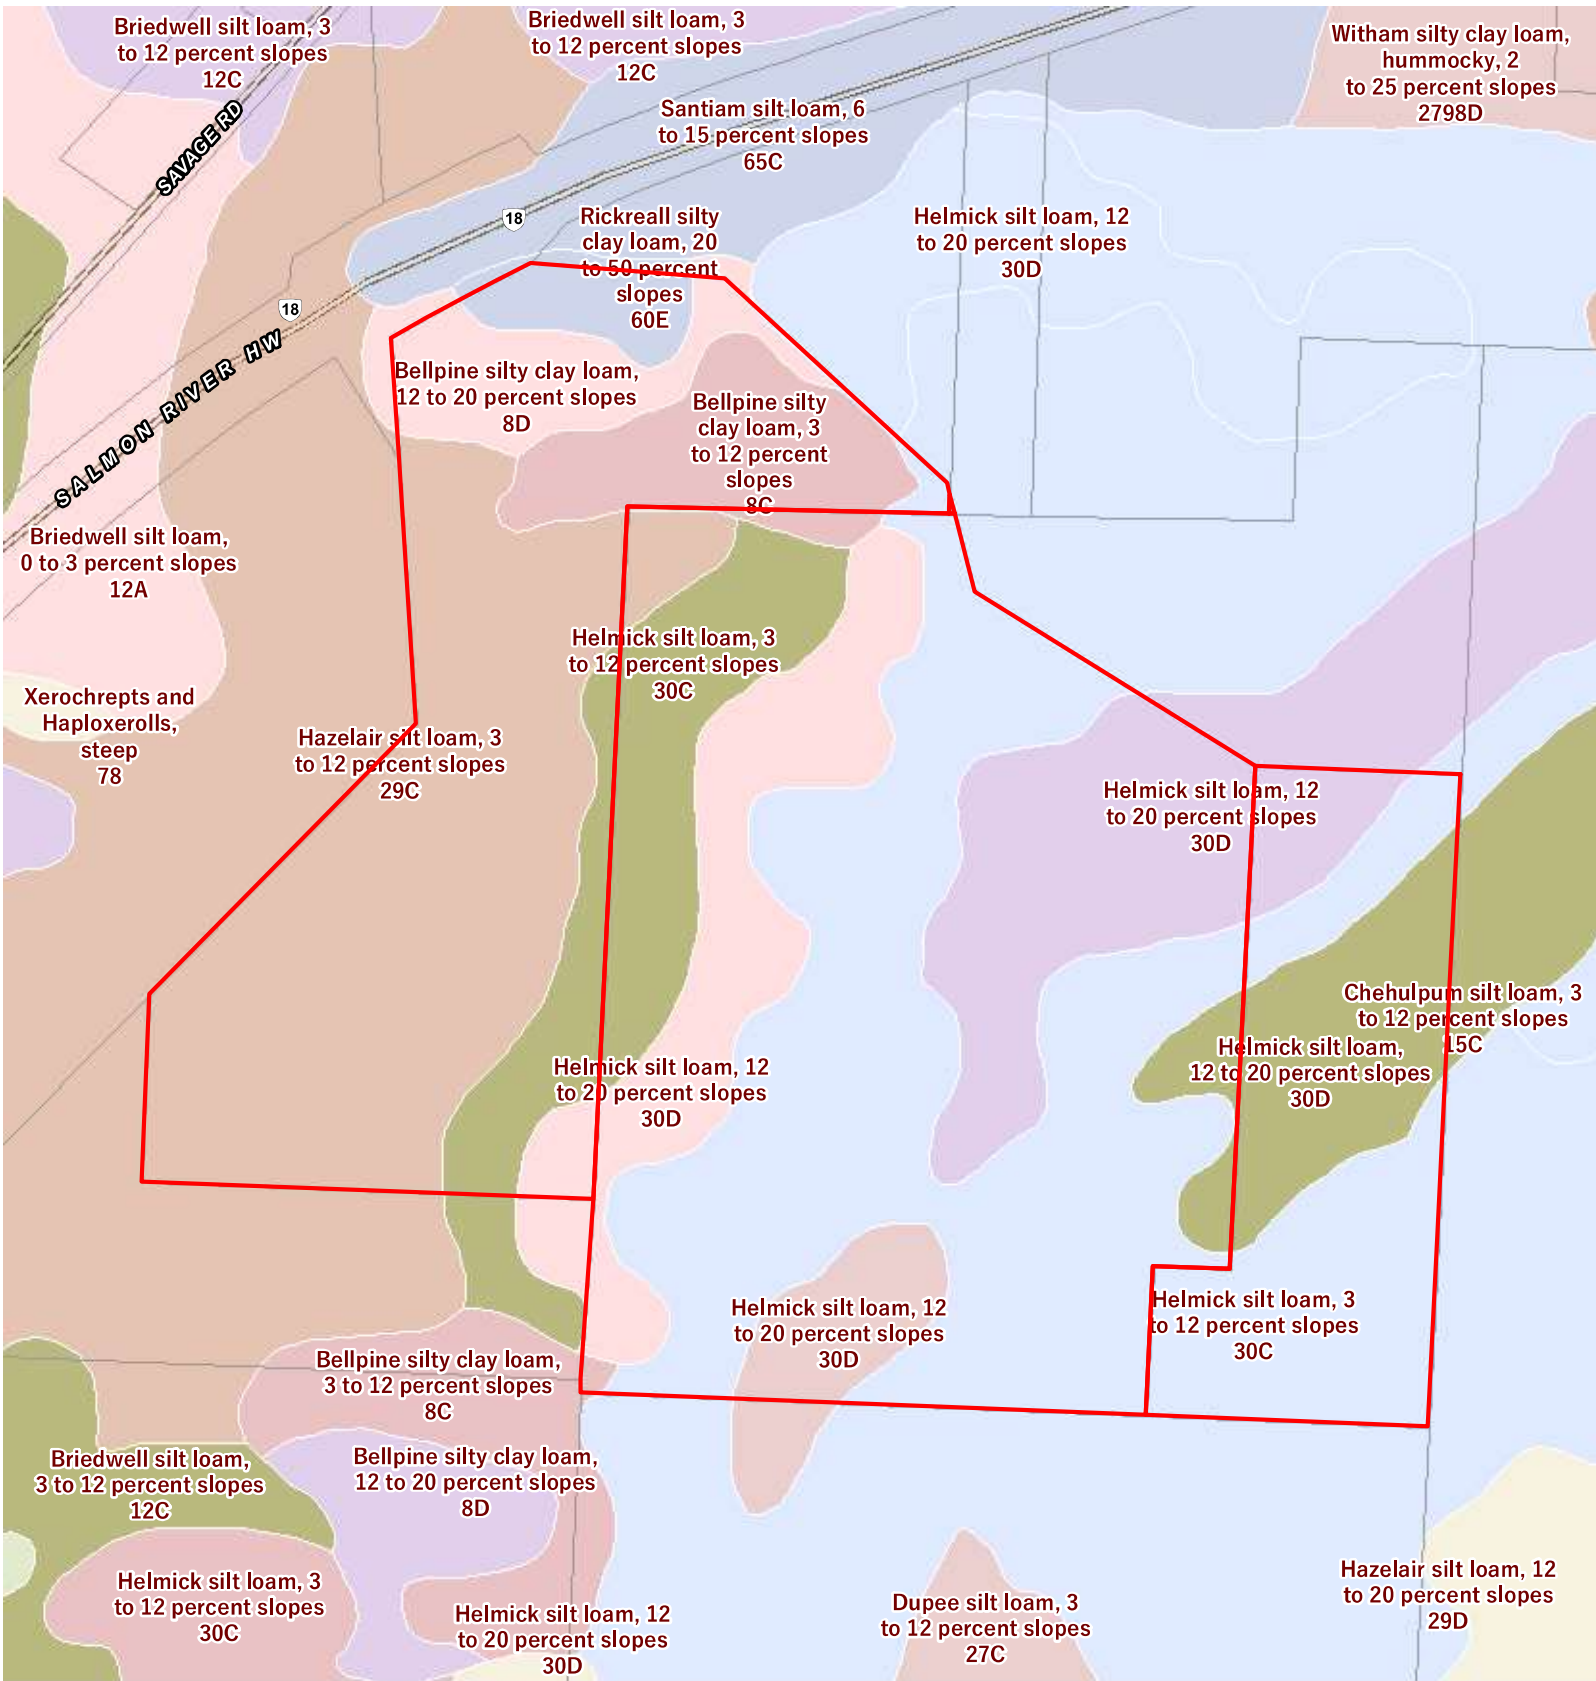

Taxlot

Subject

Taxlot

Aerial

Subject

Taxlot

Aerial

Subject

Taxlot

Community

-  High School
-  Middle School
-  Elementary School
-  Water Feature
-  Health Care
-  Fire Station
-  Library
-  City Limits
-  Parks

Zoning

Subject

Taxlot

Natural Features

-  Contour
-  1% Annual Chance Flood
-  0.2% Annual Chance Flood
-  Special Floodway
-  Wetlands
-  Area of Undetermined Flood
-  Regulatory Floodway
-  Area with Reduced Risk Due to Levee
-  Future Conditions 1% Annual Chance Flood Hazard

Aspect

Soil

Subject

Taxlot