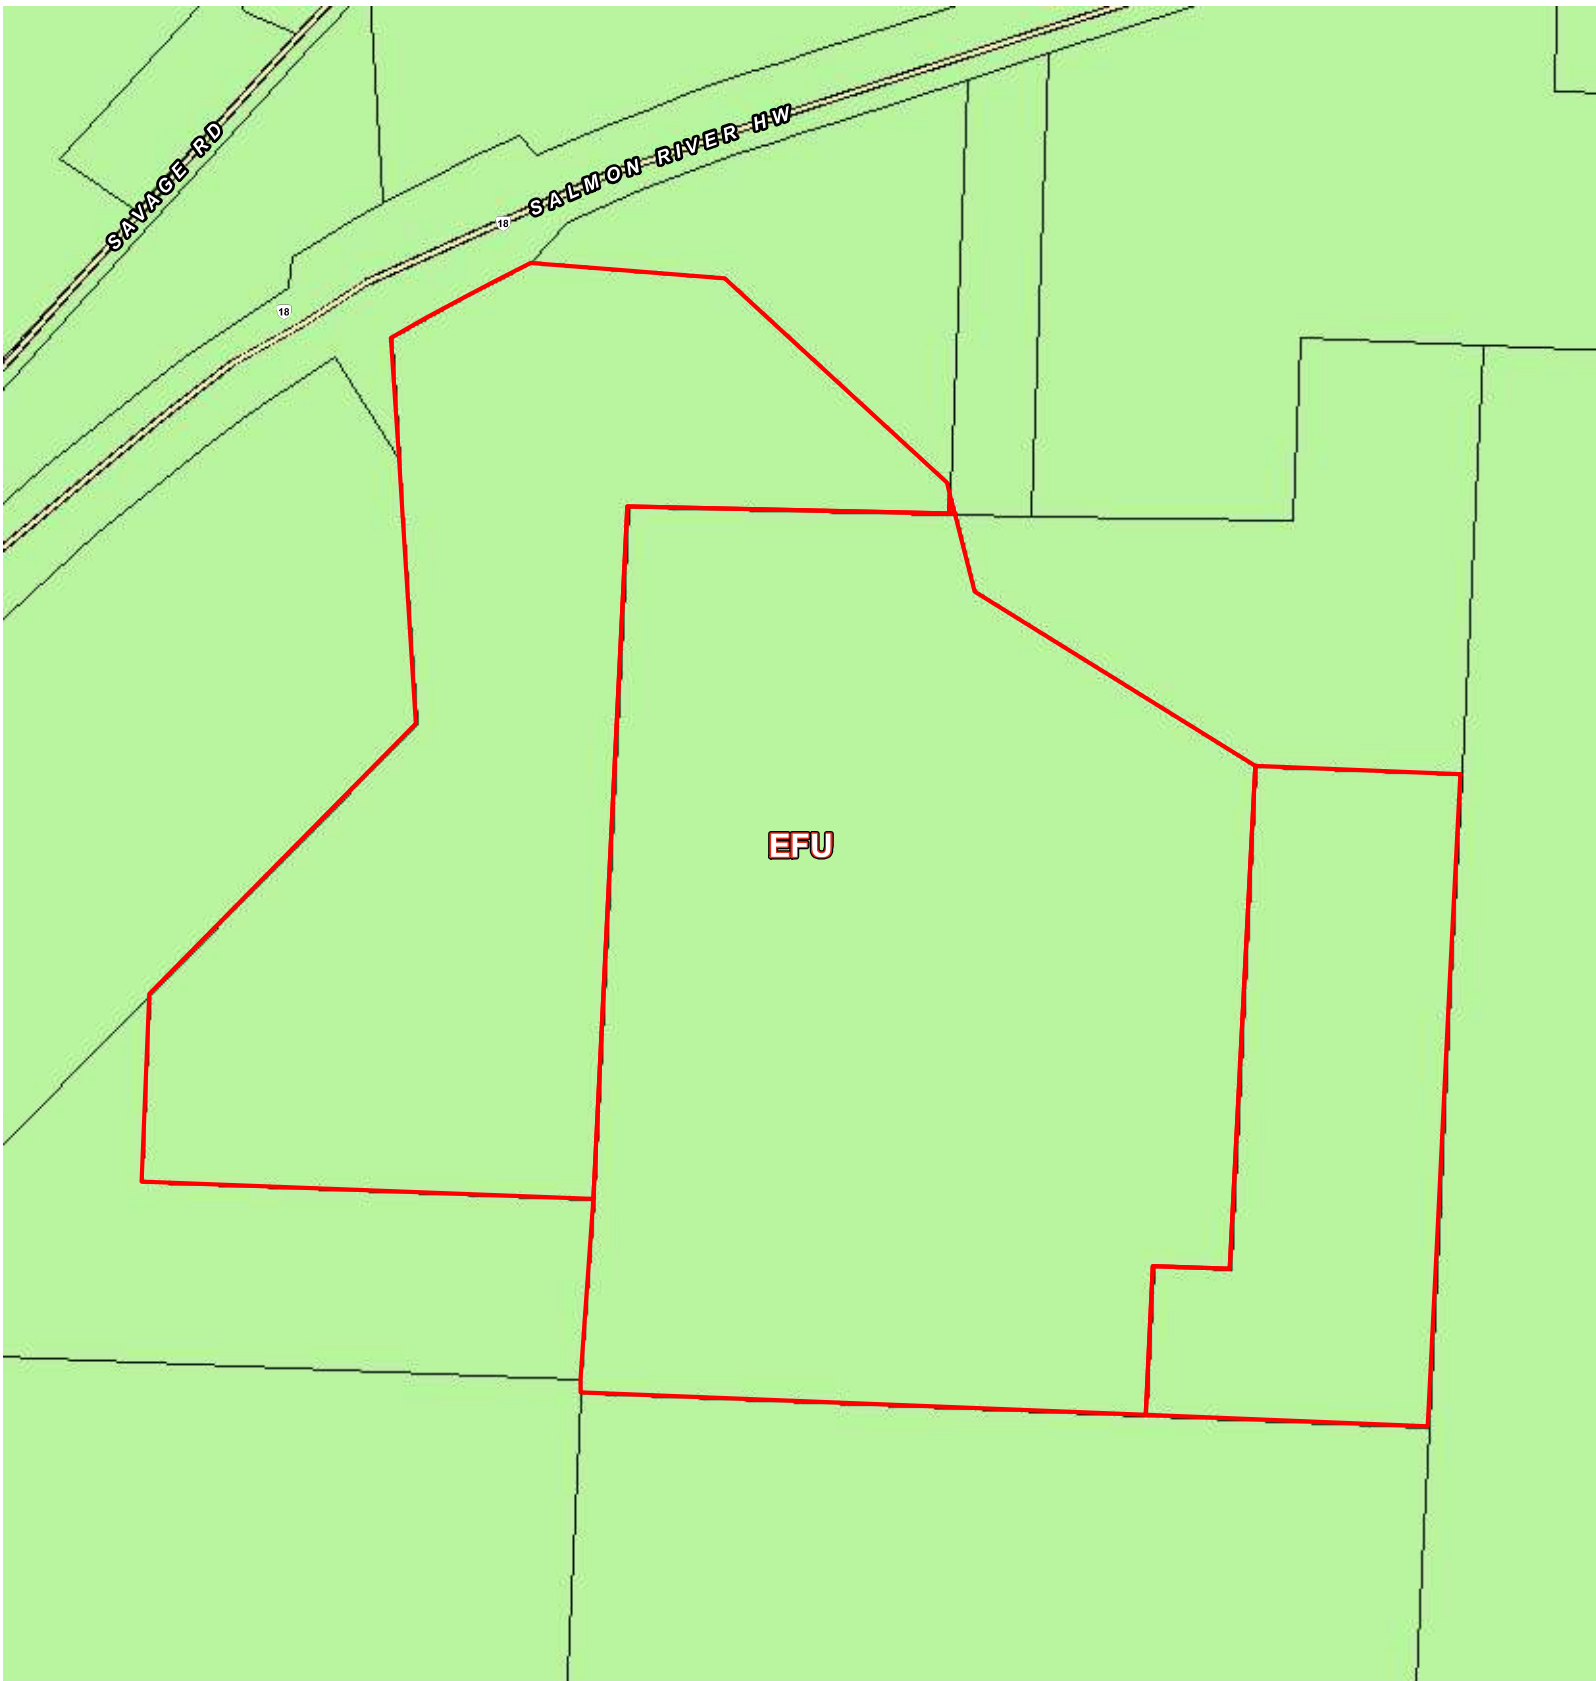

Taxlot

Subject

Taxlot

Aerial

Subject

Taxlot

Aerial

Subject

Taxlot

Community

-  High School
-  Middle School
-  Elementary School
-  Water Feature
-  Health Care
-  Fire Station
-  Library
-  City Limits
-  Parks

Zoning

Subject

Taxlot

Natural Features

-  Contour
-  1% Annual Chance Flood
-  0.2% Annual Chance Flood
-  Special Floodway
-  Wetlands
-  Area of Undetermined Flood
-  Regulatory Floodway
-  Area with Reduced Risk Due to Levee
-  Future Conditions 1% Annual Chance Flood Hazard

Aspect

Soil

Subject

Taxlot