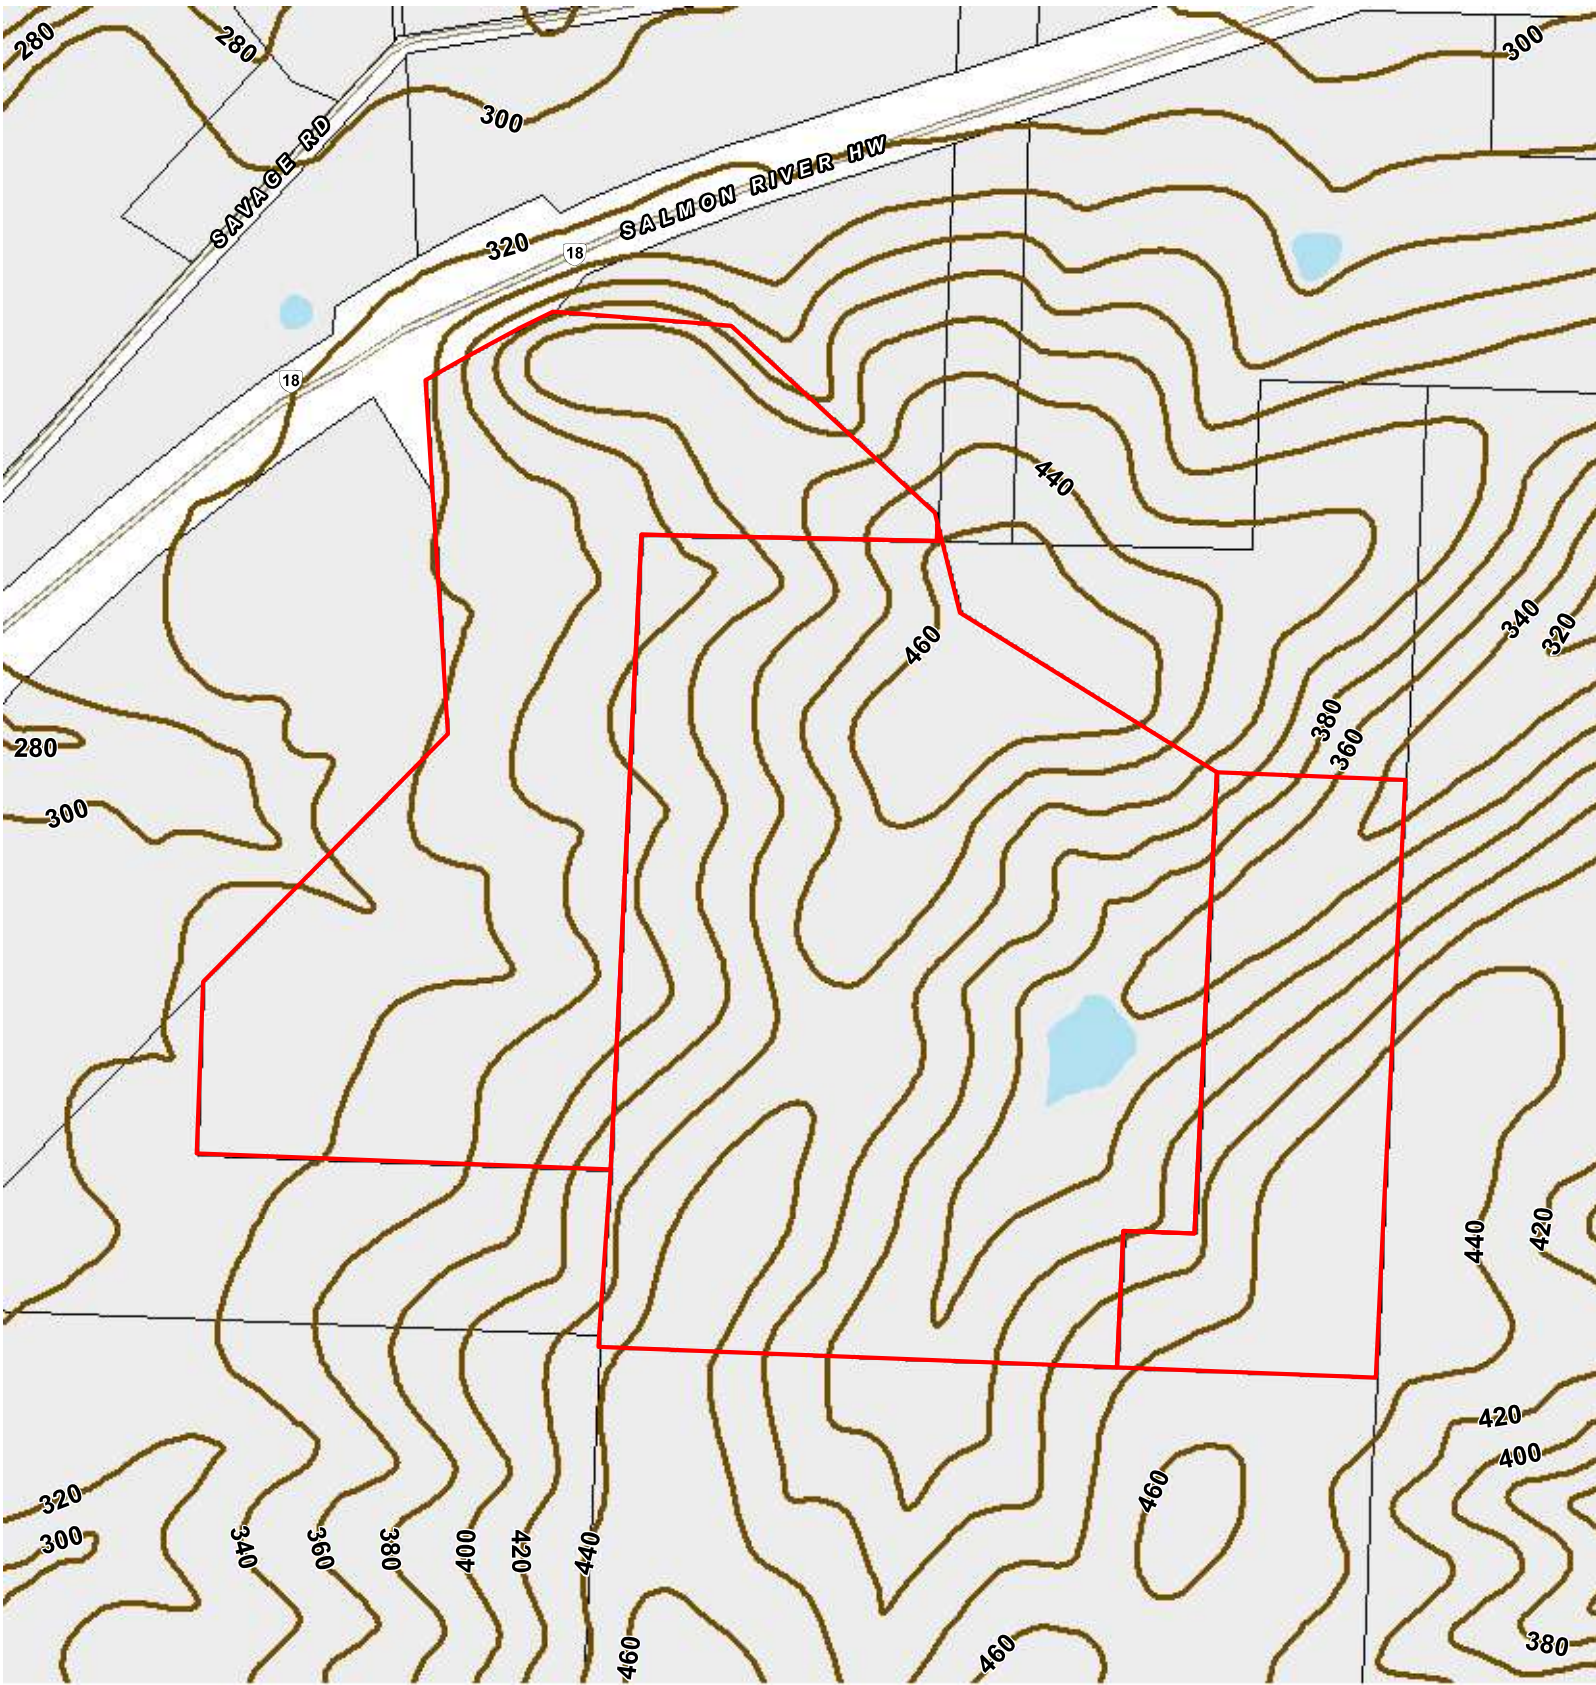

Taxlot

Subject

Taxlot

Aerial

Subject

Taxlot

Aerial

Subject

Taxlot

Community

-  High School
-  Middle School
-  Elementary School
-  Water Feature
-  Health Care
-  Fire Station
-  Library
-  City Limits
-  Parks

Zoning

Subject

Taxlot

Natural Features

-  Contour
-  1% Annual Chance Flood
-  0.2% Annual Chance Flood
-  Special Floodway
-  Wetlands
-  Area of Undetermined Flood
-  Regulatory Floodway
-  Area with Reduced Risk Due to Levee
-  Future Conditions 1% Annual Chance Flood Hazard

Aspect

Soil

Subject

Taxlot