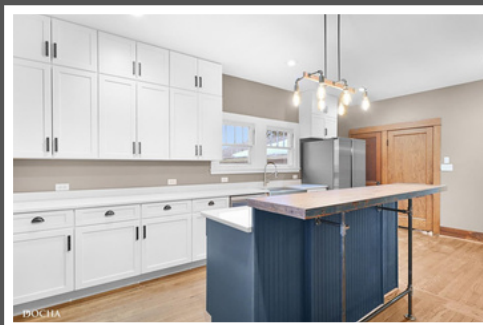

**KAREN
MONKEMEYER**
630-777-2637
karen@farmranchteam.com

**AMY
ROGUS**
Team Lead
815-210-8633
amy@farmranchteam.com

**ALEXIS
CLANCY**
224-800-4778
alexis@farmranchteam.com