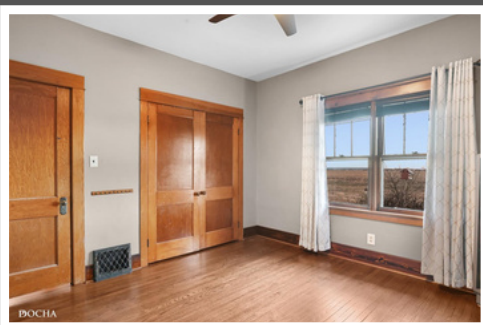

**KAREN
MONKEMEYER**
630-777-2637
karen@farmranchteam.com

**AMY
ROGUS**
Team Lead
815-210-8633
amy@farmranchteam.com

**ALEXIS
CLANCY**
224-800-4778
alexis@farmranchteam.com