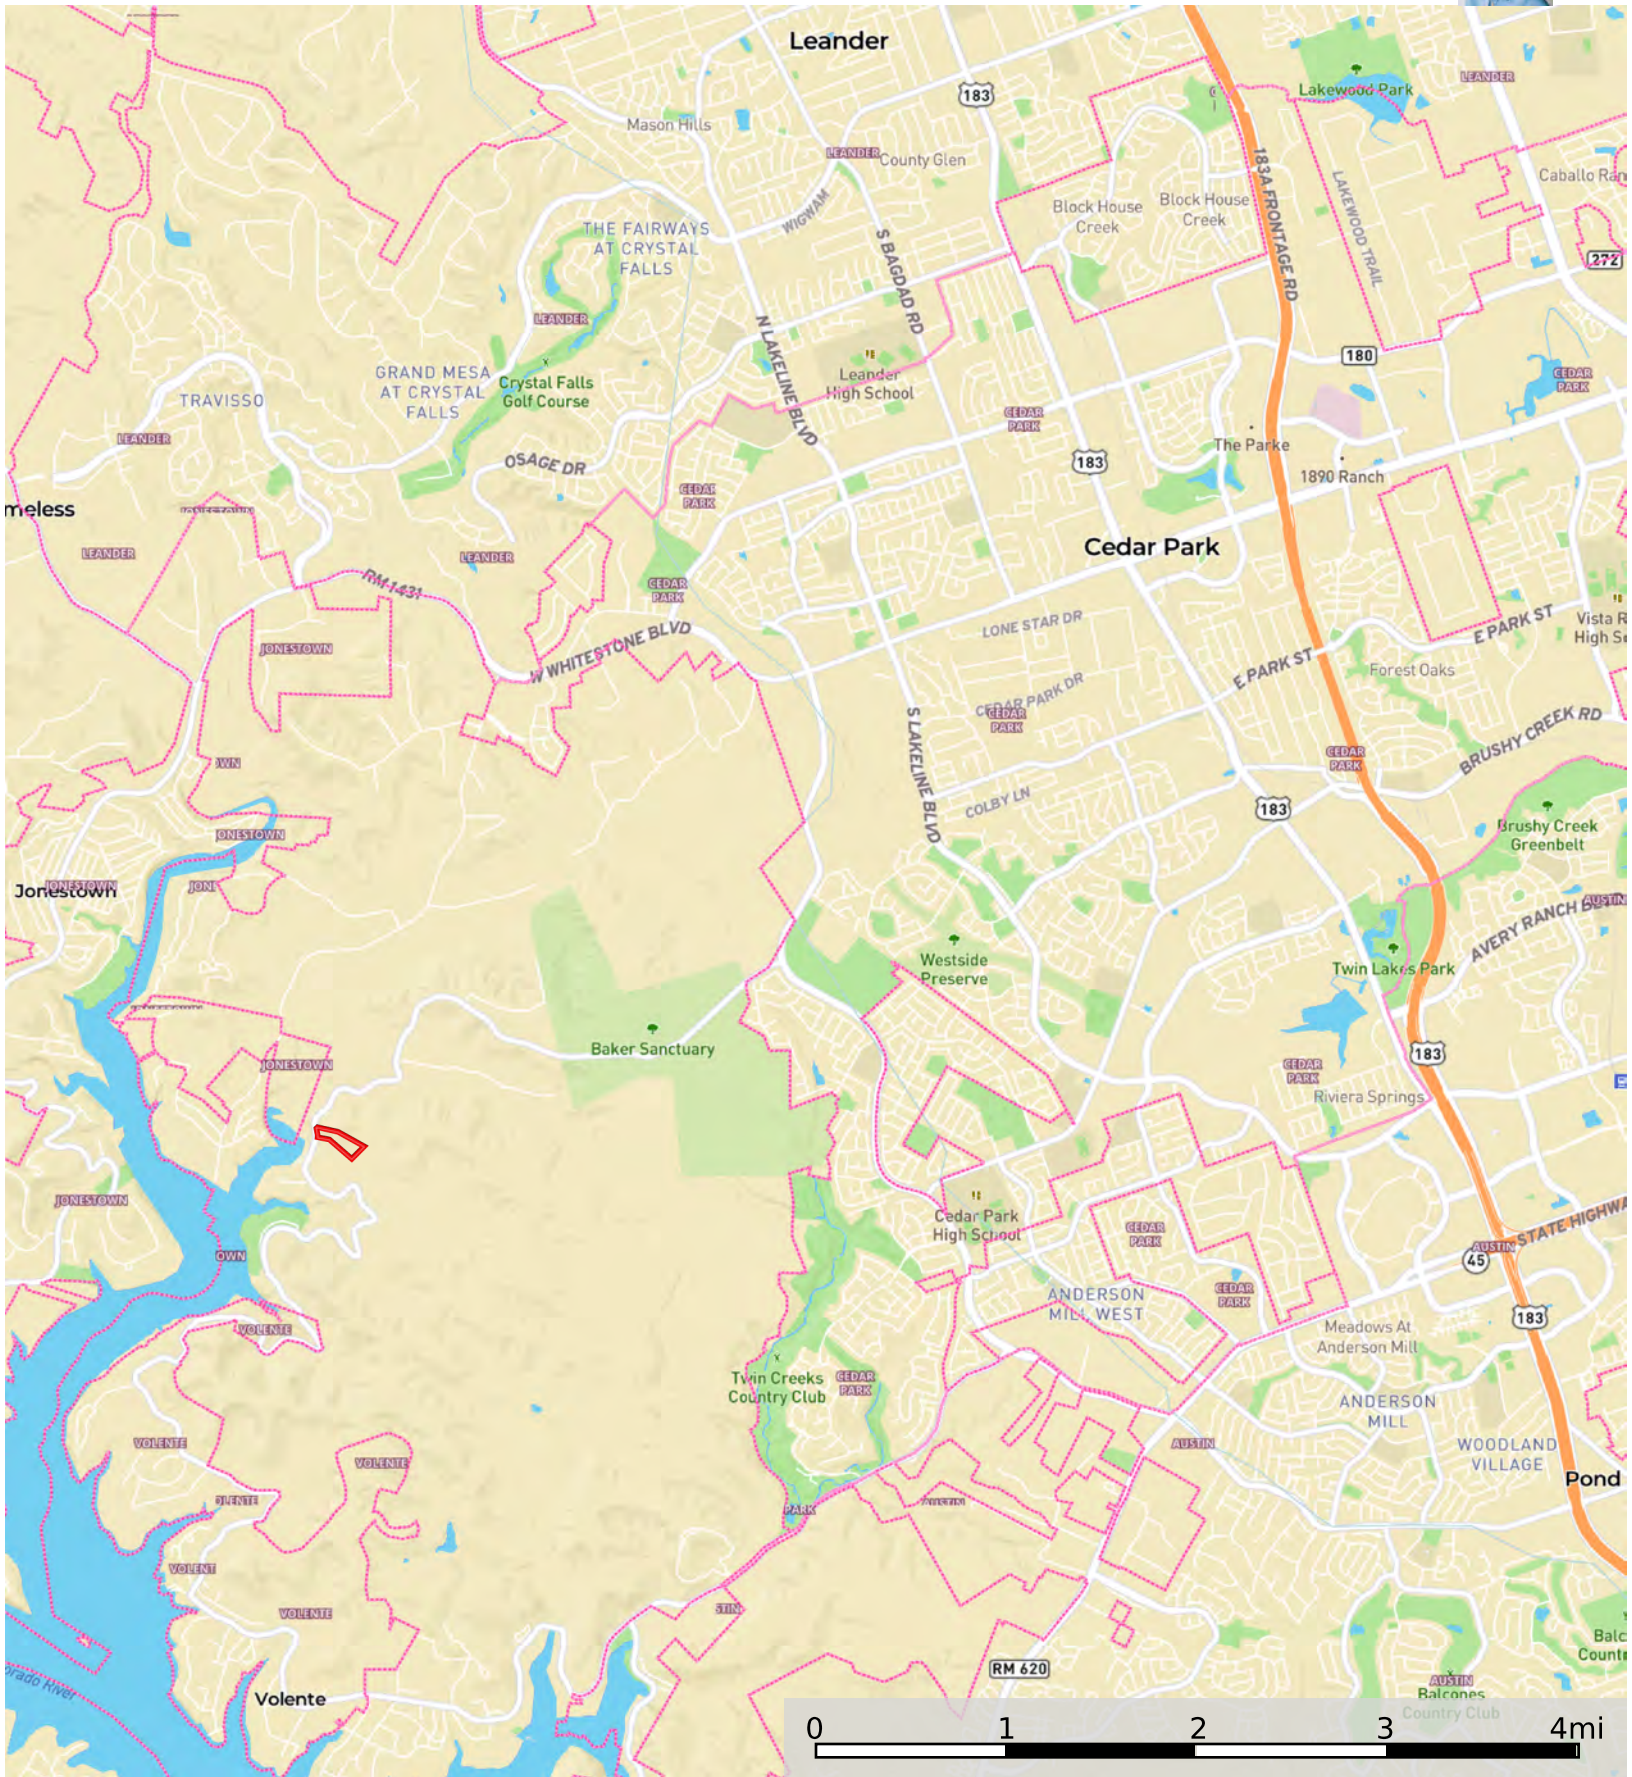

Boundary

Beattie - 10405 Lime Creek Rd, Leander, TX 78641

Travis County, Texas, 10 AC +/-

- Boundary
- Wetlands
- Riparian
- Stream, Intermittent
- River/Creek
- Water Body

Boundary Neighbor

Beattie - 10405 Lime Creek Rd, Leander, TX 78641

Travis County, Texas, 10 AC +/-

Boundary

Balcones Canyonlands Preserve