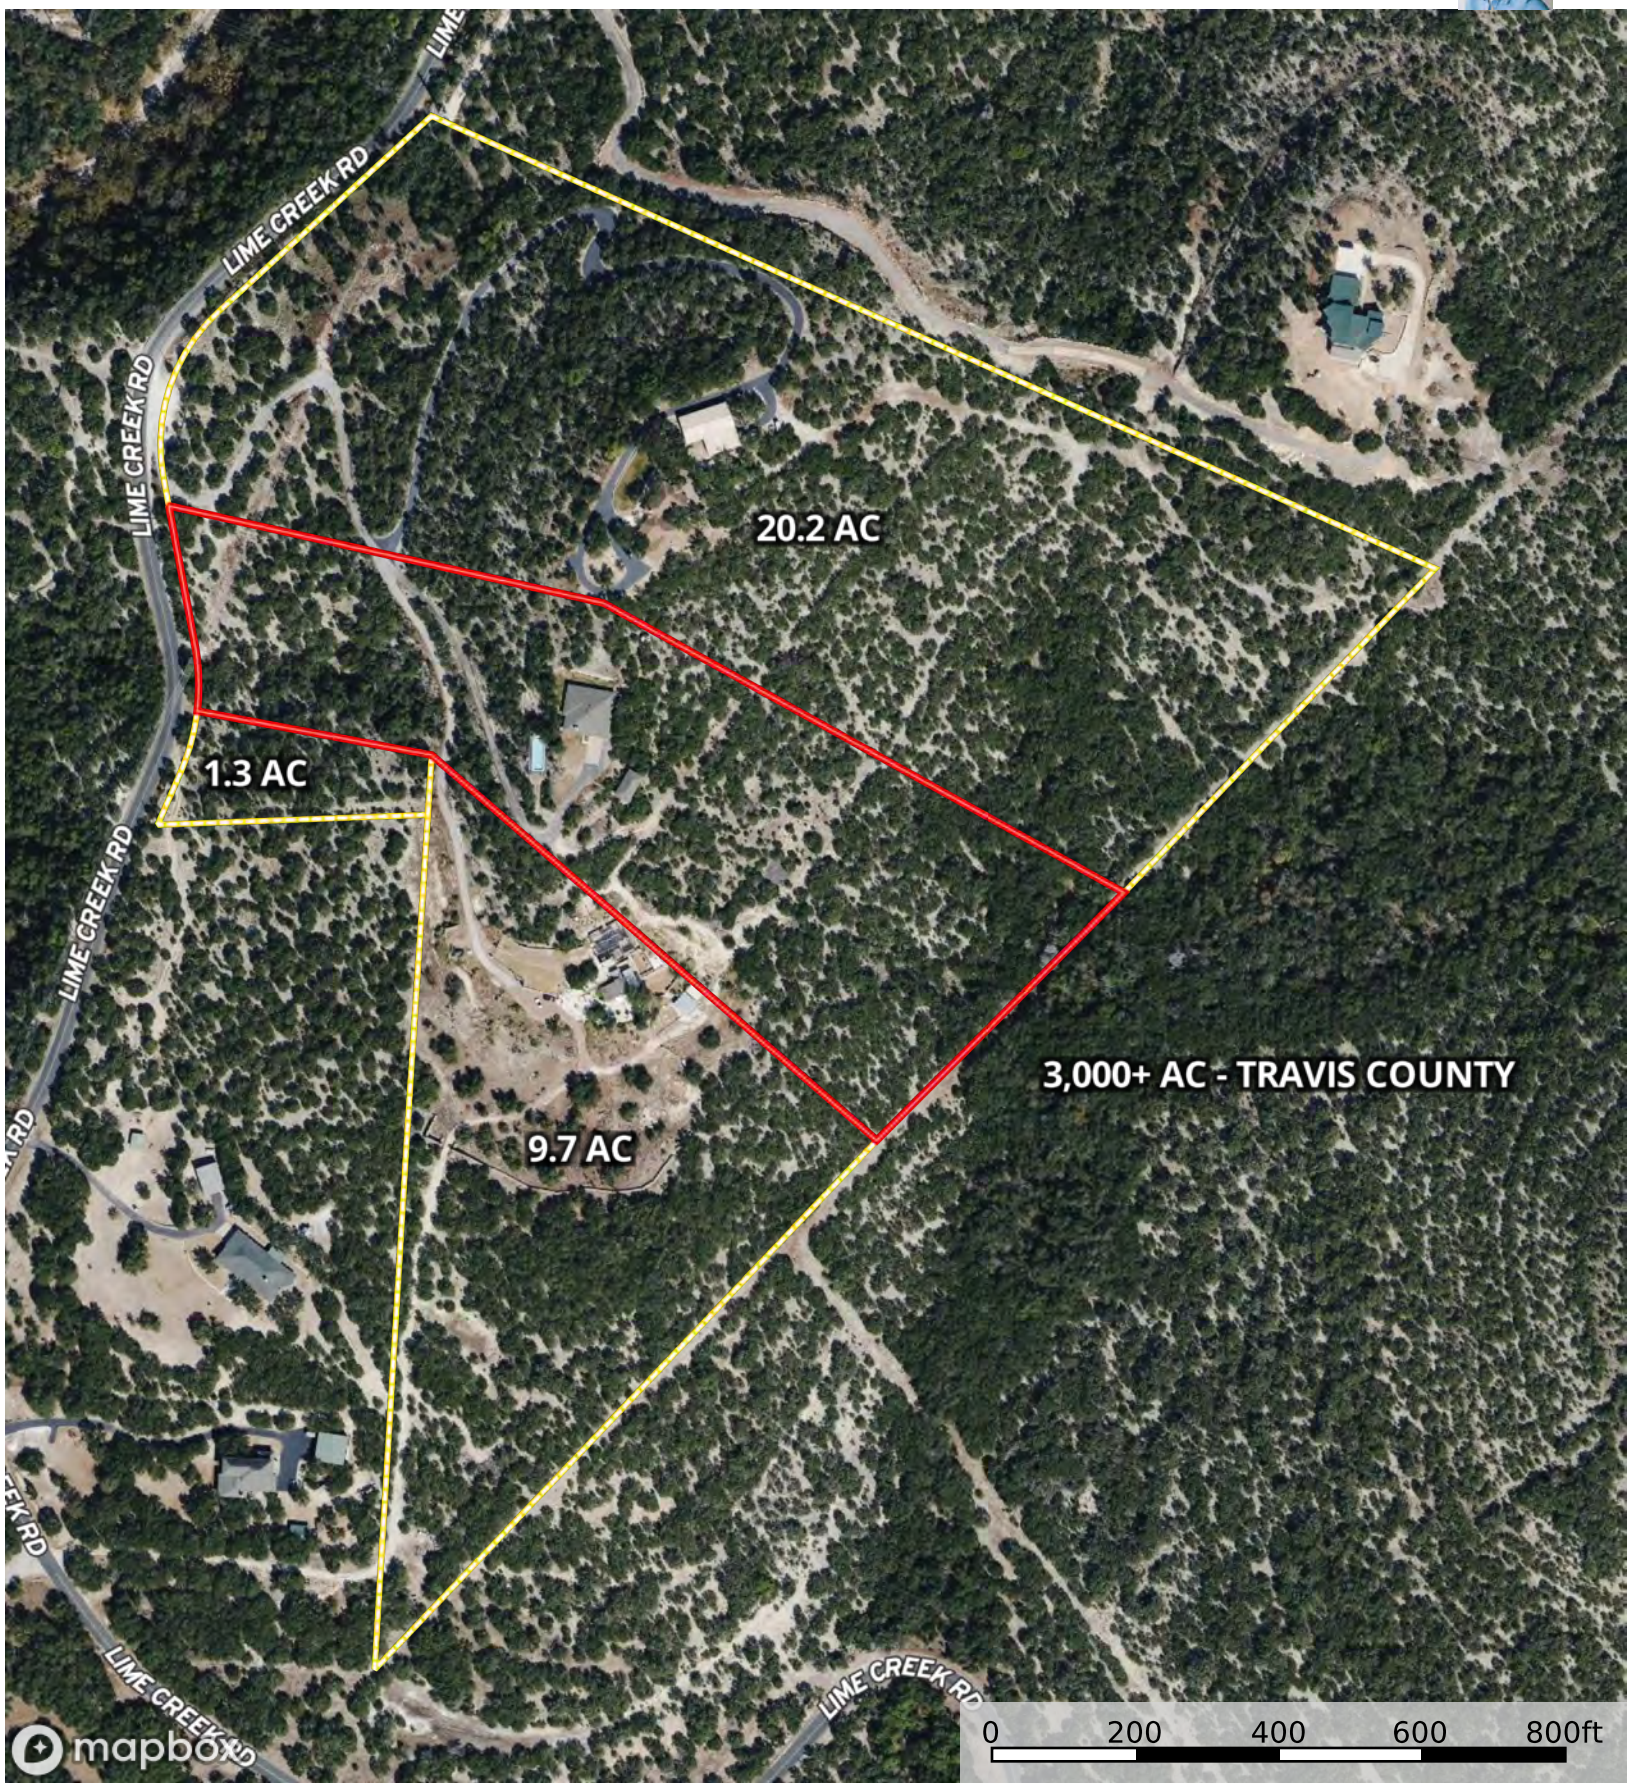

Boundary

Beattie - 10405 Lime Creek Rd, Leander, TX 78641

Travis County, Texas, 10 AC +/-

- Boundary
- Wetlands
- Riparian
- Stream, Intermittent
- River/Creek
- Water Body

Boundary Neighbor

Beattie - 10405 Lime Creek Rd, Leander, TX 78641

Travis County, Texas, 10 AC +/-

Boundary

Balcones Canyonlands Preserve