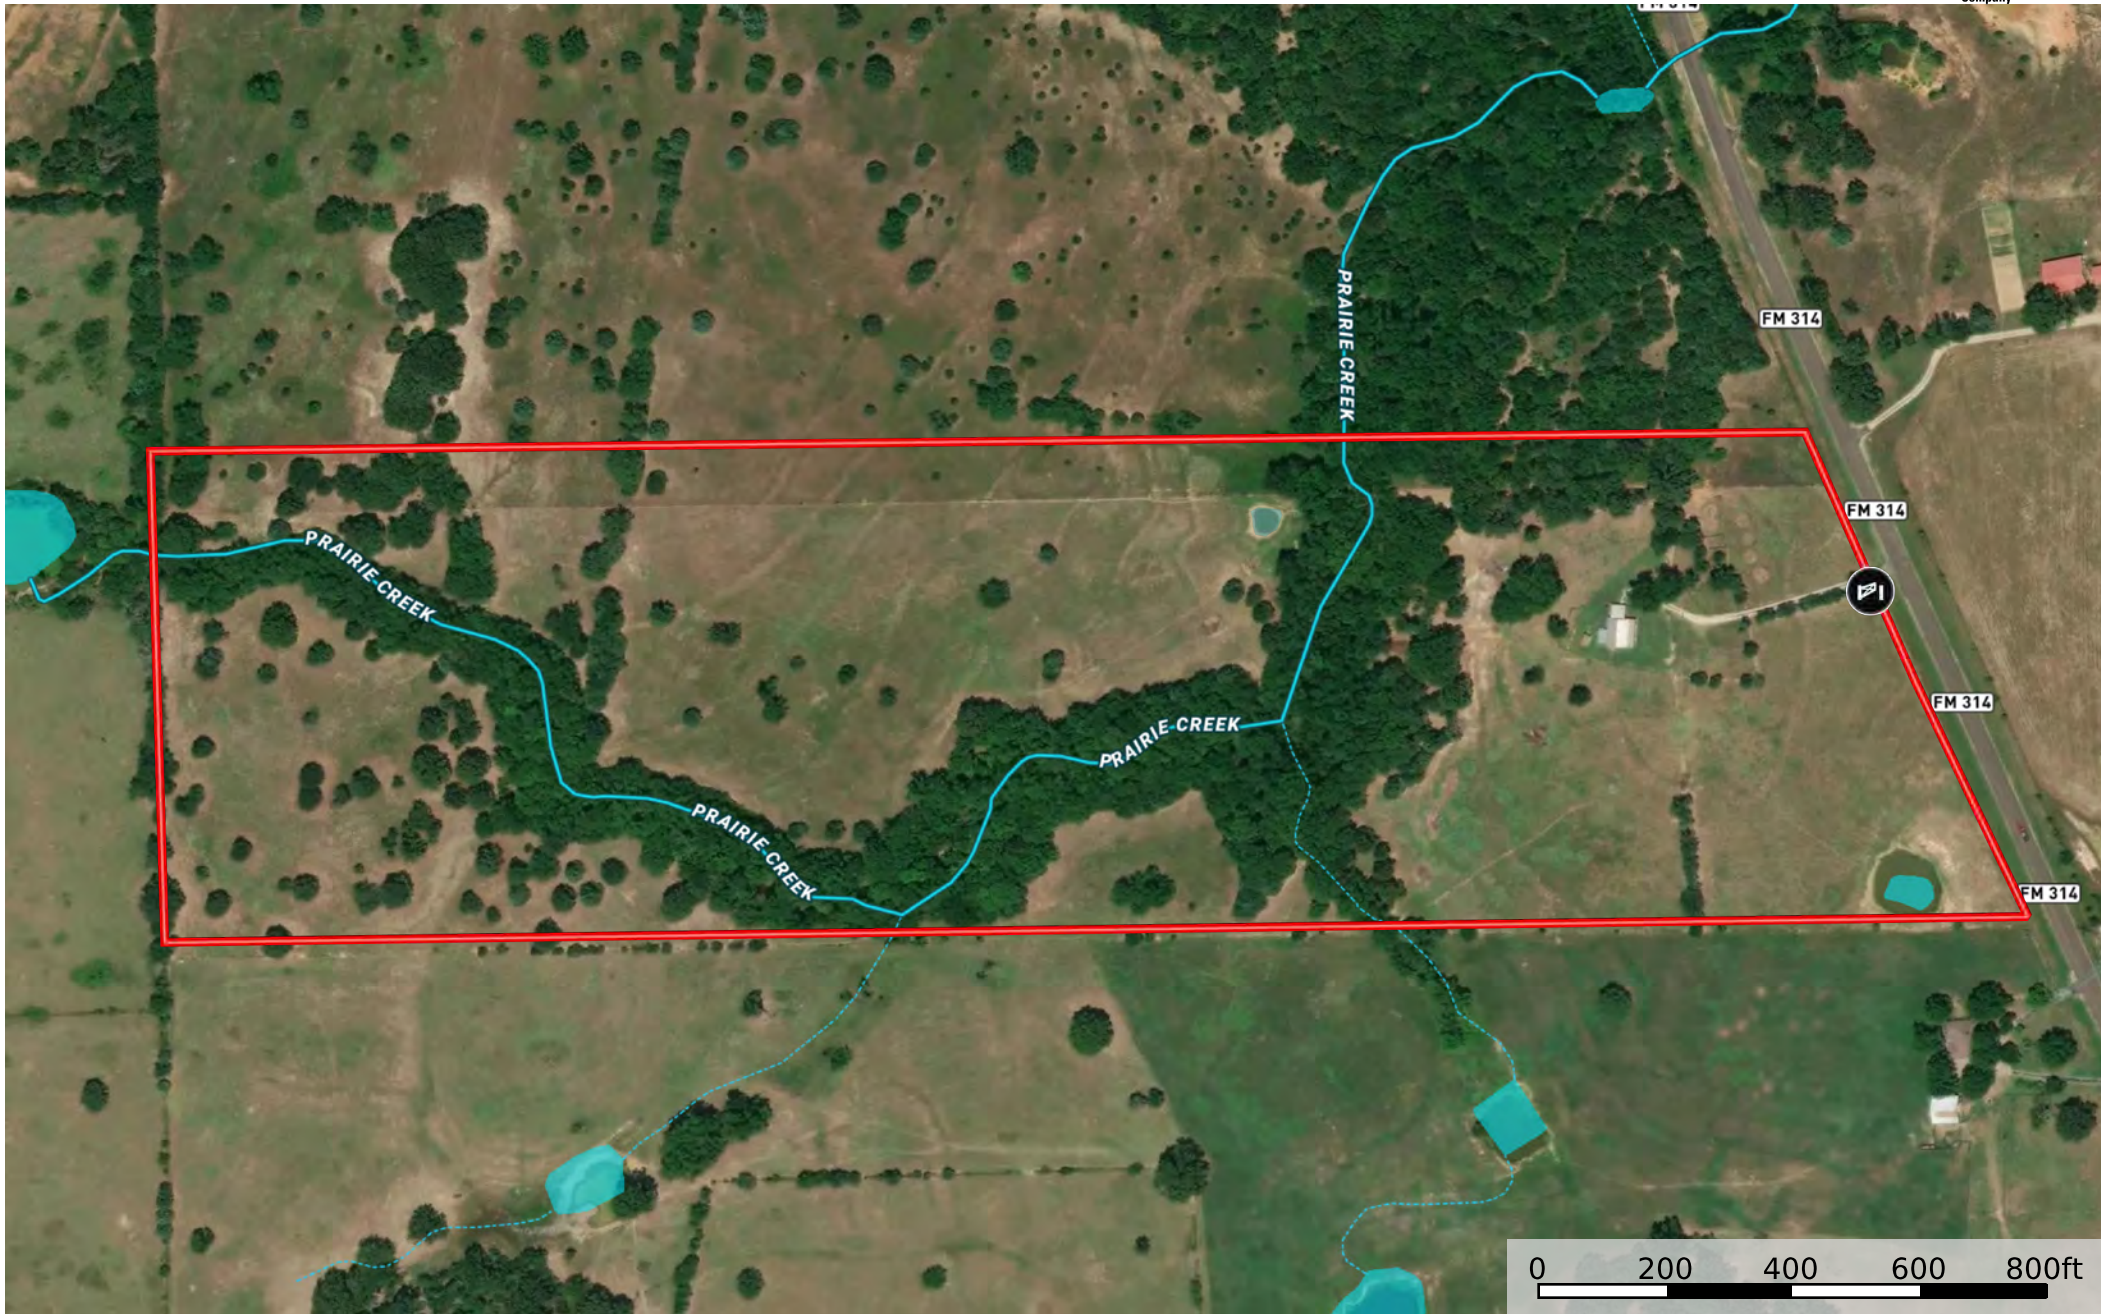

McKee Farm East TX Ranch for Sale Ben Wheeler TX Van

Texas, 47.79 AC +/-

- Gate
- Pond / Tank
- Boundary
- Stream, Intermittent
- River/Creek
- Water Body