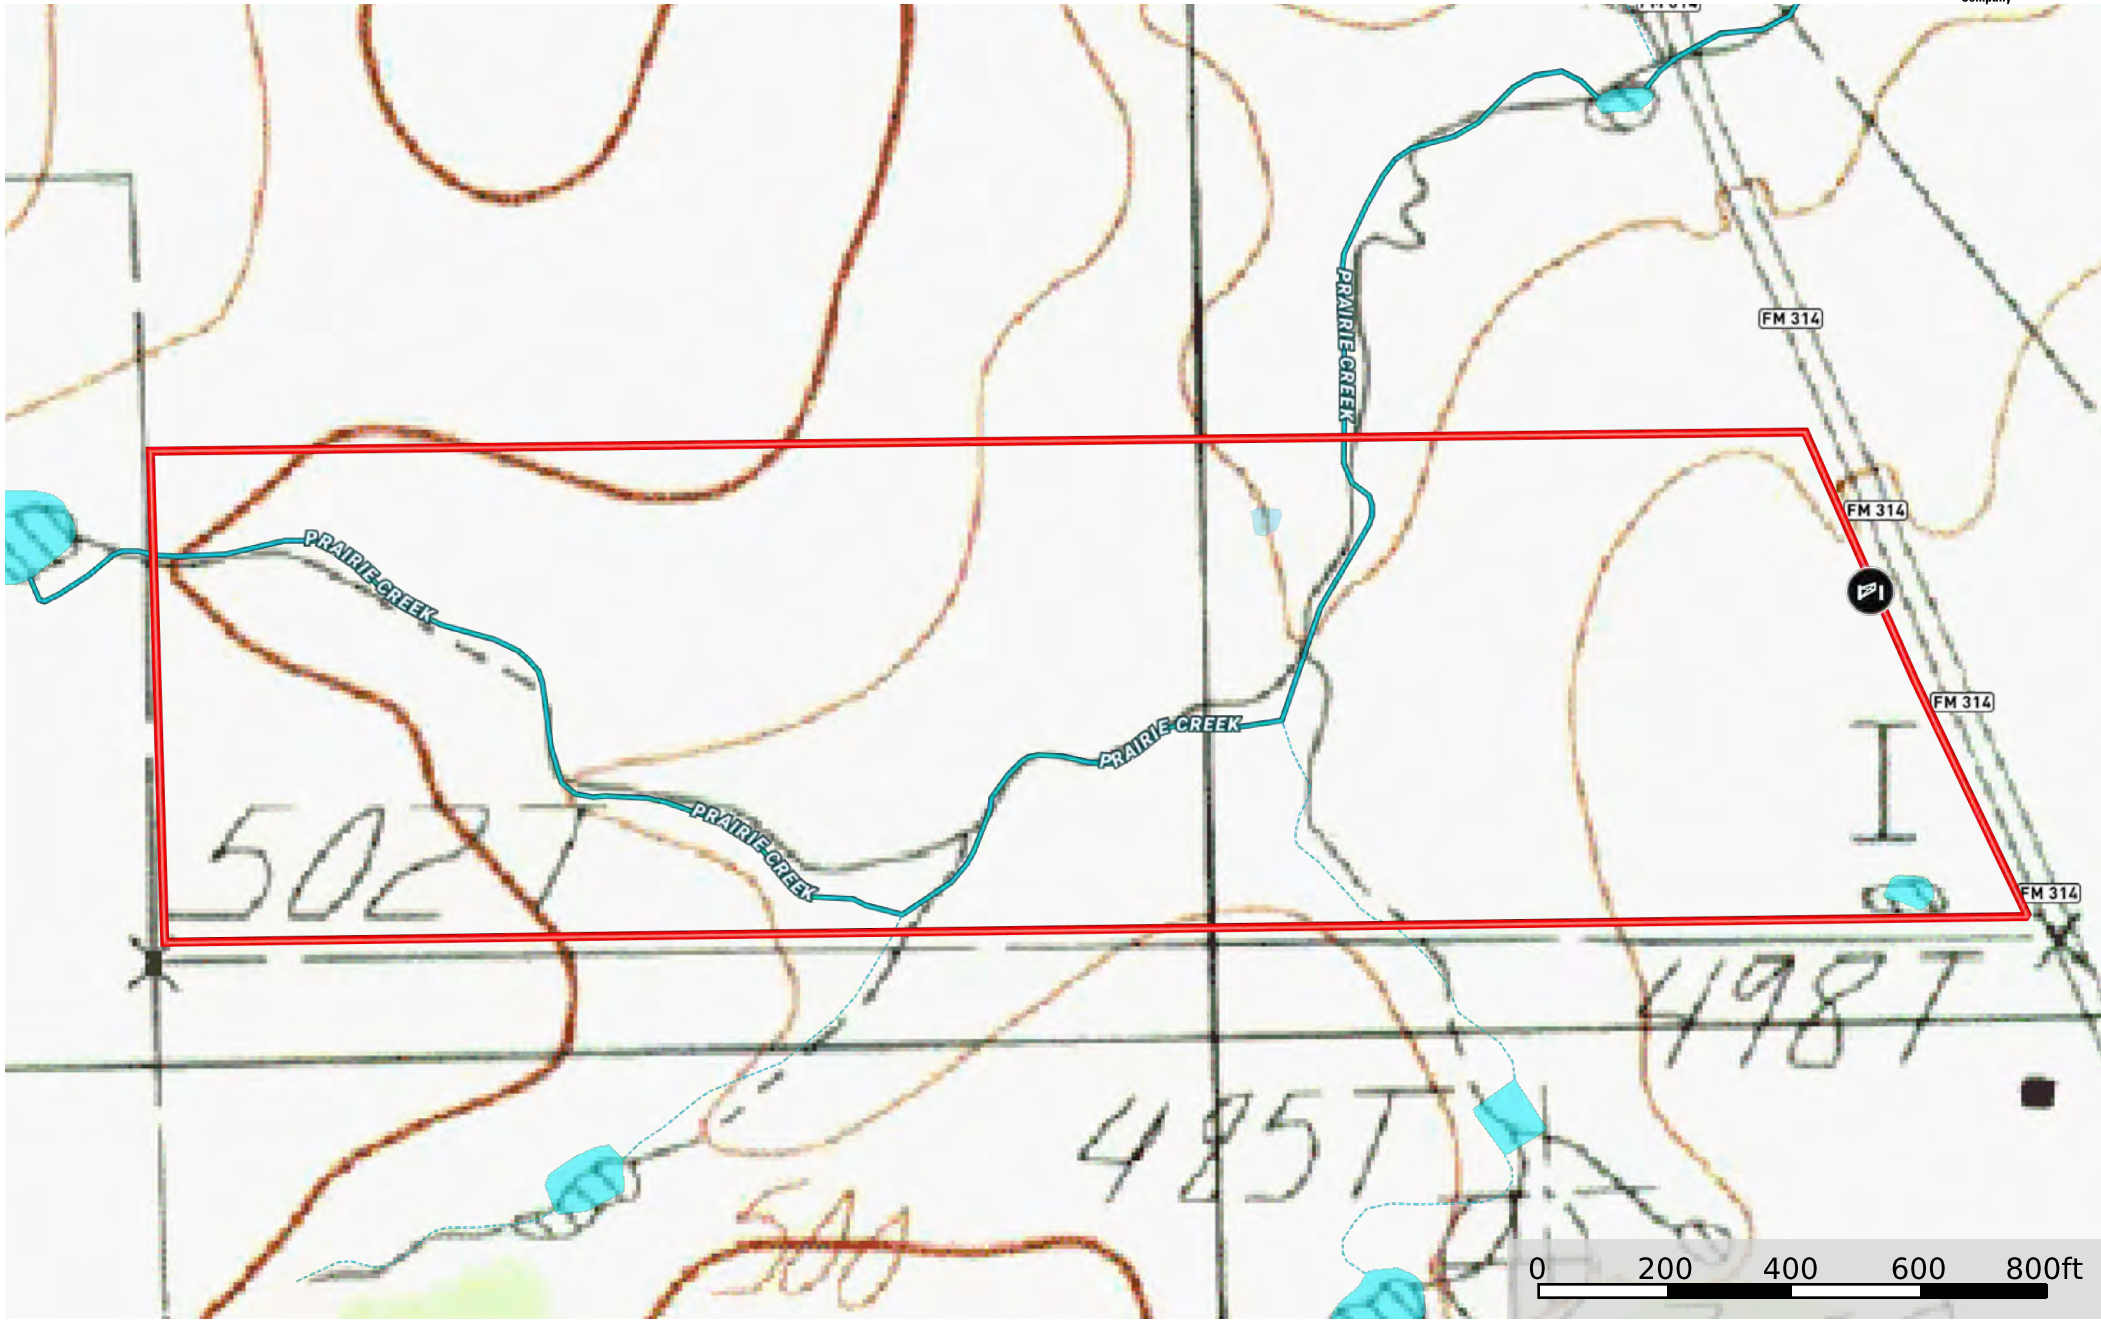

# McKee Farm East TX Ranch for Sale Ben Wheeler TX Van

Texas, 47.79 AC +/-

- Gate
- Pond / Tank
- Boundary
- Stream, Intermittent
- River/Creek
- Water Body