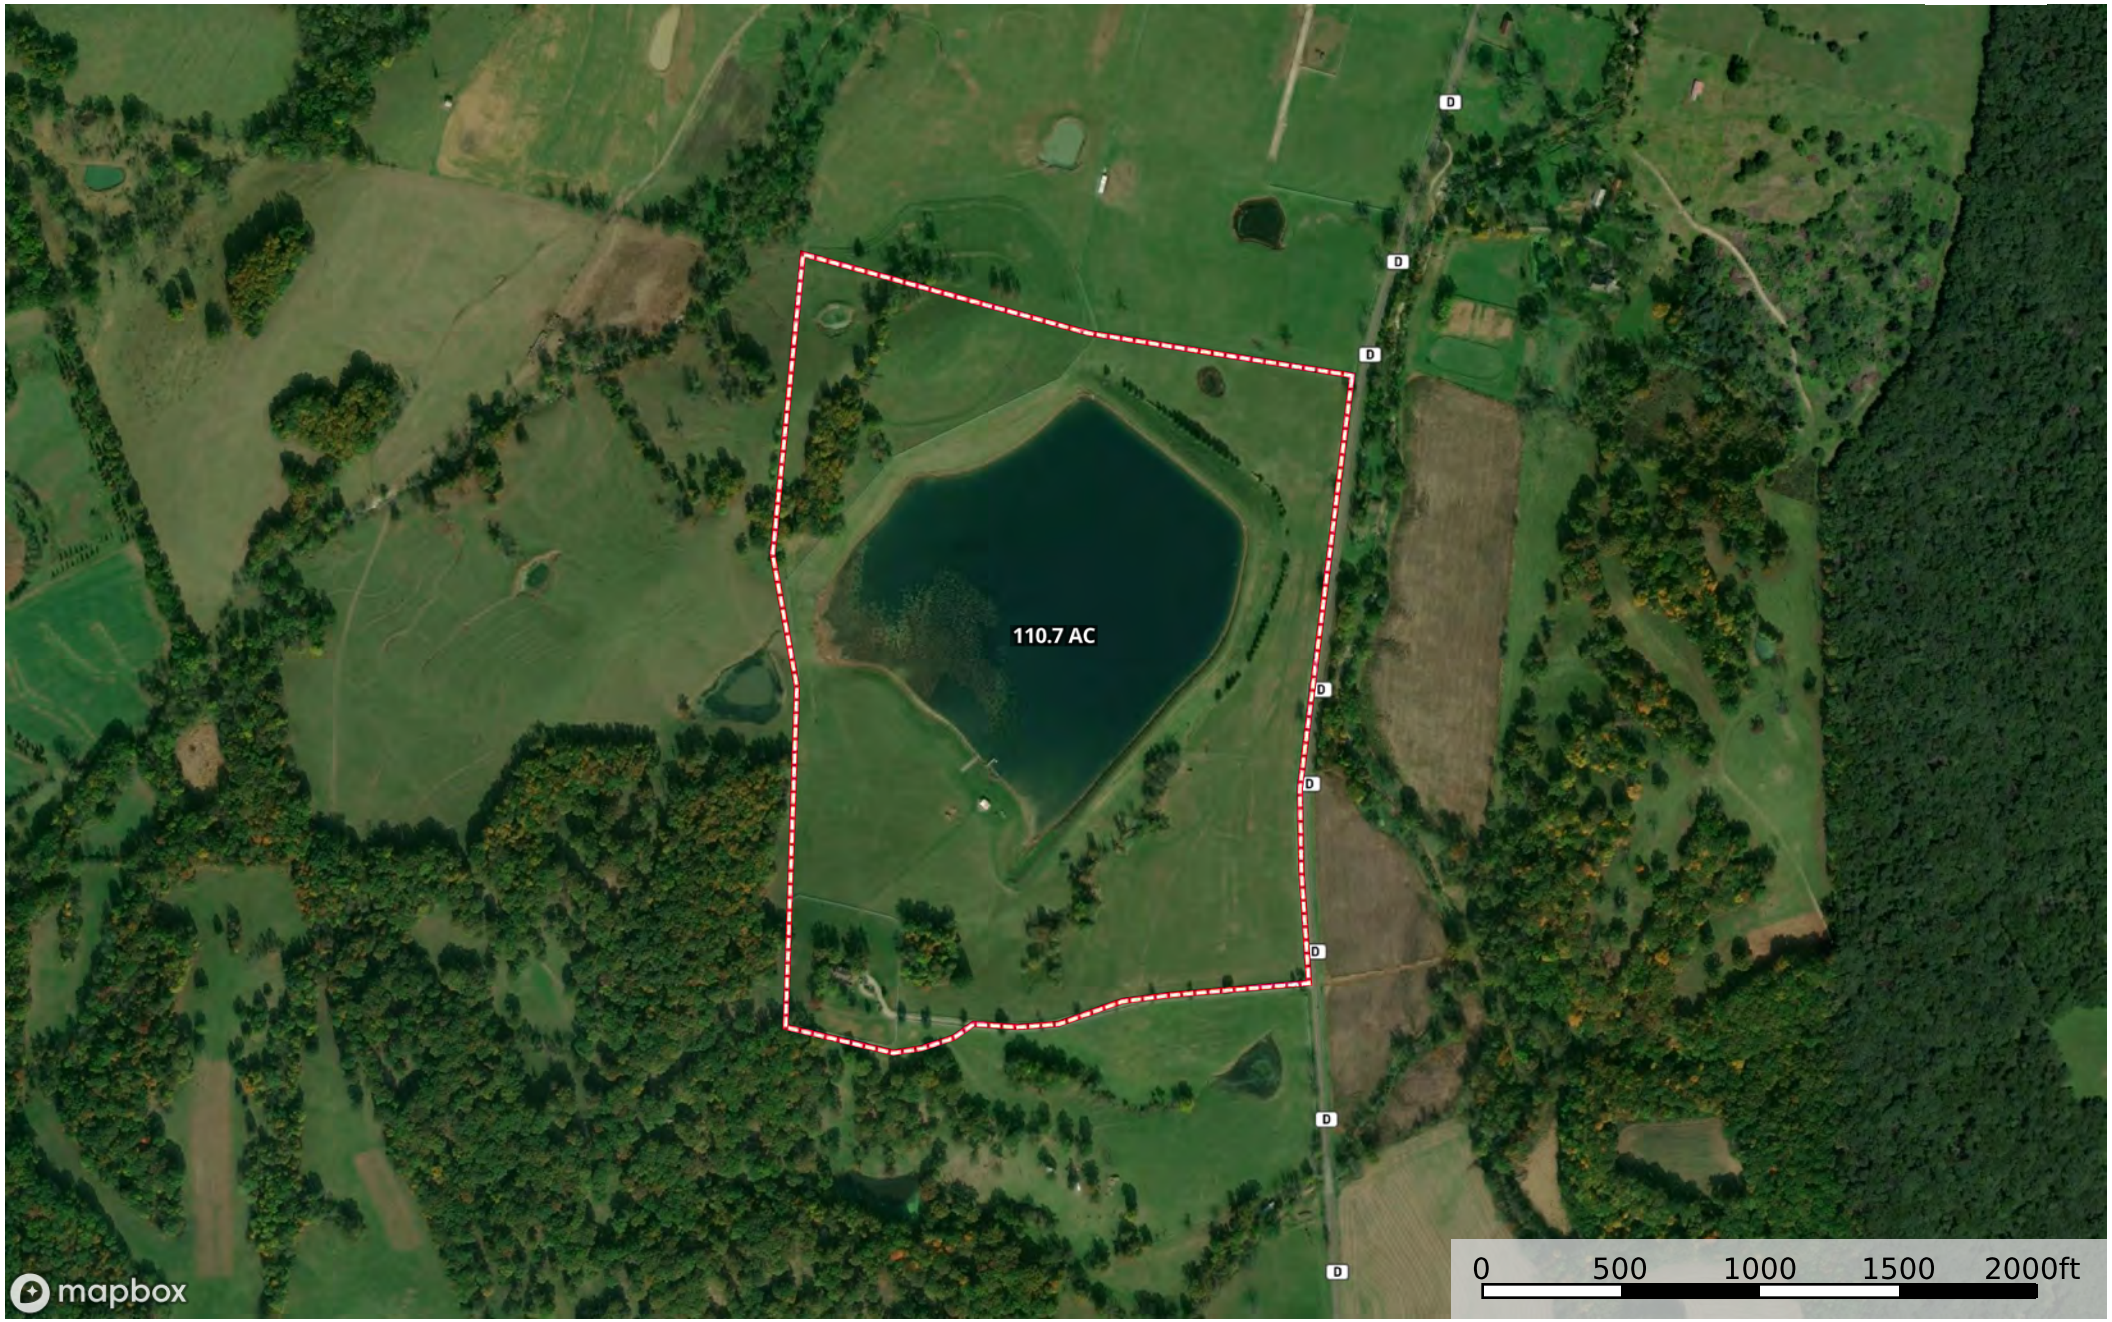

**Pike 110.7**  
Missouri, AC +/-

mapbox

 Boundary

Joe Ogden

 The information contained herein was obtained from sources deemed to be reliable. Land id® Services makes no warranties or guarantees as to the completeness or accuracy thereof.