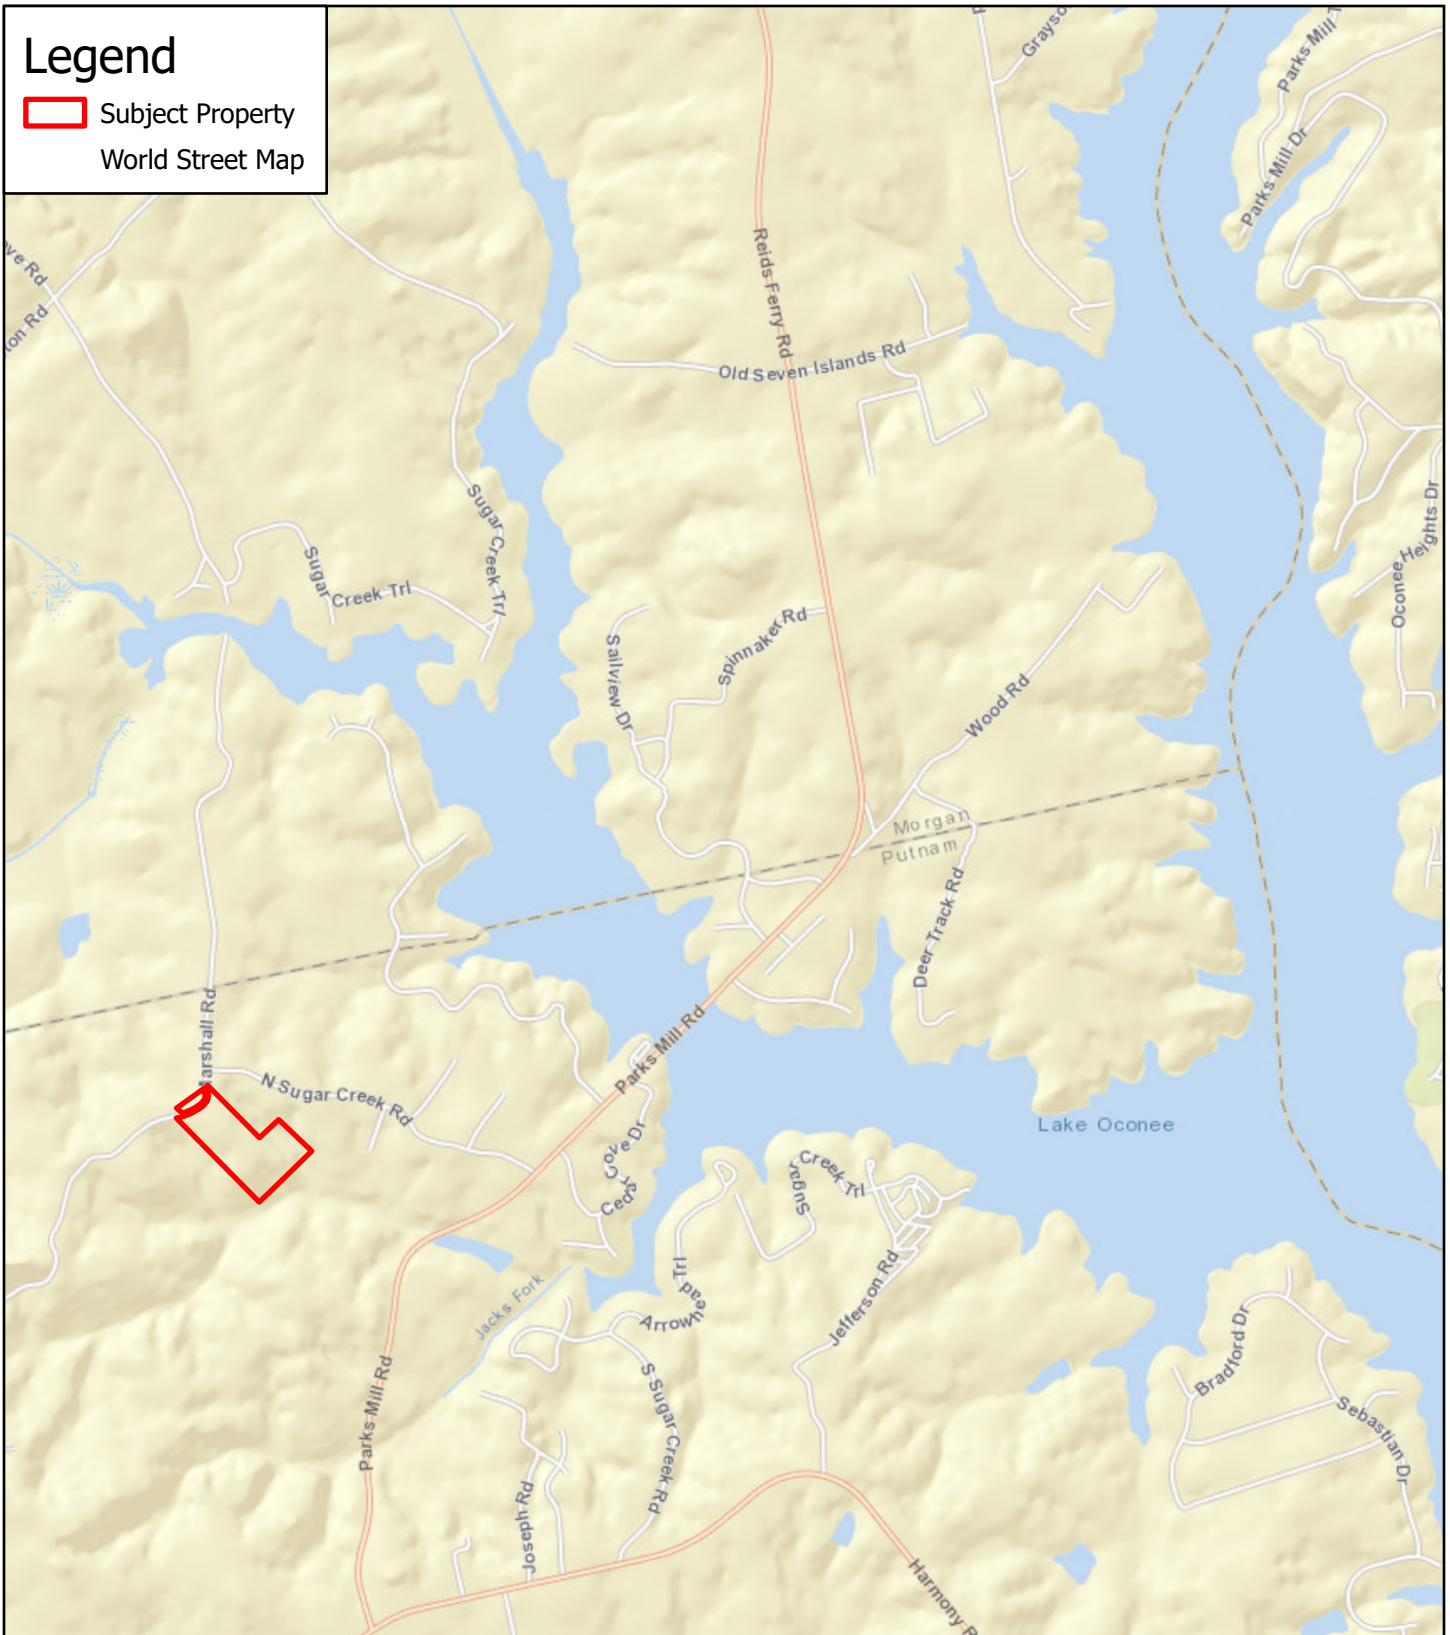

Legend

-  Subject Property
-  World Street Map

Sugar Creek Farm Putnam County GA - 37 Acres +/-

JACK R FRANKHOUSER, ALC
REALTOR/FORESTER
ACCREDITED LAND CONSULTANT
912-678-5920 | GH.LAND.COM

2026

1 inch equals 3,594 feet

Coordinate System: WGS 1984 Web Mercator Auxiliary Sphere

Center: 83.3065°W 33.4808°N