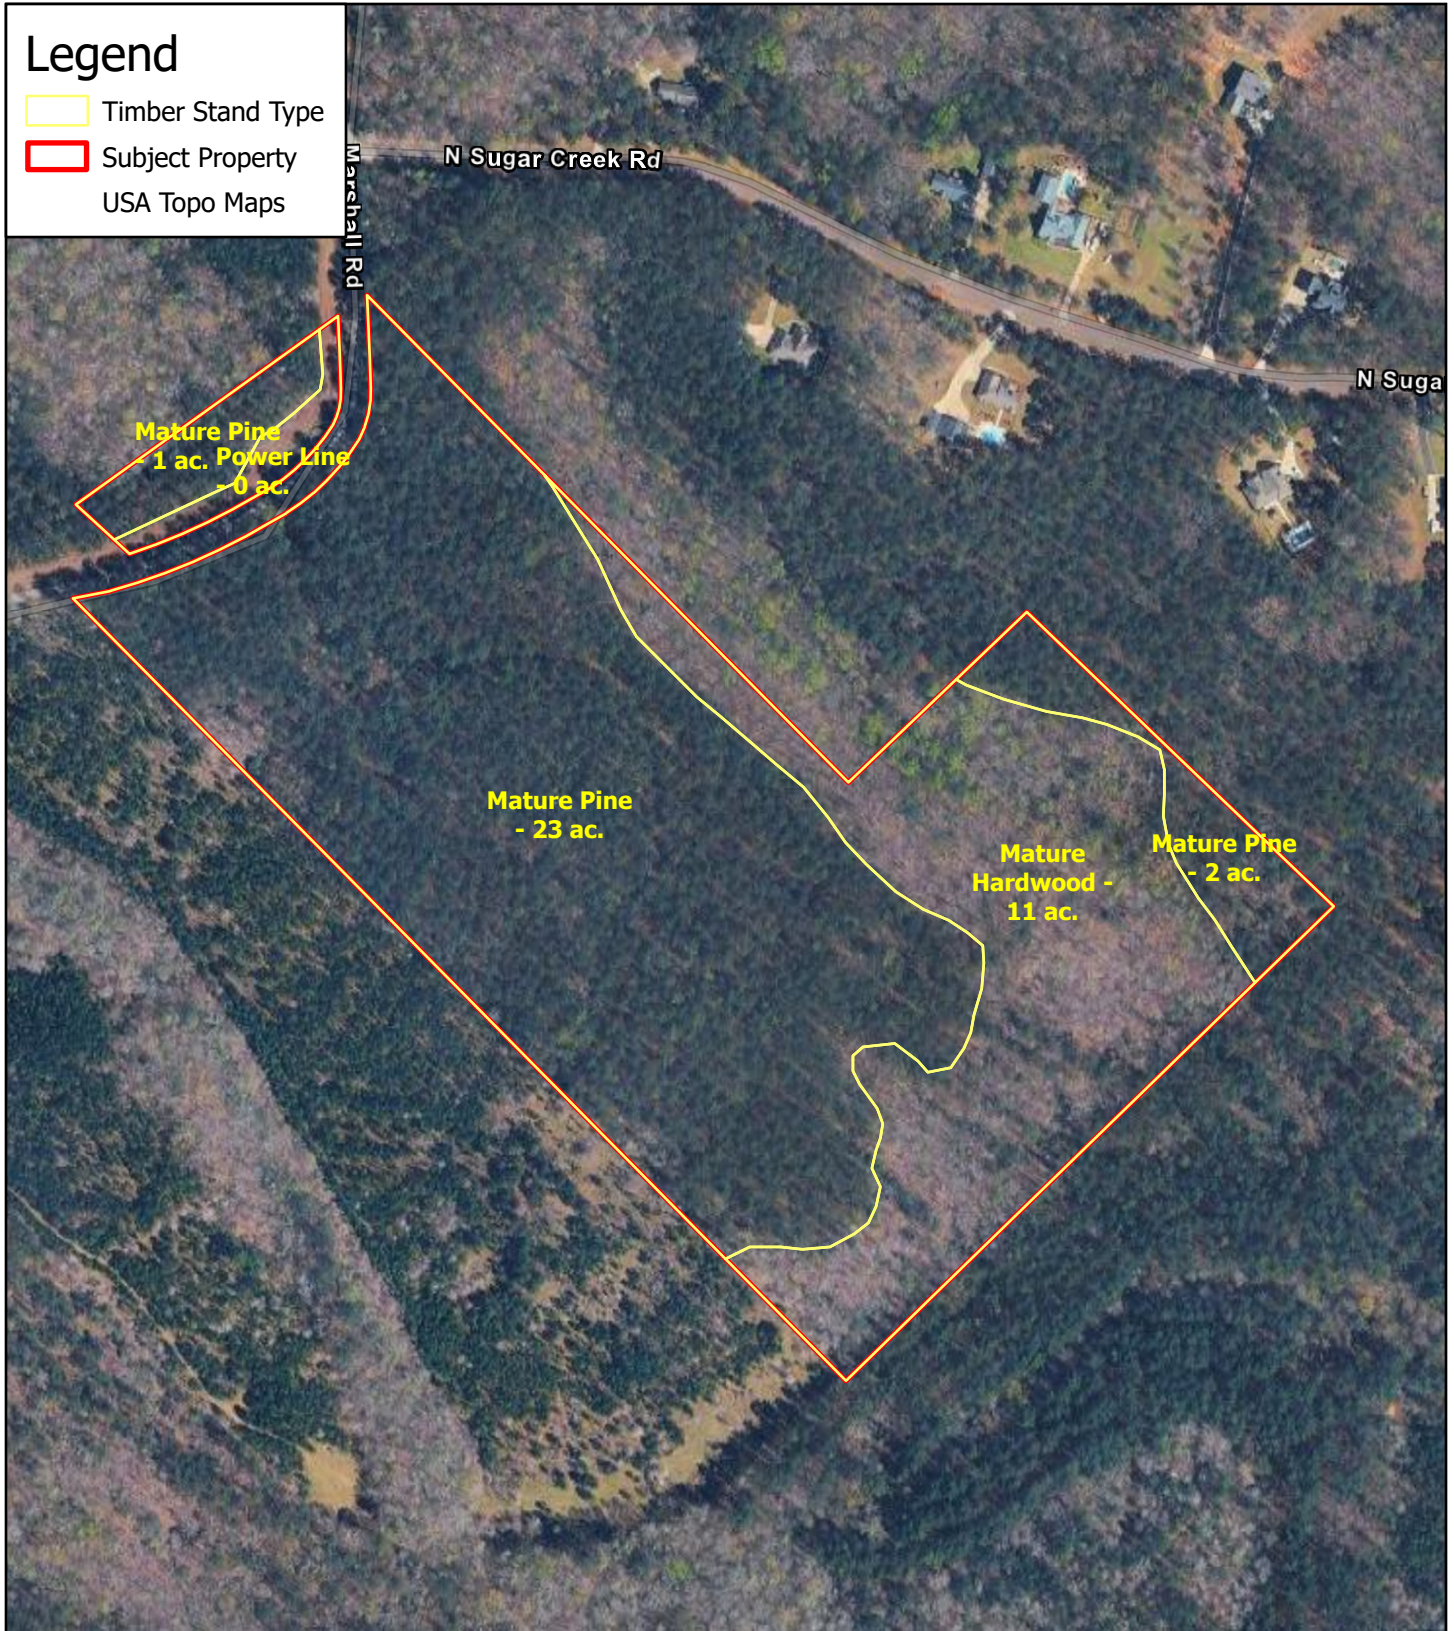

# Legend

-  Timber Stand Type
-  Subject Property
-  USA Topo Maps

## Sugar Creek Farm

Putnam County GA - 37 Acres +/-

JACK R FRANKHOUSER, ALC  
REALTOR/FORESTER  
ACCREDITED LAND CONSULTANT  
912-678-5920 | GH.LAND.COM

# 2026

Coordinate System: WGS 1984 Web Mercator Auxiliary Sphere

Center: 83.3309°W 33.4671°N

1 inch equals 386 feet