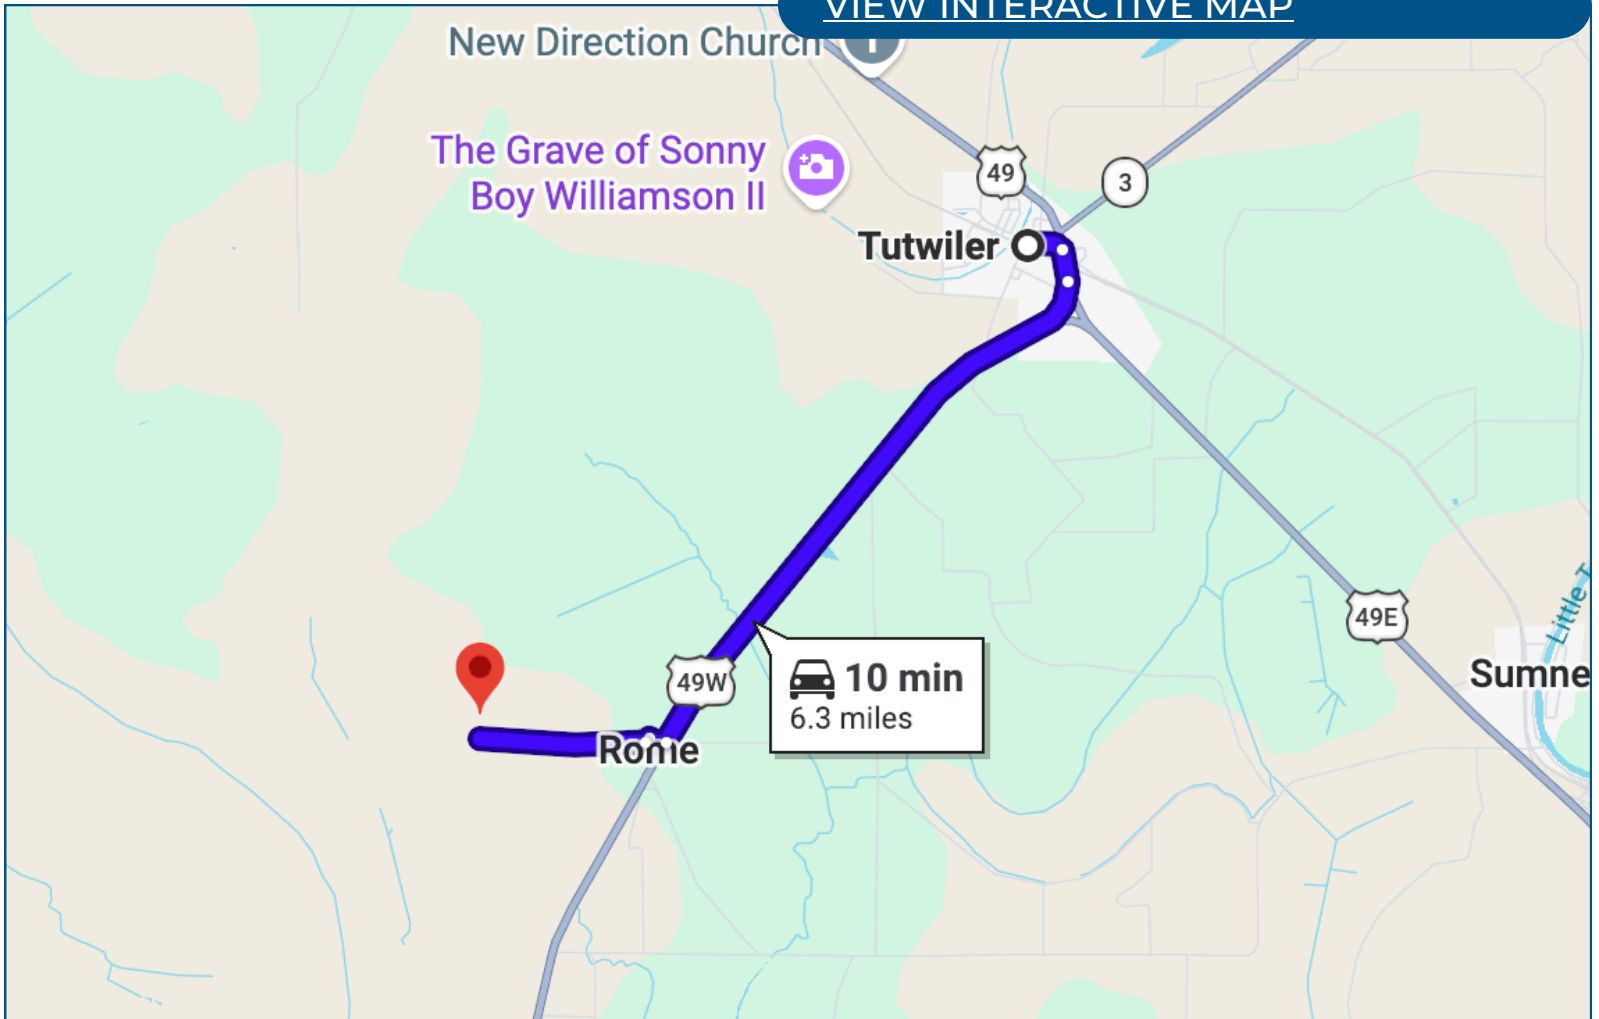

Directions from Tutwiler, MS:

Take Hancock Ave to US 49 S for 0.3 miles. Follow US-49W S to Patterson Rd in Rome for 4.6 miles. Drive to Baltzer Rome Rd/Patterson Rd for 1.3 miles. The destination will be on your right.