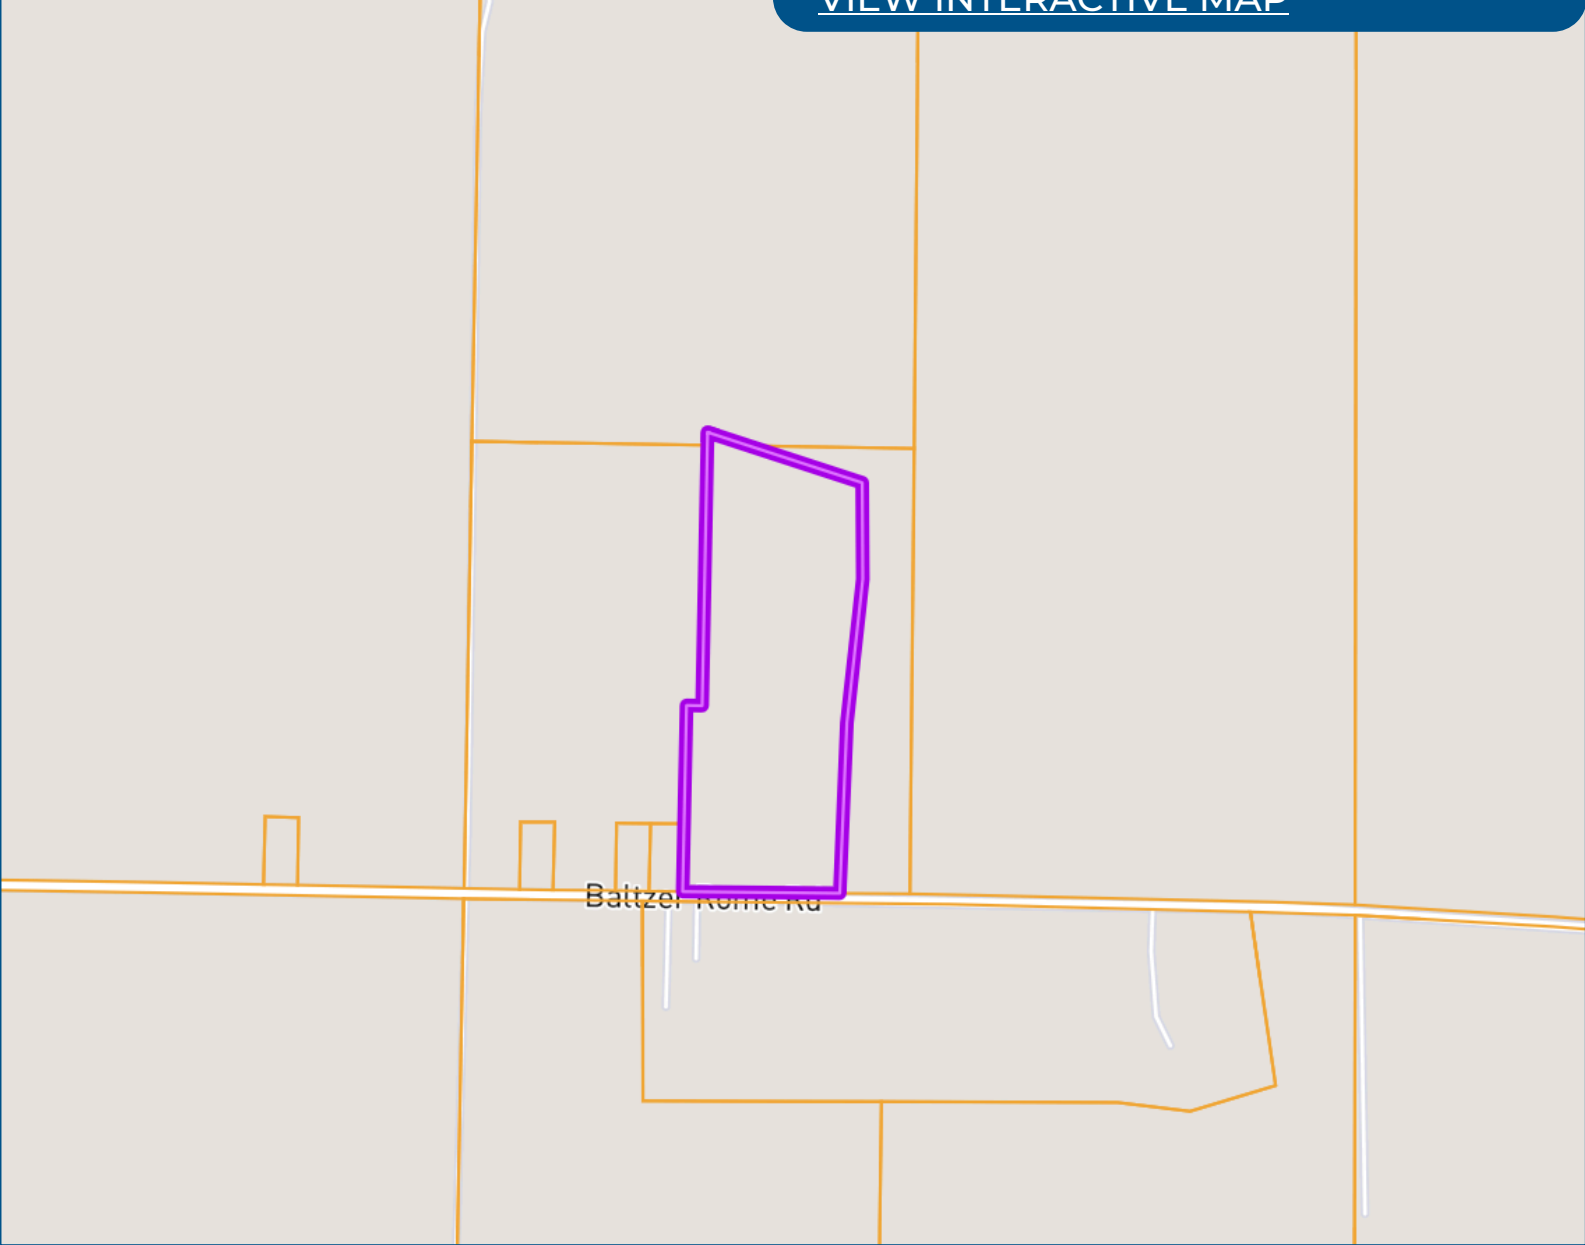

Ownership Map

[VIEW INTERACTIVE MAP](#)

**BRUCE
WEST**
REALTOR®

Office: 662.771.1101
Cell: 662.873.3007

Bruce@TomSmithLand.com