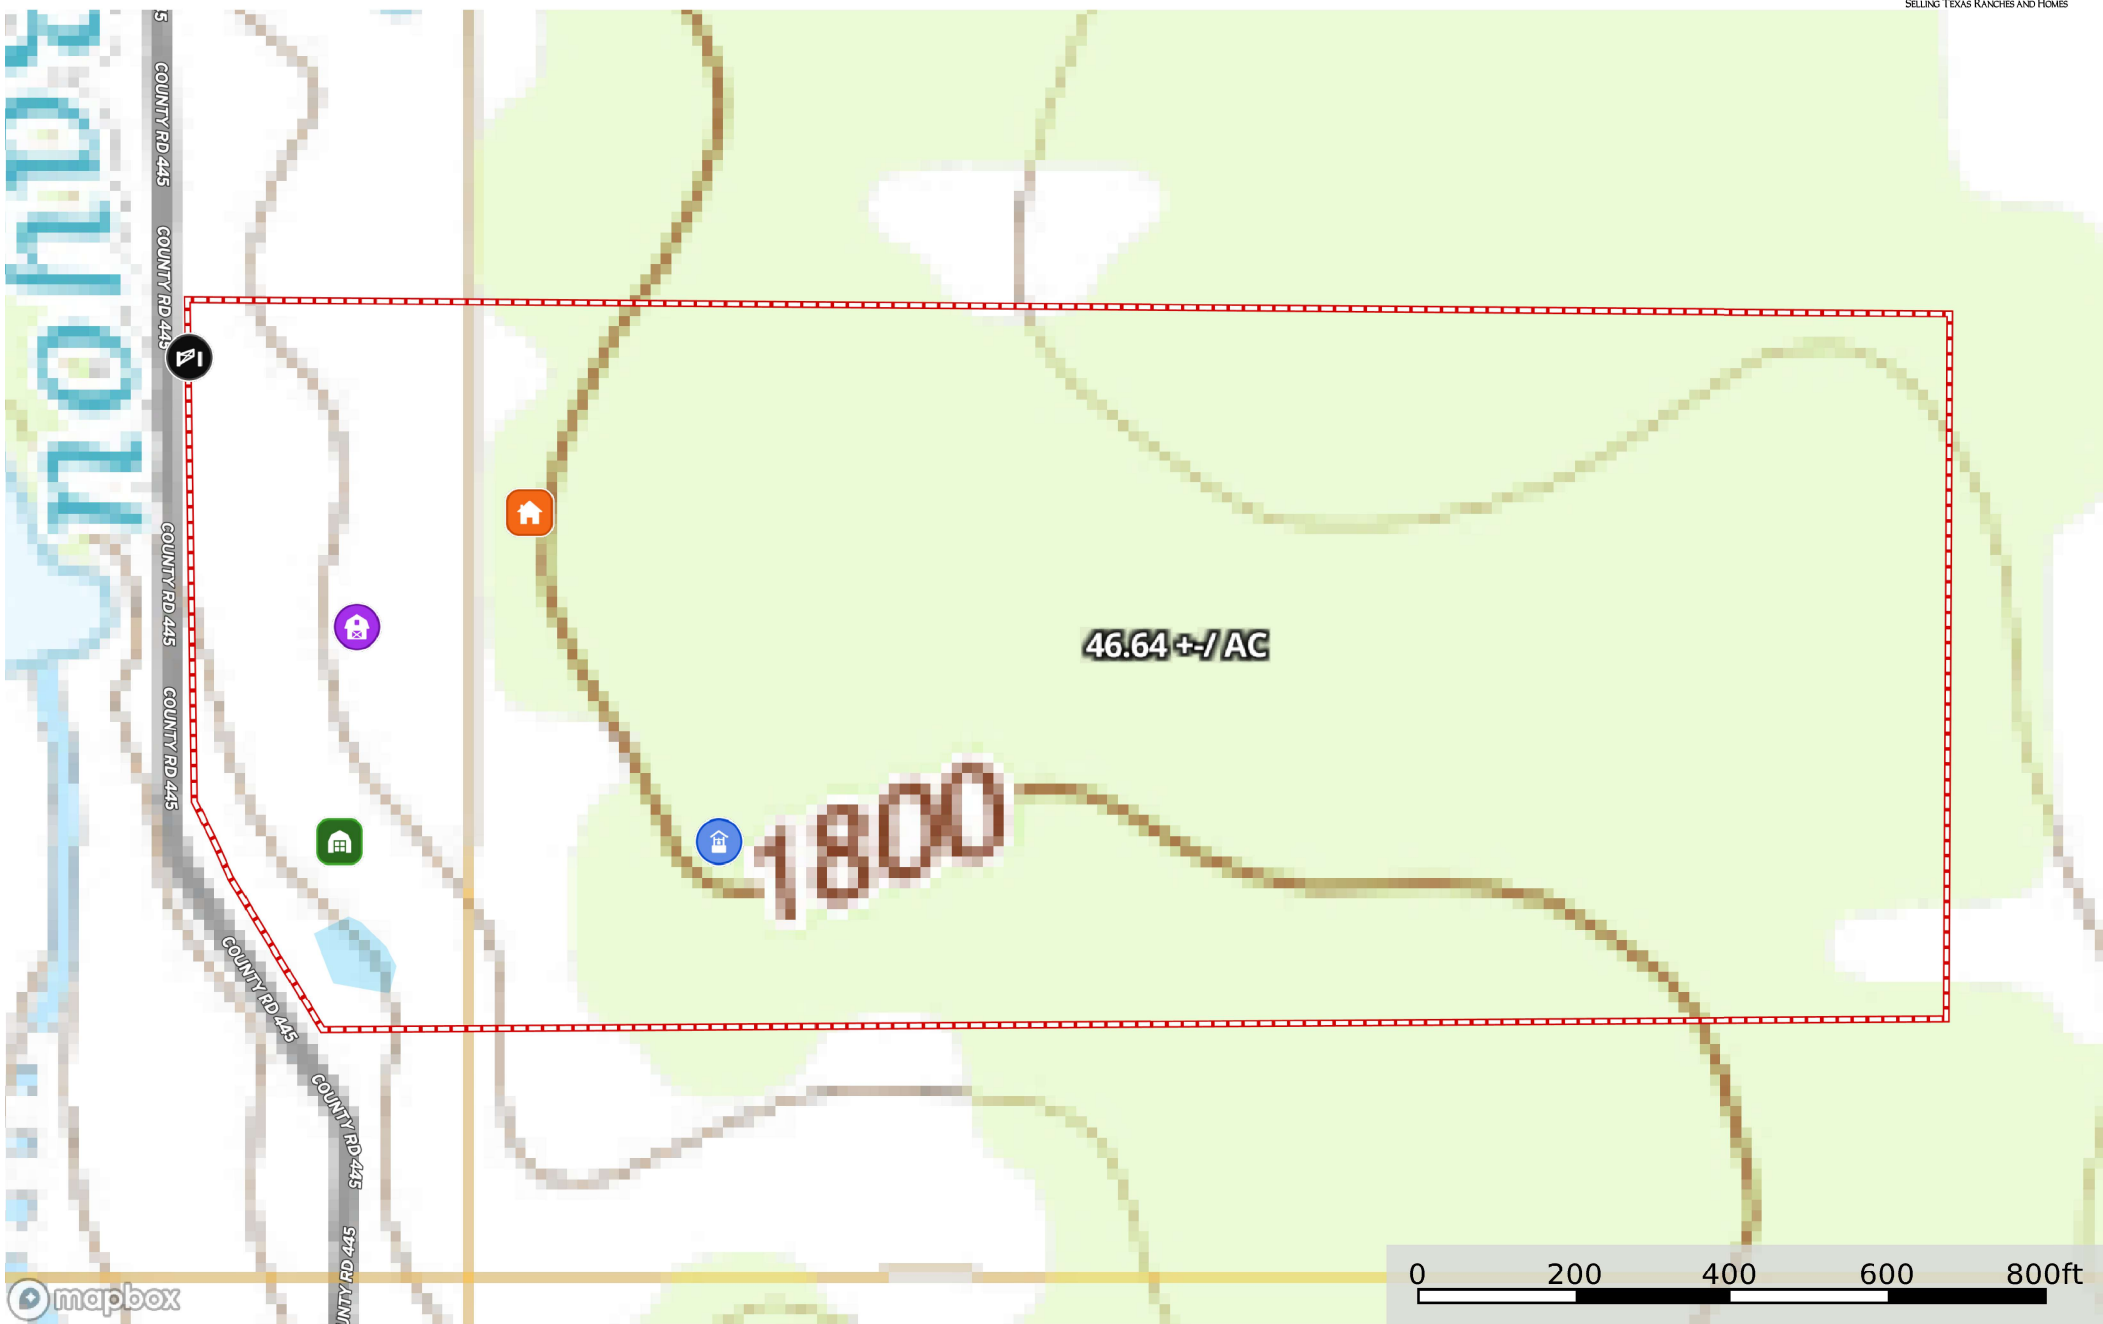

Randolph 44+/- AC

Texas, AC +/-

- Barn
- Shed / Shack
- Well
- House
- Gate
- Pond / Tank
- Boundary