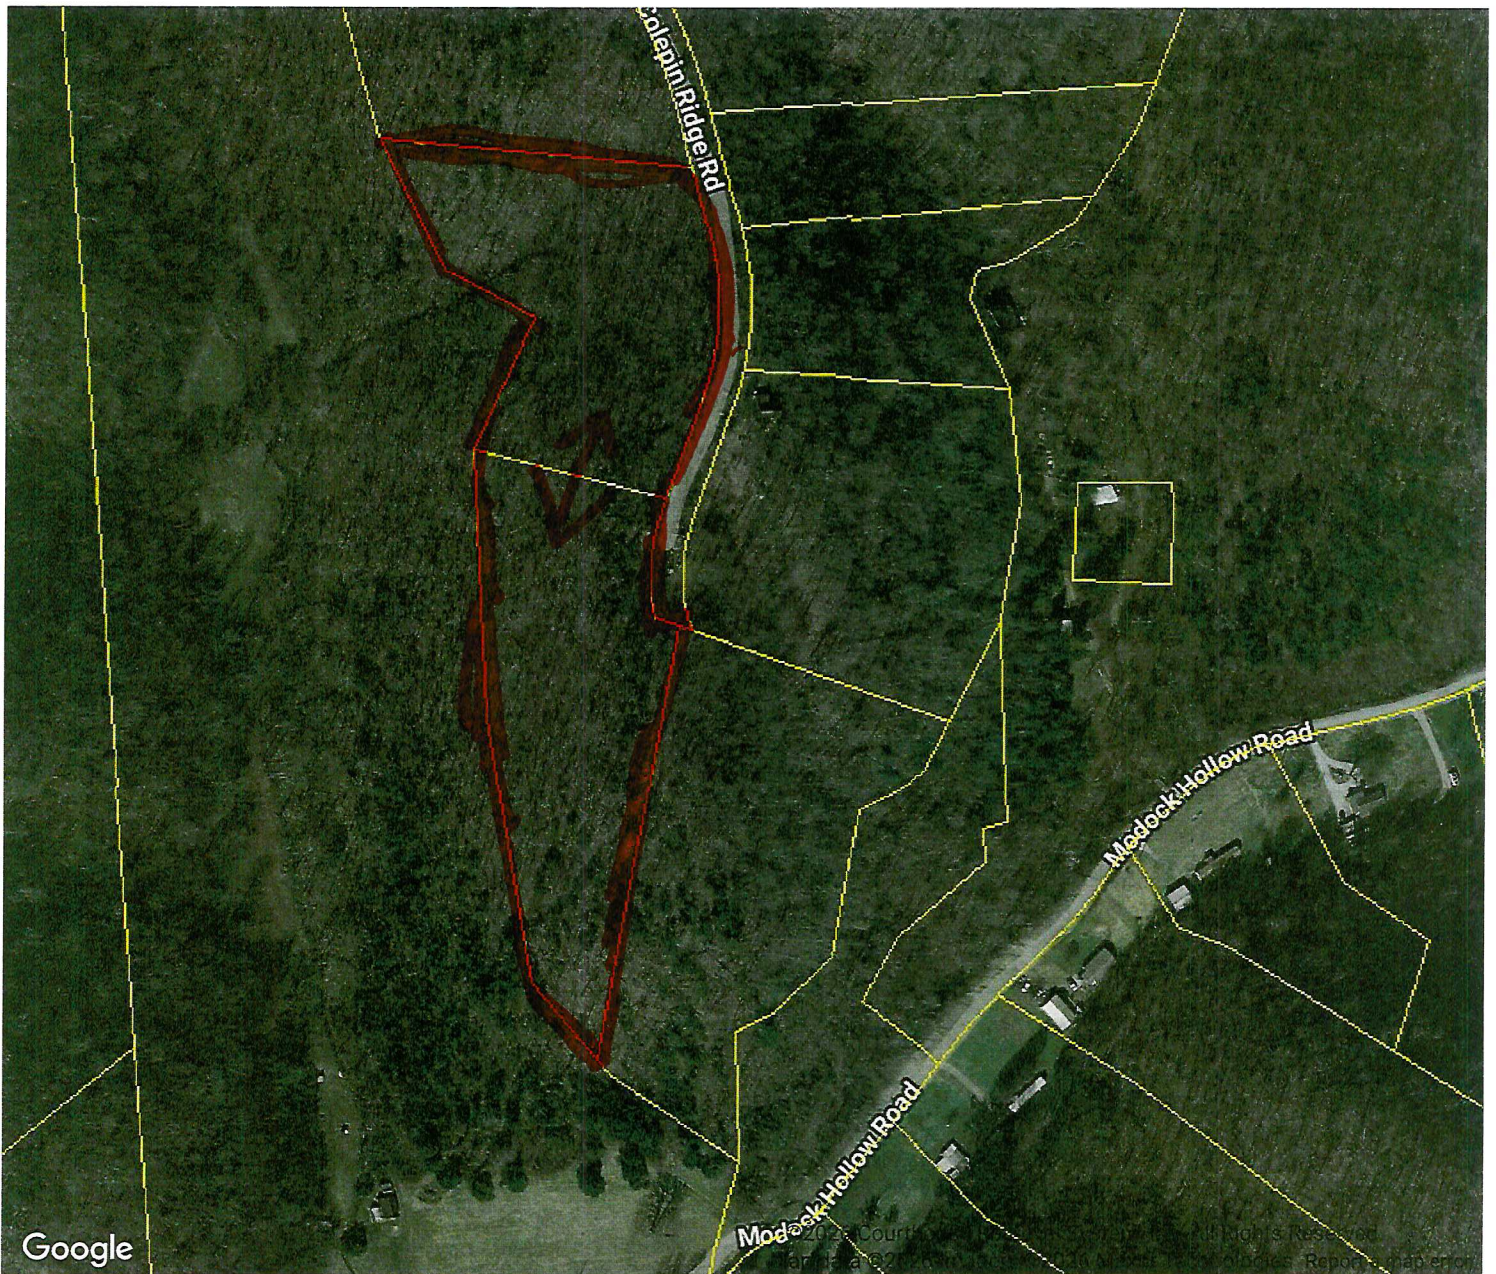

Debra Dodd
No. 1 Quality Realty
931-397-1660
debradodd@no1qualityrealty.com

Map for Parcel Address: Forest Trl TN Parcel ID: 079 003.10

Debra Dodd
No. 1 Quality Realty
931-397-1660
debradodd@no1qualityrealty.com

Map for Parcel Address: Forest Trl TN Parcel ID: 079 003.10

Google

©2026 Courthouse Retrieval System, Inc. All Rights Reserved.
Map data ©2026 Google Report a map error

© 2026 Courthouse Retrieval System, Inc. All Rights Reserved.
Information Deemed Reliable But Not Guaranteed.

Debra Dodd
No. 1 Quality Realty
931-397-1660
debradodd@no1qualityrealty.com

MLS Tax Suite™

Powered by CRS Data

Map for Parcel Address: Forest Trl TN Parcel ID: 079 003.10