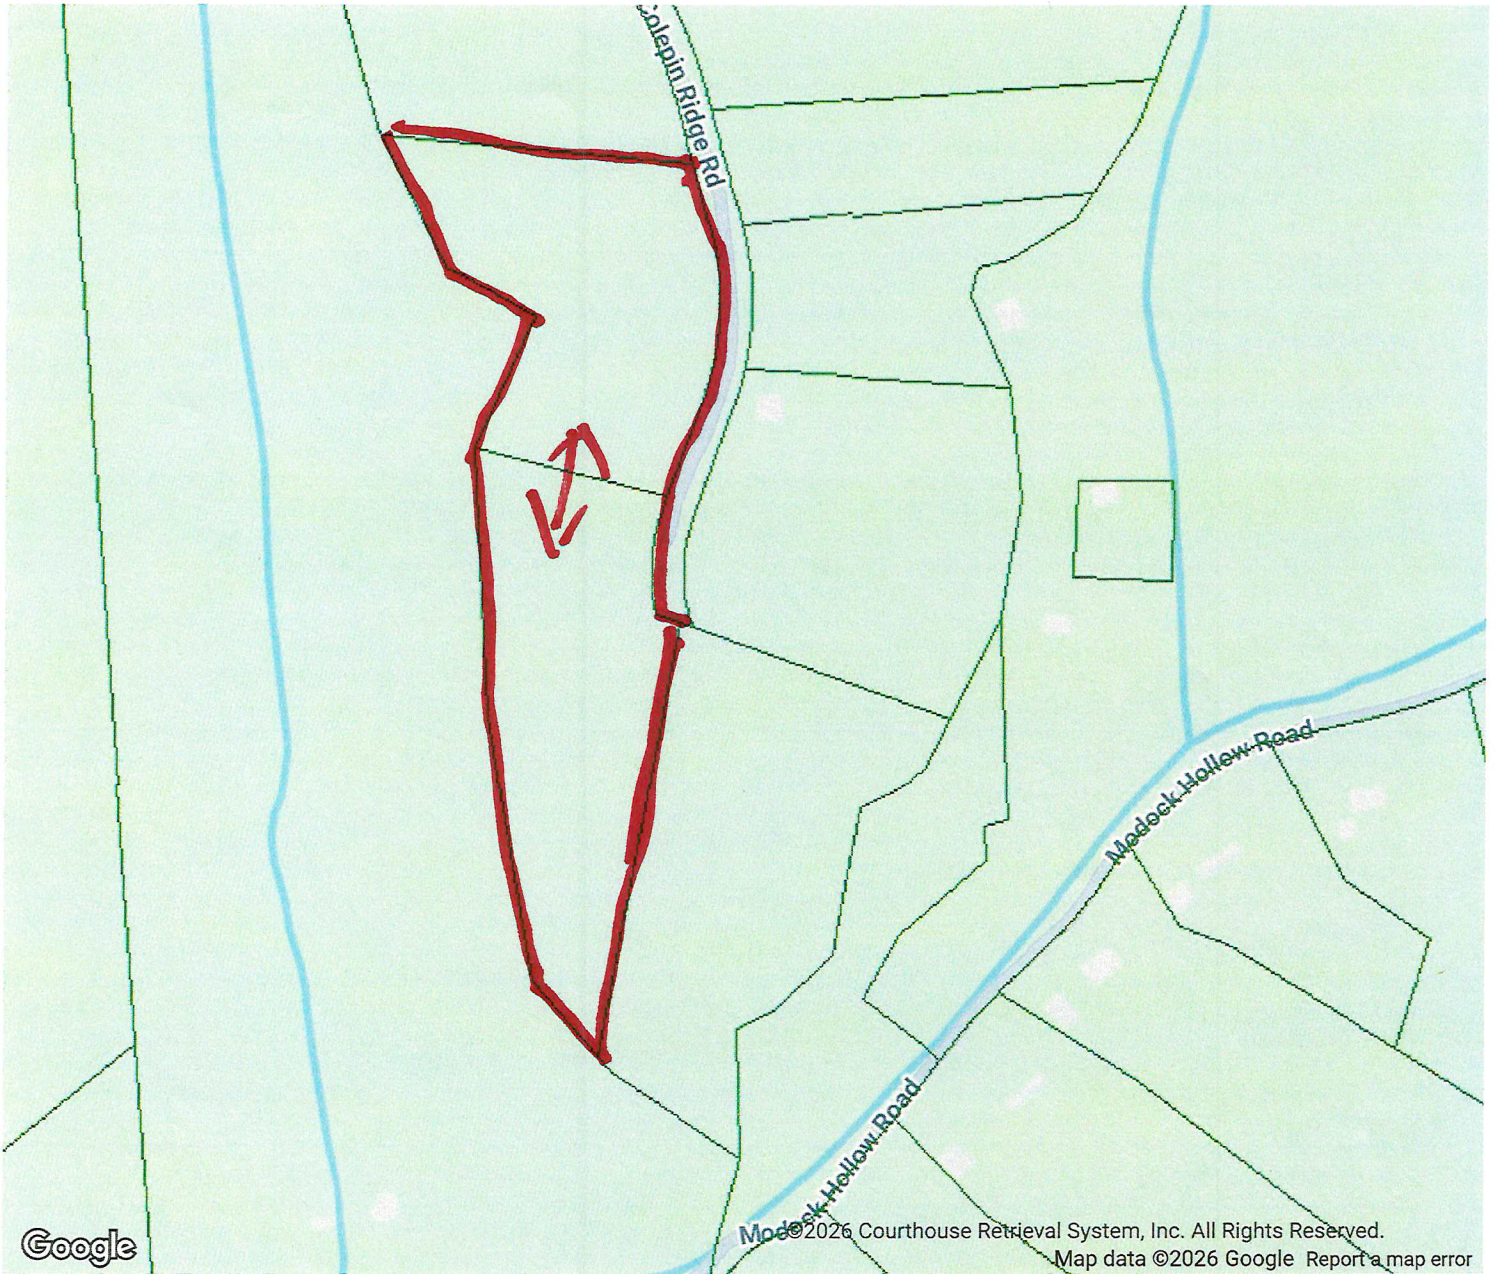

Debra Dodd
No. 1 Quality Realty
931-397-1660
debradodd@no1qualityrealty.com

Map for Parcel Address: Forest Trl TN Parcel ID: 079 003.10

Debra Dodd
No. 1 Quality Realty
931-397-1660
debradodd@no1qualityrealty.com

Map for Parcel Address: Forest Trl TN Parcel ID: 079 003.10

Google

©2026 Courthouse Retrieval System, Inc. All Rights Reserved.
Map data ©2026 Google Report a map error

© 2026 Courthouse Retrieval System, Inc. All Rights Reserved.
Information Deemed Reliable But Not Guaranteed.

Debra Dodd
No. 1 Quality Realty
931-397-1660
debradodd@no1qualityrealty.com

MLS Tax Suite™

Powered by CRS Data

Map for Parcel Address: Forest Trl TN Parcel ID: 079 003.10