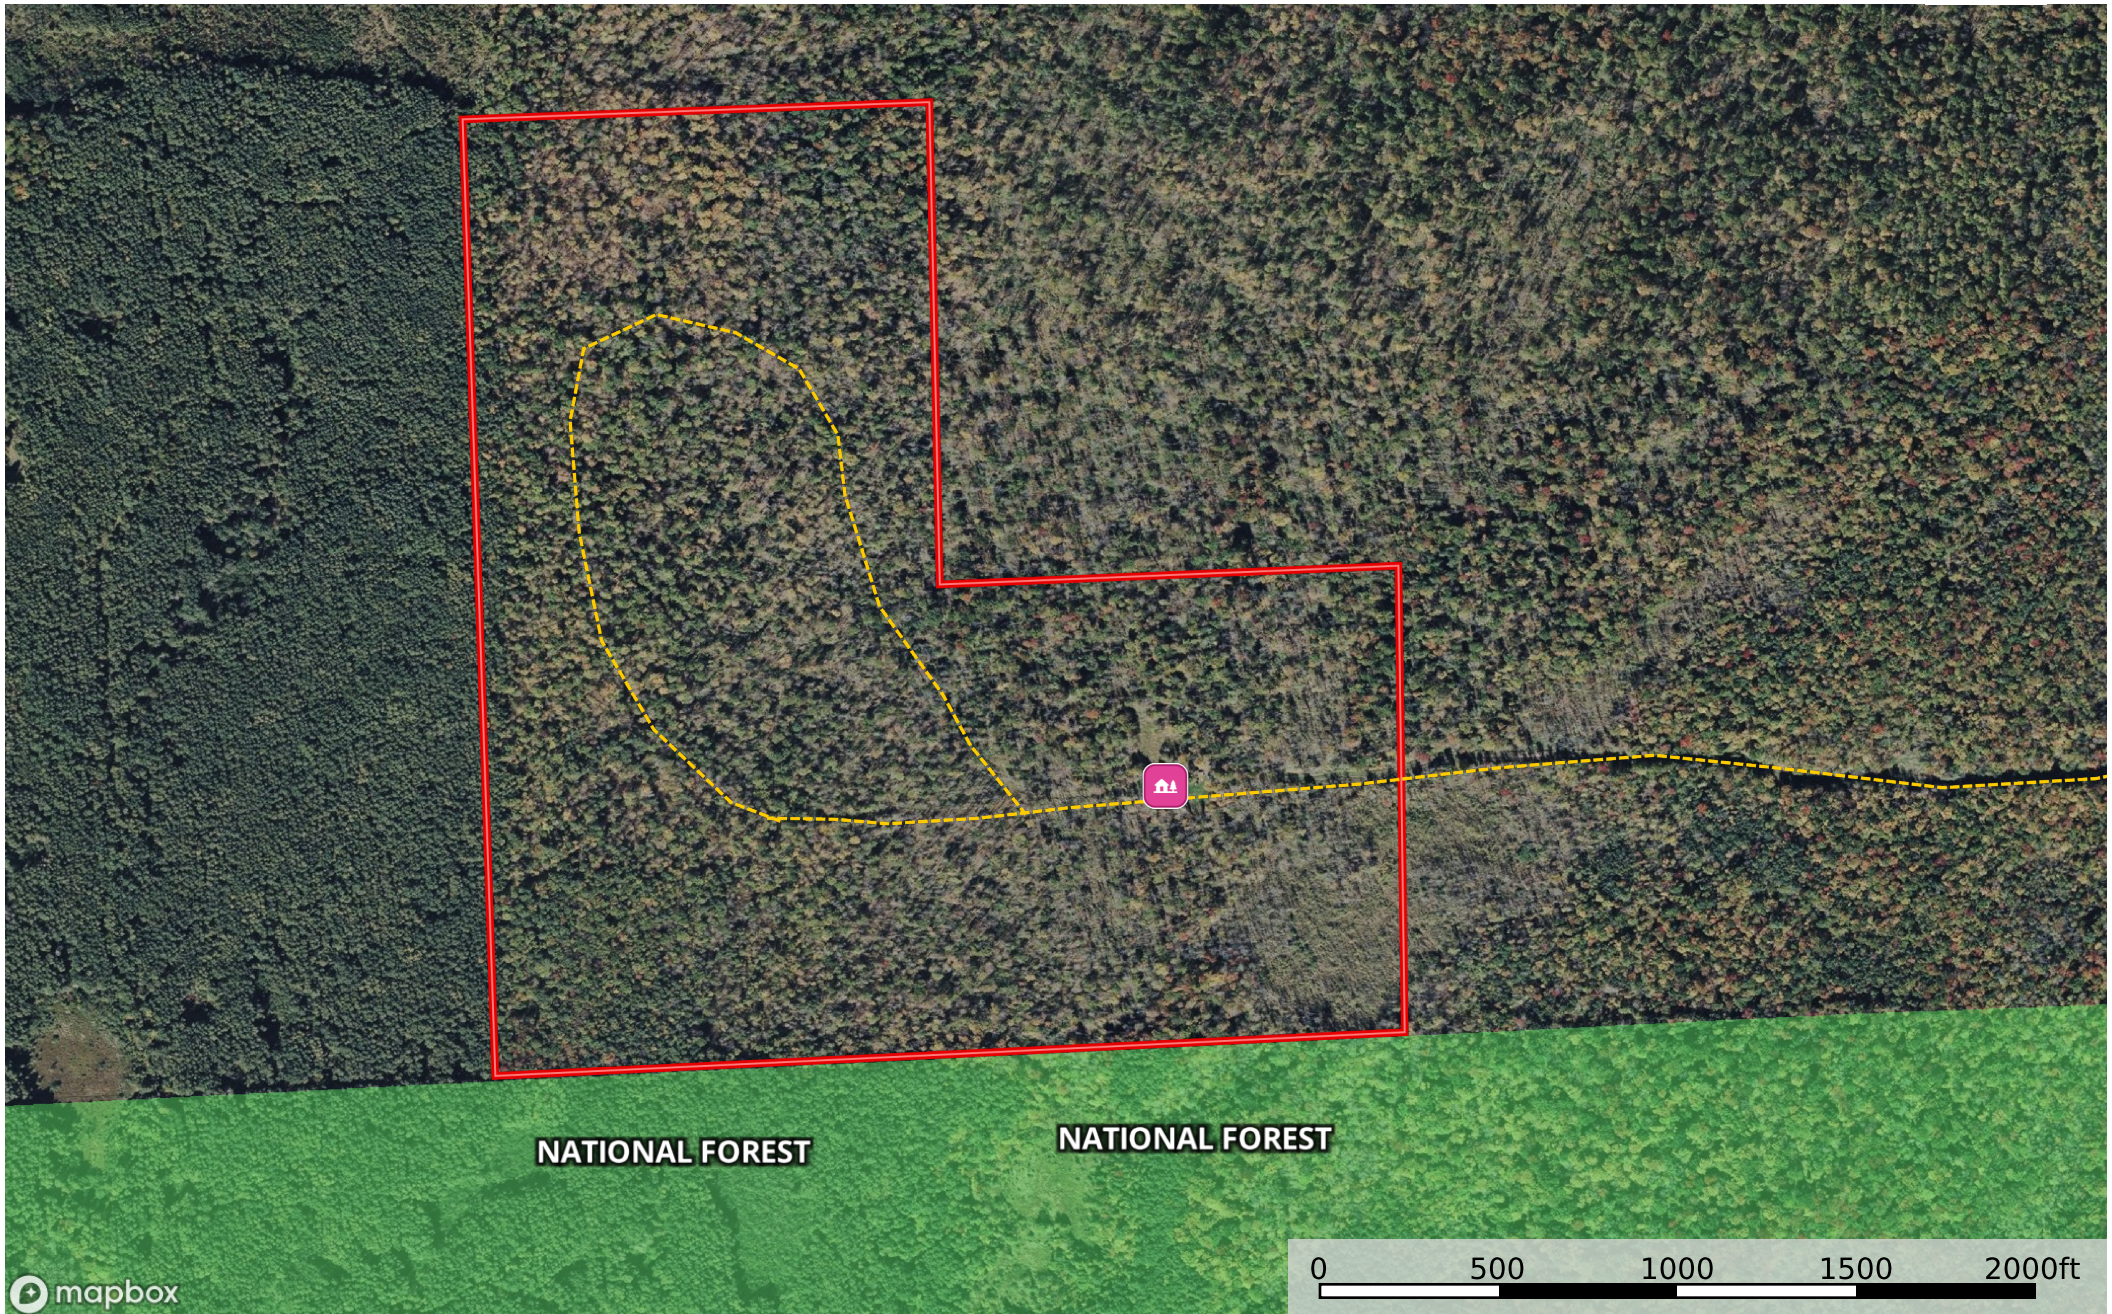

W6786 Silver Creek Road (Approximate Map)

Wisconsin, 120 AC +/-

mapbox

- Cabin
- Road / Trail
- Boundary
- Forest Service
- State Land
- Fish and Wildlife
- National Park
- Other
- BLM
- Local Government