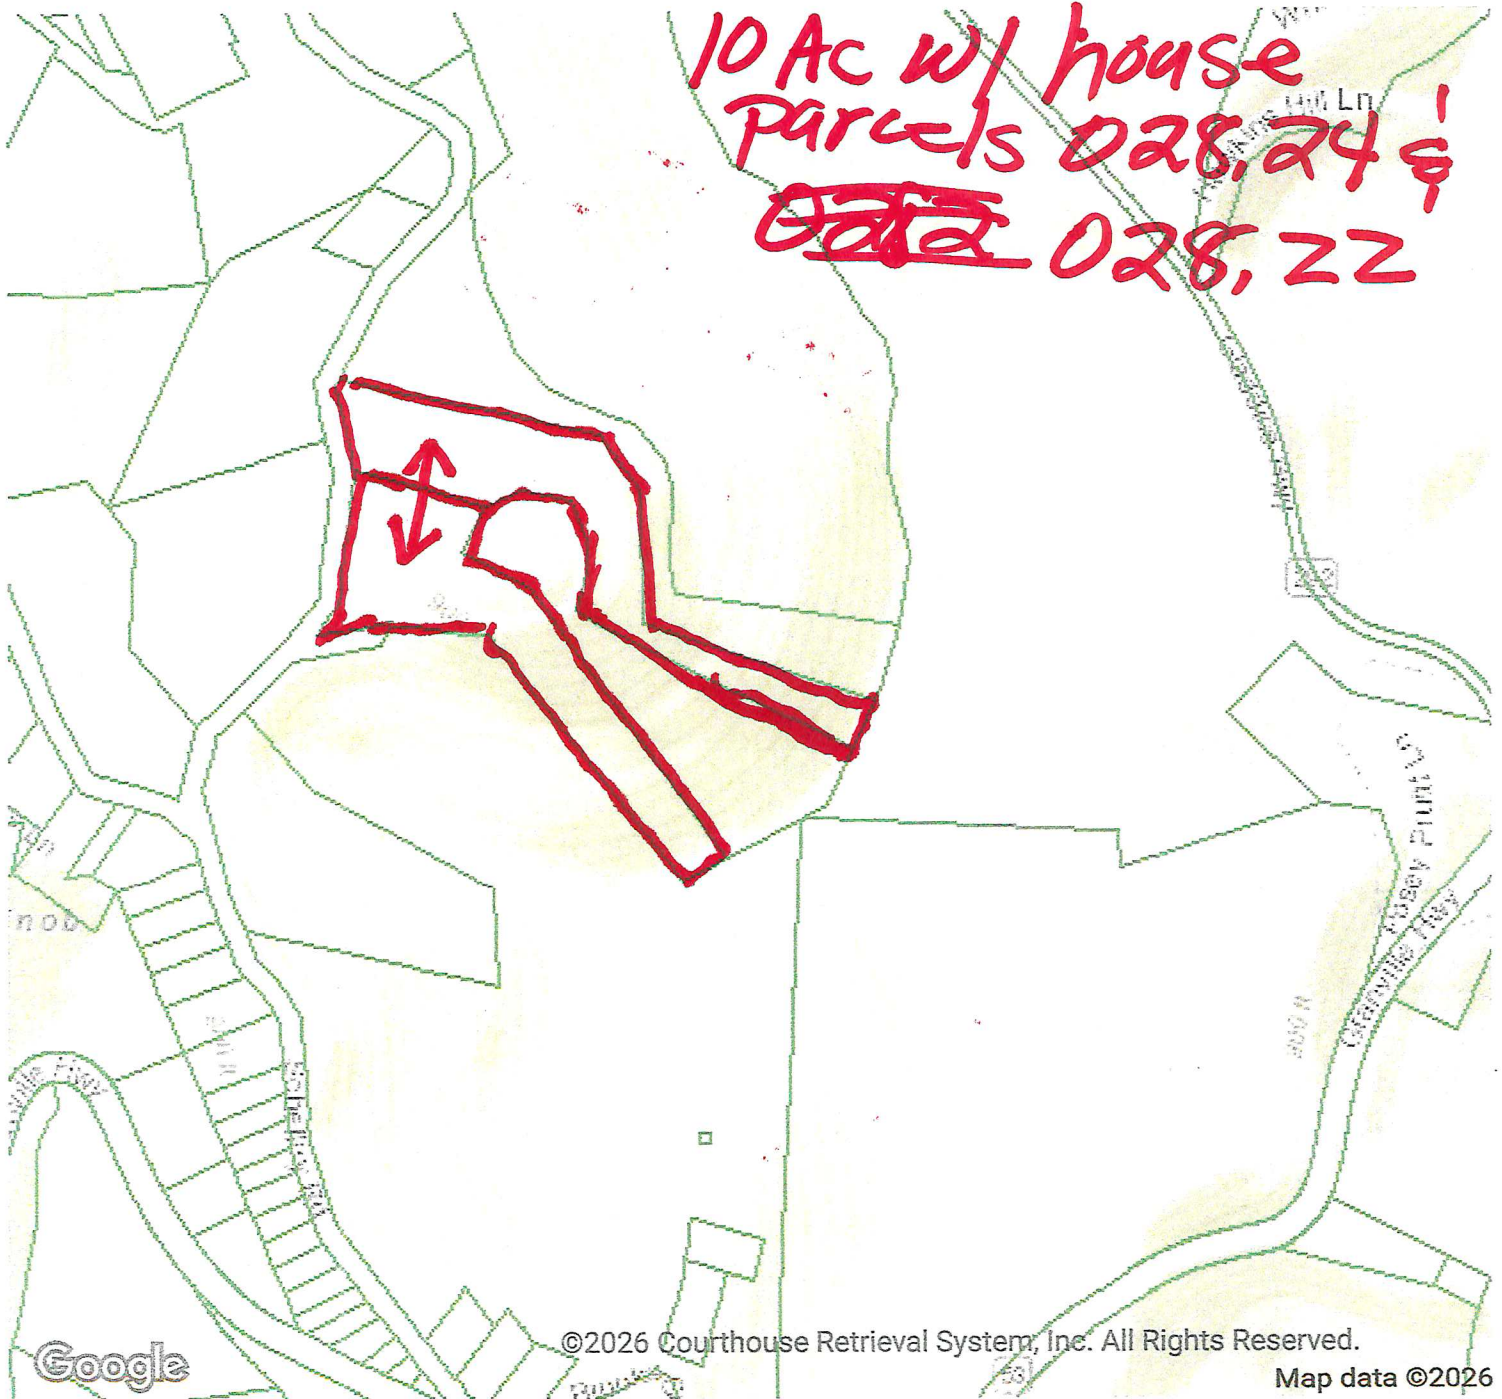

Debra Dodd  
 No. 1 Quality Realty  
 931-397-1660  
 debradodd@no1qualityrealty.com

*10AC whoase*

Map for Parcel Address: 276 Schelley Rd Gainesboro, TN 38562-5846 Parcel ID: 052 028.24

© 2026 Courthouse Retrieval System, Inc. All Rights Reserved.  
 Information Deemed Reliable But Not Guaranteed.

Debra Dodd  
 No. 1 Quality Realty  
 931-397-1660  
 debradodd@no1qualityrealty.com

Map for Parcel Address: 276 Schelley Rd Gainesboro, TN 38562-5846 Parcel ID: 052 028.24

© 2026 Courthouse Retrieval System, Inc. All Rights Reserved.  
 Information Deemed Reliable But Not Guaranteed.

Debra Dodd  
 No. 1 Quality Realty  
 931-397-1660  
 debradodd@no1qualityrealty.com

**MLS Tax Suite™**  
 Powered by CRS Data

Map for Parcel Address: 276 Schelley Rd Gainesboro, TN 38562-5846 Parcel ID: 052 028.24

Map for Parcel Address: 276 Schelley Rd Gainesboro, TN 38562-5846 Parcel ID: 052 028.24

© 2026 Courthouse Retrieval System, Inc. All Rights Reserved.  
Information Deemed Reliable But Not Guaranteed.

10 AC w/ house 2 parcels  
028.24 and 028.22