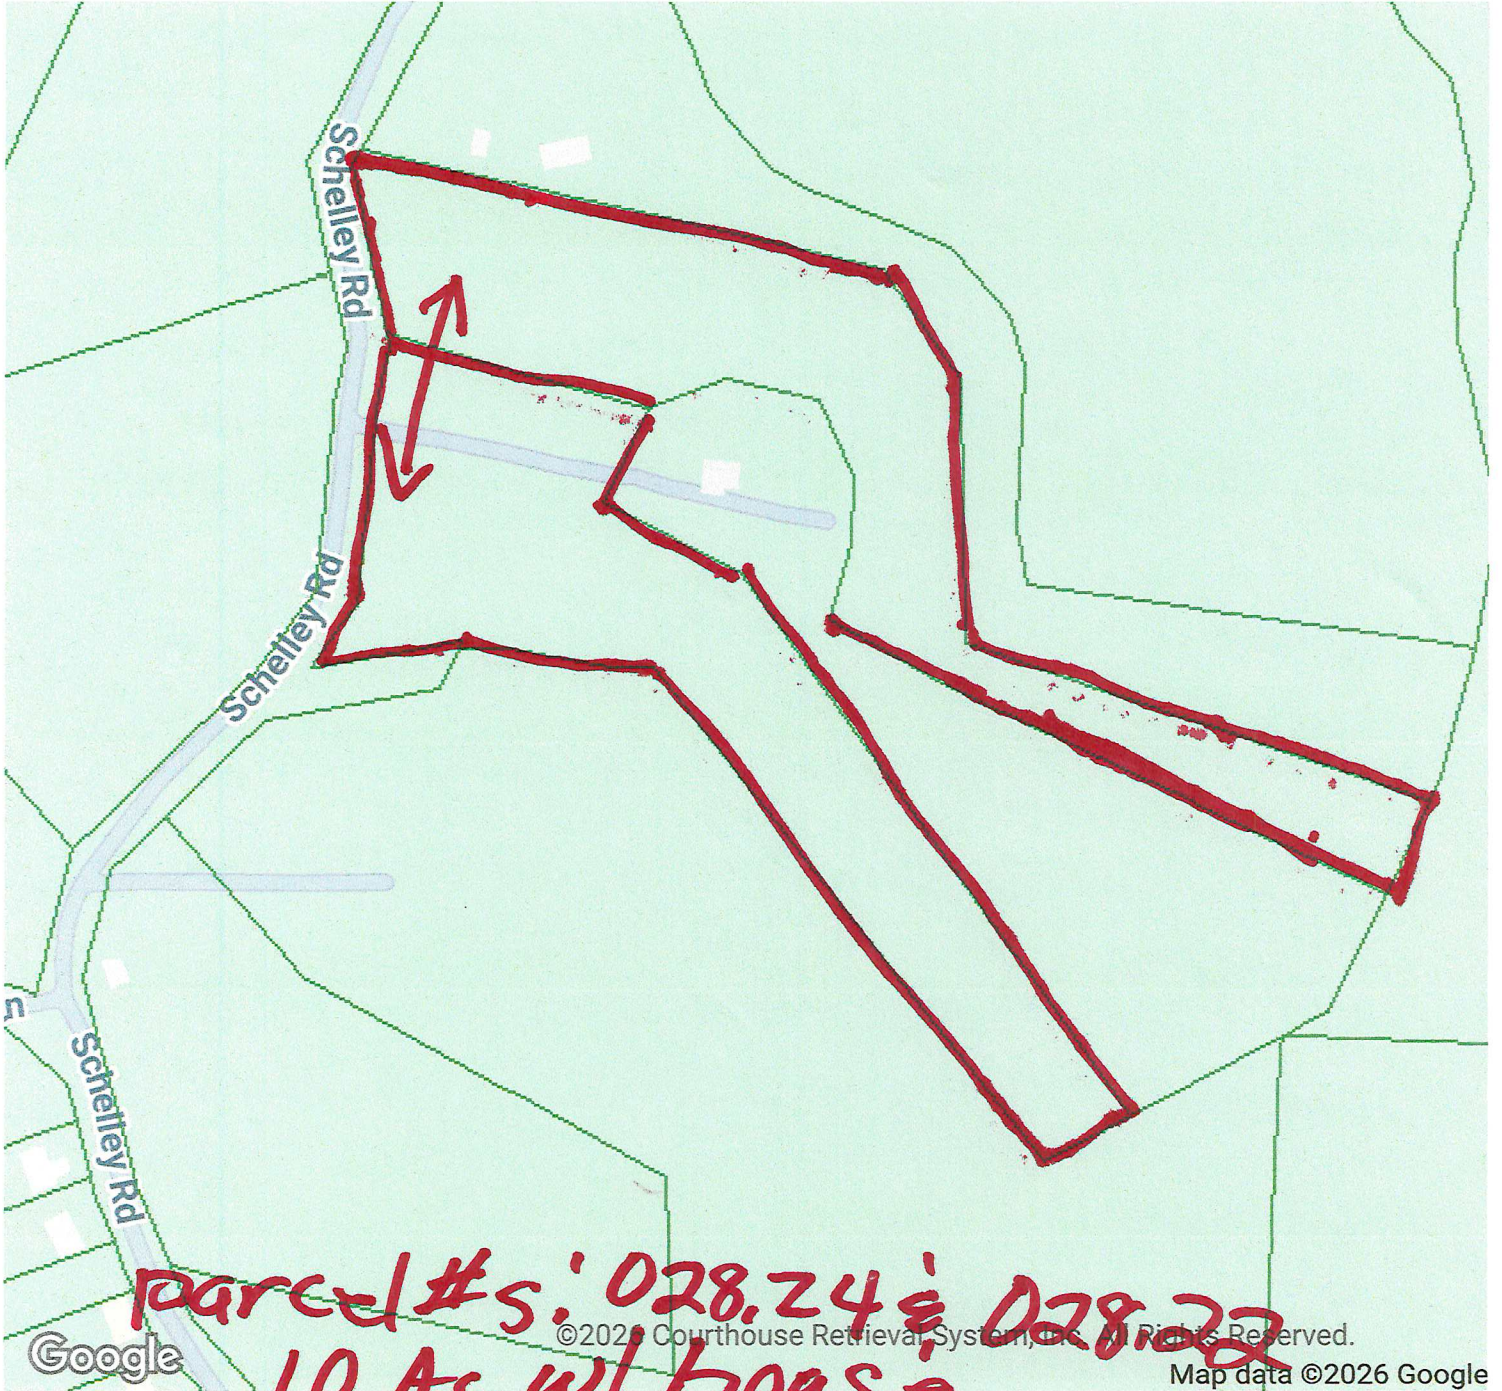

Debra Dodd  
 No. 1 Quality Realty  
 931-397-1660  
 debradodd@no1qualityrealty.com

*10AC whoase*

Map for Parcel Address: 276 Schelley Rd Gainesboro, TN 38562-5846 Parcel ID: 052 028.24

© 2026 Courthouse Retrieval System, Inc. All Rights Reserved.  
 Information Deemed Reliable But Not Guaranteed.

Debra Dodd  
 No. 1 Quality Realty  
 931-397-1660  
 debradodd@no1qualityrealty.com

Map for Parcel Address: 276 Schelley Rd Gainesboro, TN 38562-5846 Parcel ID: 052 028.24

© 2026 Courthouse Retrieval System, Inc. All Rights Reserved.  
 Information Deemed Reliable But Not Guaranteed.

Debra Dodd  
 No. 1 Quality Realty  
 931-397-1660  
 debradodd@no1qualityrealty.com

**MLS Tax Suite™**  
 Powered by CRS Data

Map for Parcel Address: 276 Schelley Rd Gainesboro, TN 38562-5846 Parcel ID: 052 028.24

Map for Parcel Address: 276 Schelley Rd Gainesboro, TN 38562-5846 Parcel ID: 052 028.24

© 2026 Courthouse Retrieval System, Inc. All Rights Reserved.  
Information Deemed Reliable But Not Guaranteed.

10 AC w/ house 2 parcels  
028.24 and 028.22