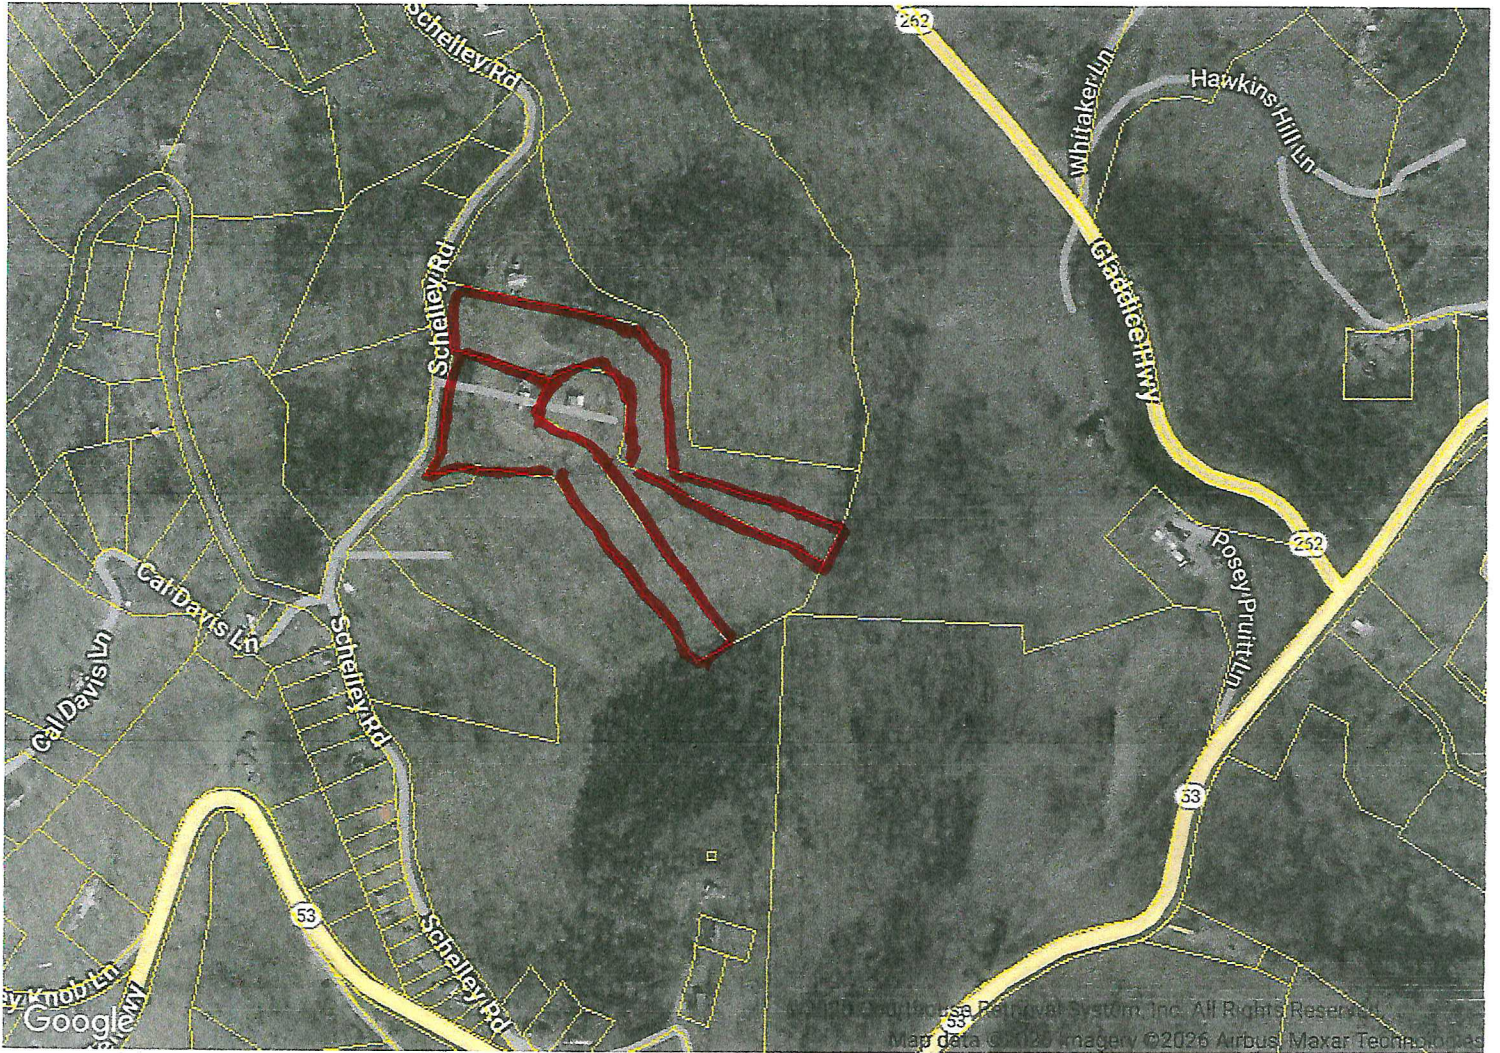

Map for Parcel Address: 276 Schelley Rd Gainesboro, TN 38562-5846 Parcel ID: 052 028.24

© 2026 Courthouse Retrieval System, Inc. All Rights Reserved.  
Information Deemed Reliable But Not Guaranteed.

10 AC w/ house 2 parcels  
028.24 and 028.22