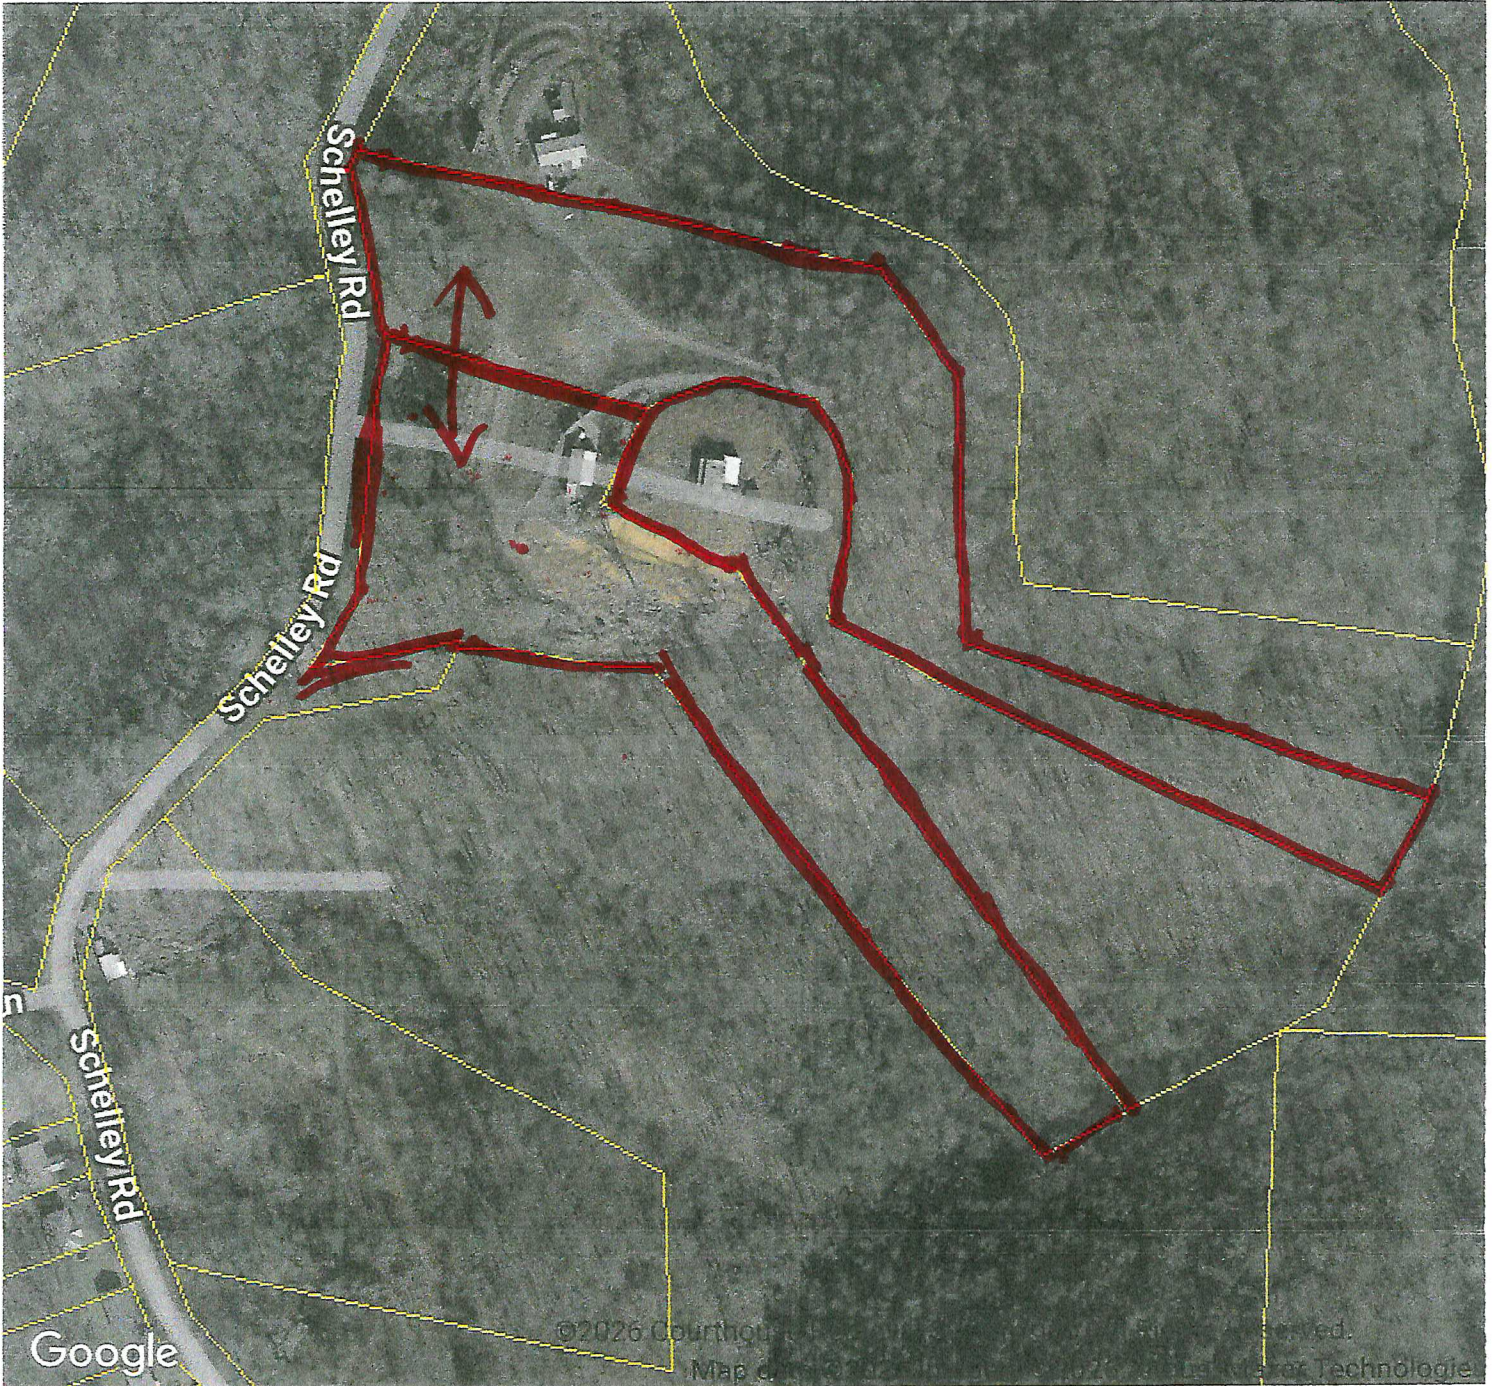

Debra Dodd  
 No. 1 Quality Realty  
 931-397-1660  
 debradodd@no1qualityrealty.com

*10AC whoase*

Map for Parcel Address: 276 Schelley Rd Gainesboro, TN 38562-5846 Parcel ID: 052 028.24

© 2026 Courthouse Retrieval System, Inc. All Rights Reserved.  
 Information Deemed Reliable But Not Guaranteed.

Debra Dodd  
 No. 1 Quality Realty  
 931-397-1660  
 debradodd@no1qualityrealty.com

Map for Parcel Address: 276 Schelley Rd Gainesboro, TN 38562-5846 Parcel ID: 052 028.24

© 2026 Courthouse Retrieval System, Inc. All Rights Reserved.  
 Information Deemed Reliable But Not Guaranteed.

Debra Dodd  
 No. 1 Quality Realty  
 931-397-1660  
 debradodd@no1qualityrealty.com

**MLS Tax Suite™**  
 Powered by CRS Data

Map for Parcel Address: 276 Schelley Rd Gainesboro, TN 38562-5846 Parcel ID: 052 028.24

Map for Parcel Address: 276 Schelley Rd Gainesboro, TN 38562-5846 Parcel ID: 052 028.24

© 2026 Courthouse Retrieval System, Inc. All Rights Reserved.  
Information Deemed Reliable But Not Guaranteed.

10 AC w/ house 2 parcels  
028.24 and 028.22