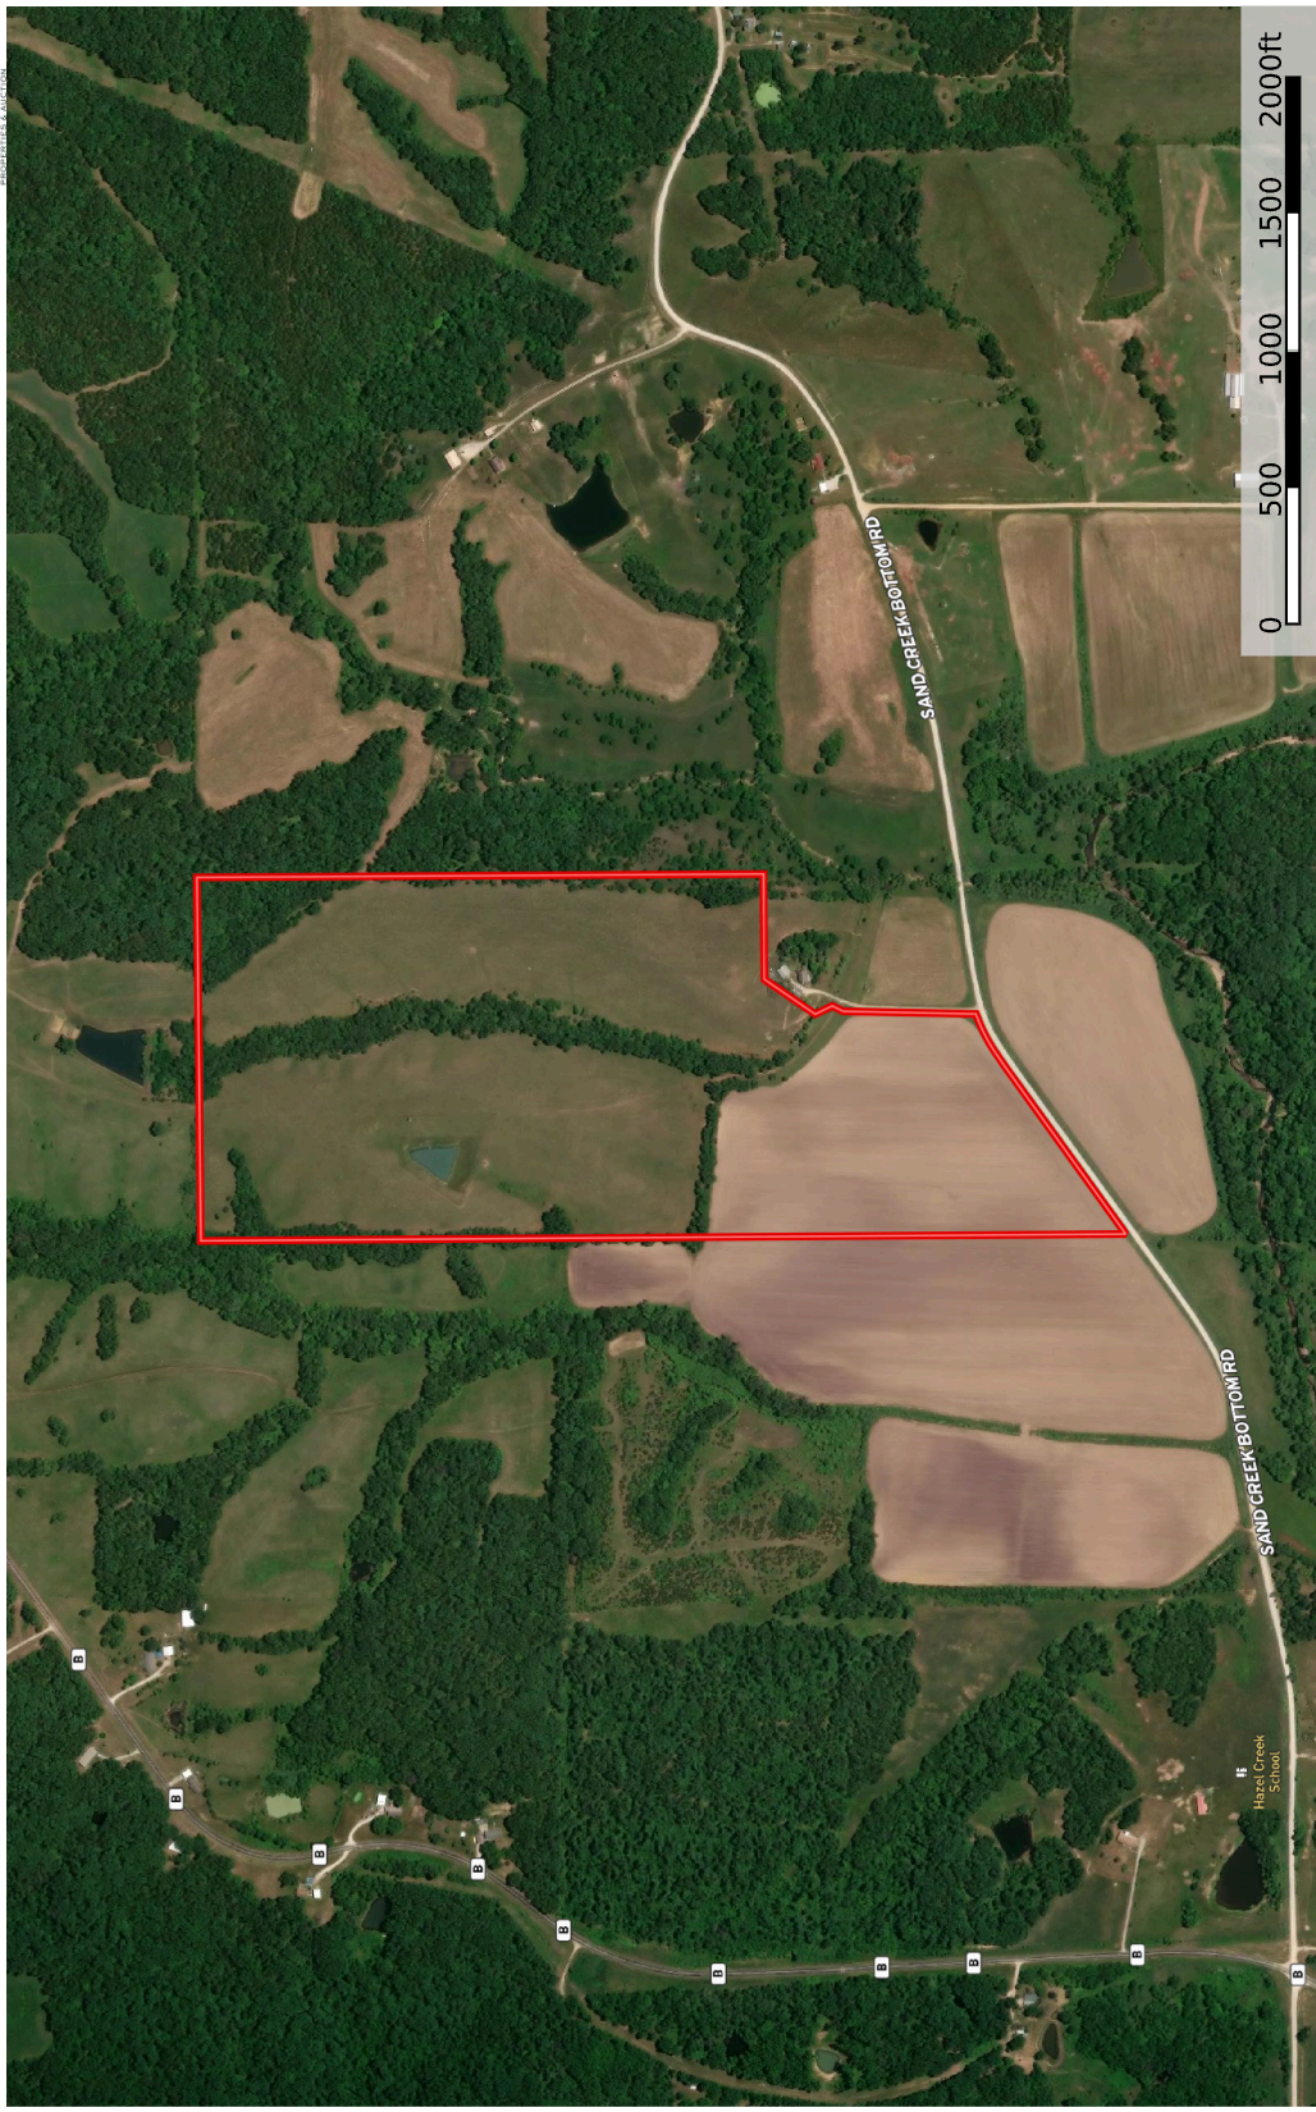

83 Acres Sand Creek Bottom Road, Kirksville, Missouri
Missouri, AC +/-

Boundary

Luke Mitchell
P: (573) 541-1232

www.trophypa.com

The information contained herein was obtained from sources deemed to be reliable. Trophypa makes no warranties or guarantees as to the completeness or accuracy thereof.