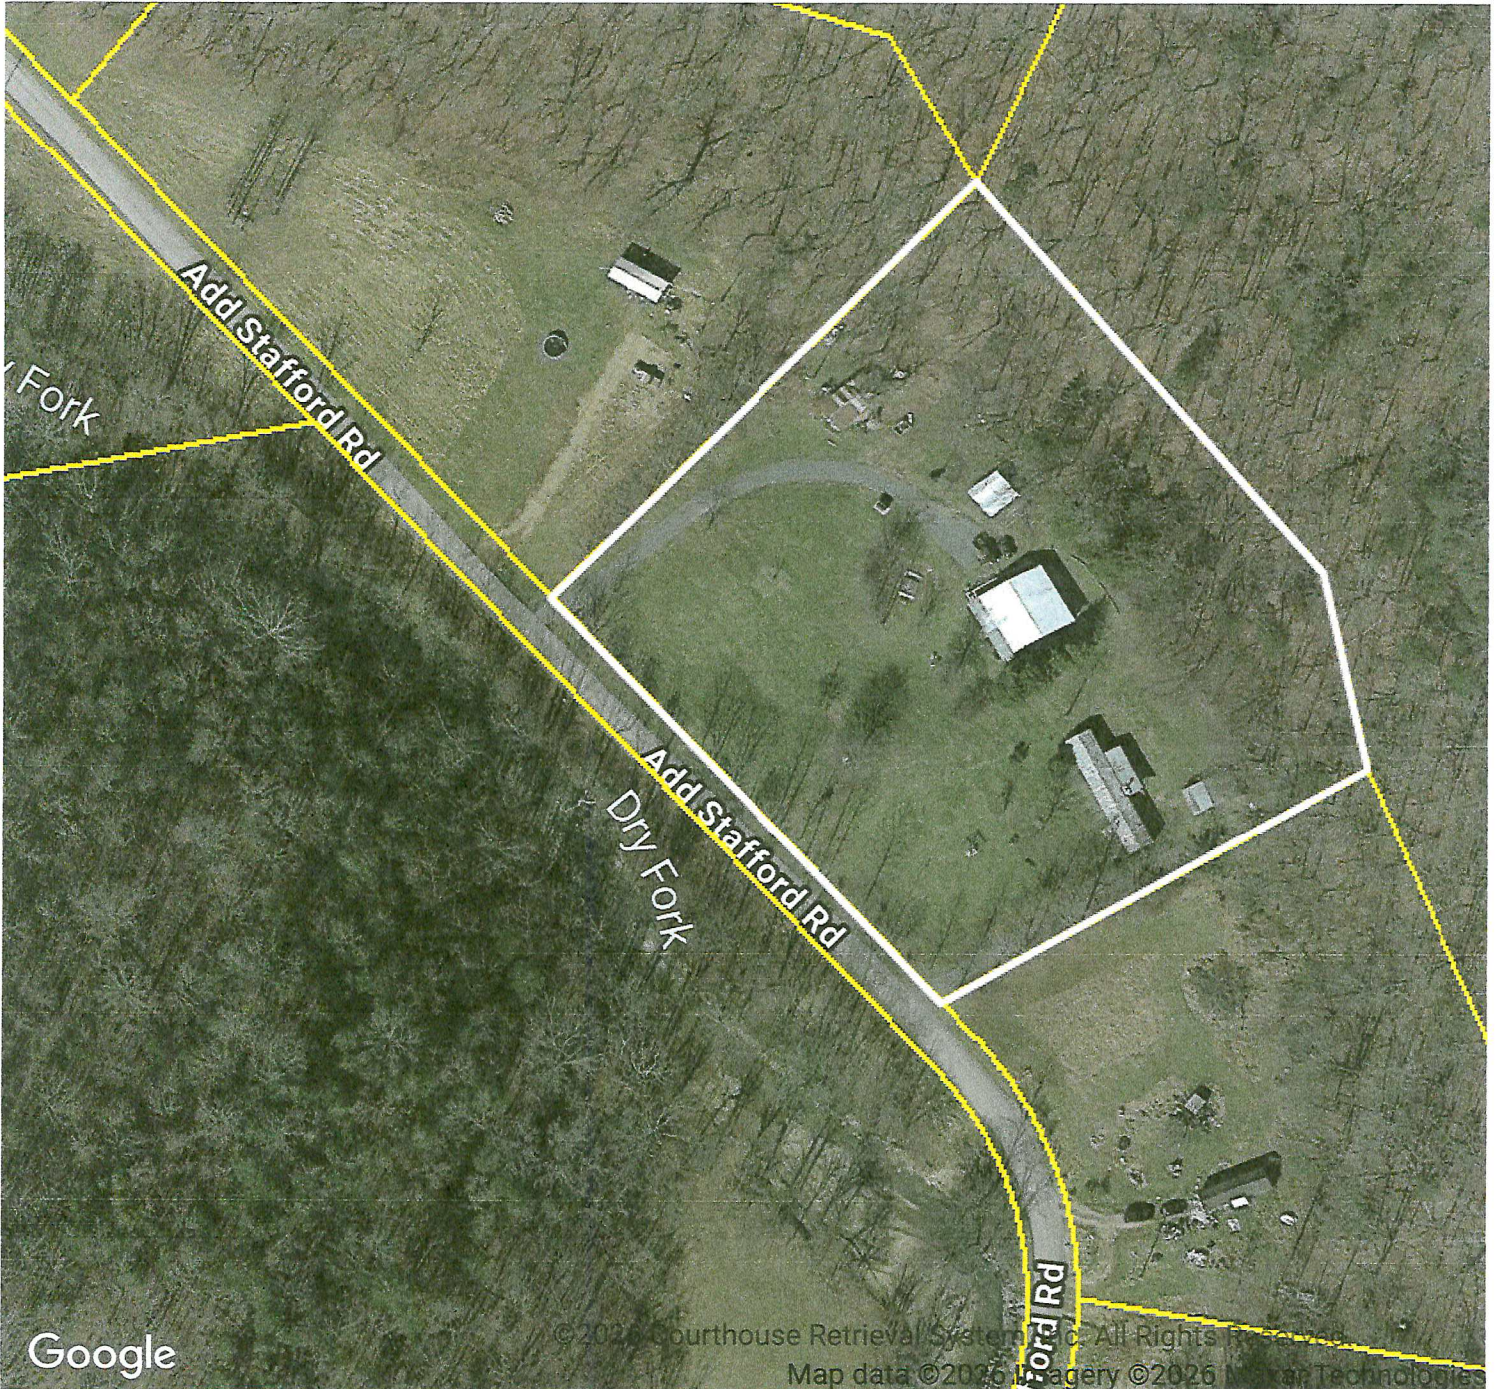

Debra Dodd
No. 1 Quality Realty
931-397-1660
debradodd@no1qualityrealty.com

Map for Parcel Address: 1557 Add Stafford Rd Hilham, TN 38568-6014 Parcel ID: 086 003.16

Google

©2026 Courthouse Retrieval System, Inc. All Rights Reserved.
Map data ©2026 Imagery ©2026 Mapbox Technologies

© 2026 Courthouse Retrieval System, Inc. All Rights Reserved.
Information Deemed Reliable But Not Guaranteed.

Debra Dodd
No. 1 Quality Realty
931-397-1660
debradodd@no1qualityrealty.com

Map for Parcel Address: 1557 Add Stafford Rd Hilham, TN 38568-6014 Parcel ID: 086 003.16