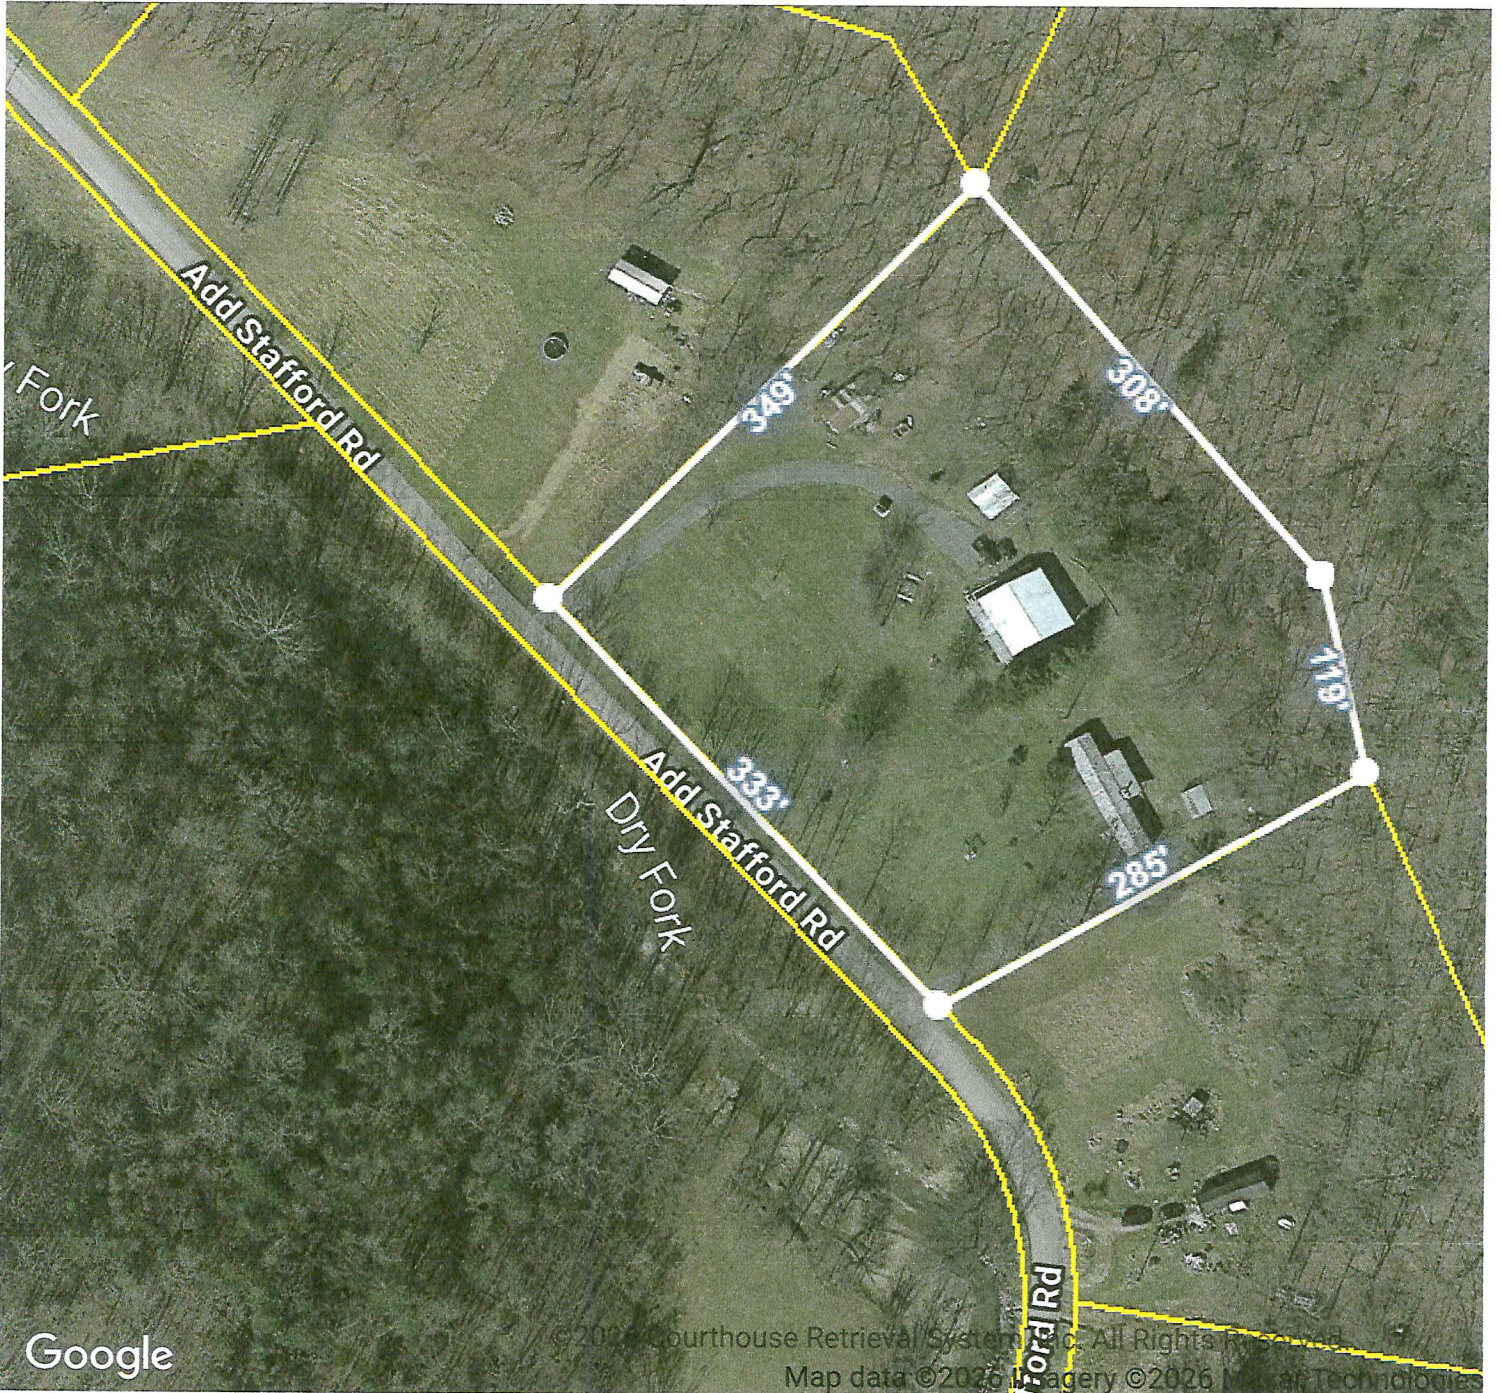

Debra Dodd
No. 1 Quality Realty
931-397-1660
debradodd@no1qualityrealty.com

Map for Parcel Address: 1557 Add Stafford Rd Hilham, TN 38568-6014 Parcel ID: 086 003.16

Google

©2026 Courthouse Retrieval System, Inc. All Rights Reserved.
Map data ©2026 Imagery ©2026 Mapbox Technologies

© 2026 Courthouse Retrieval System, Inc. All Rights Reserved.
Information Deemed Reliable But Not Guaranteed.

Debra Dodd
No. 1 Quality Realty
931-397-1660
debradodd@no1qualityrealty.com

Map for Parcel Address: 1557 Add Stafford Rd Hilham, TN 38568-6014 Parcel ID: 086 003.16