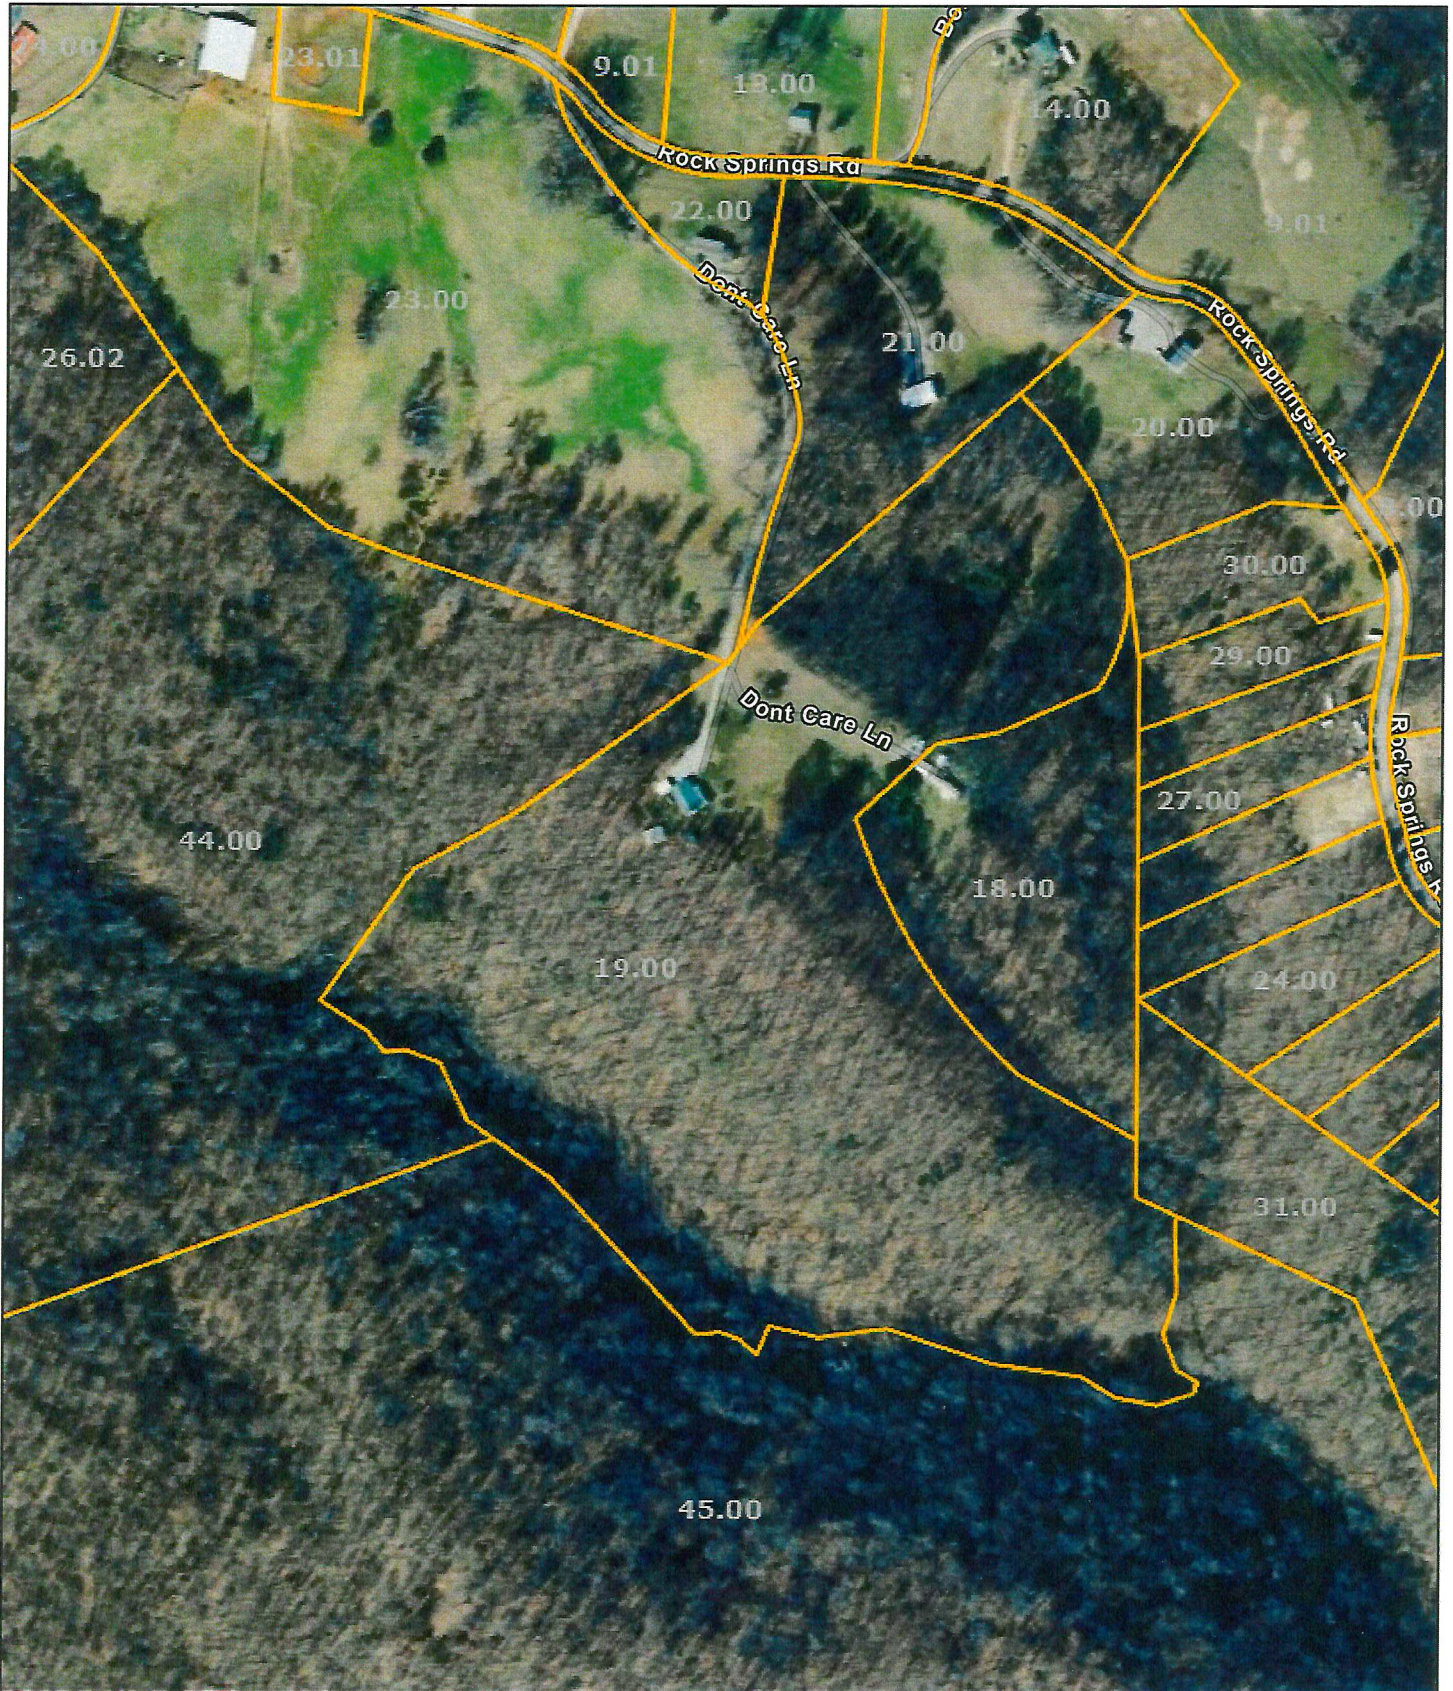

# Clay County - Parcel: 016 019.00

Date: March 17, 2026

County: CLAY  
Owner: DYER SHIRLEY & DEANNA ROSE & MELVIN WAYNE COX  
Address: DONT CARE LN 214  
Parcel ID: 016 019.00  
Deeded Acreage: 23.94  
Calculated Acreage: 0

State of Tennessee, Comptroller of the Treasury, Division of Property Assessments (DPA), Esri Community Maps Contributors, Commonwealth of Kentucky, © OpenStreetMap, Microsoft, Esri, TomTom, Garmin, SafeGraph, GeoTechnologies, Inc, METI/NASA, USGS, EPA, NPS, US Census Bureau, USDA, USFWS

The property lines are compiled from information maintained by your local