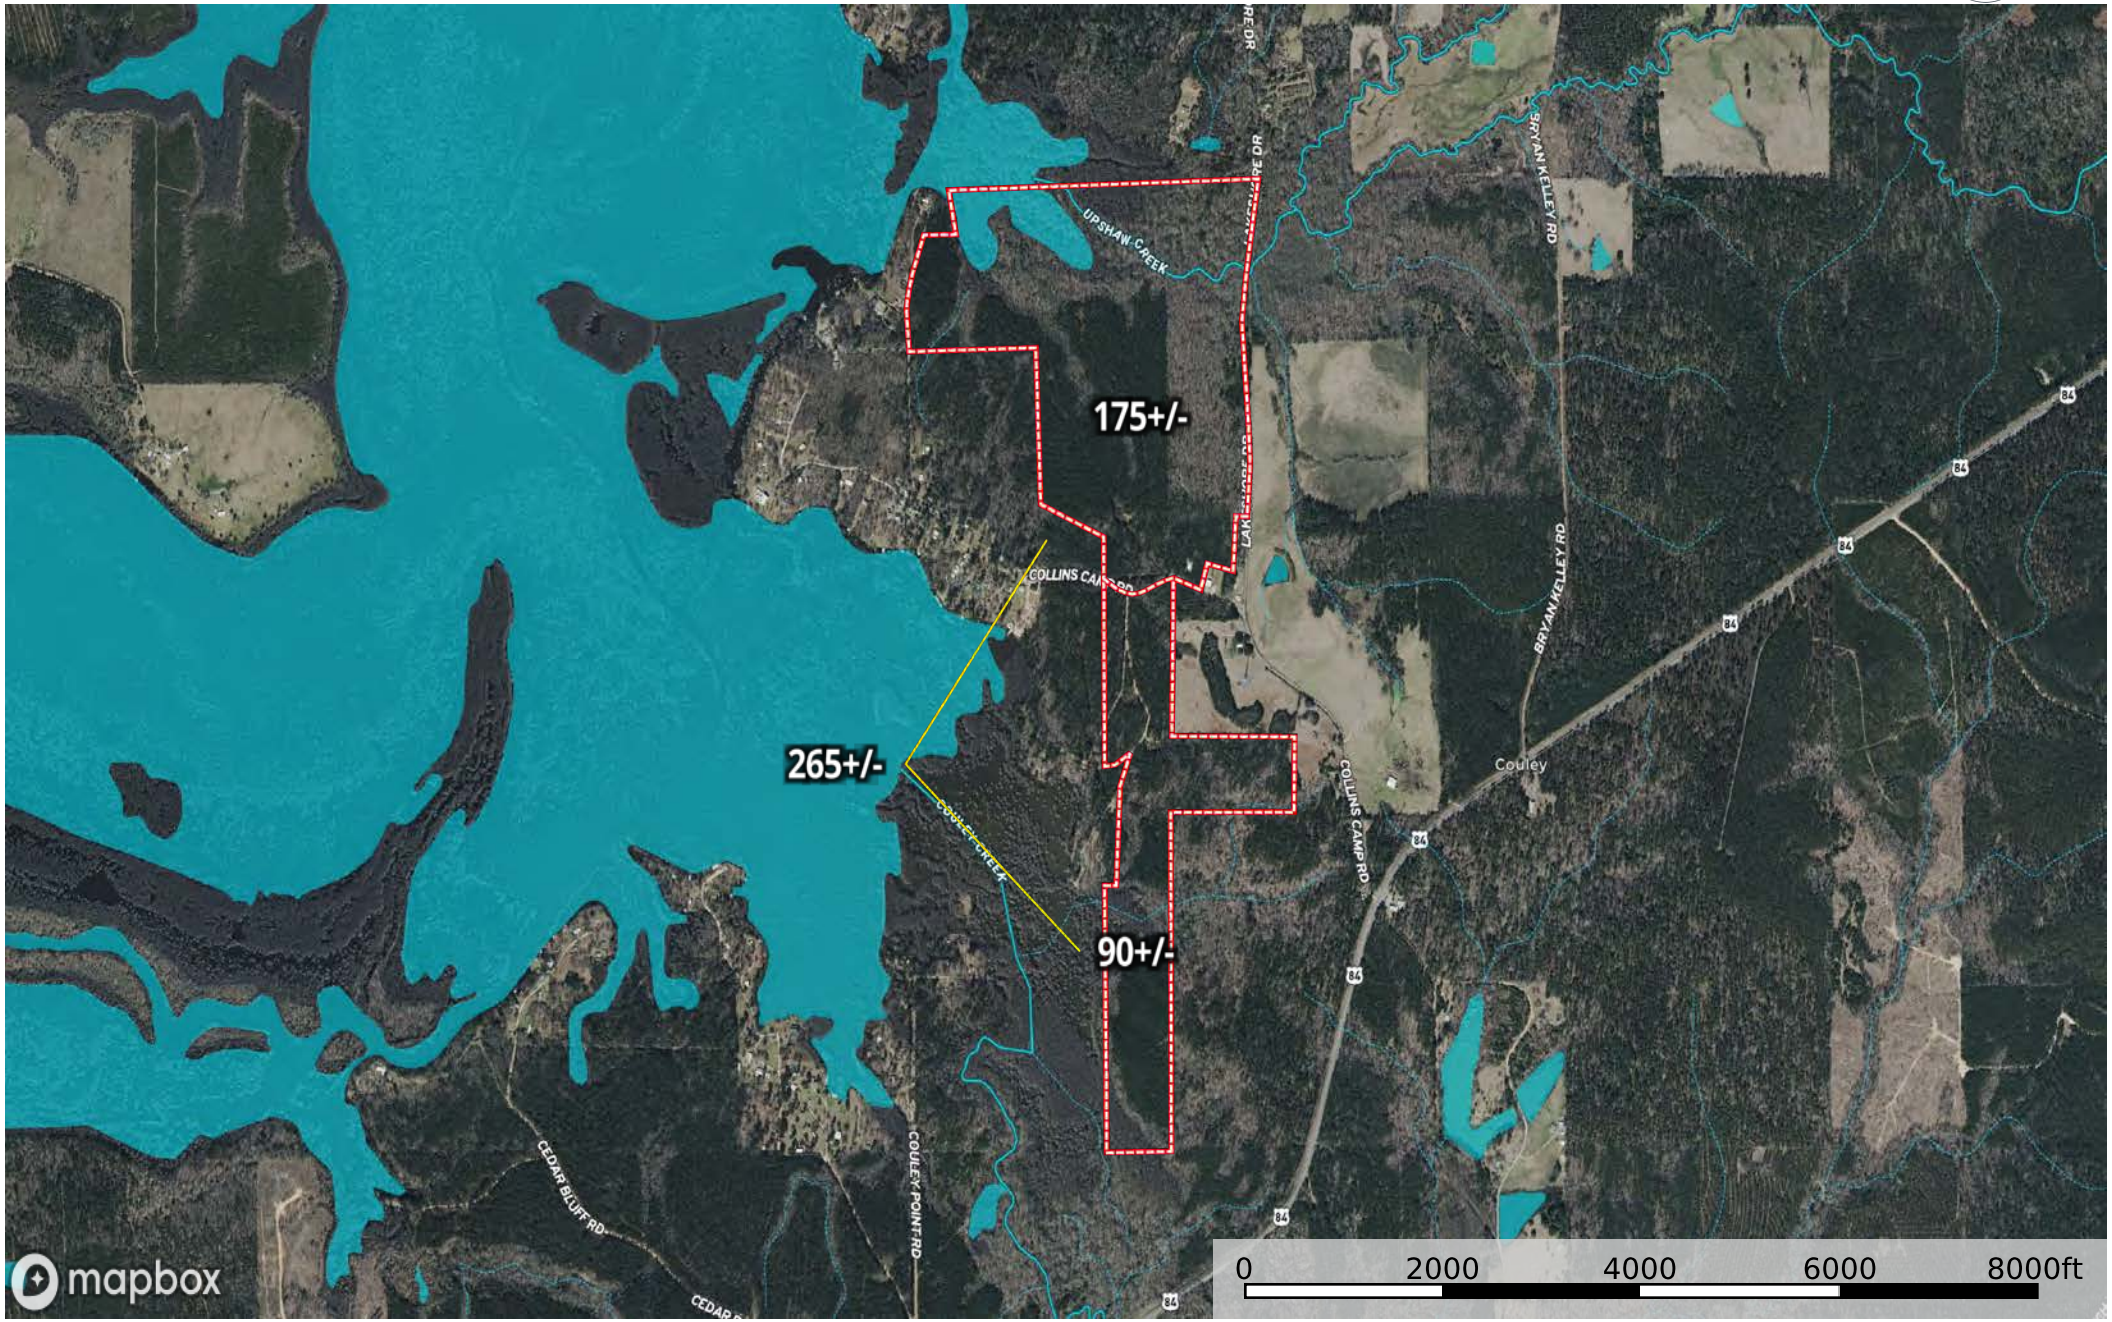

Saline Lake 265

Louisiana, AC +/-

Primary Road Boundary Boundary

Saline Lake 265

Louisiana, AC +/-

- Primary Road
- Boundary
- Boundary

- Primary Road
- Boundary
- Boundary
- Stream, Intermittent
- River/Creek
- Water Body