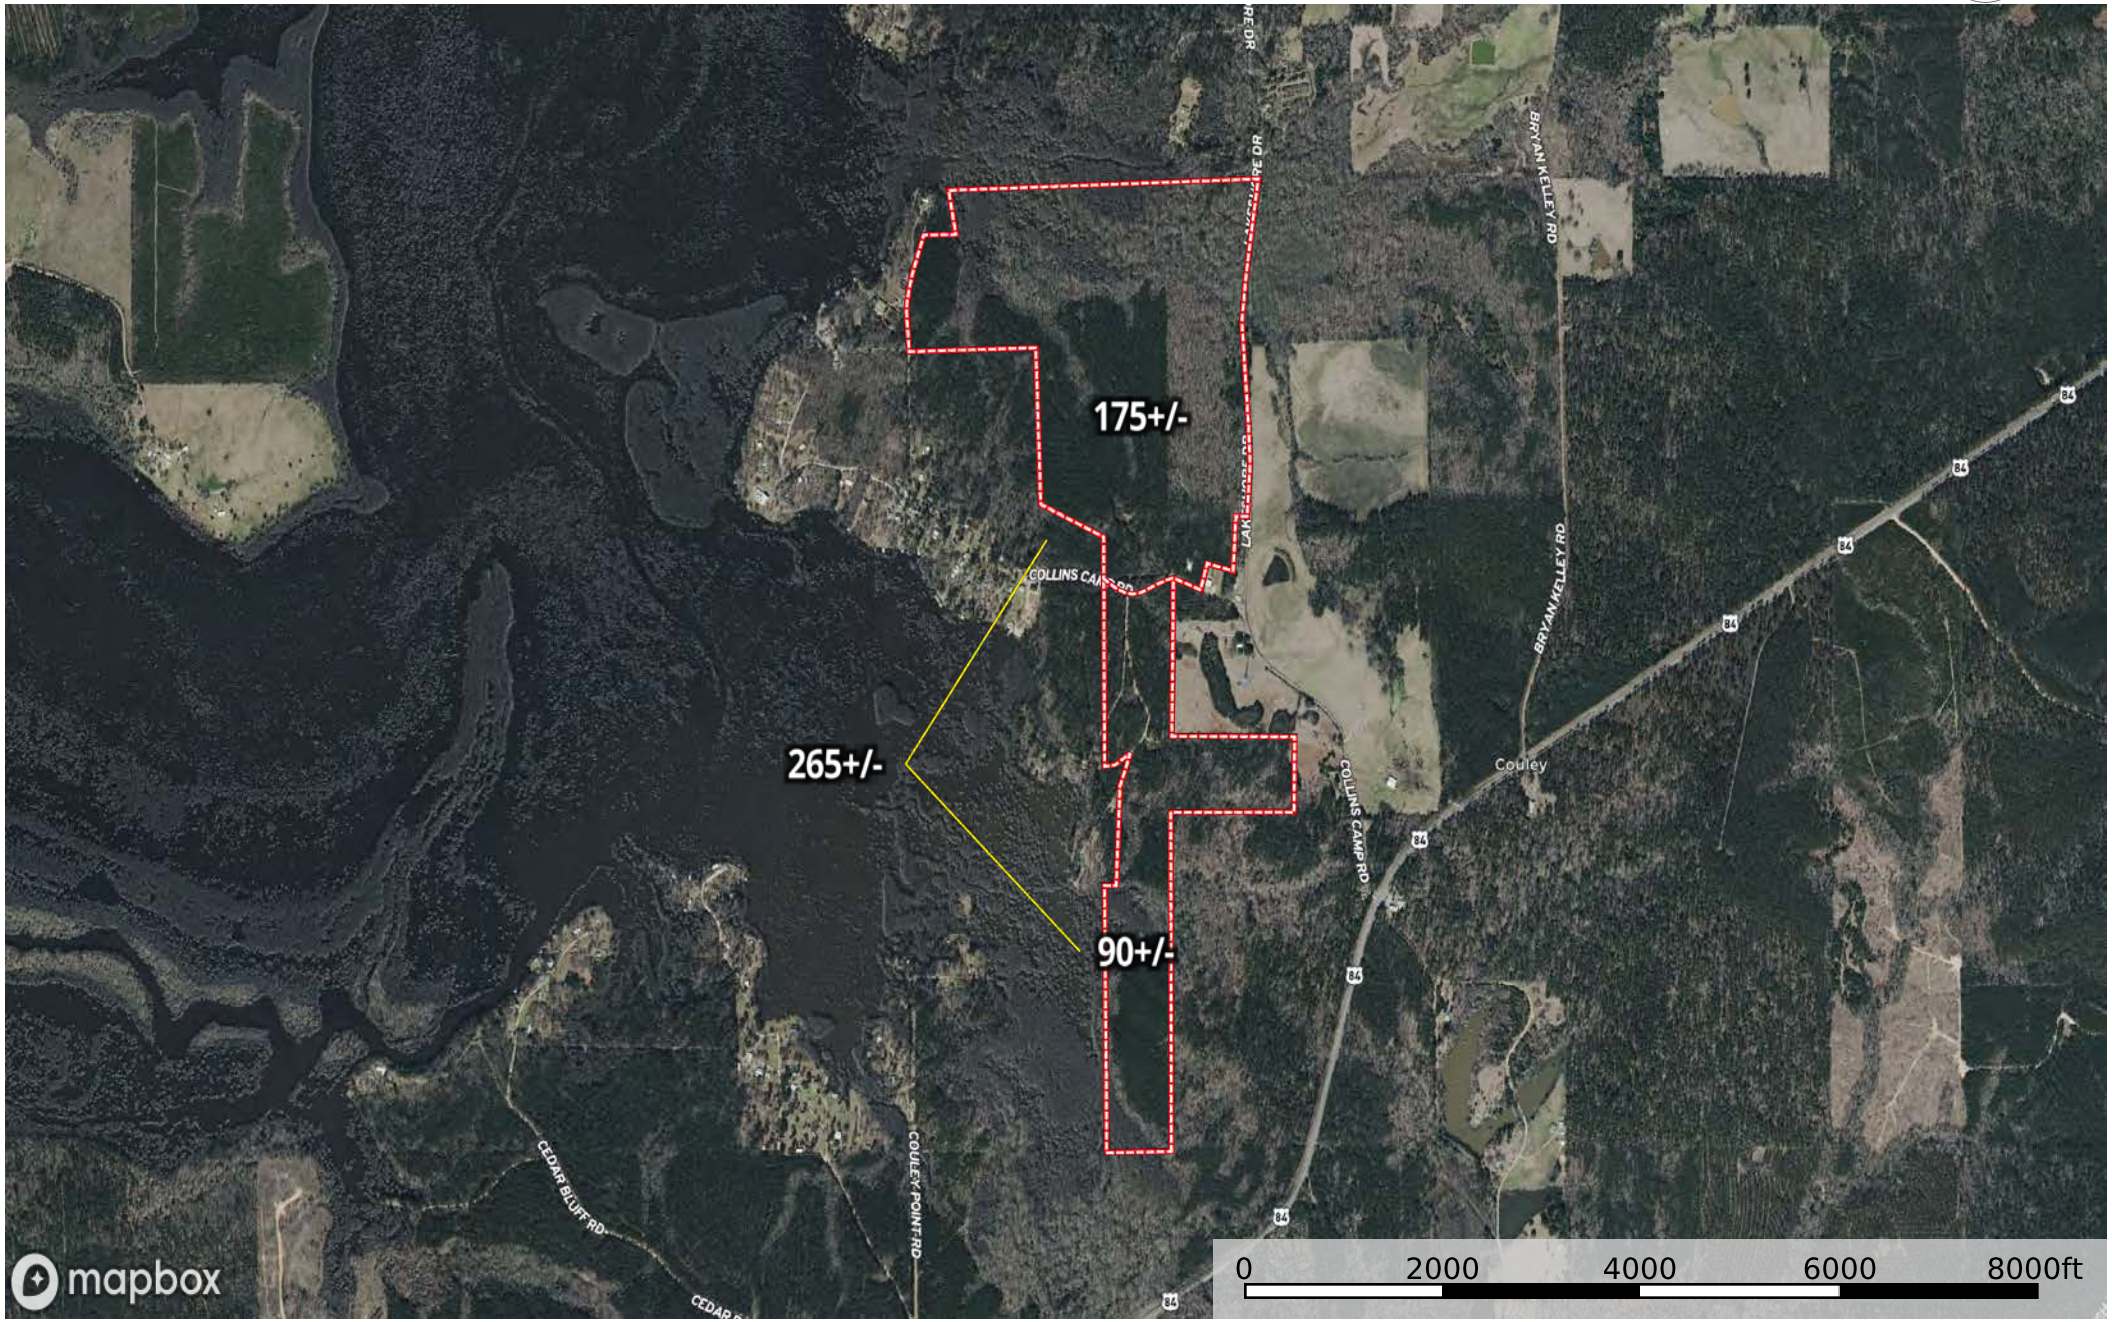

Saline Lake 265

Louisiana, AC +/-

Primary Road Boundary Boundary

Saline Lake 265

Louisiana, AC +/-

- Primary Road
- Boundary
- Boundary

- Primary Road
- Boundary
- Boundary
- Stream, Intermittent
- River/Creek
- Water Body