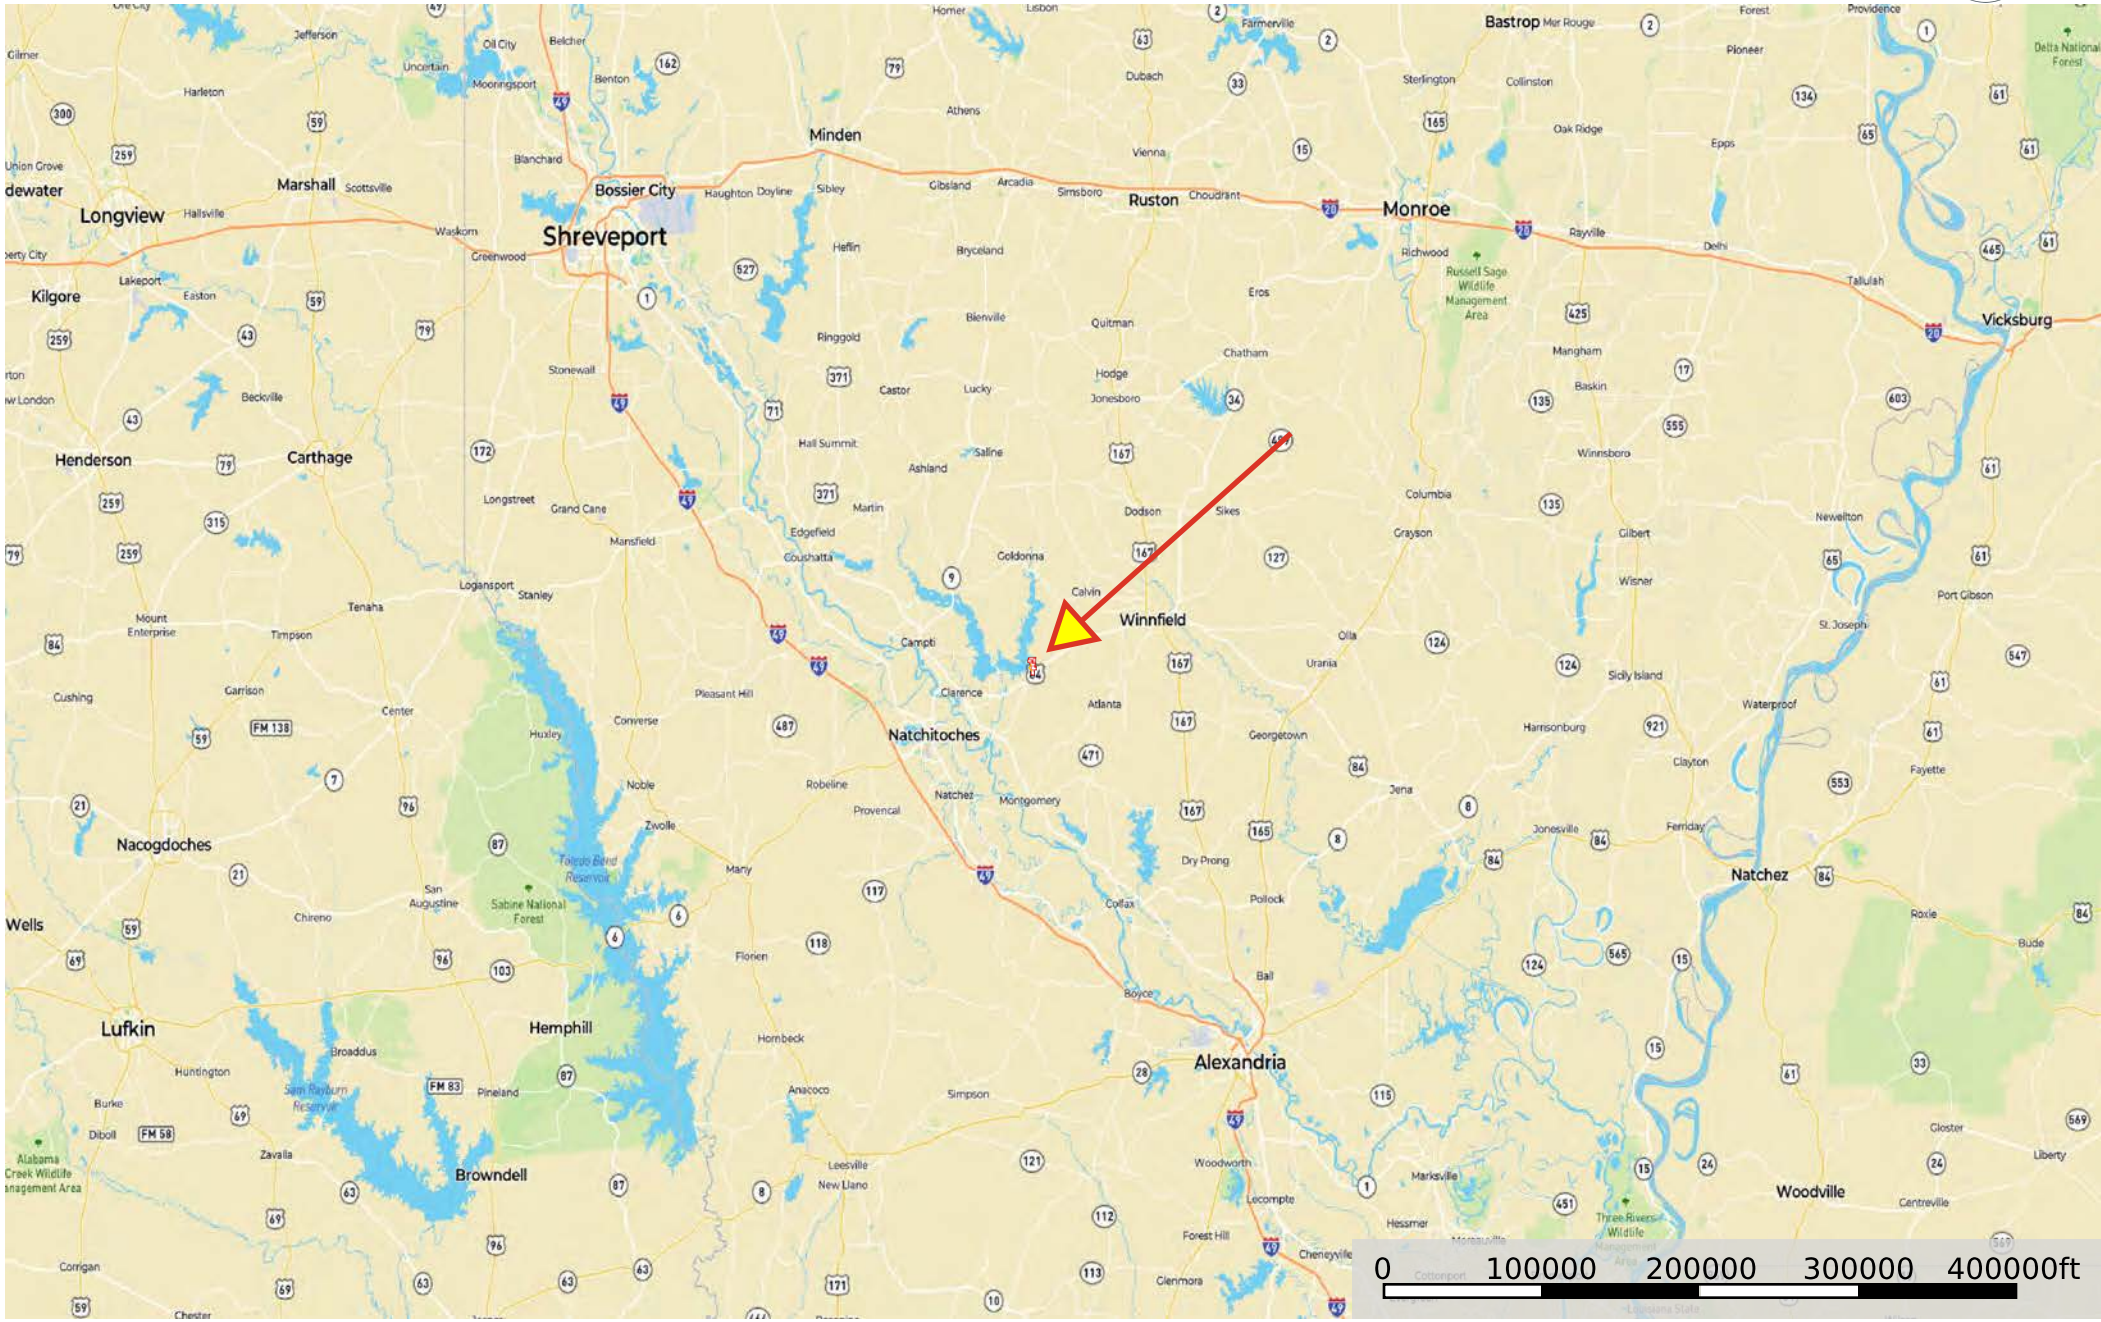

Saline Lake 265

Louisiana, AC +/-

Primary Road Boundary Boundary

Saline Lake 265

Louisiana, AC +/-

- Primary Road
- Boundary
- Boundary

- Primary Road
- Boundary
- Boundary
- Stream, Intermittent
- River/Creek
- Water Body