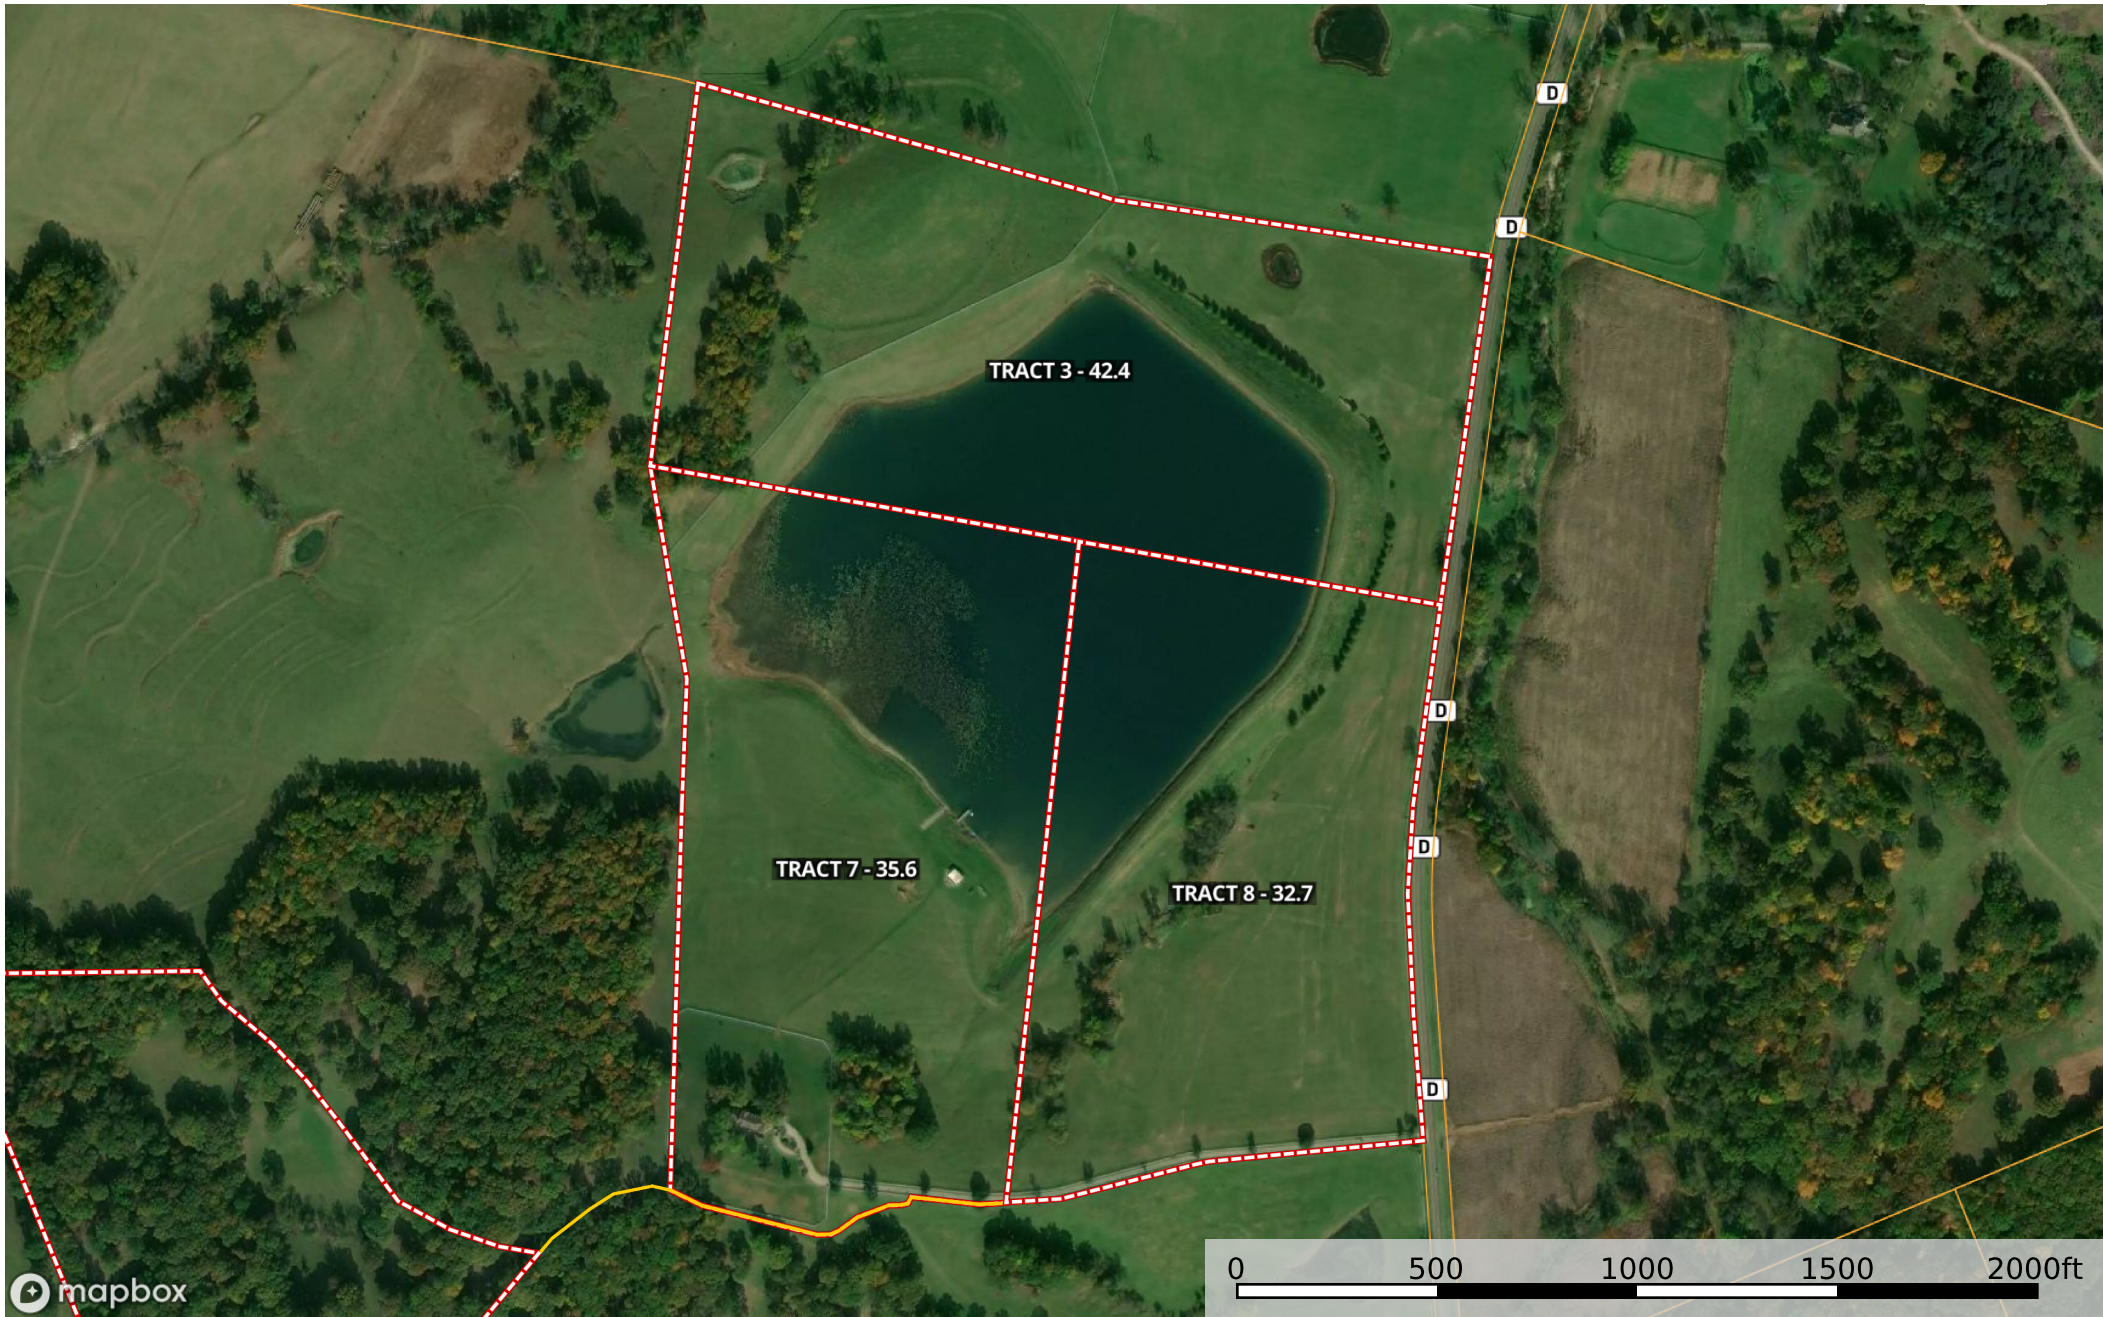

# 435 - 12 TRACTS

Missouri, AC +/-

Primary Road Boundary