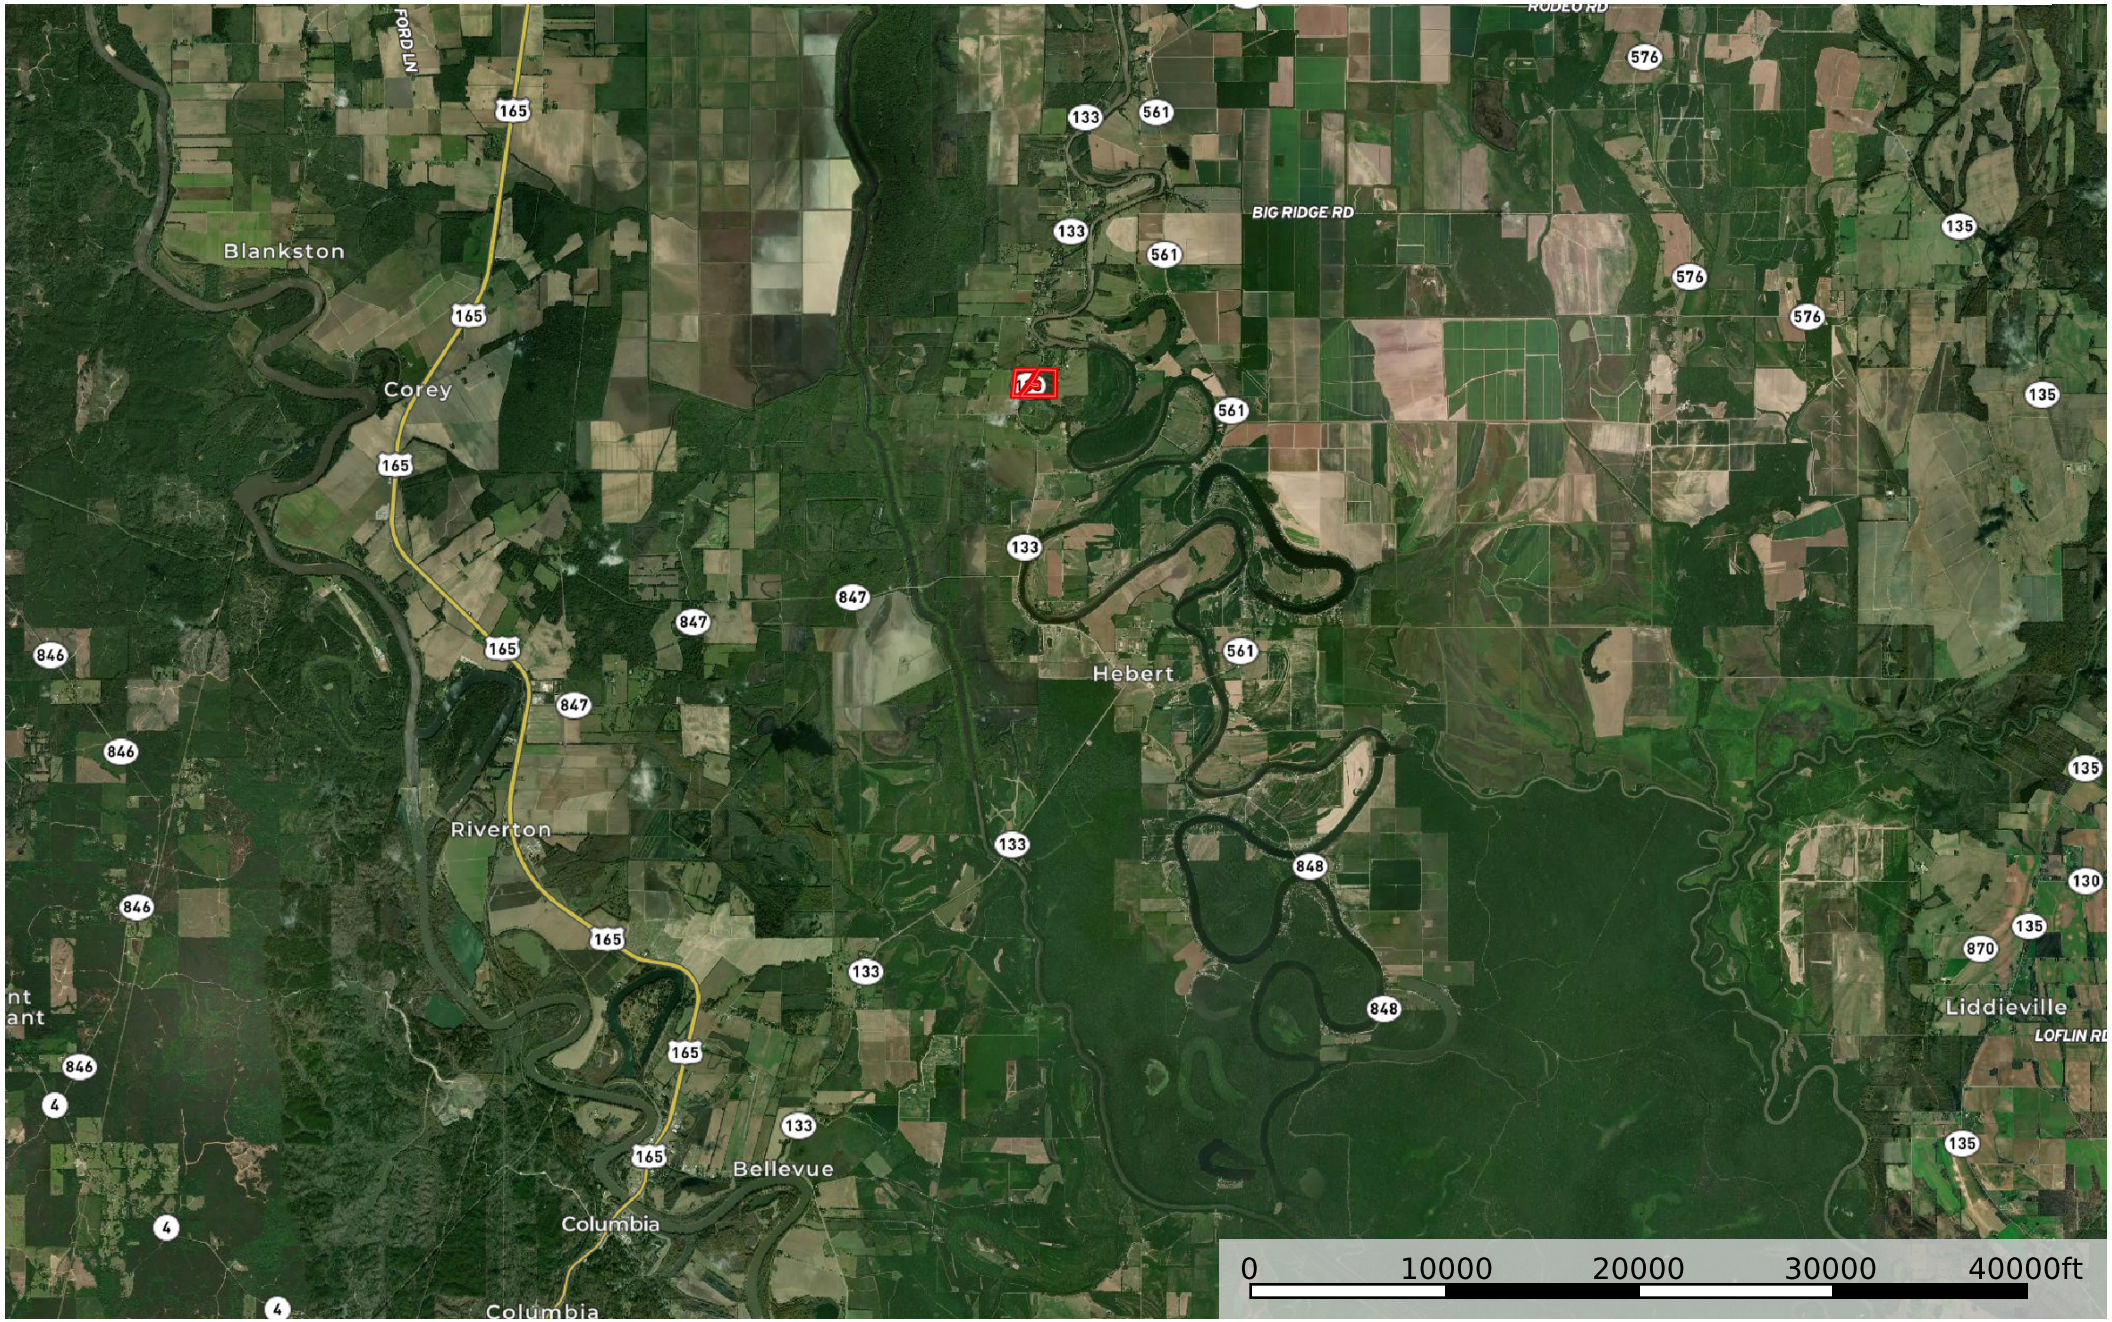

LA - Caldwell Smith / Pylant 62 ac +/-
Caldwell Parish, Louisiana, 62 AC +/-

 Boundary