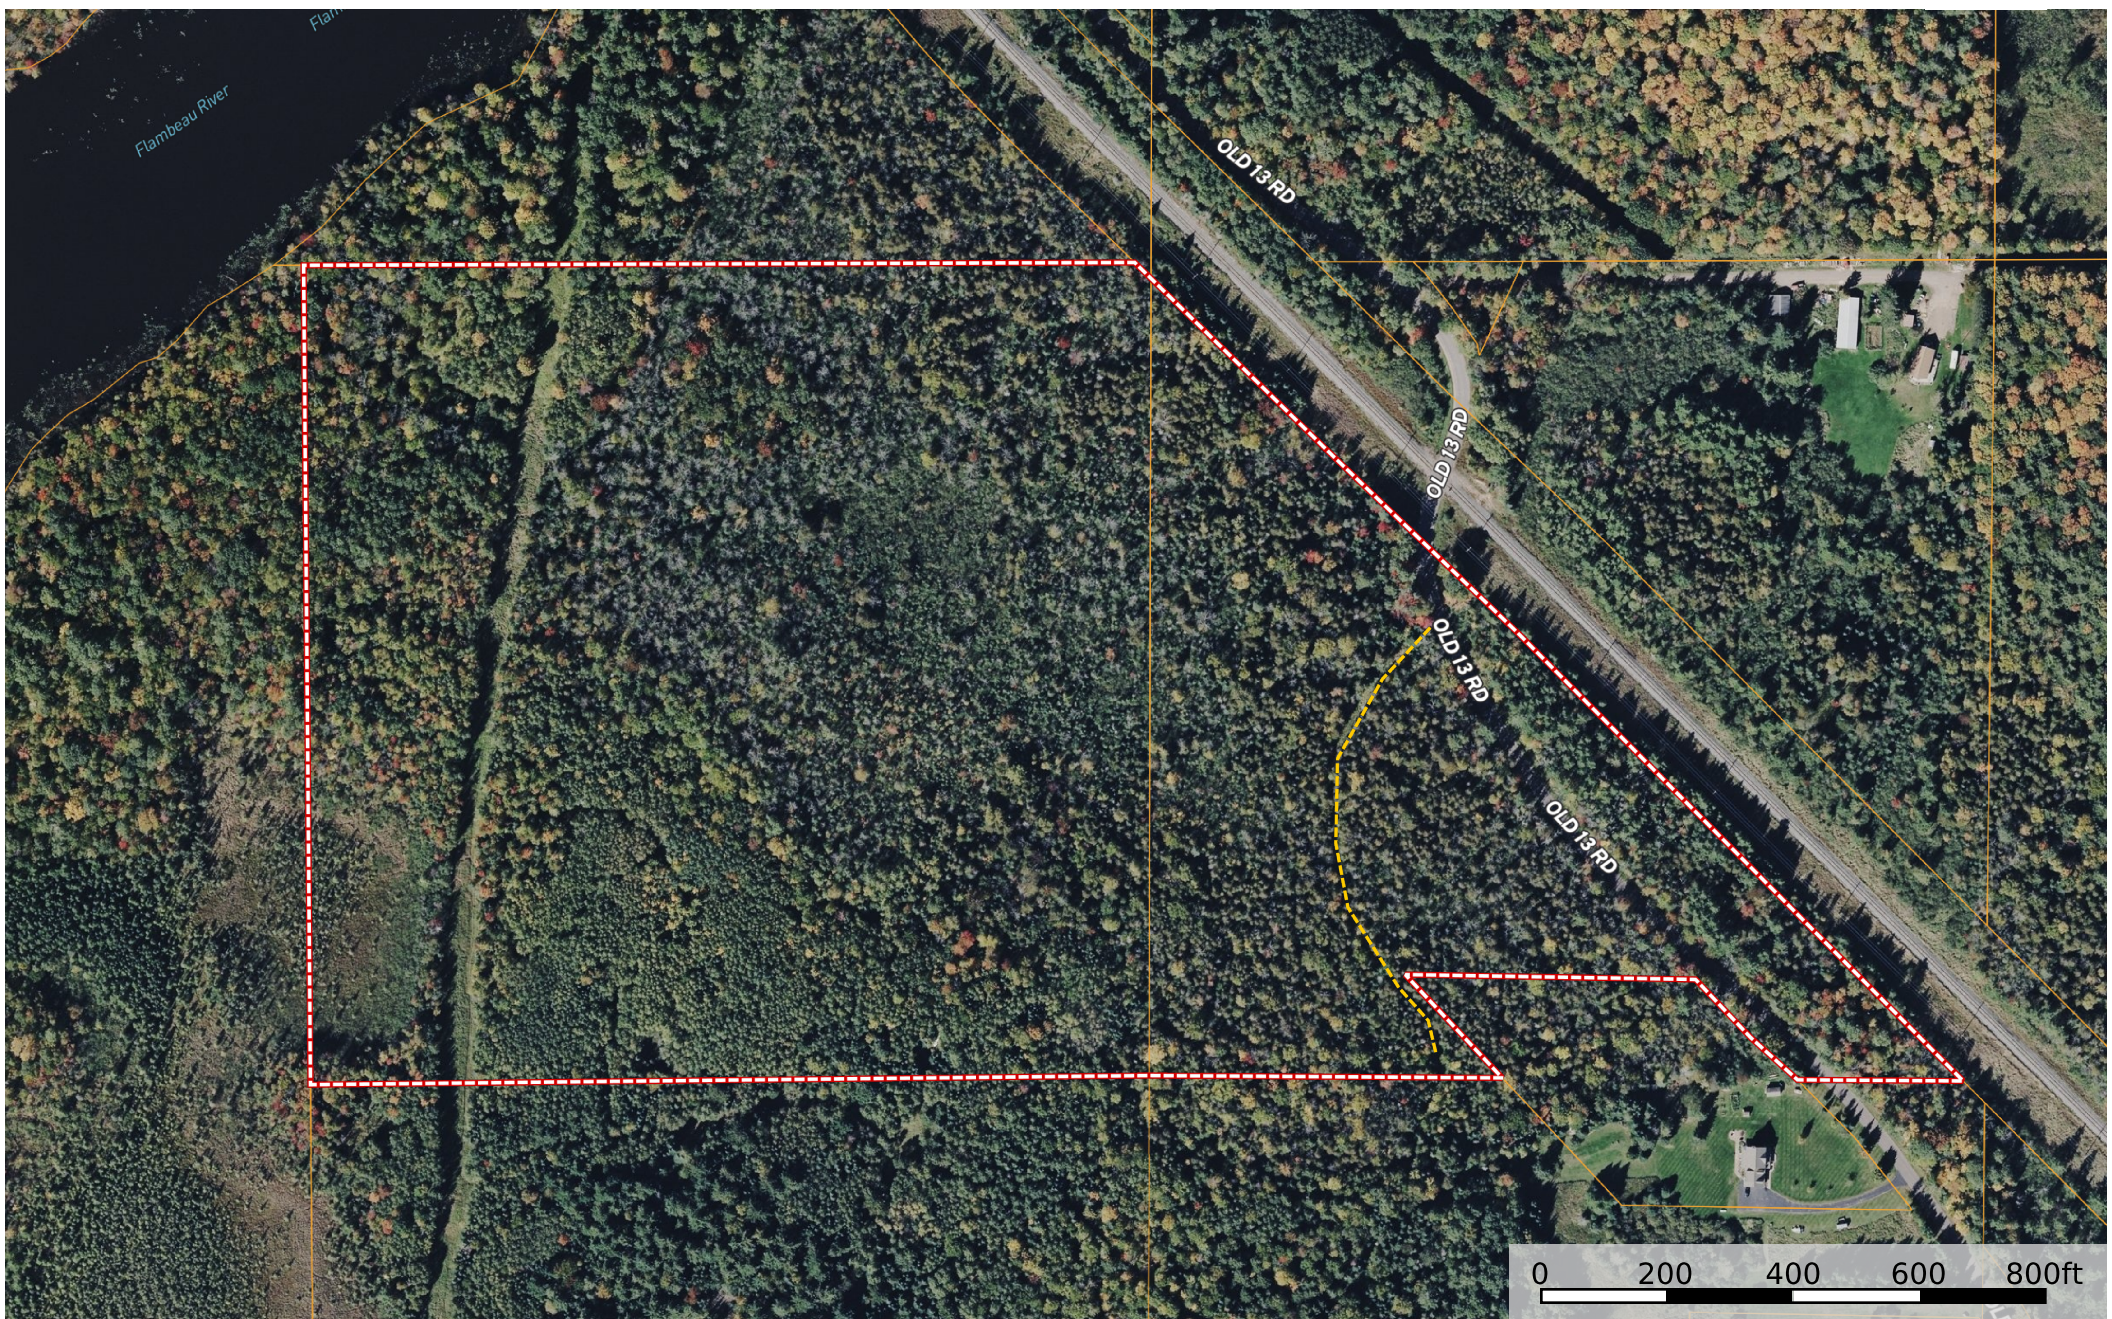

Damrow Map 58.36 +/- Acres Old 13 Road

Wisconsin, 58.36 AC +/-

--- Road / Trail

□ Appx . Boundary