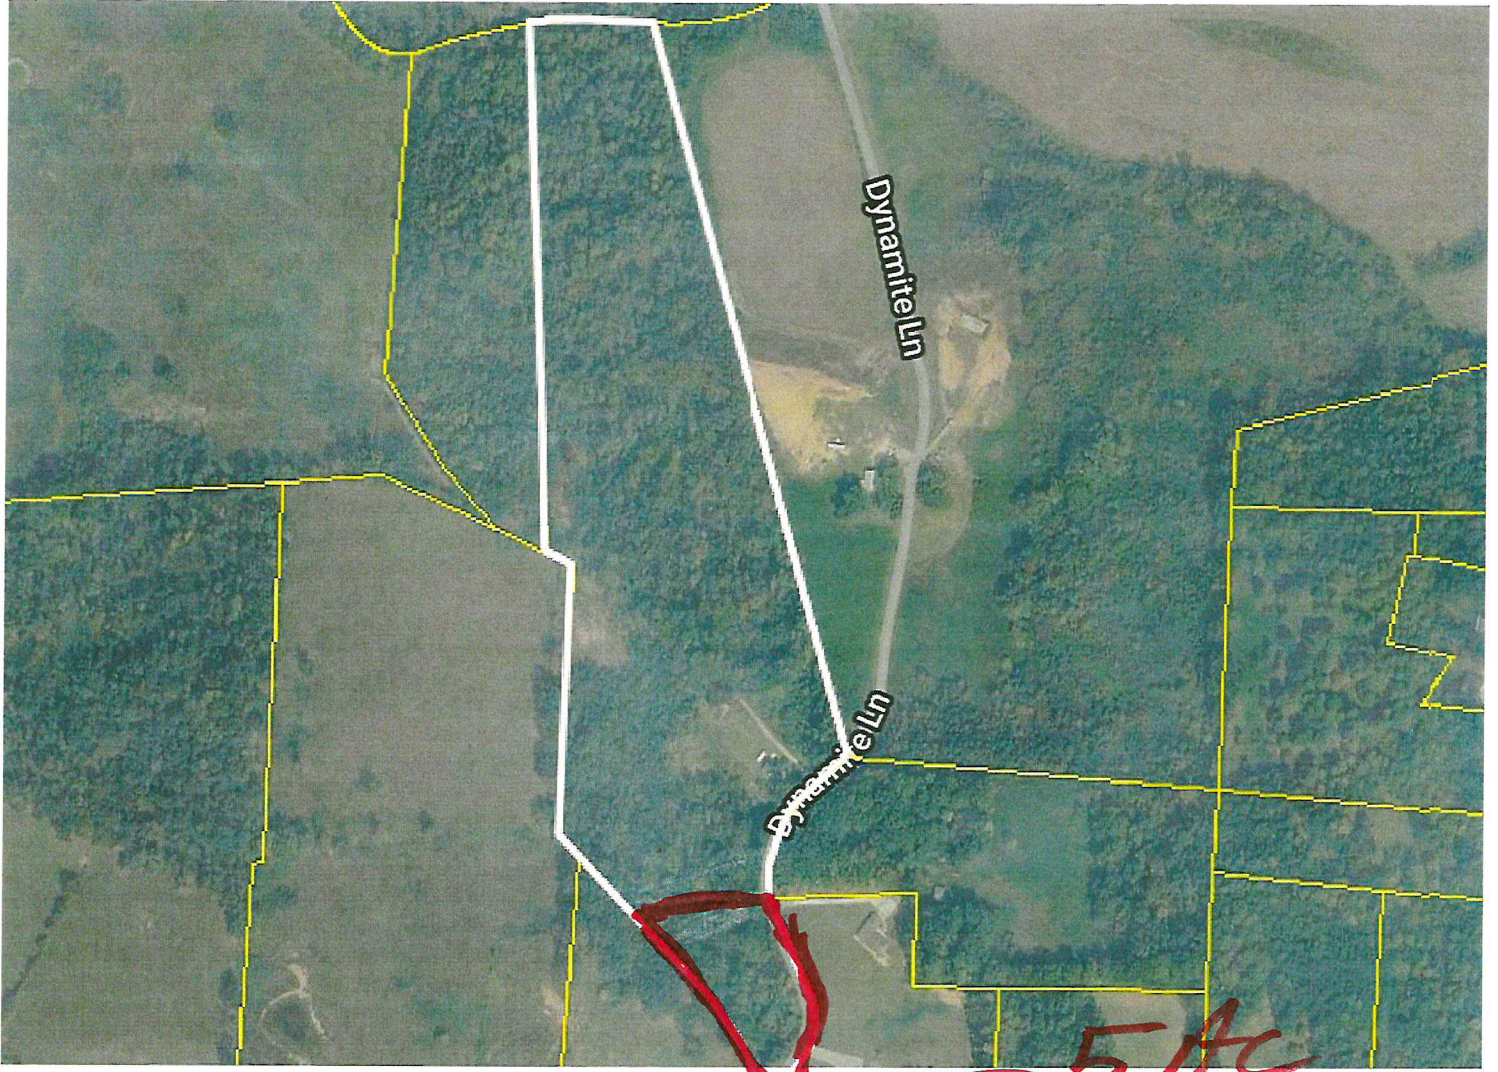

Debra Dodd
No. 1 Quality Realty
931-397-1660
debradodd@no1qualityrealty.com

MLS Tax Suite™

Powered by CRS Data

Map for Parcel Address: Dynamite Ln TN Parcel ID: 071 006.00

5 AC
Rough Scale

Debra Dodd
No. 1 Quality Realty
931-397-1660
debradodd@no1qualityrealty.com

MLS Tax Suite™

Powered by CRS Data

Map for Parcel Address: Dynamite Ln TN Parcel ID: 071 006.00

Debra Dodd
No. 1 Quality Realty
931-397-1660
debradodd@no1qualityrealty.com

MLS Tax Suite™

Powered by CRS Data

Map for Parcel Address: Dynamite Ln TN Parcel ID: 071 006.00

Google

© 2026 Courthouse Retrieval System, Inc. All Rights Reserved.
Map data © 2026 Imagery © 2026 Airbus, Maxar Technologies