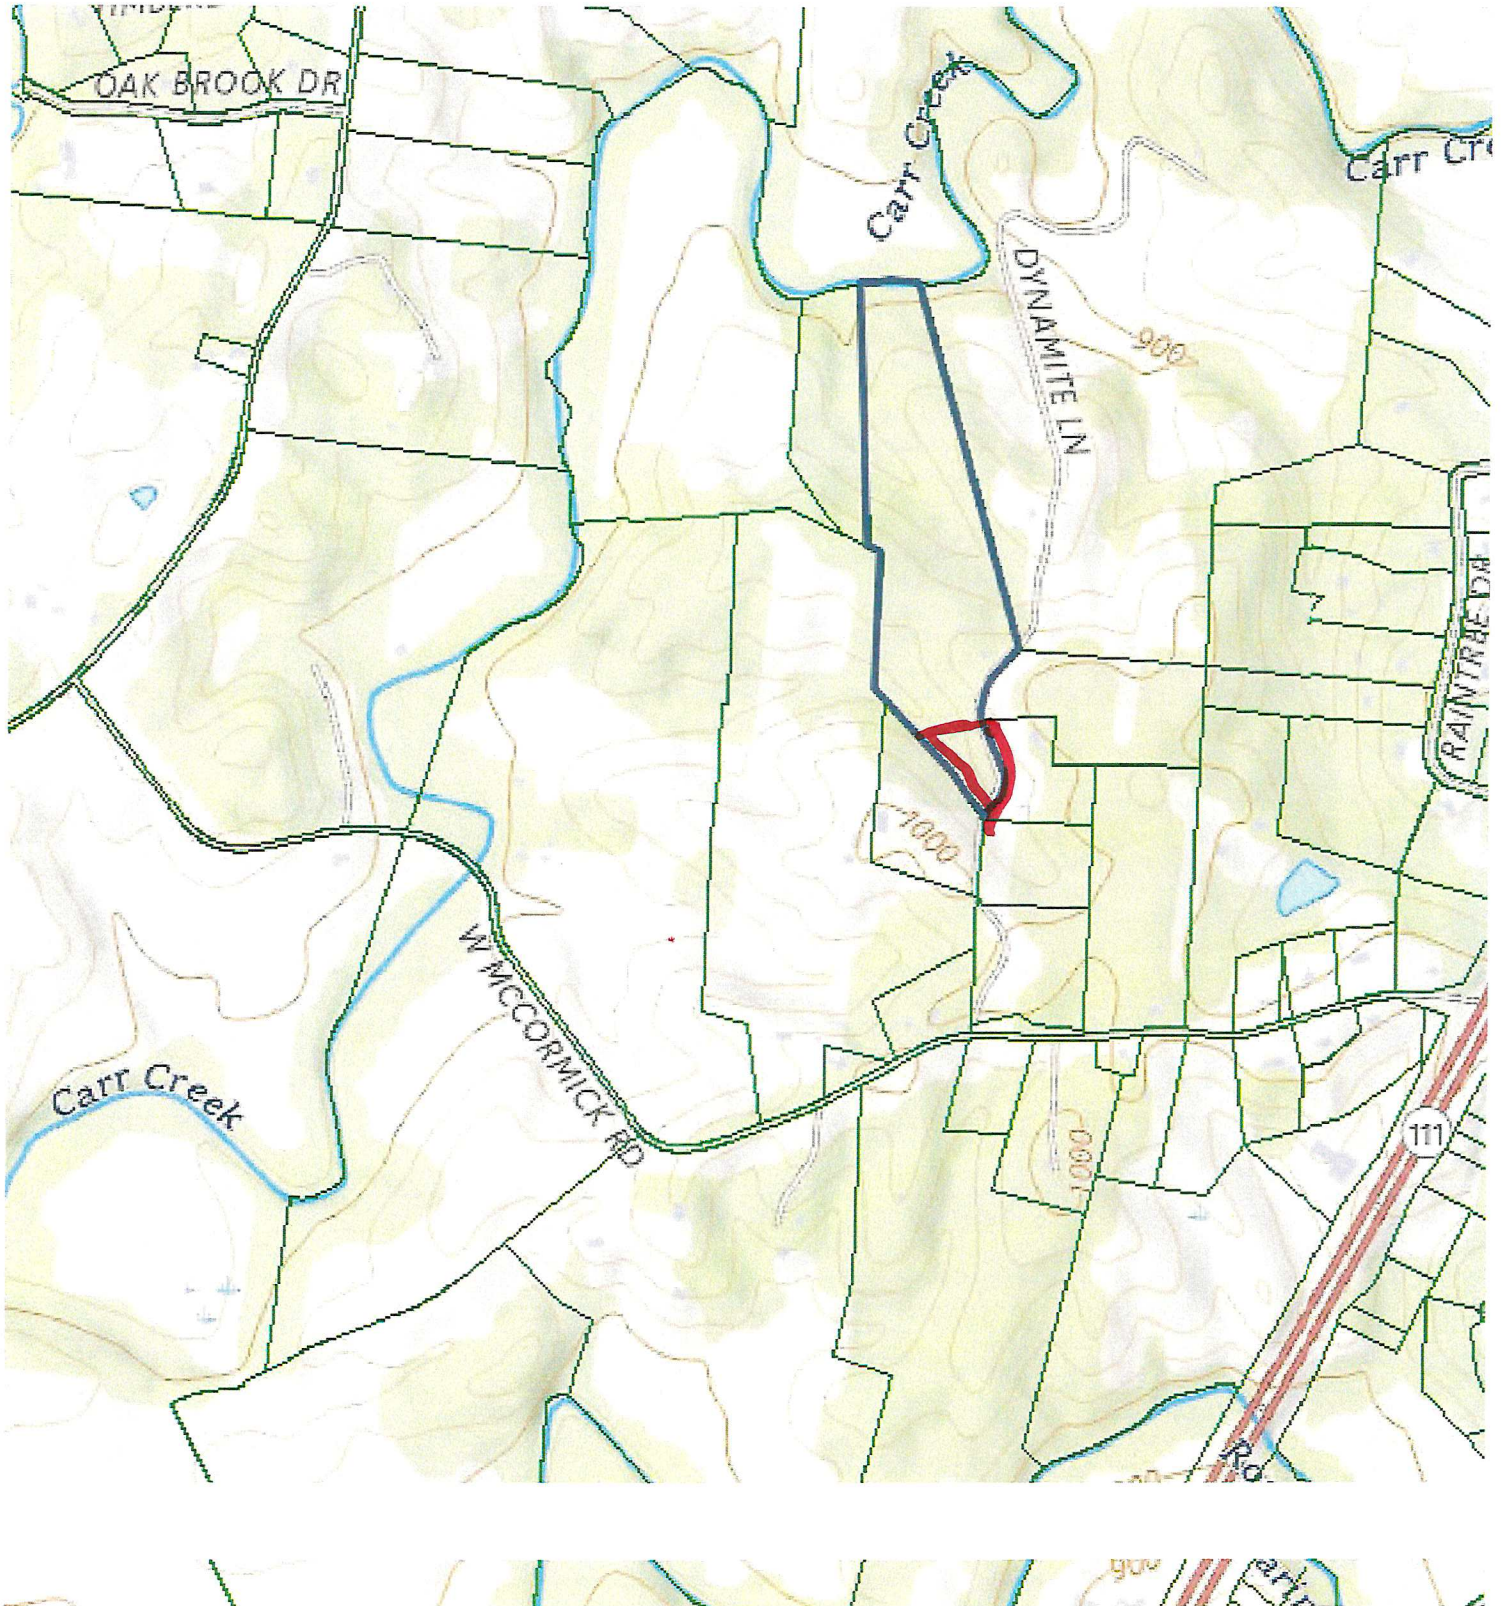

Debra Dodd
No. 1 Quality Realty
931-397-1660
debradodd@no1qualityrealty.com

MLS Tax Suite™

Powered by CRS Data

Map for Parcel Address: Dynamite Ln TN Parcel ID: 071 006.00

5 AC
Rough Scale

Debra Dodd
No. 1 Quality Realty
931-397-1660
debradodd@no1qualityrealty.com

MLS Tax Suite™

Powered by CRS Data

Map for Parcel Address: Dynamite Ln TN Parcel ID: 071 006.00

Debra Dodd
No. 1 Quality Realty
931-397-1660
debradodd@no1qualityrealty.com

MLS Tax Suite™

Powered by CRS Data

Map for Parcel Address: Dynamite Ln TN Parcel ID: 071 006.00

Google

© 2026 Courthouse Retrieval System, Inc. All Rights Reserved.
Map data © 2026 Imagery © 2026 Airbus, Maxar Technologies