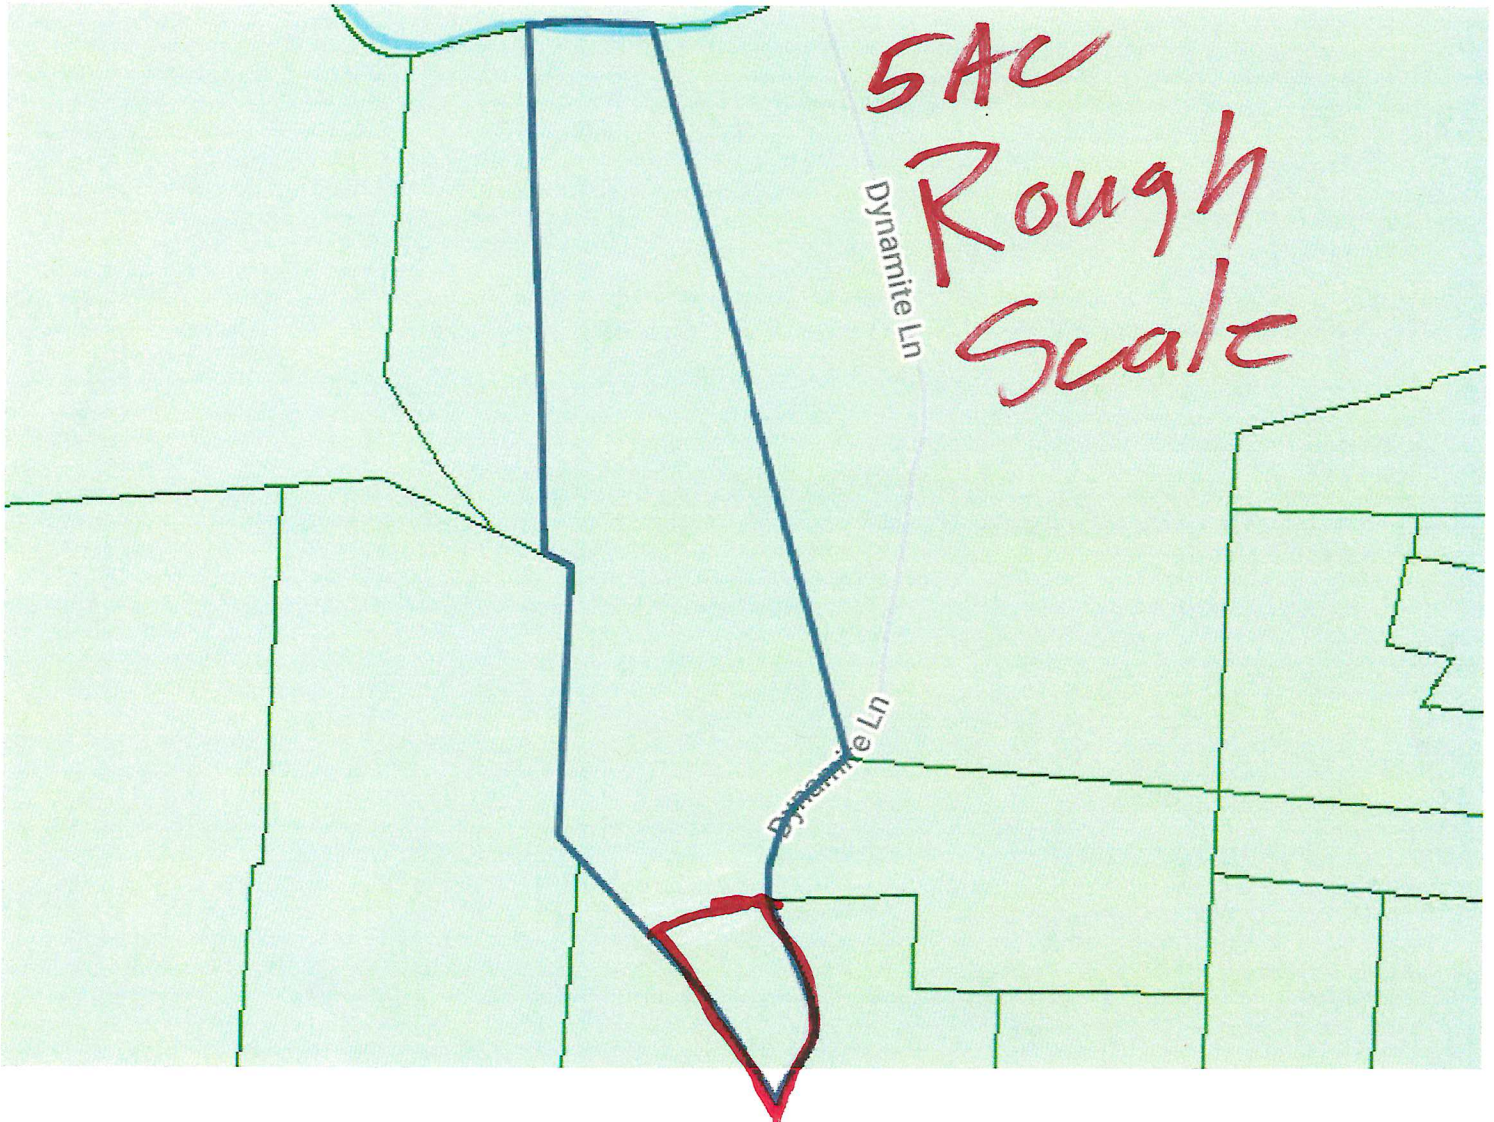

Debra Dodd
No. 1 Quality Realty
931-397-1660
debradodd@no1qualityrealty.com

MLS Tax Suite™

Powered by CRS Data

Map for Parcel Address: Dynamite Ln TN Parcel ID: 071 006.00

5 AC
Rough Scale

Debra Dodd
No. 1 Quality Realty
931-397-1660
debradodd@no1qualityrealty.com

MLS Tax Suite™

Powered by CRS Data

Map for Parcel Address: Dynamite Ln TN Parcel ID: 071 006.00

Debra Dodd
No. 1 Quality Realty
931-397-1660
debradodd@no1qualityrealty.com

MLS Tax Suite™

Powered by CRS Data

Map for Parcel Address: Dynamite Ln TN Parcel ID: 071 006.00

Google

© 2026 Courthouse Retrieval System, Inc. All Rights Reserved.
Map data © 2026 Imagery © 2026 Airbus, Maxar Technologies