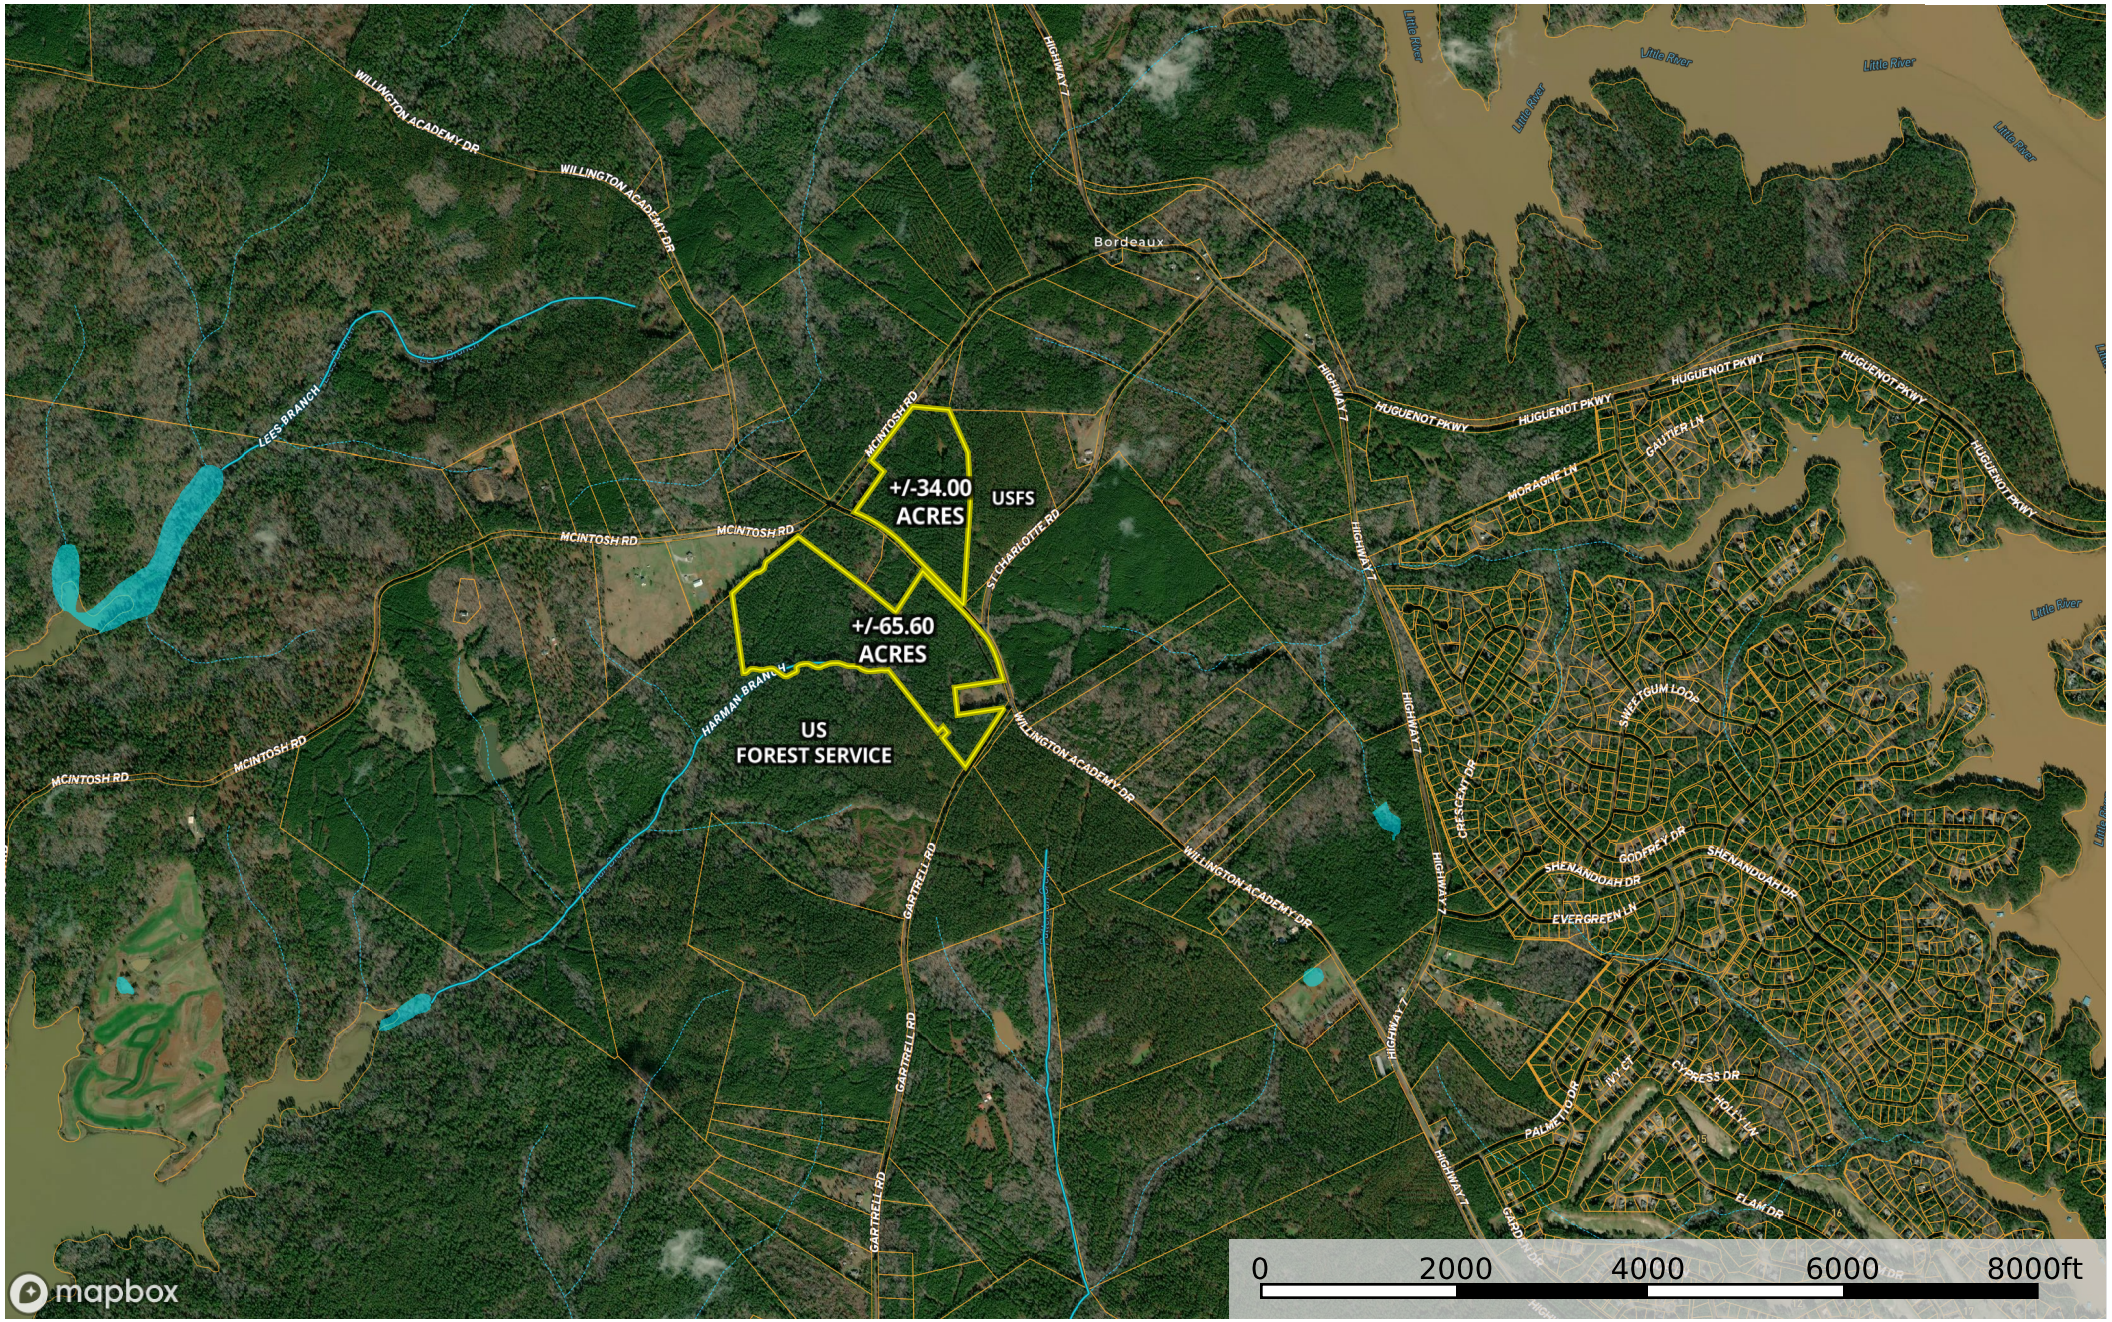

Haley - Willington Academy

South Carolina, AC +/-

- Boundary 2 1
- Boundary 1 1
- Stream, Intermittent
- River/Creek
- Water Body