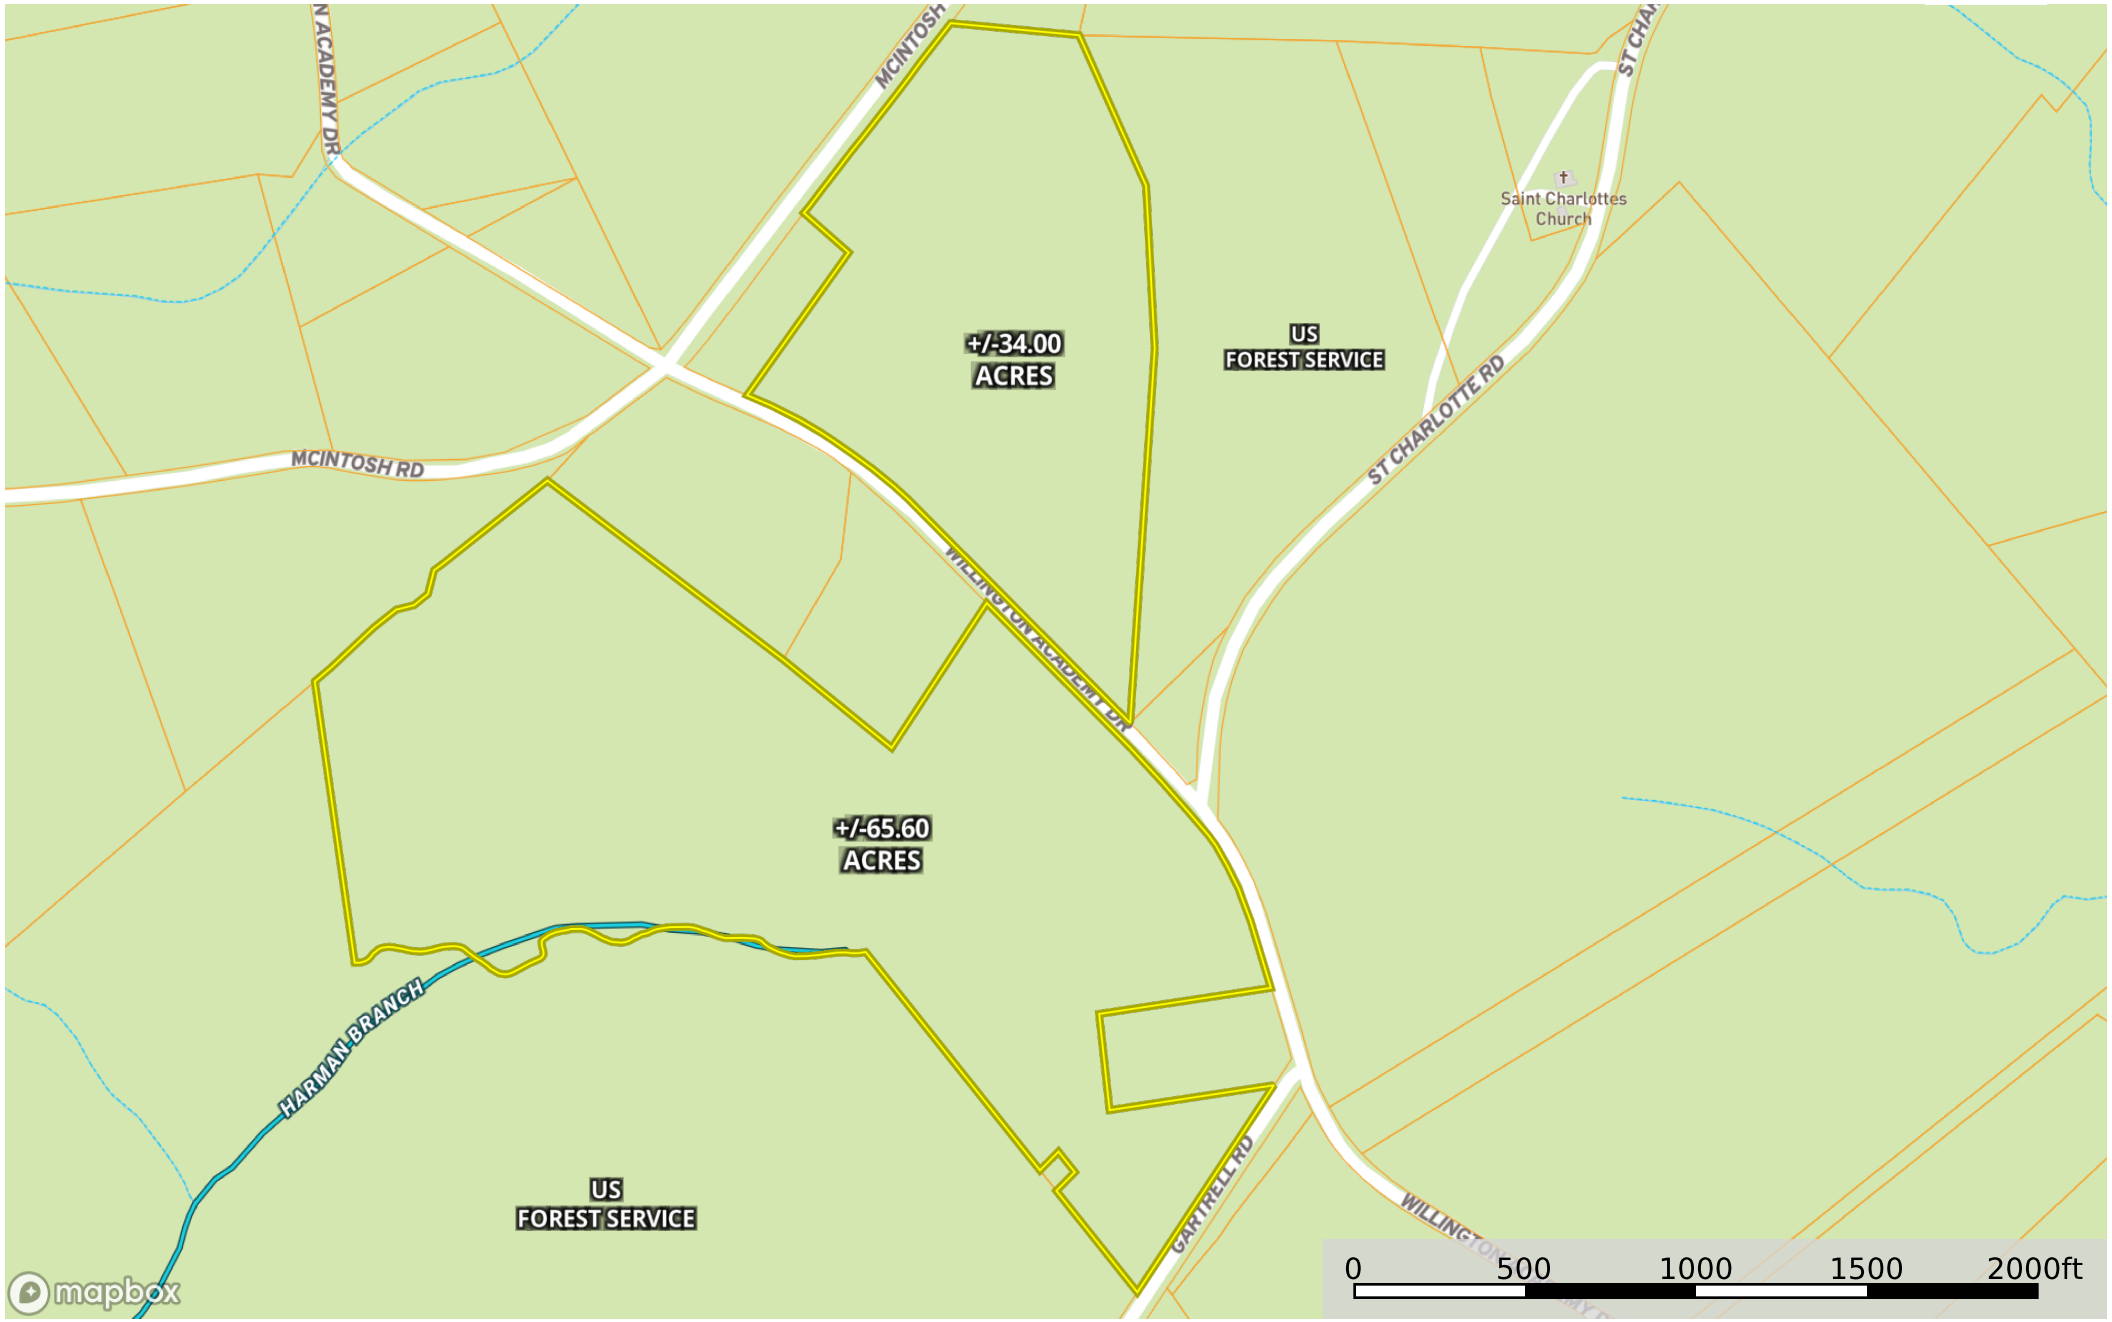

Haley - Willington Academy

South Carolina, AC +/-

- Boundary 2 1
- Boundary 1 1
- Stream, Intermittent
- River/Creek
- Water Body