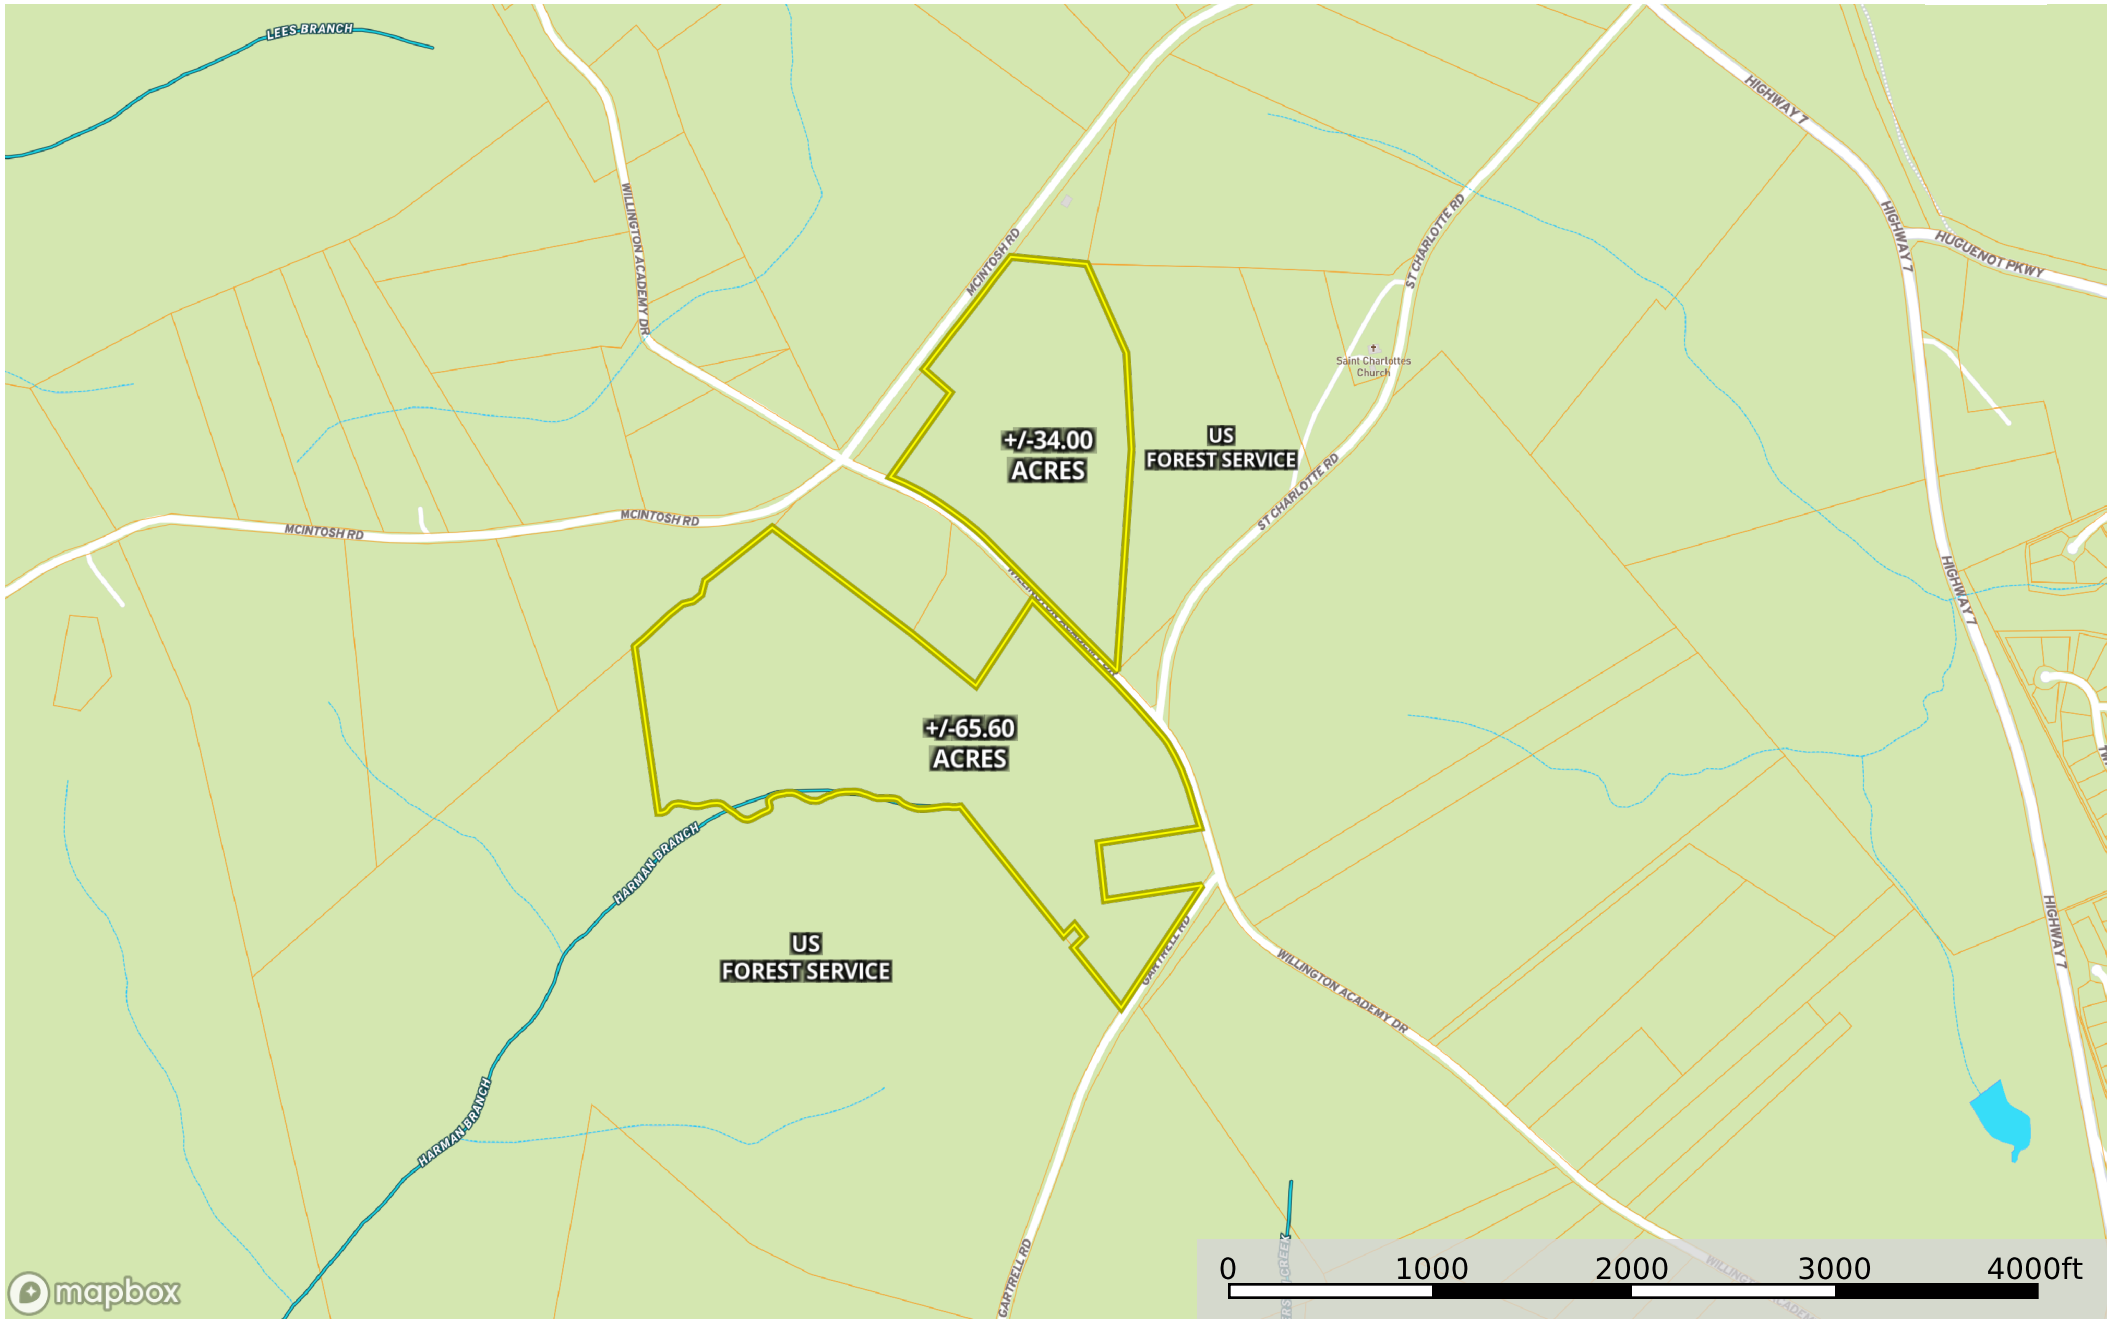

# Haley - Willington Academy

South Carolina, AC +/-

- Boundary 2 1
- Boundary 1 1
- Stream, Intermittent
- River/Creek
- Water Body