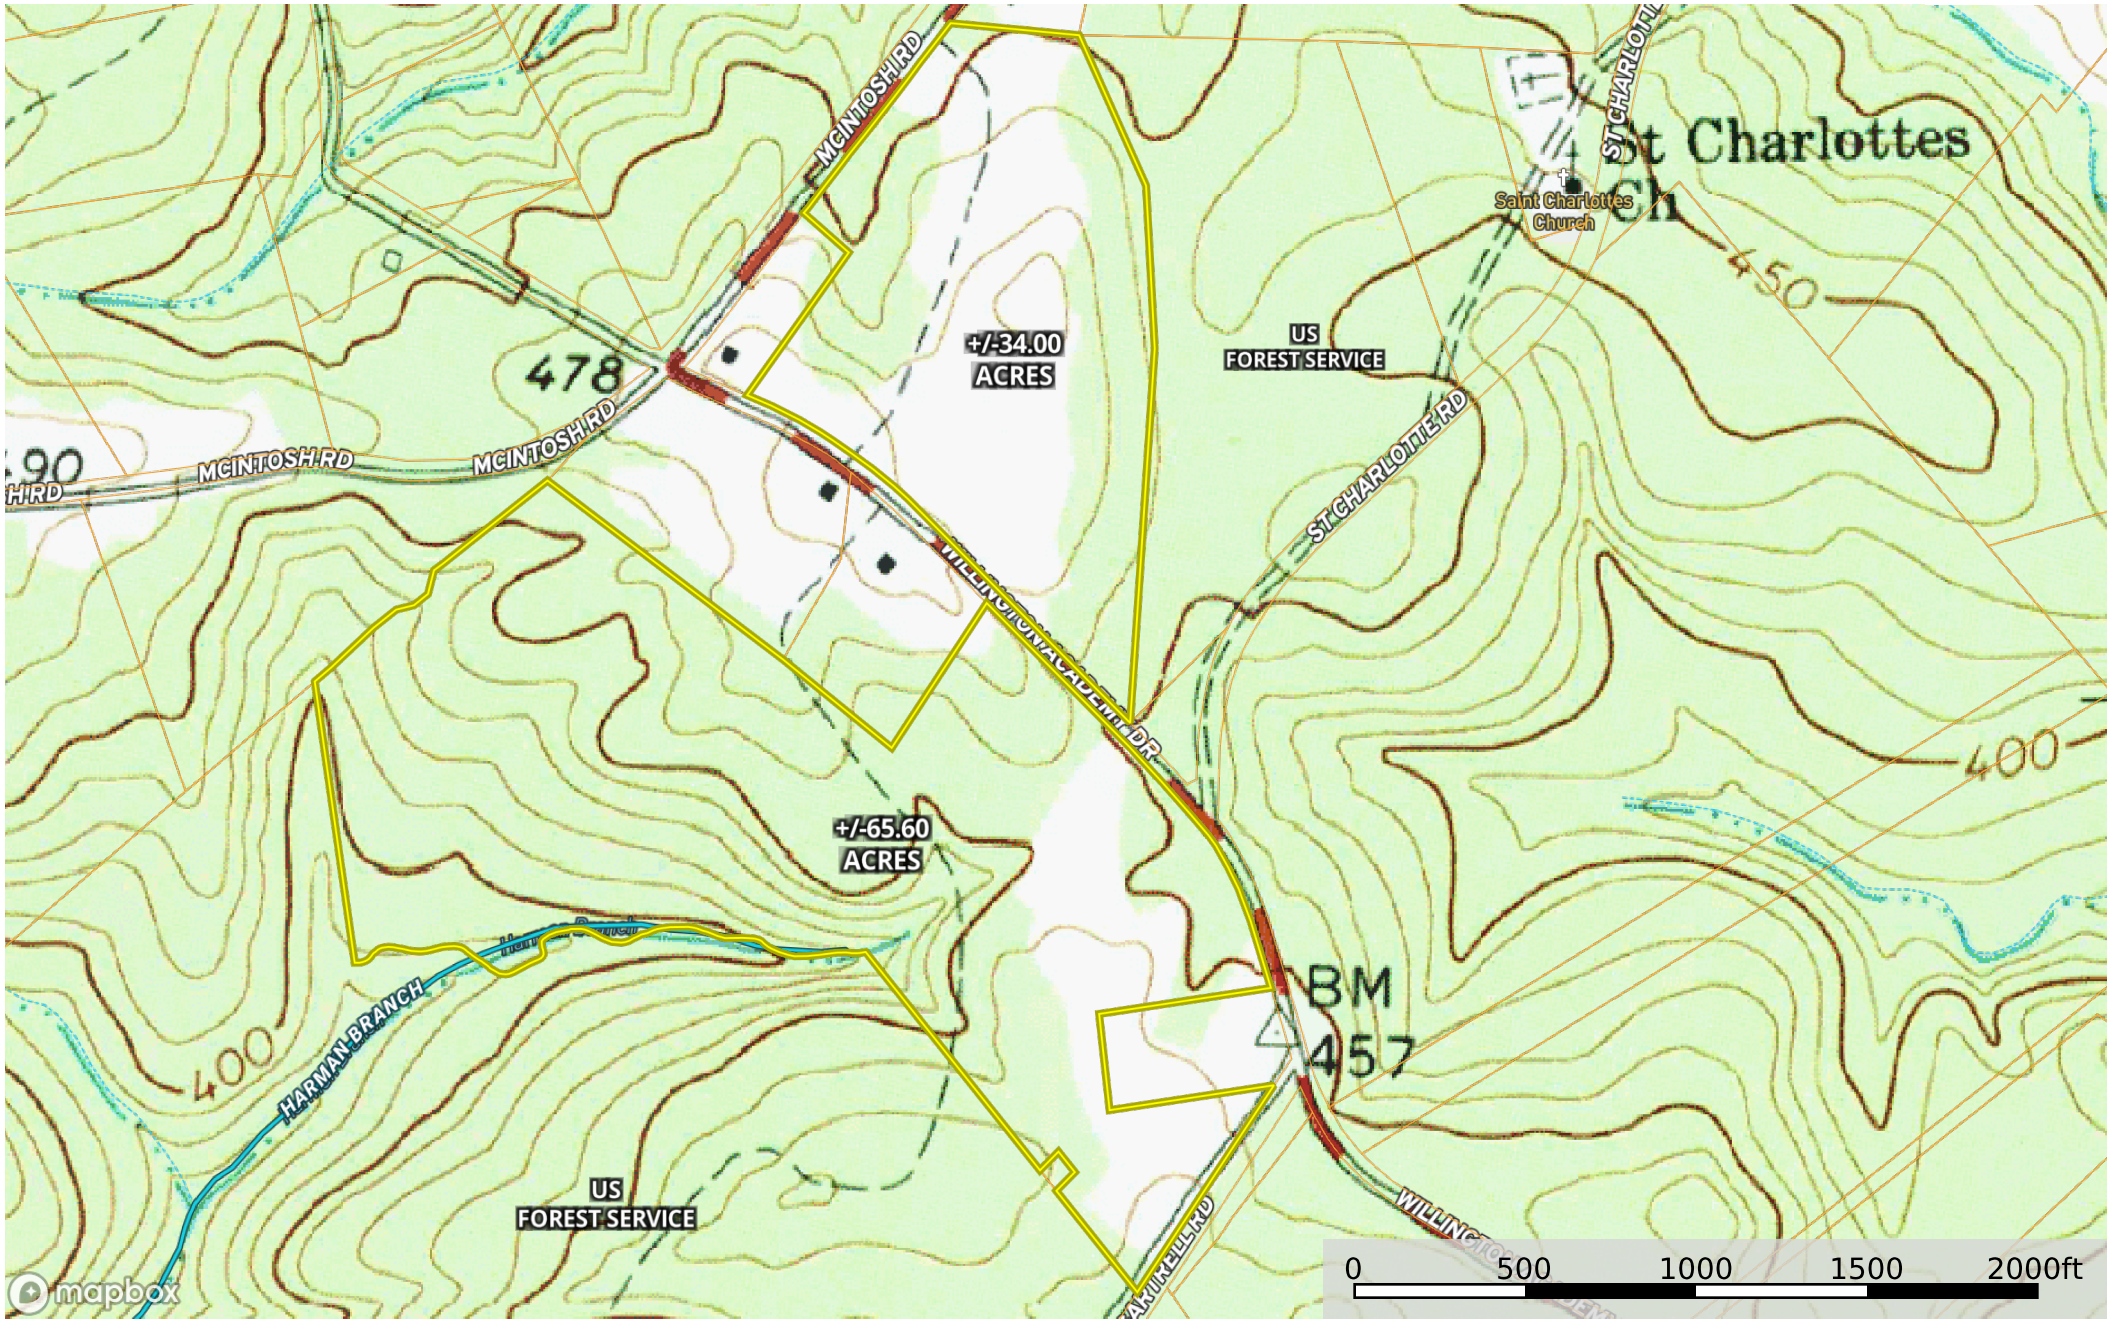

Haley - Willington Academy

South Carolina, AC +/-

- Boundary 2 1
- Boundary 1 1
- Stream, Intermittent
- River/Creek
- Water Body