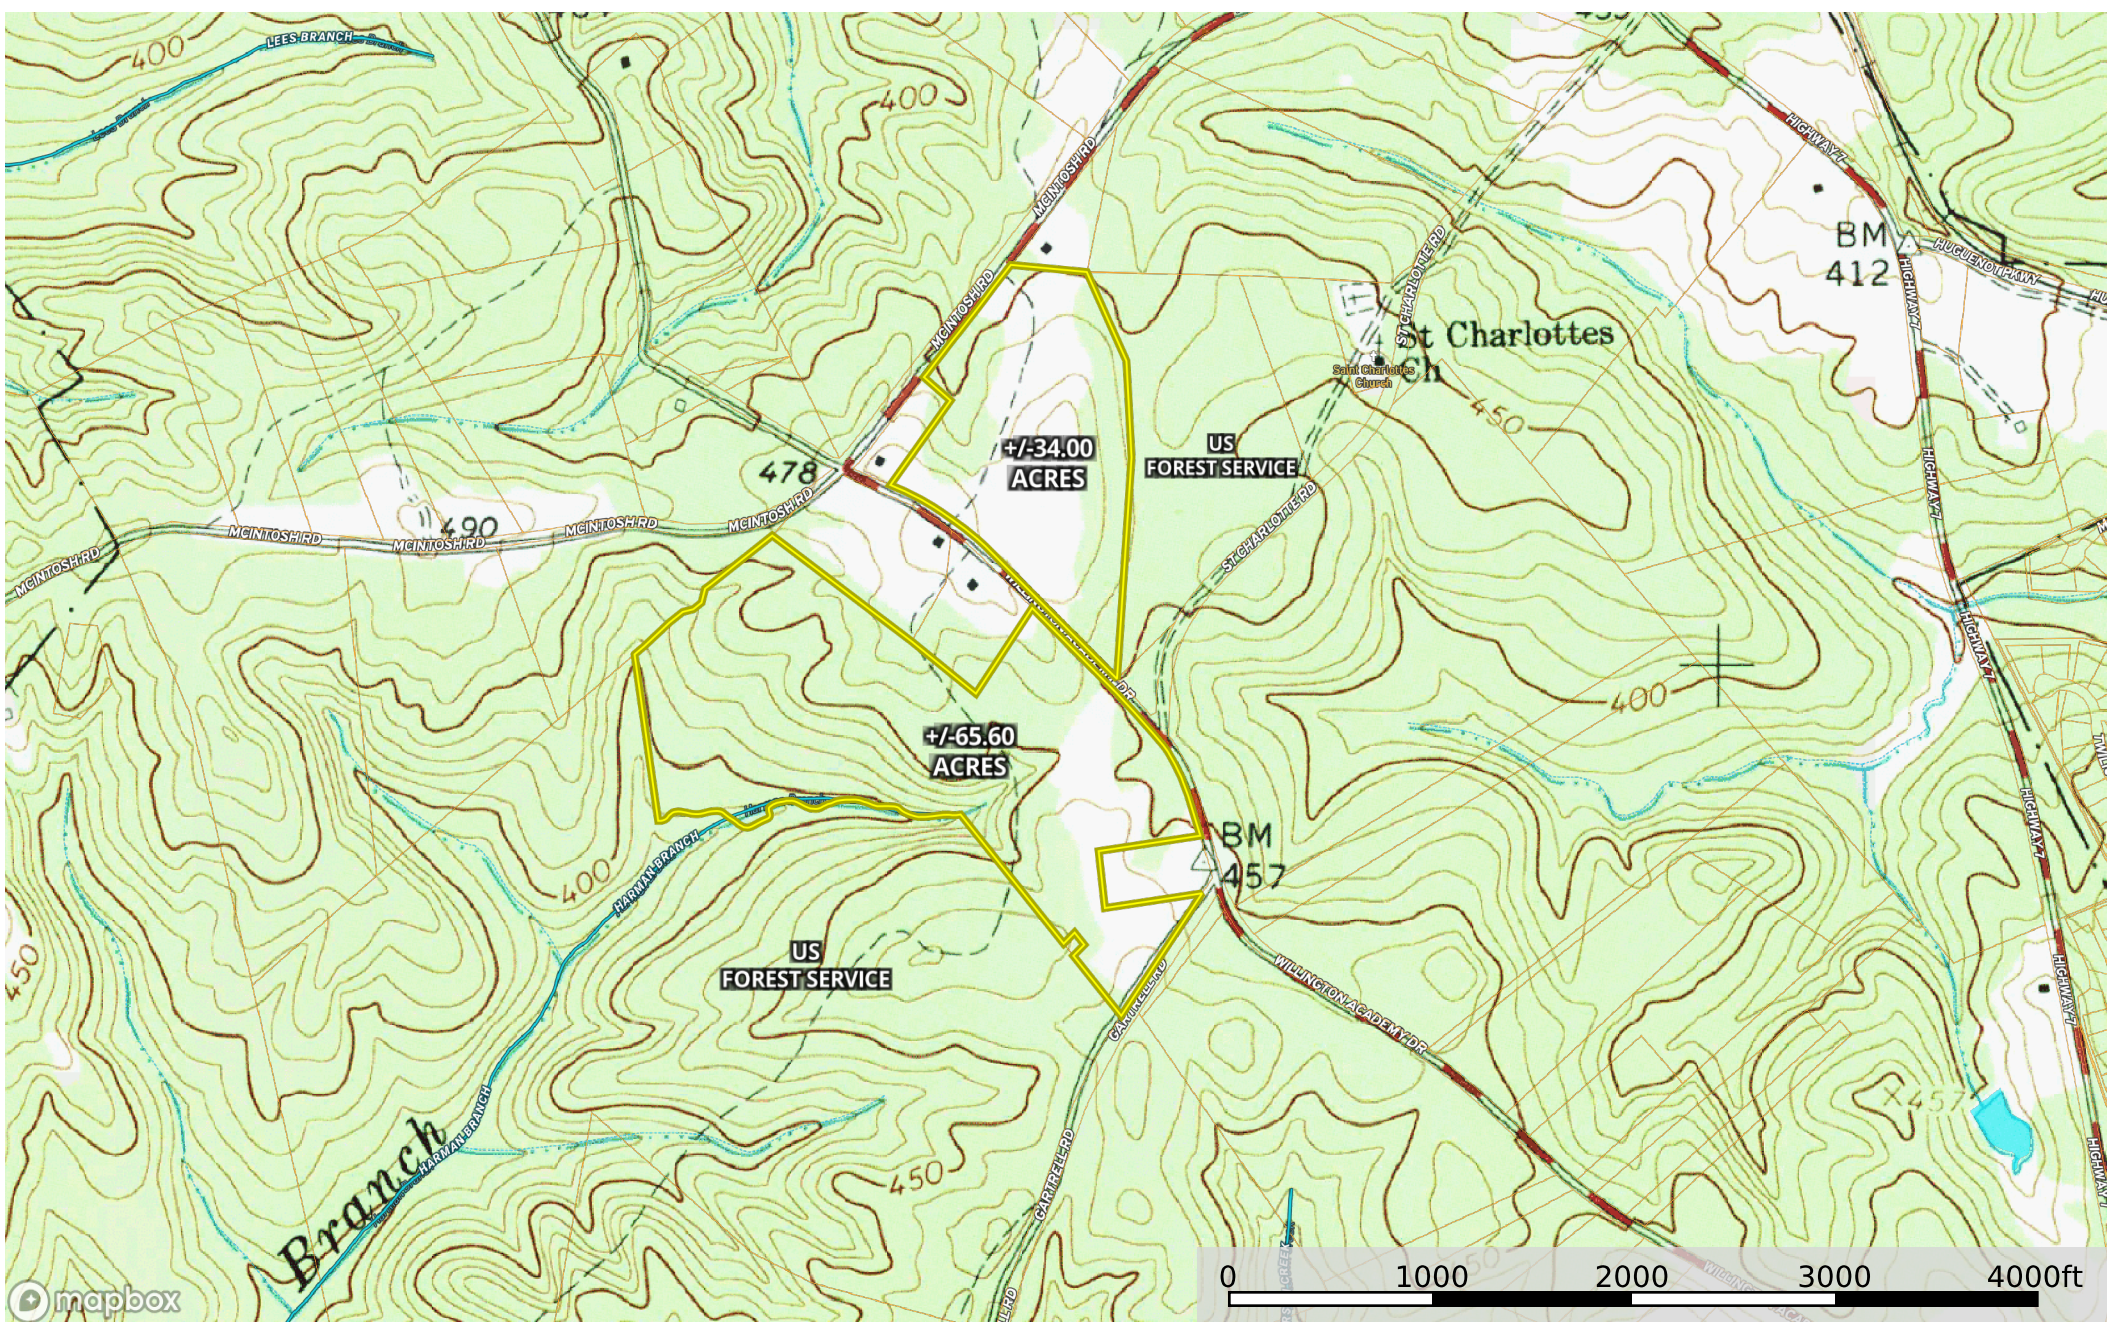

# Haley - Willington Academy

South Carolina, AC +/-

- Boundary 2 1
- Boundary 1 1
- Stream, Intermittent
- River/Creek
- Water Body