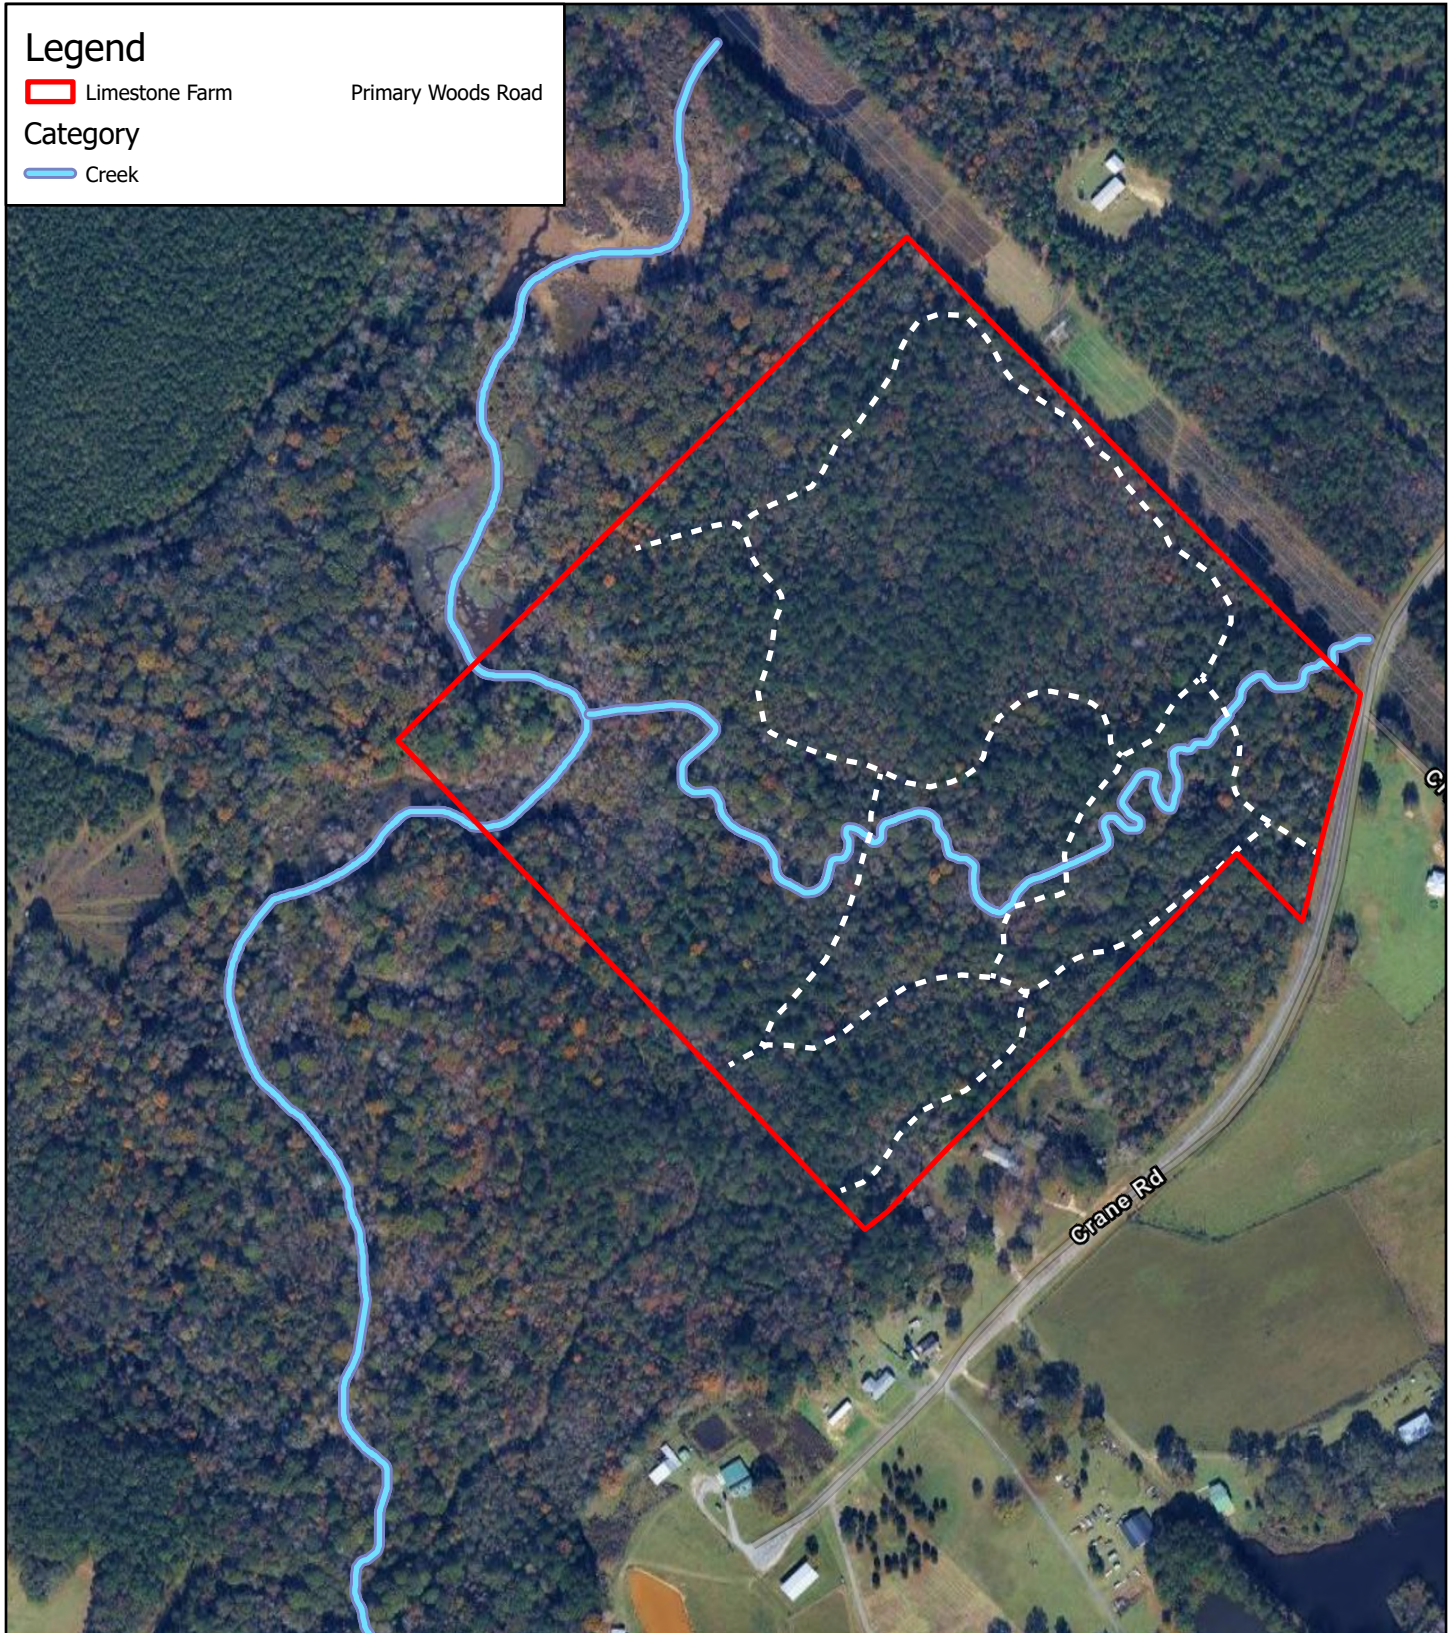

Legend

-  Limestone Farm
-  Creek
-  Primary Woods Road

Crane Road Farm

Bleckley County GA - 54 Acres +/-

JACK R FRANKHOUSER, ALC
REALTOR/FORESTER
ACCREDITED LAND CONSULTANT
912-678-5920 | GH.LAND.COM

2026

1 inch equals 500 feet

Coordinate System: WGS 1984 Web Mercator Auxiliary Sphere

Center: 83.3517°W 32.3524°N