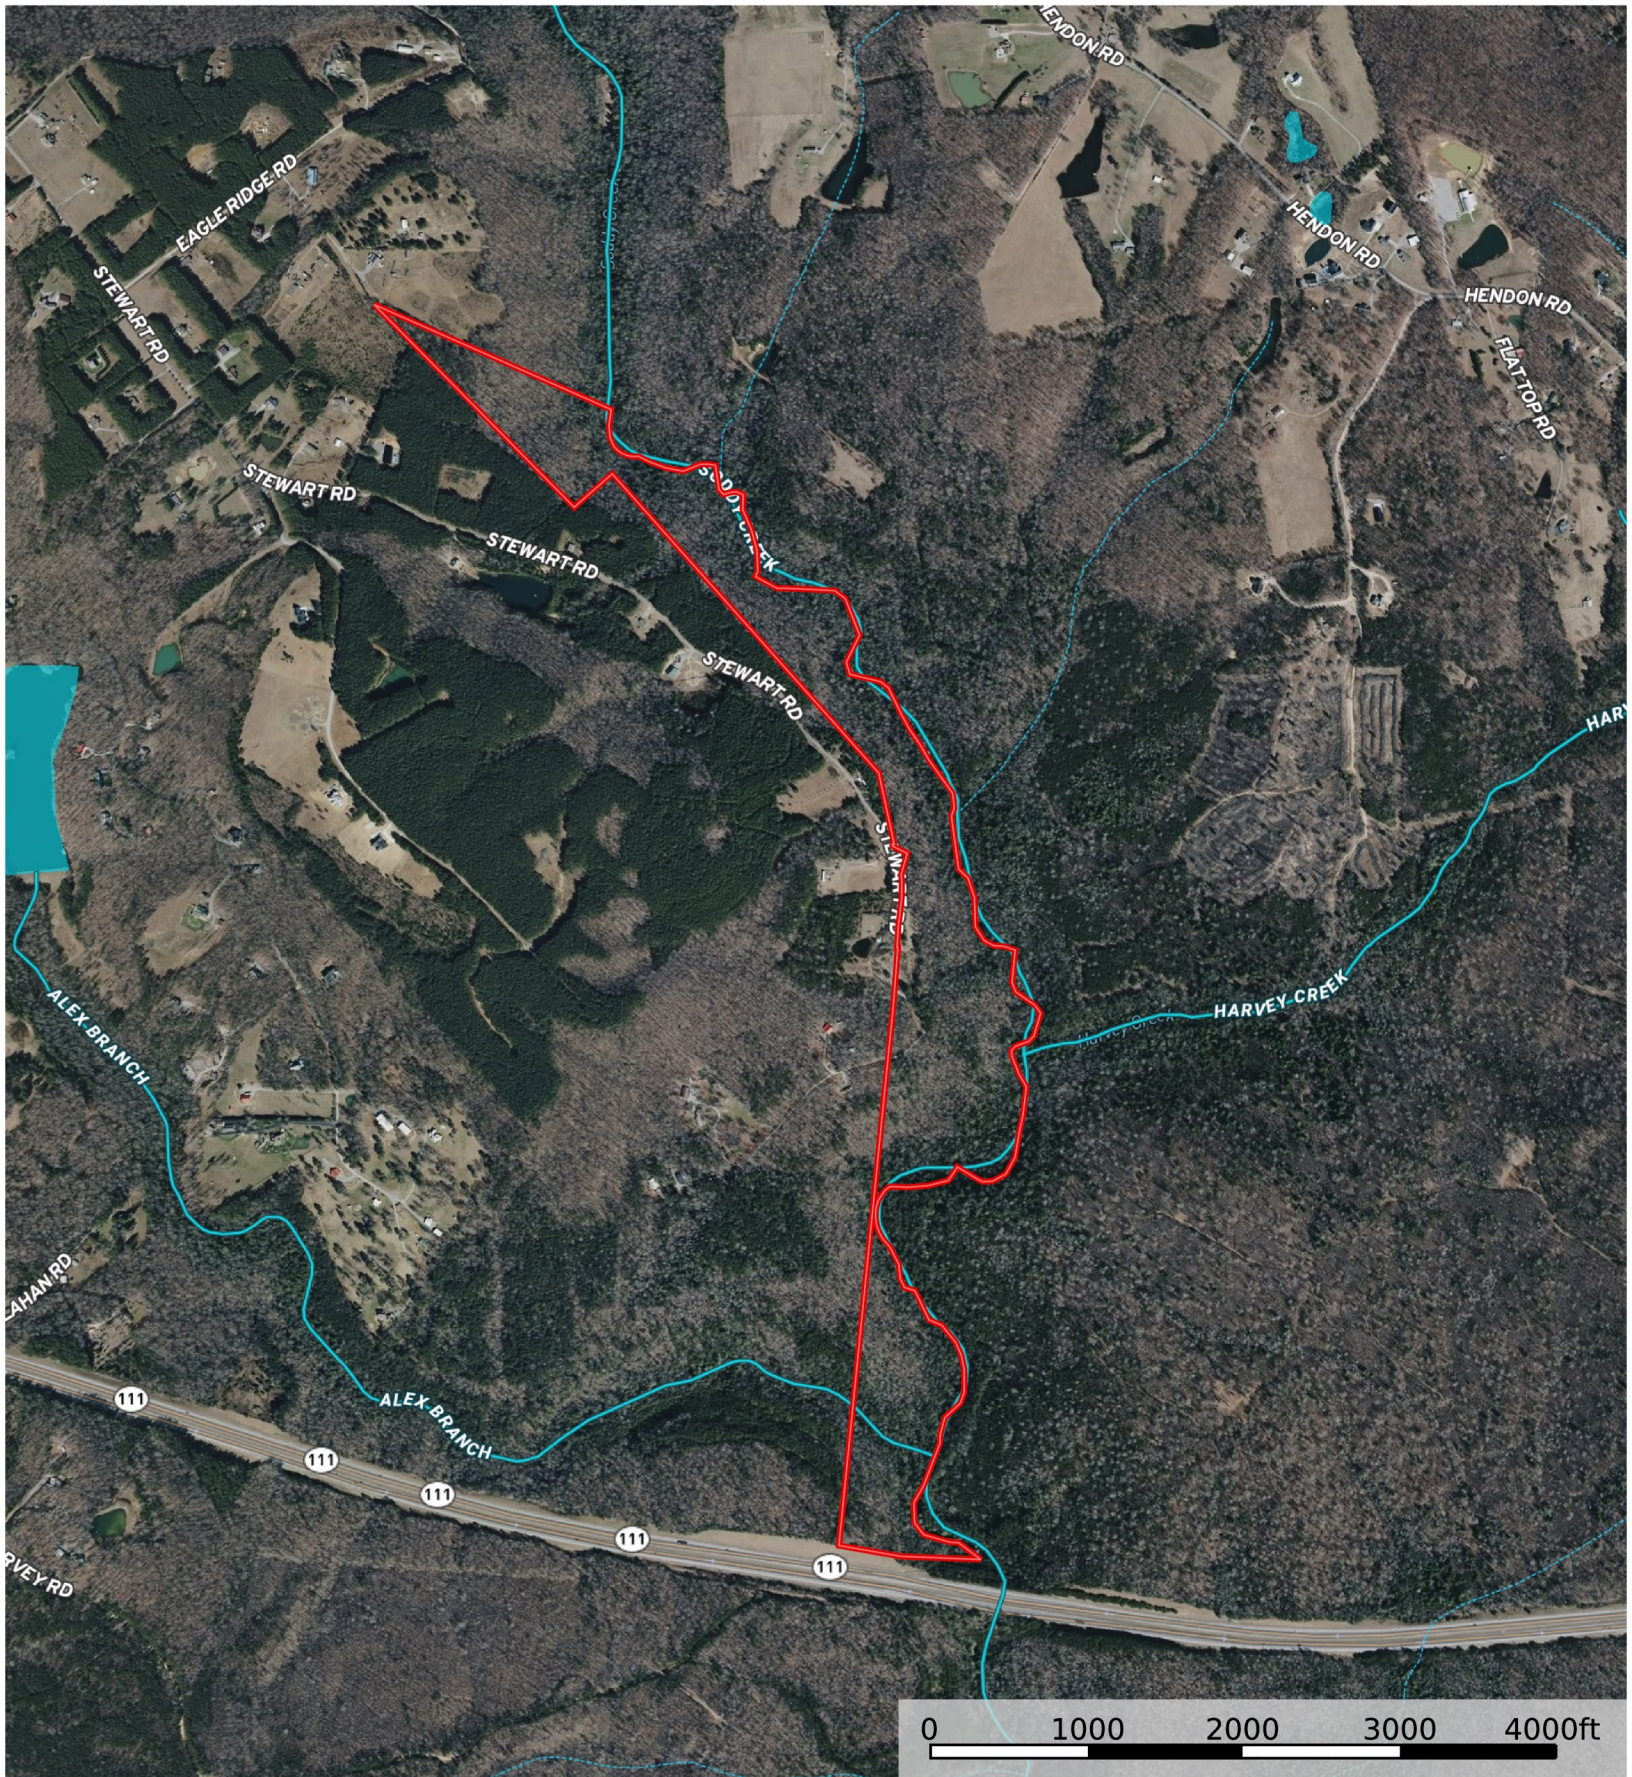

# Stewart Road

Sequatchie County, Tennessee, 109.89 AC +/-

**id.** The information contained herein was obtained from sources deemed to be reliable. Land id® Services makes no warranties or guarantees as to the completeness or accuracy thereof.