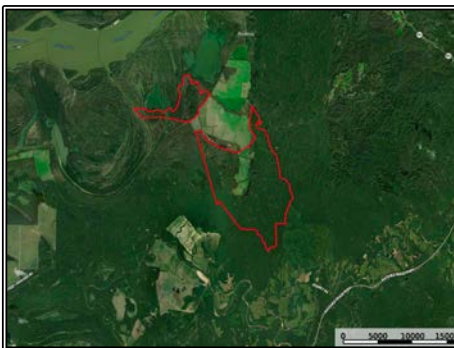

Slade Priest
 sladepriest1@gmail.com
 Office: (601) 250-0017
 Cell: (601) 888-0094
 SouthernStatesRealty.com

Southern States Realty

Own a share of one of Southwest Mississippi's premier hunting properties at Southside Land Company in Jefferson County, just north of Natchez. This ownership opportunity includes access to approximately 3,100 acres of professionally managed recreational land and a recently renovated 2-bedroom, 1-bath private camp featuring a large covered porch and spacious equipment storage area. The property offers an exceptional mix of 1,400 acres of rolling hardwood hills with food plots, extensive road systems, outstanding deer and turkey hunting, plus 1,600 acres in the renowned Mississippi River Bottoms known for trophy whitetails, duck hunting, and fishing. Members enjoy numerous box stands, feeders, established food plots, a walk-in cooler, skinning facilities, equipment storage, and a community gathering area. With a strong focus on wildlife management, low hunting pressure, and a family-friendly atmosphere, this rare ownership share provides year-round access to some of Mississippi's finest hunting and recreational land.

1 Noble Swamp Road, Lorman, MS

31.818514, -91.200800 GPS

\$419,000

3,100± Acres
 1 Ownership Share
 MLS #4152951

#HUNTINGLANDMAN