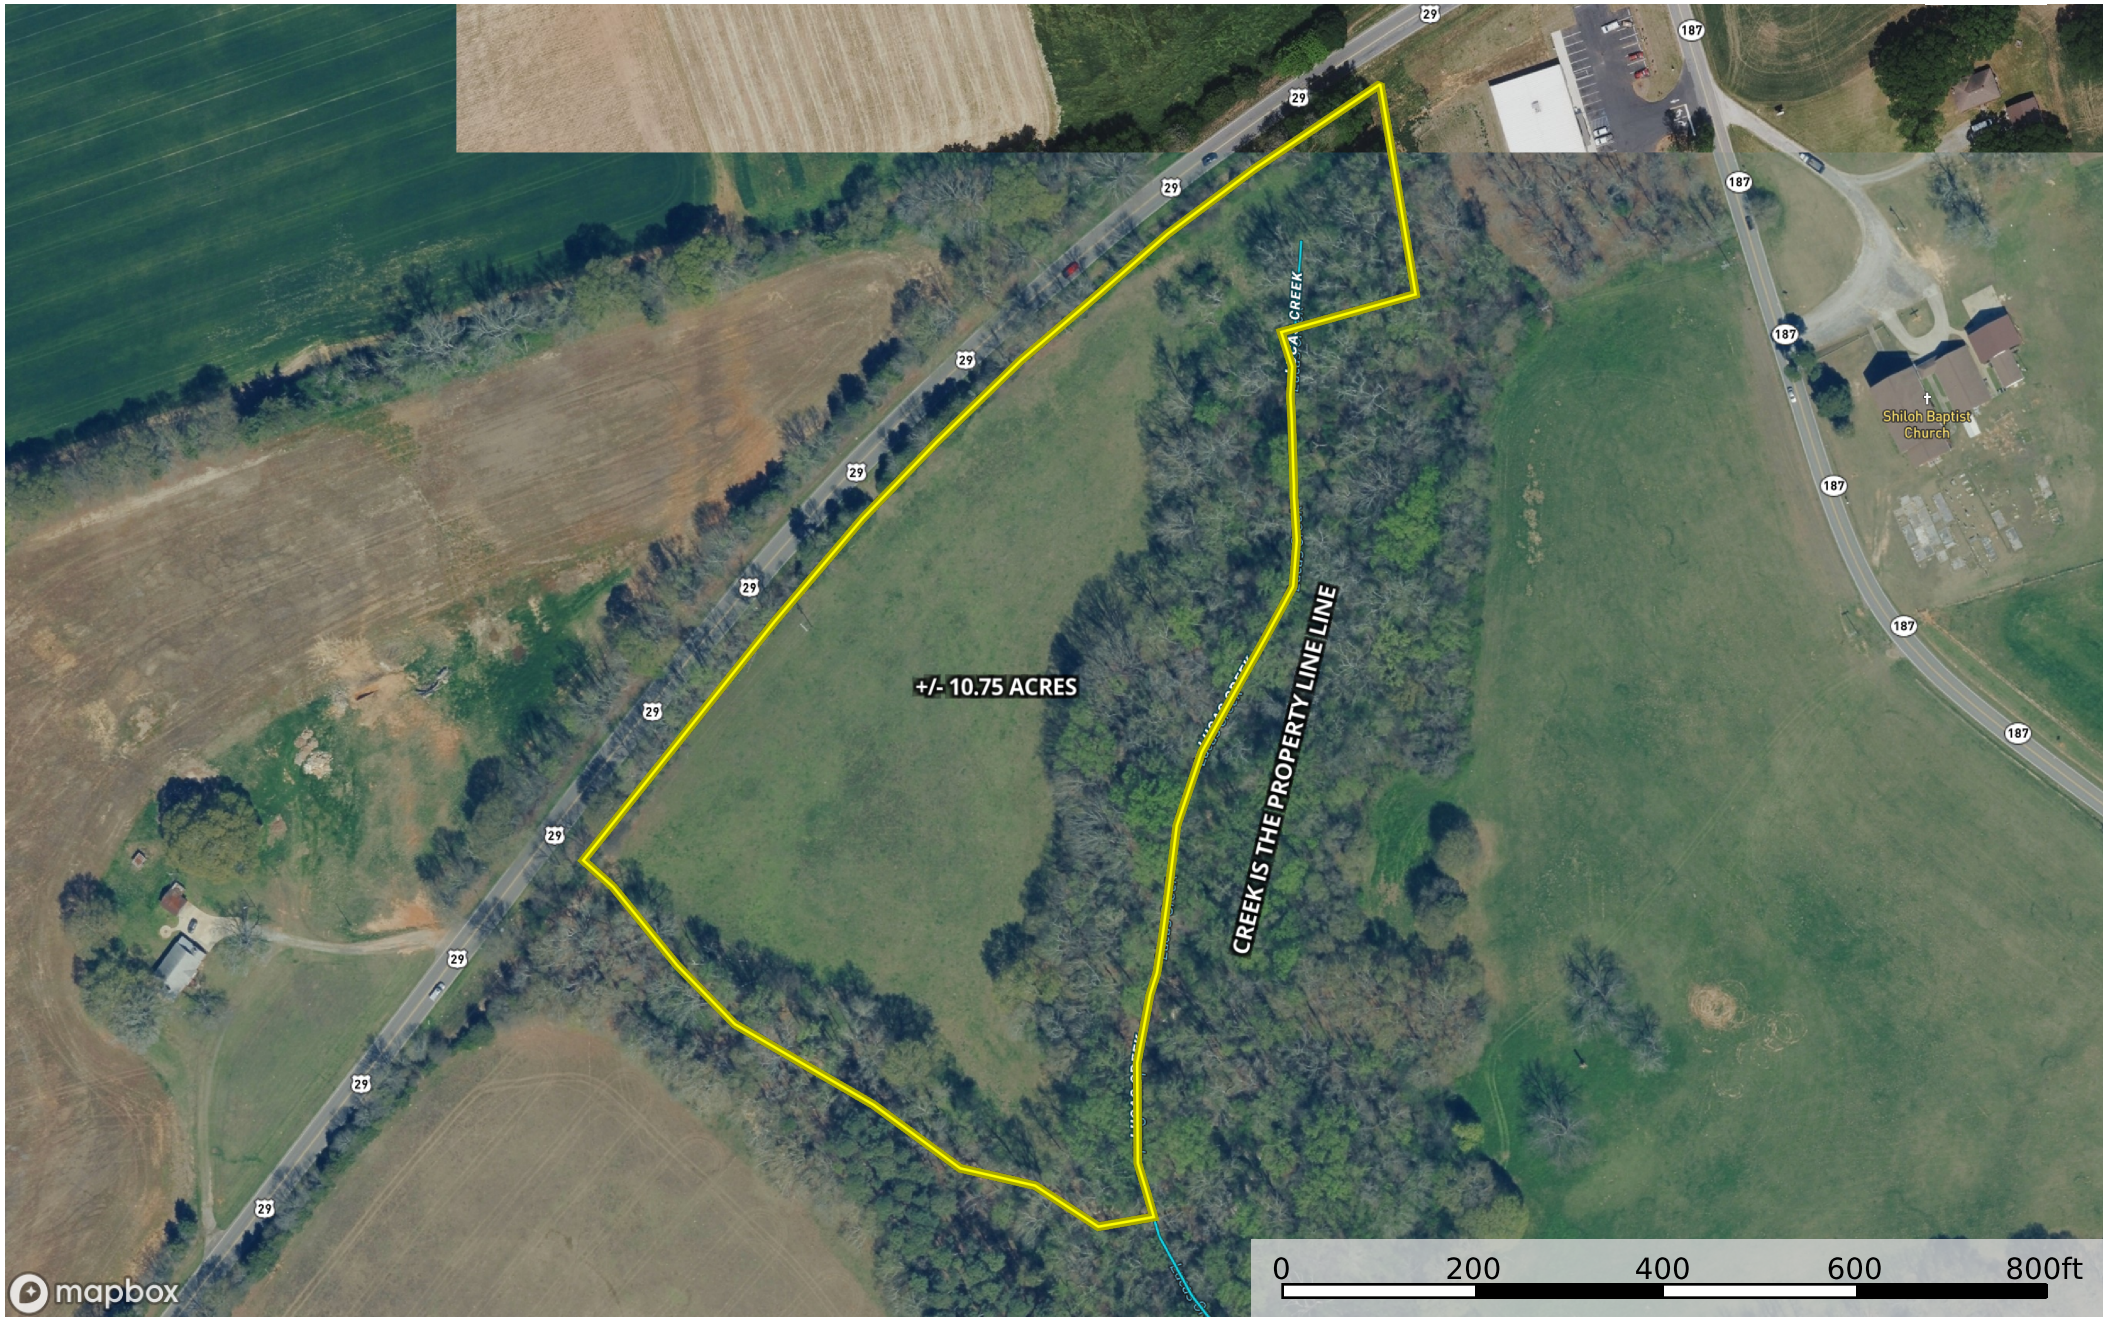

# Bramlett - Hwy. 29 10.75 acres

South Carolina, AC +/-

This map is for illustrative purposes only and is not drawn to scale. Property boundaries, dimensions, acreage, easements, roads, streams, and other features are approximate. Buyers should verify all information through surveys, title work, and independent inspections.