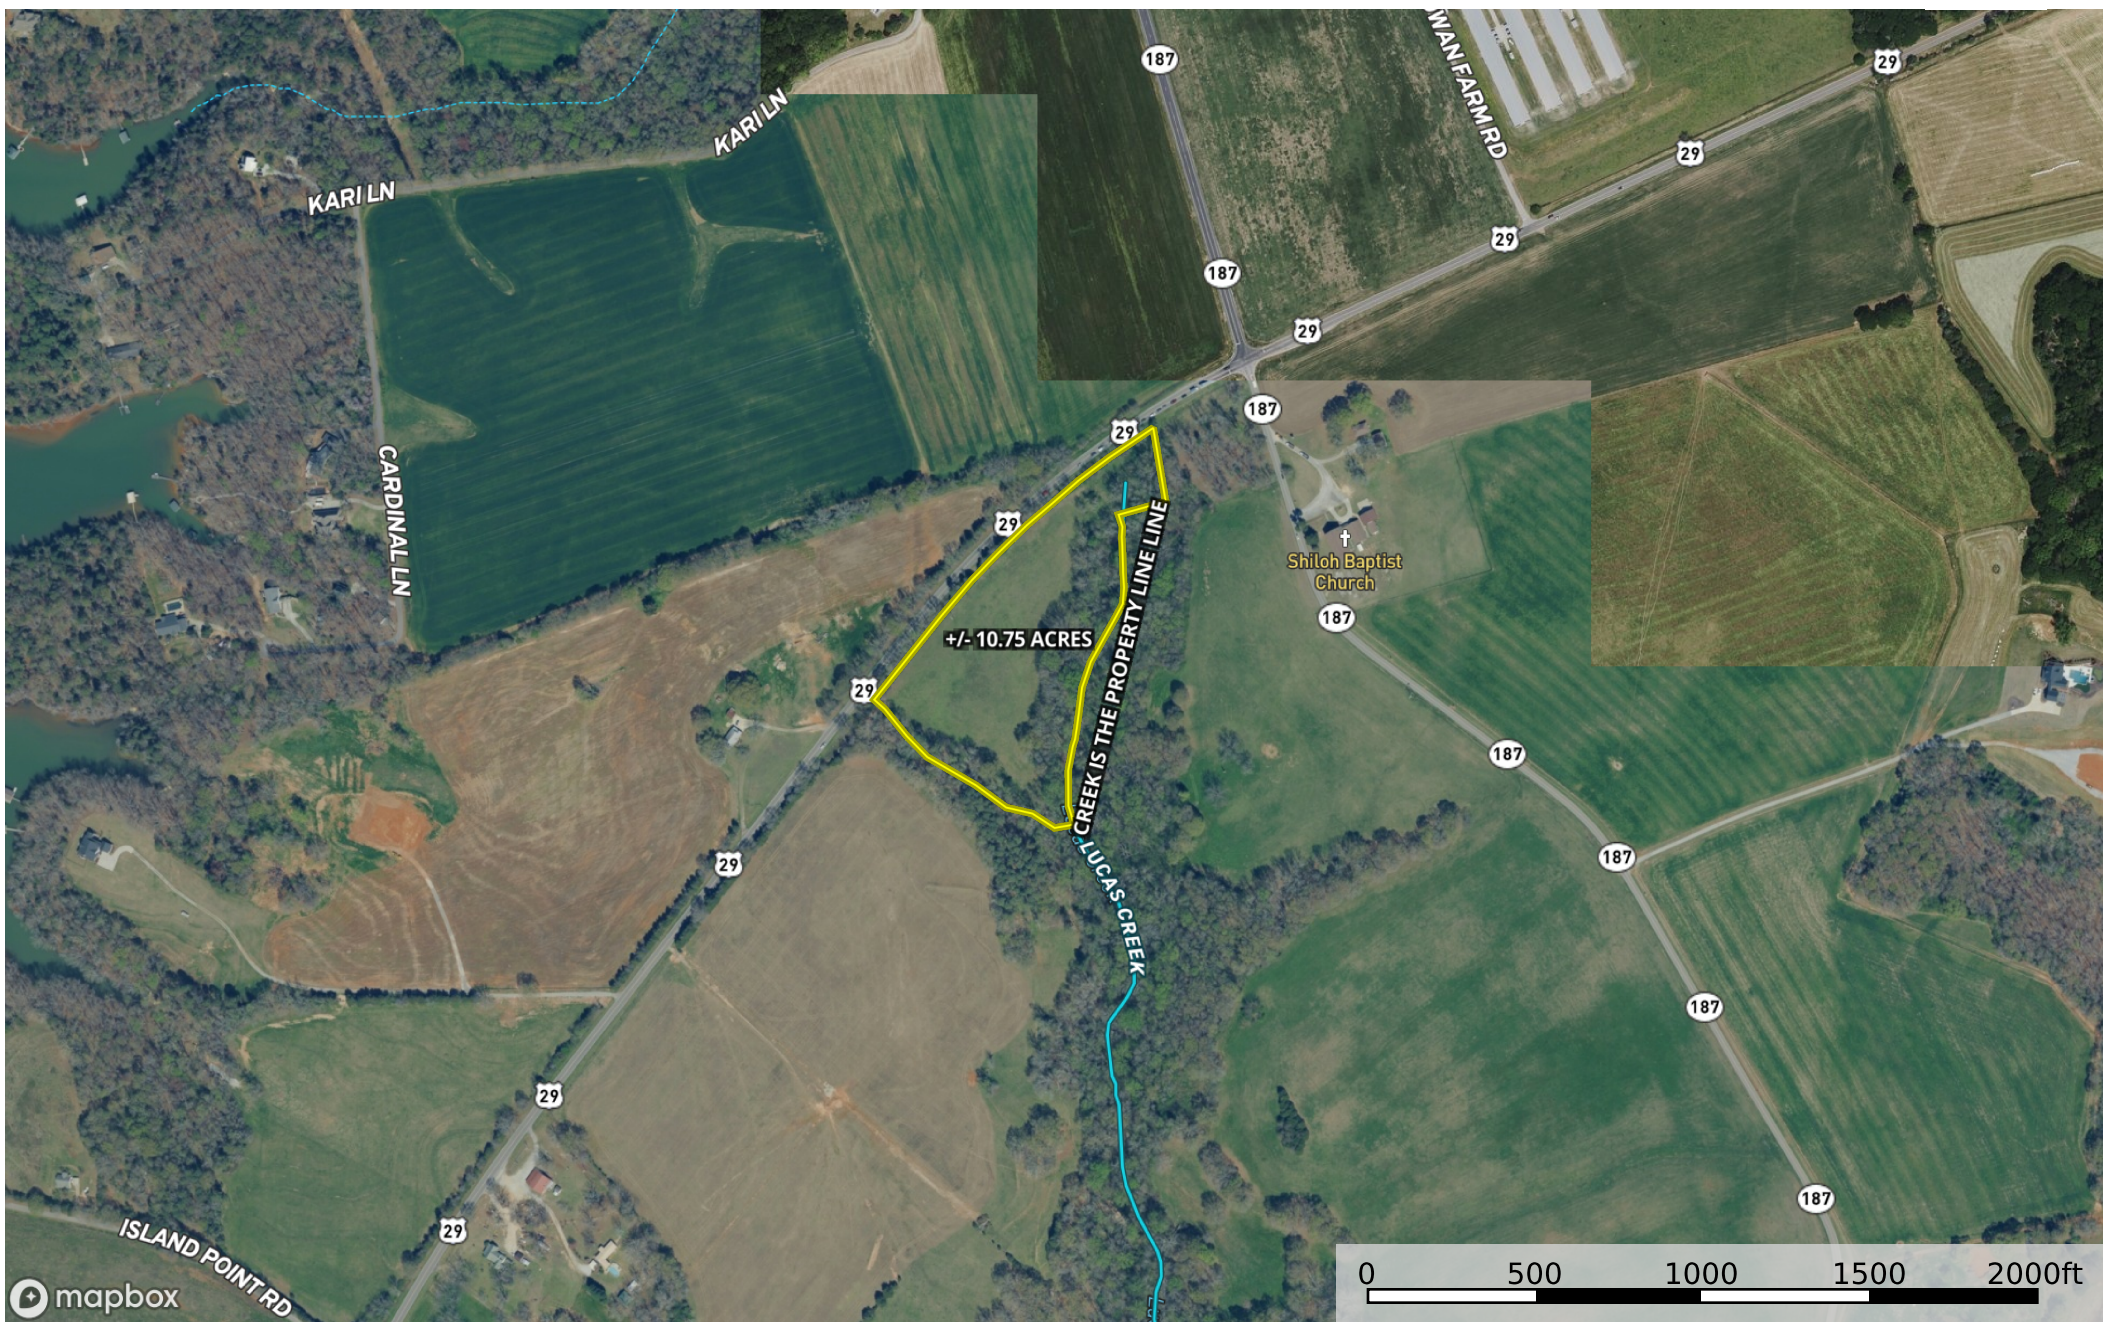

Bramlett - Hwy. 29 10.75 acres

South Carolina, AC +/-

This map is for illustrative purposes only and is not drawn to scale. Property boundaries, dimensions, acreage, easements, roads, streams, and other features are approximate. Buyers should verify all information through surveys, title work, and independent inspections.