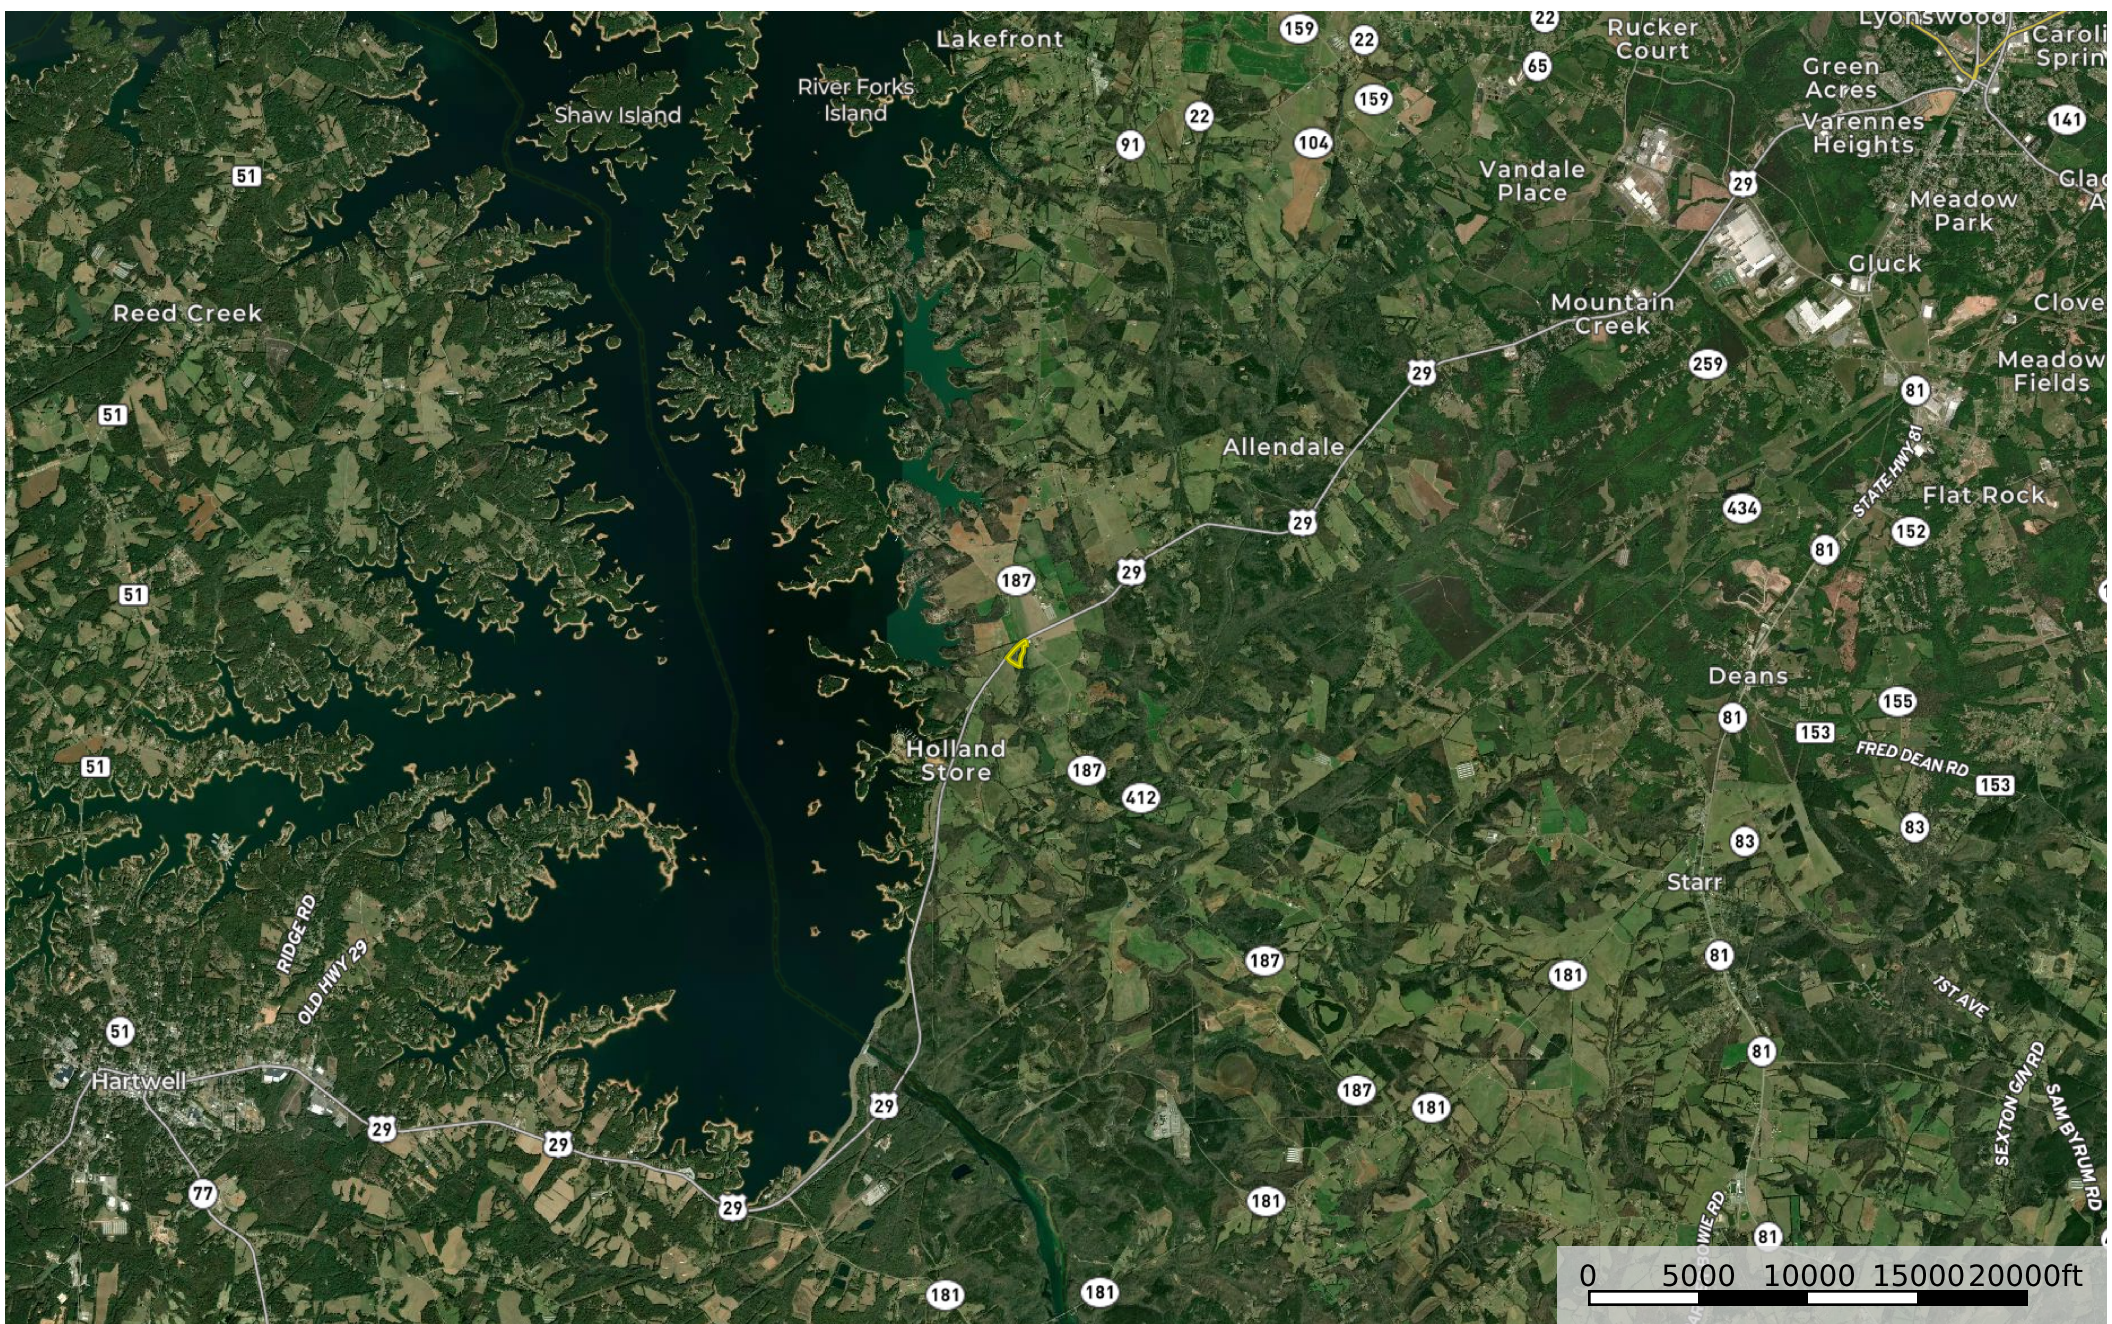

Bramlett - Hwy. 29 10.75 acres

South Carolina, AC +/-

 Boundary 1

This map is for illustrative purposes only and is not drawn to scale. Property boundaries, dimensions, acreage, easements, roads, streams, and other features are approximate. Buyers should verify all information through surveys, title work, and independent inspections.