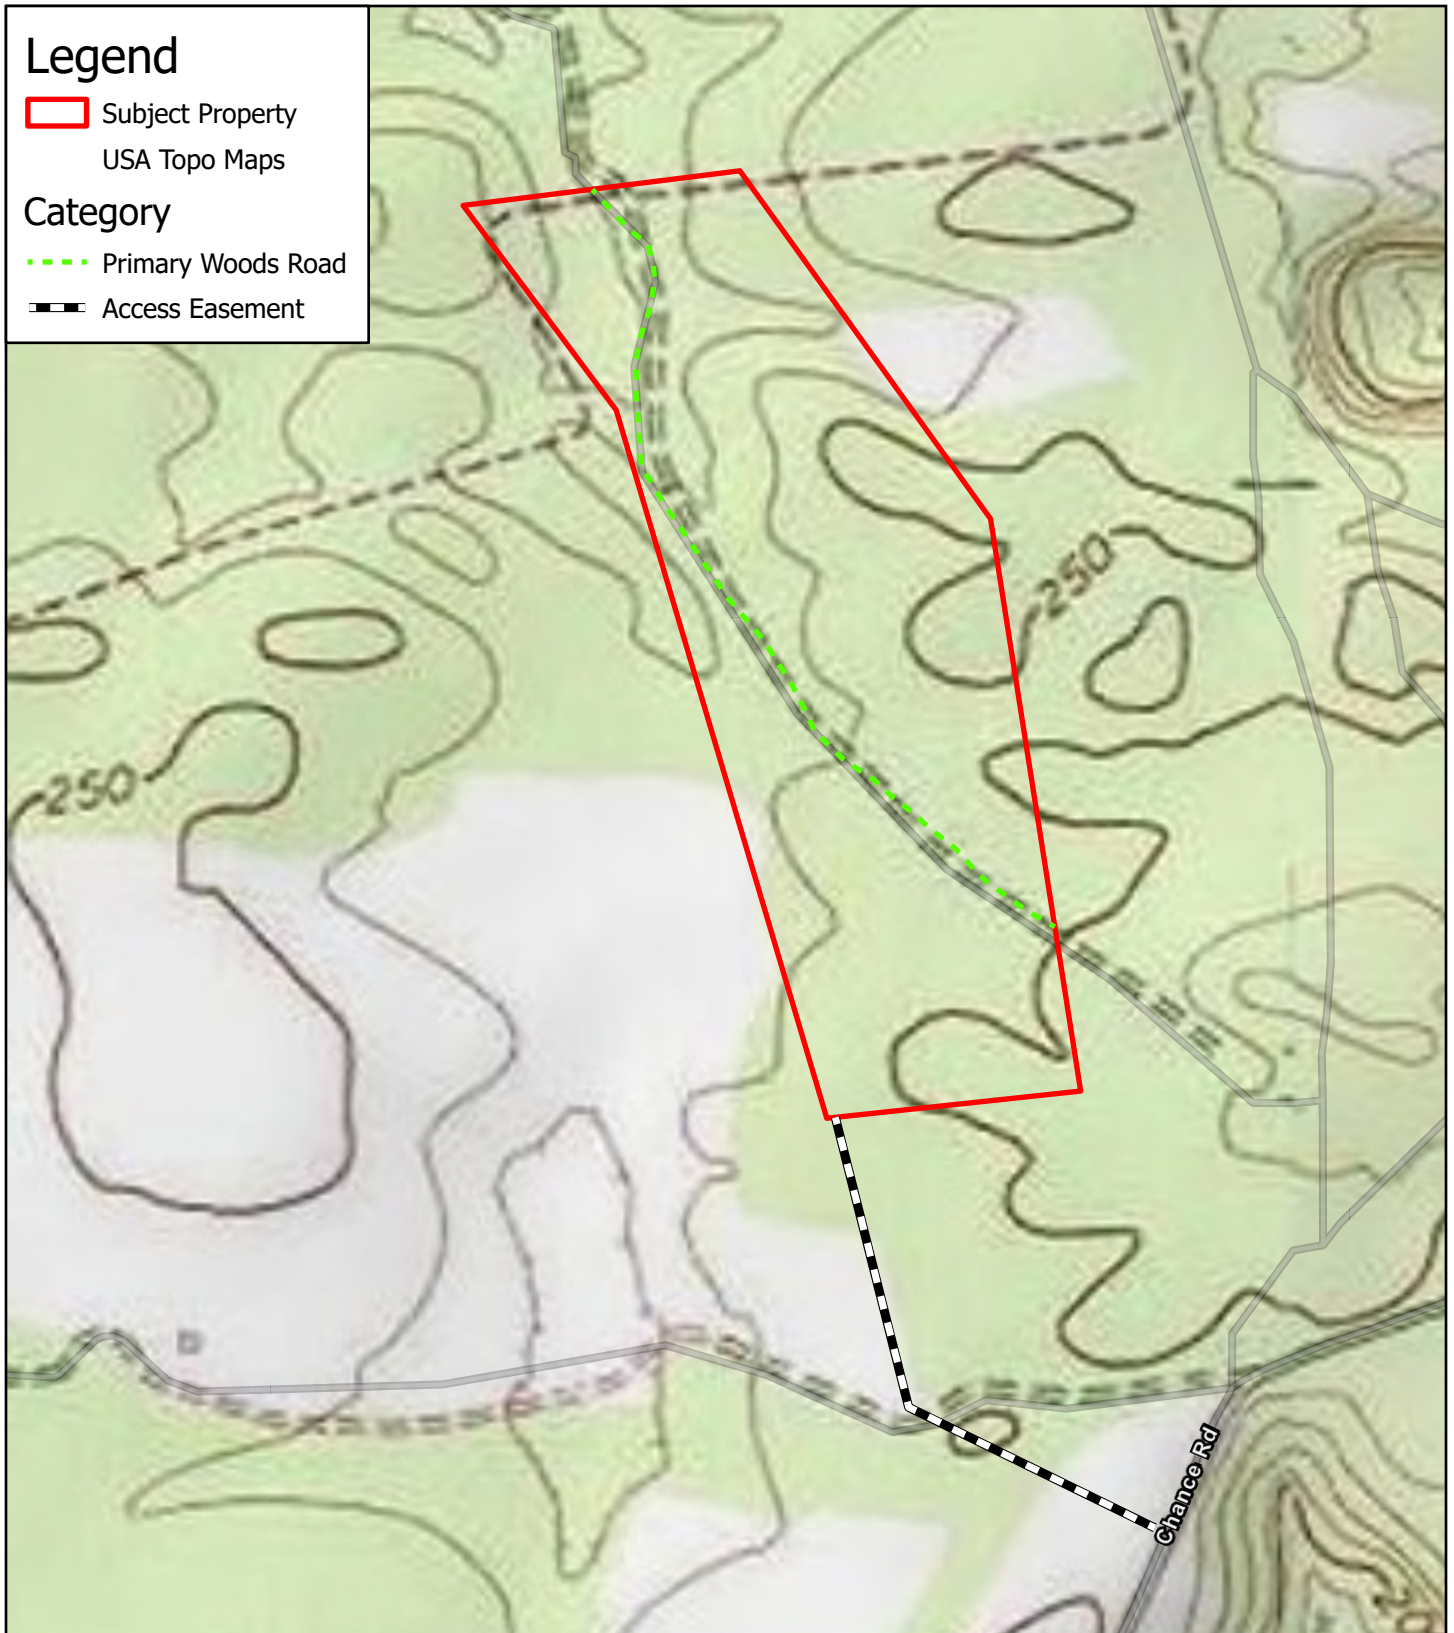

# Legend

 Subject Property  
USA Topo Maps

## Category

 Primary Woods Road  
 Access Easement

**Chance Tract**  
Burke County GA - 65 Acres +/-

 **GREEN HILL**  
LAND & FORESTRY  
Foresters/Realtors

JACK R FRANKHOUSER, ALC  
REALTOR/FORESTER  
ACCREDITED LAND CONSULTANT  
912-678-5920 | GH.LAND.COM

**2026**

Coordinate System: WGS 1984 Web Mercator Auxiliary Sphere      Center: 81.7556°W 33.0806°N