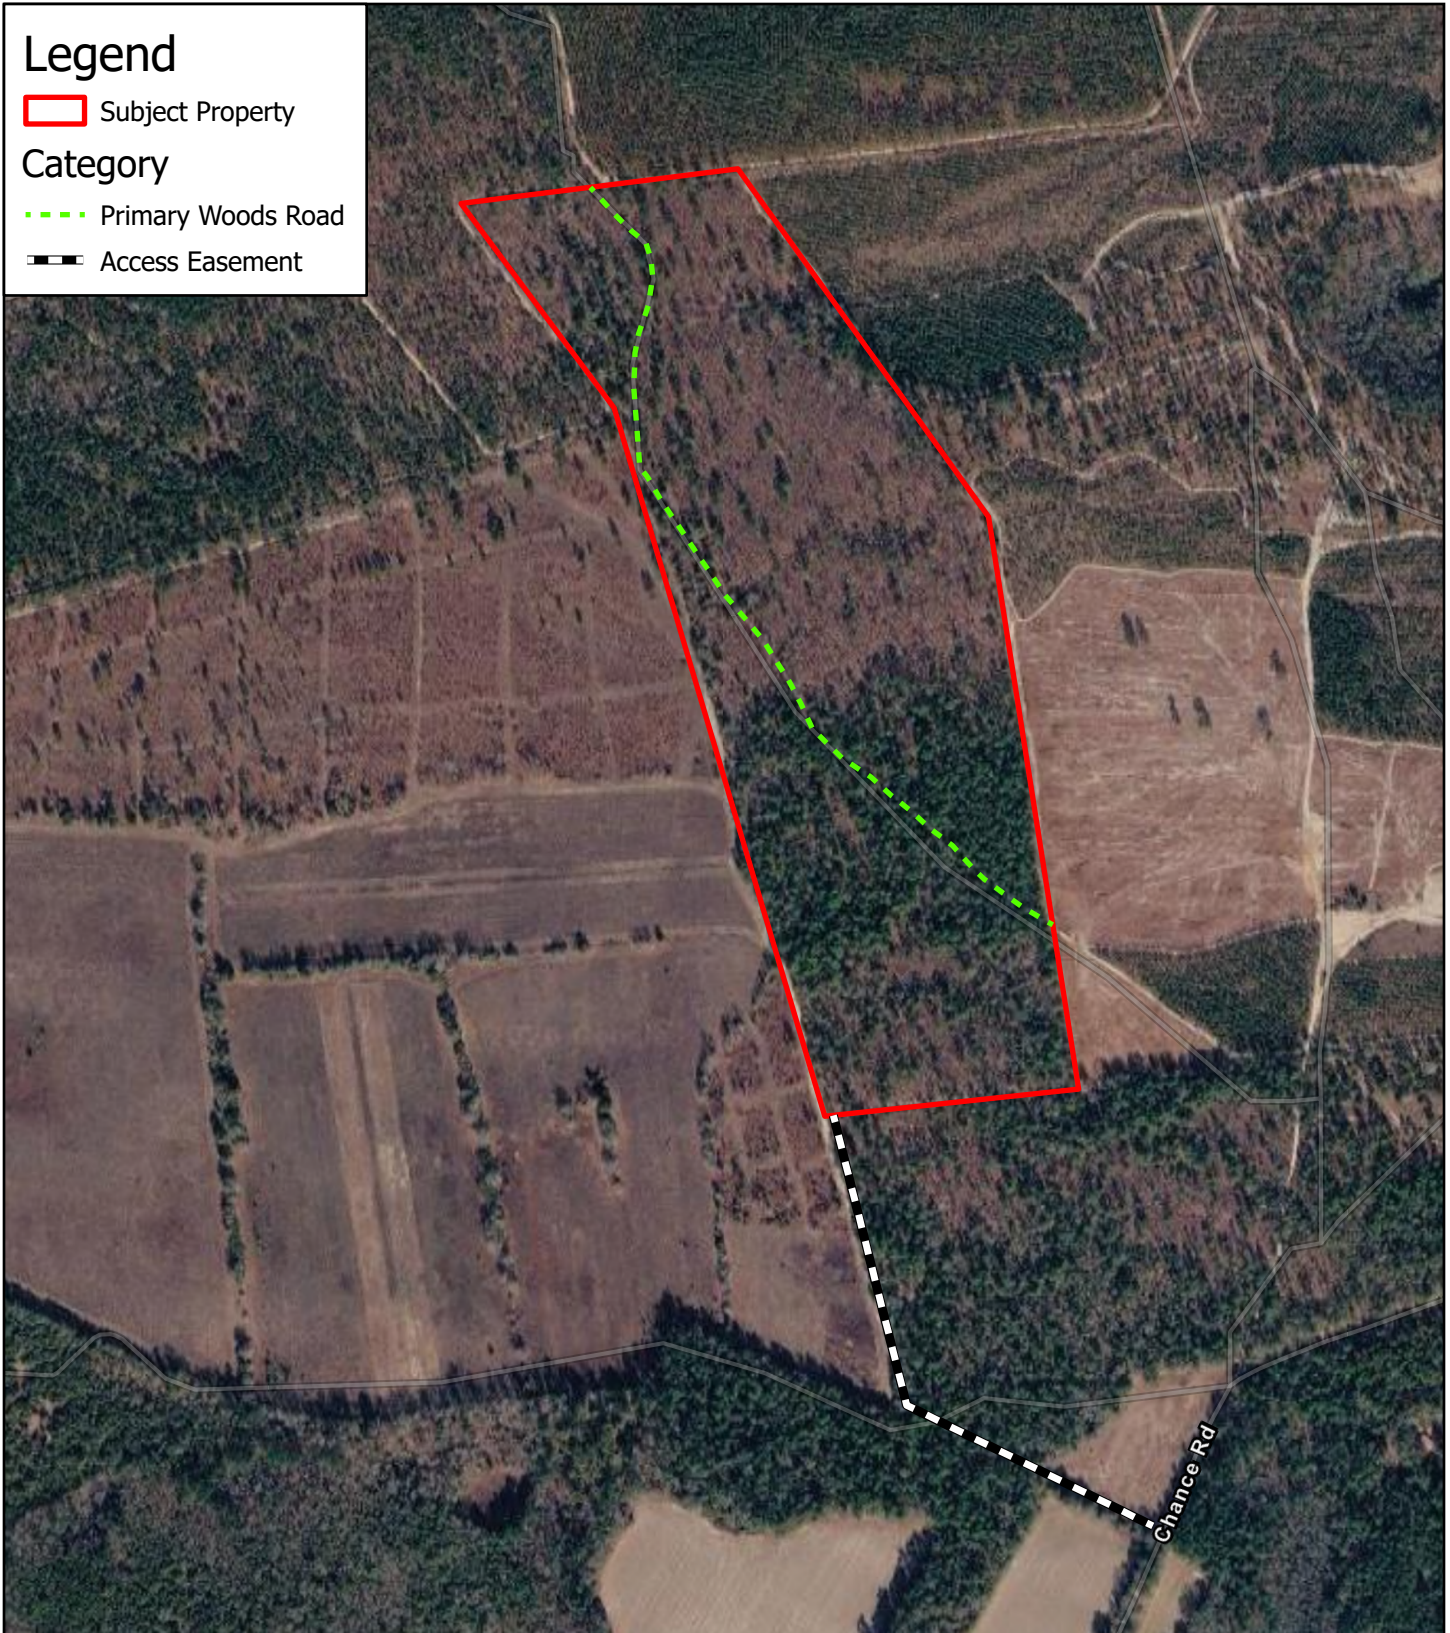

Legend

 Subject Property

Category

 Primary Woods Road

 Access Easement

Chance Tract
Burke County GA - 65 Acres +/-

 **GREEN HILL**
LAND & FORESTRY
Foresters/Realtors

JACK R FRANKHOUSER, ALC
REALTOR/FORESTER
ACCREDITED LAND CONSULTANT
912-678-5920 | GH.LAND.COM

2026

Coordinate System: WGS 1984 Web Mercator Auxiliary Sphere Center: 81.7556°W 33.0806°N