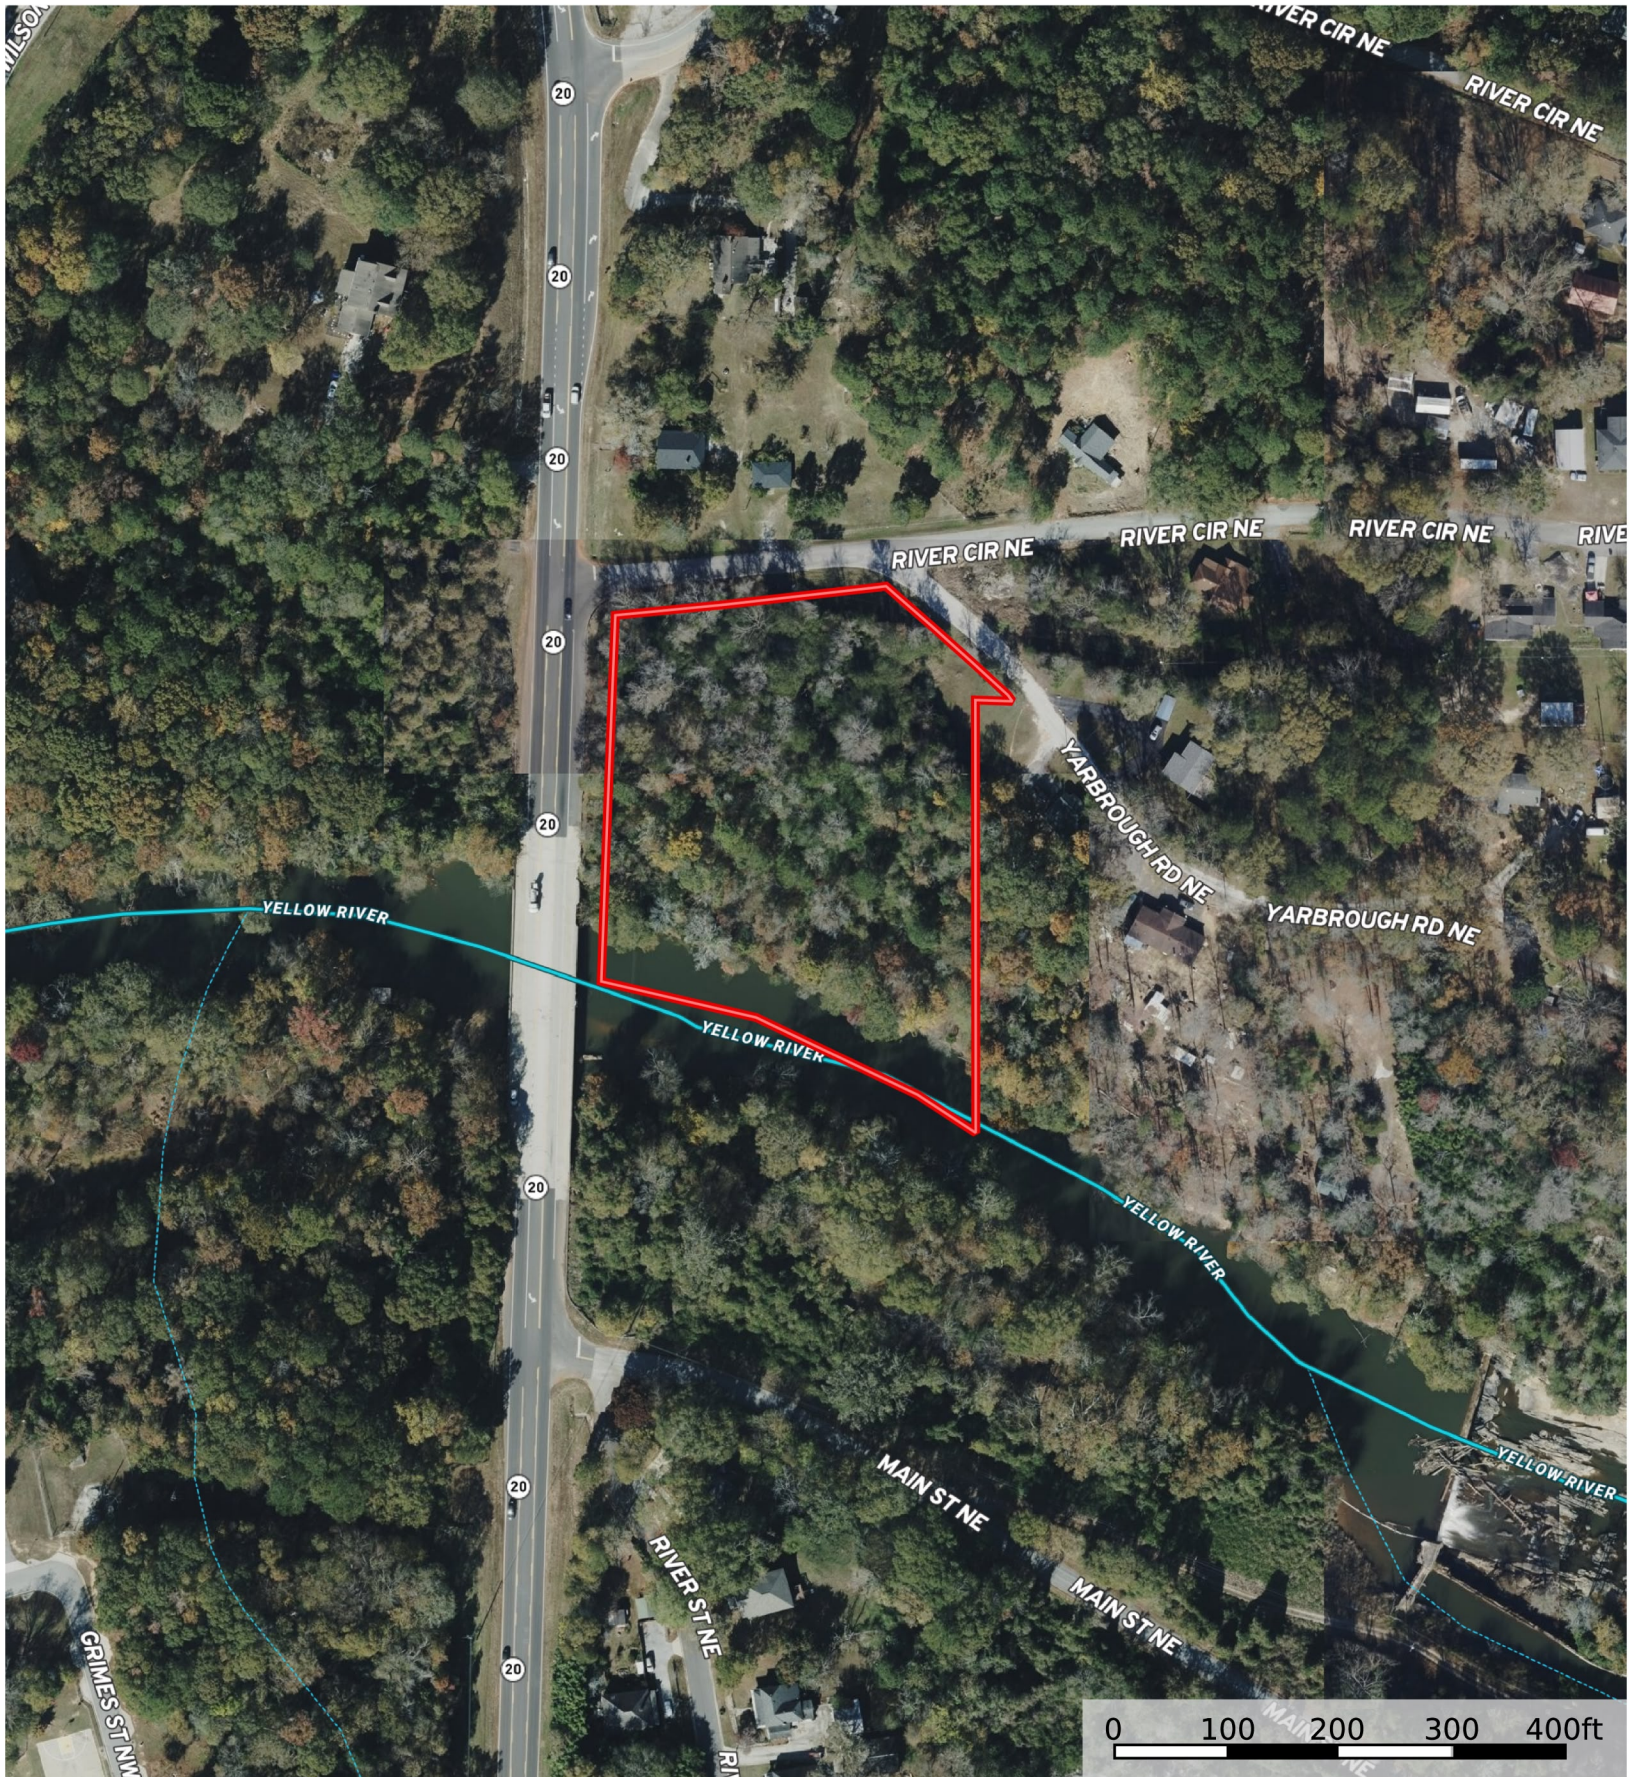

NE Yarbrough Road - Aerial

Rockdale County, Georgia, 2.89 AC +/-

- Boundary
- Stream, Intermittent
- River/Creek
- Water Body

The information contained herein was obtained from sources deemed to be reliable. Land id® Services makes no warranties or guarantees as to the completeness or accuracy thereof.