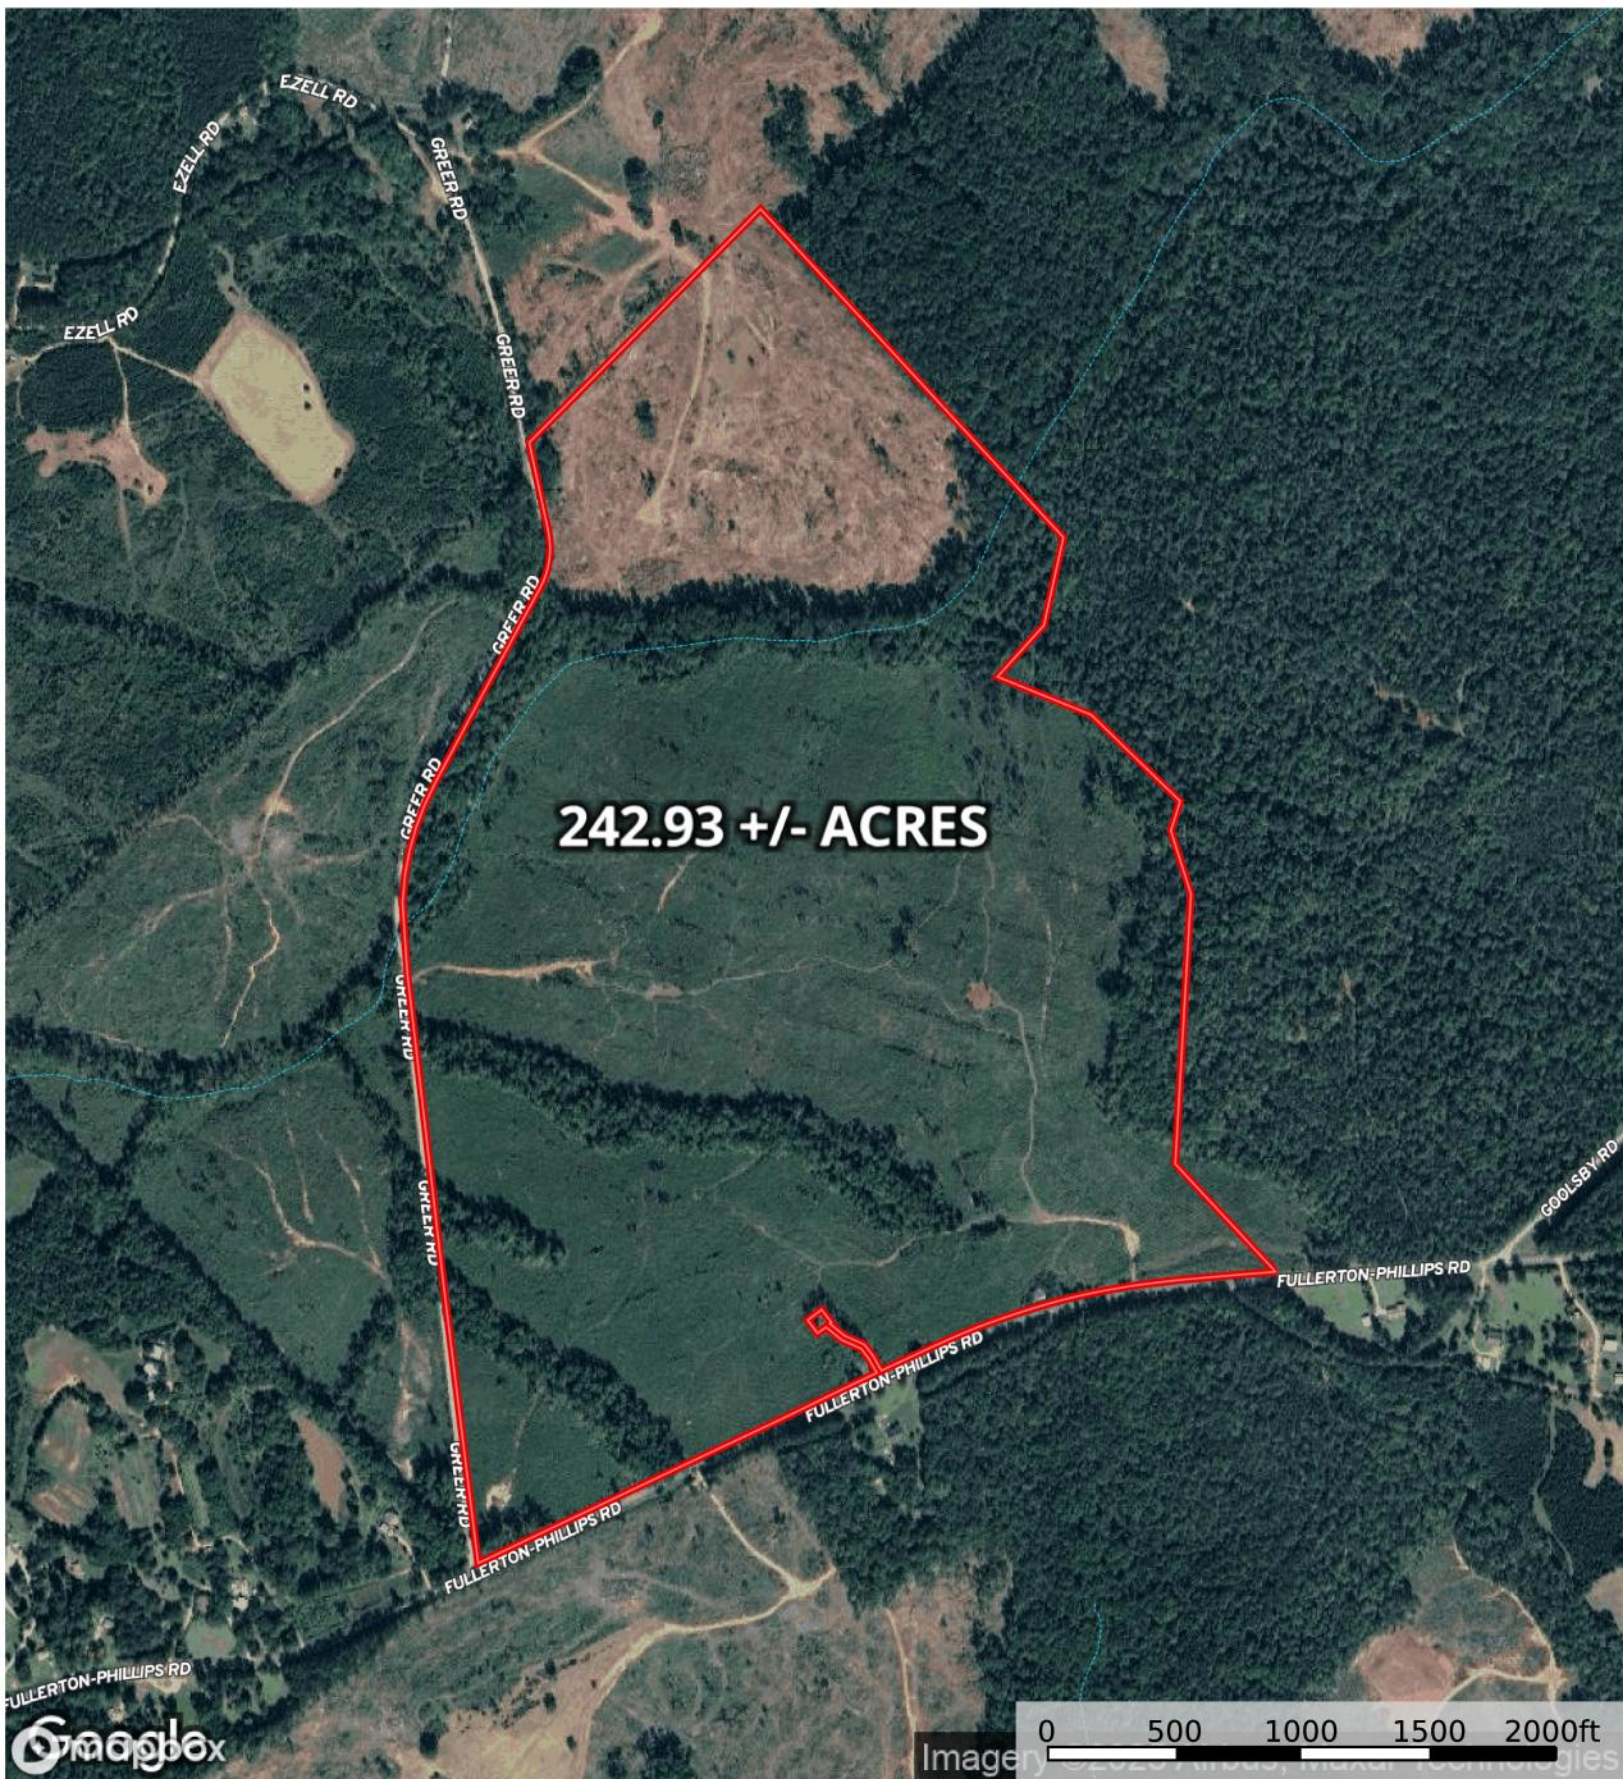

# Fullerton-Phillips Road (Parcel 057 063)

Jasper County, Georgia, 242.93 AC +/-

**id.** The information contained herein was obtained from sources deemed to be reliable. Land id™ Services makes no warranties or guarantees as to the completeness or accuracy thereof.