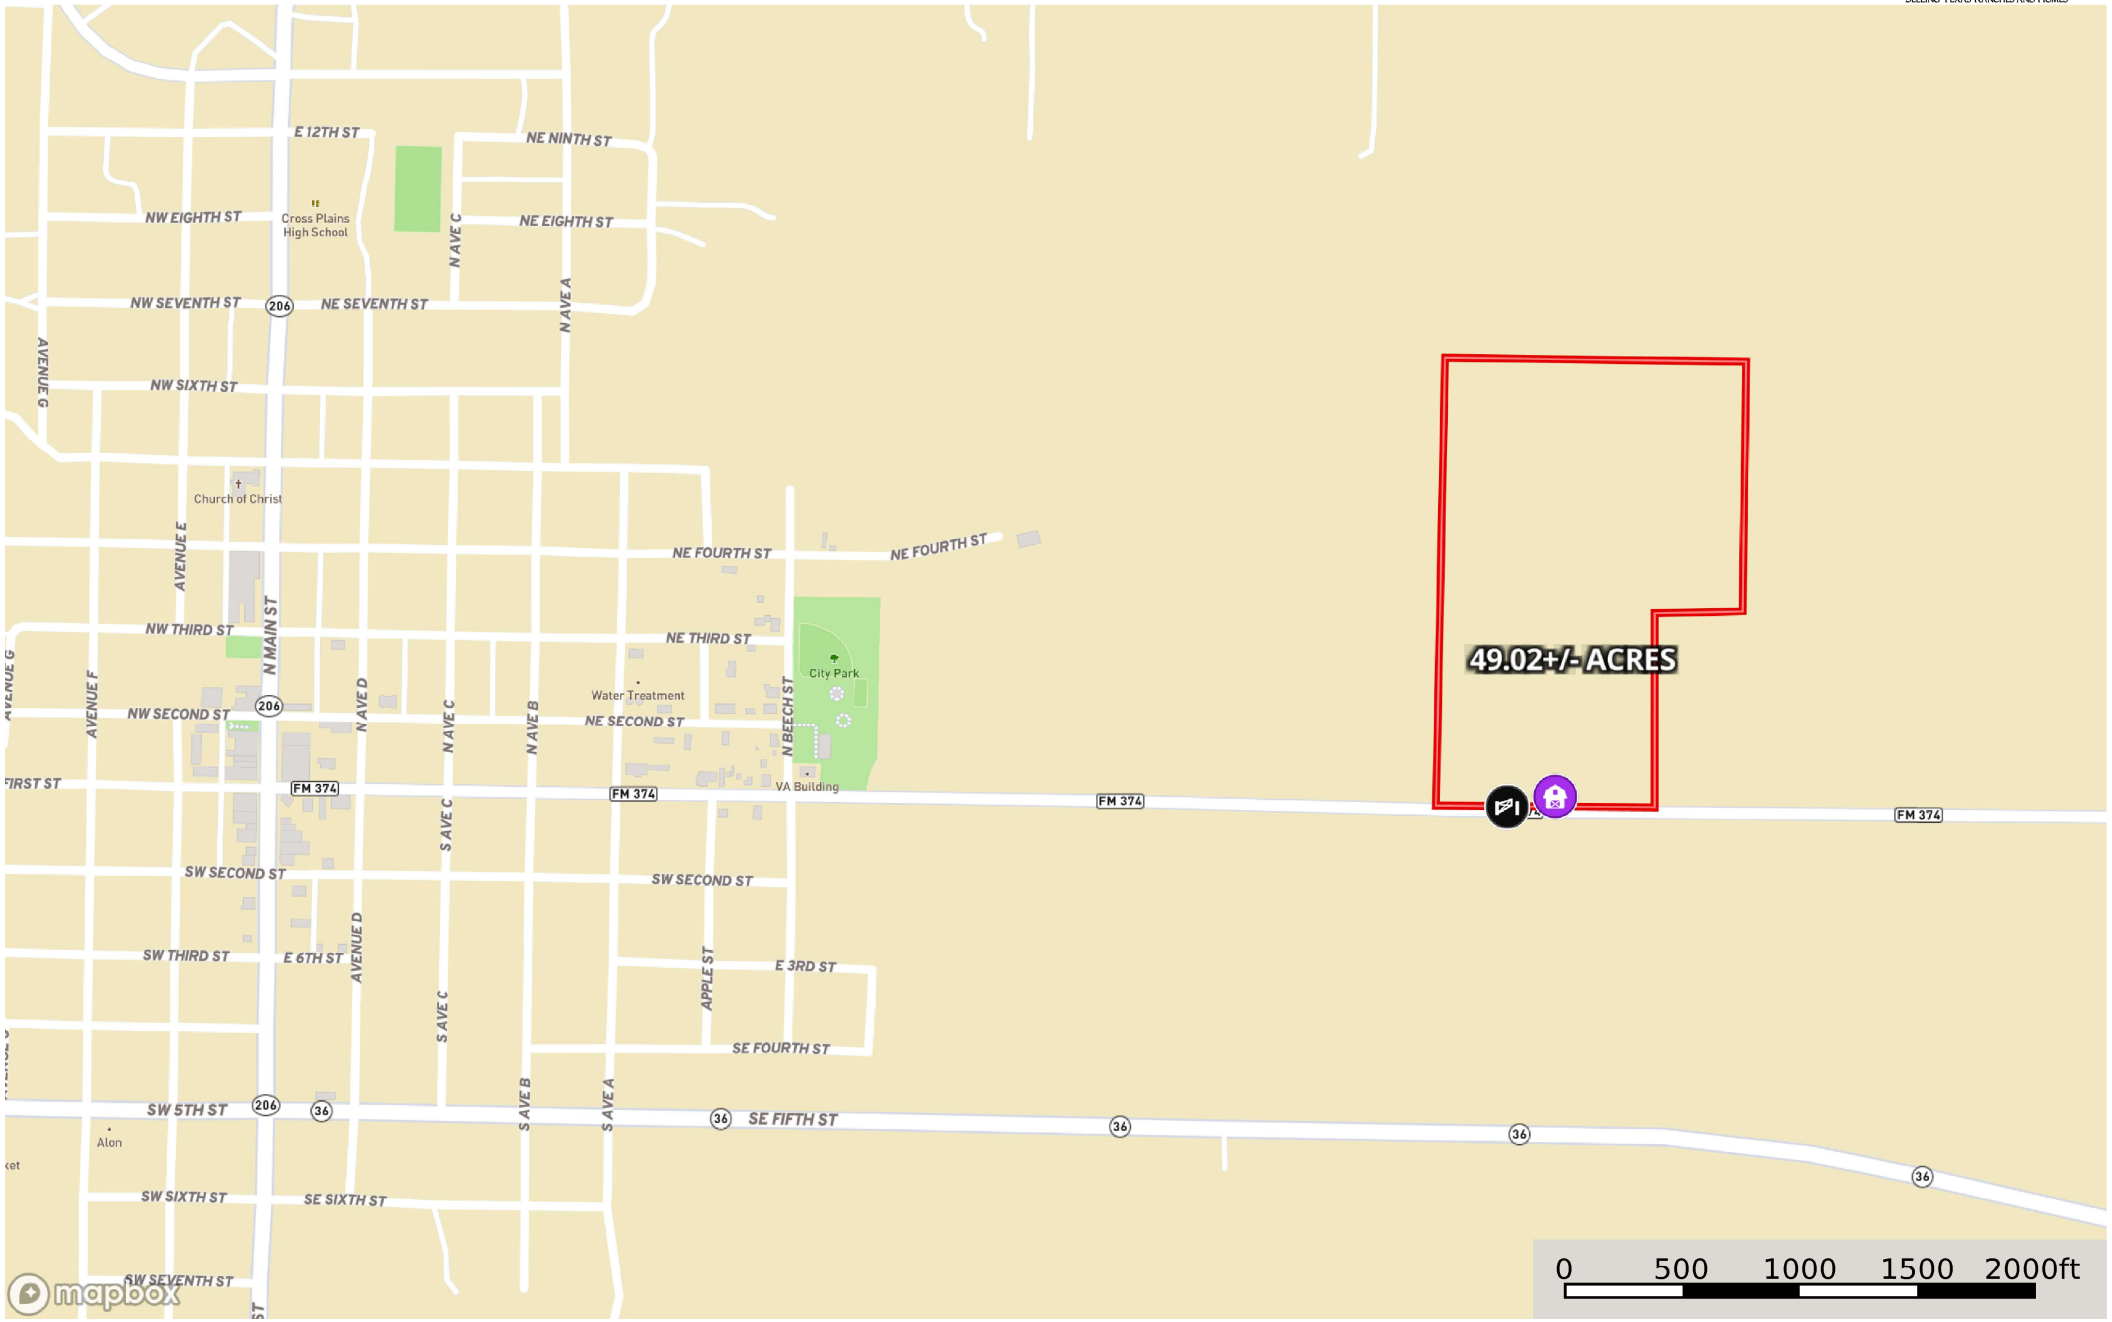

49.02 AC FM 374

Callahan County, Texas, 49.02 AC +/-

49.02 +/- ACRES

- Barn
- Gate
- Boundary