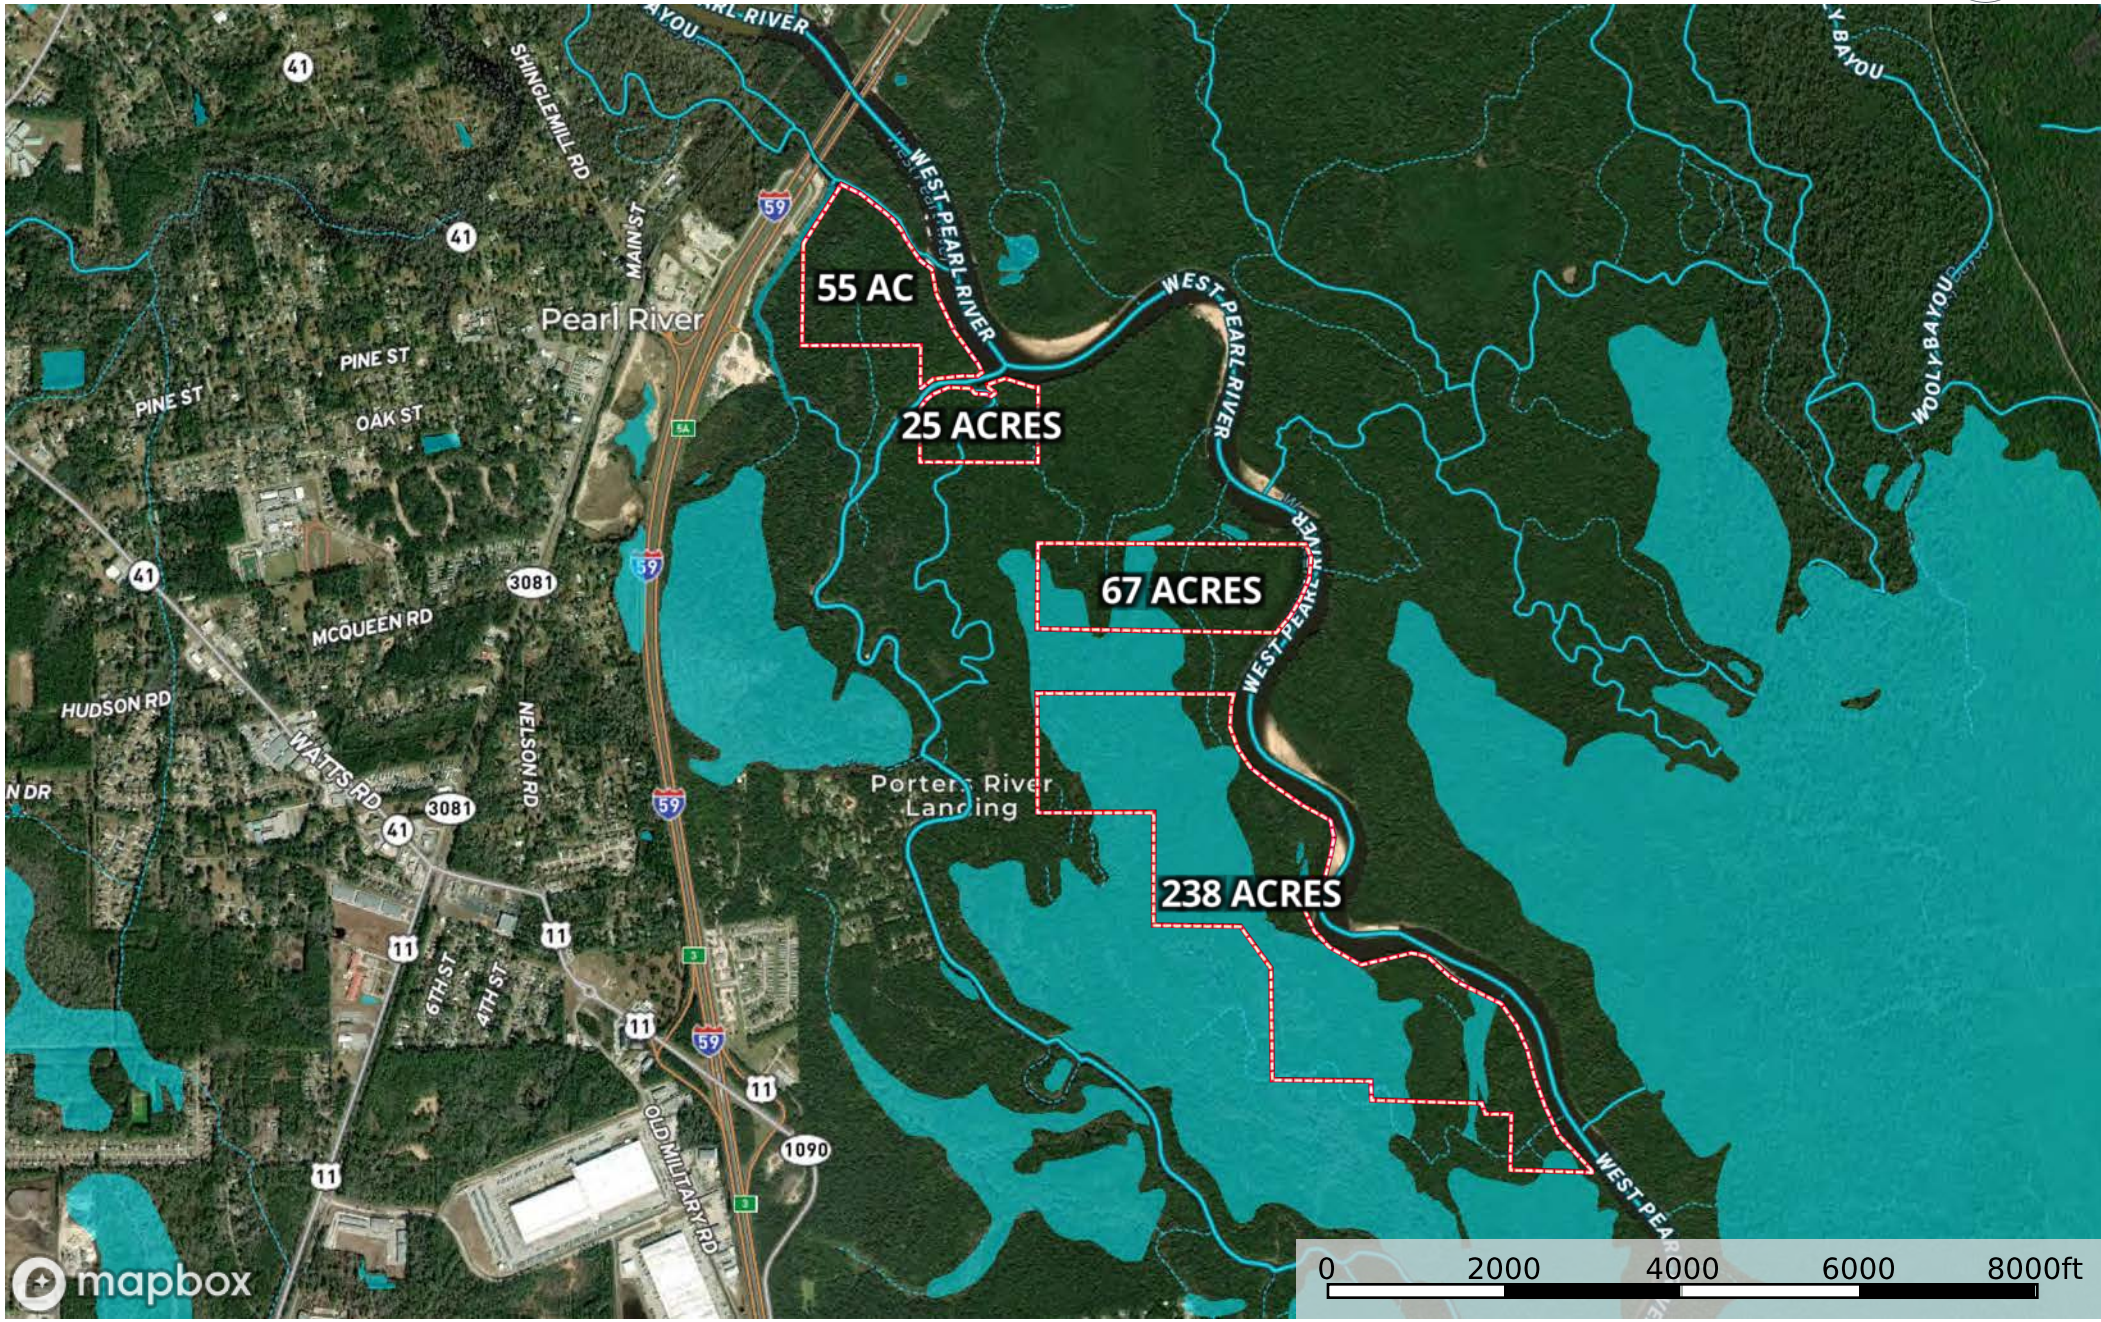

385 Acres - Porter Island - Pearl River, LA

Louisiana, AC +/-

Boundary

385 Acres - Porter Island - Pearl River, LA

Louisiana, AC +/-

Boundary

385 Acres - Porter Island - Pearl River, LA

Louisiana, AC +/-

385 Acres - Porter Island - Pearl River, LA

Louisiana, AC +/-

- Boundary
- 100 Year Floodplain
- 500 Year Floodplain
- Floodway
- Special
- Unmapped/ Not Included

385 Acres - Porter Island - Pearl River, LA

Louisiana, AC +/-

Boundary

385 Acres - Porter Island - Pearl River, LA

Louisiana, AC +/-

Boundary