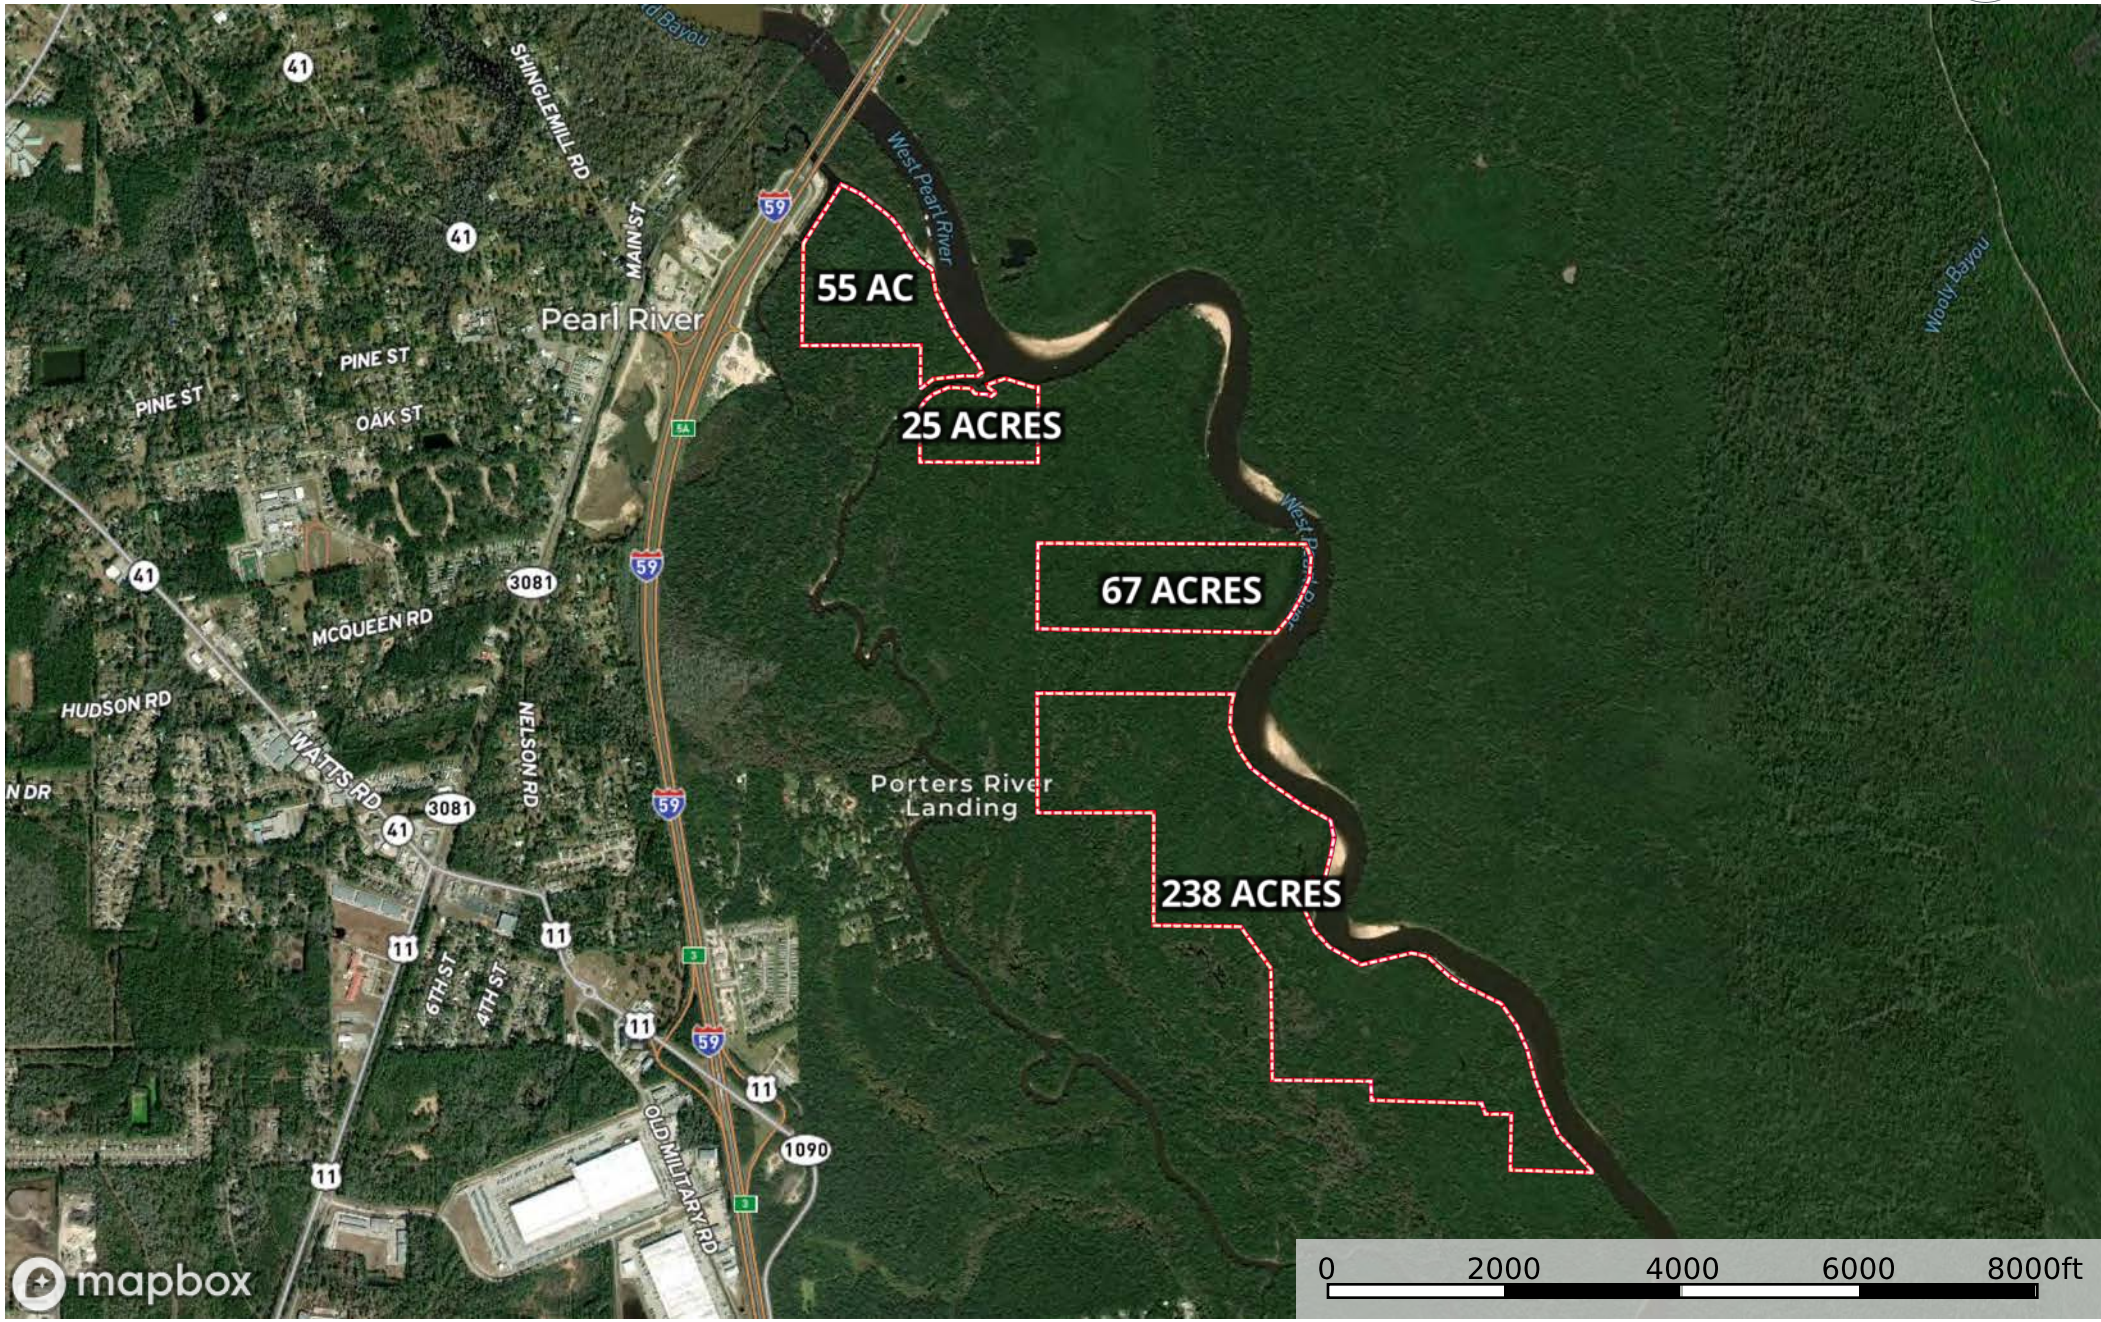

385 Acres - Porter Island - Pearl River, LA

Louisiana, AC +/-

Boundary

385 Acres - Porter Island - Pearl River, LA

Louisiana, AC +/-

Boundary

385 Acres - Porter Island - Pearl River, LA

Louisiana, AC +/-

385 Acres - Porter Island - Pearl River, LA

Louisiana, AC +/-

- Boundary
- 100 Year Floodplain
- 500 Year Floodplain
- Floodway
- Special
- Unmapped/ Not Included

385 Acres - Porter Island - Pearl River, LA

Louisiana, AC +/-

Boundary

385 Acres - Porter Island - Pearl River, LA

Louisiana, AC +/-

Boundary