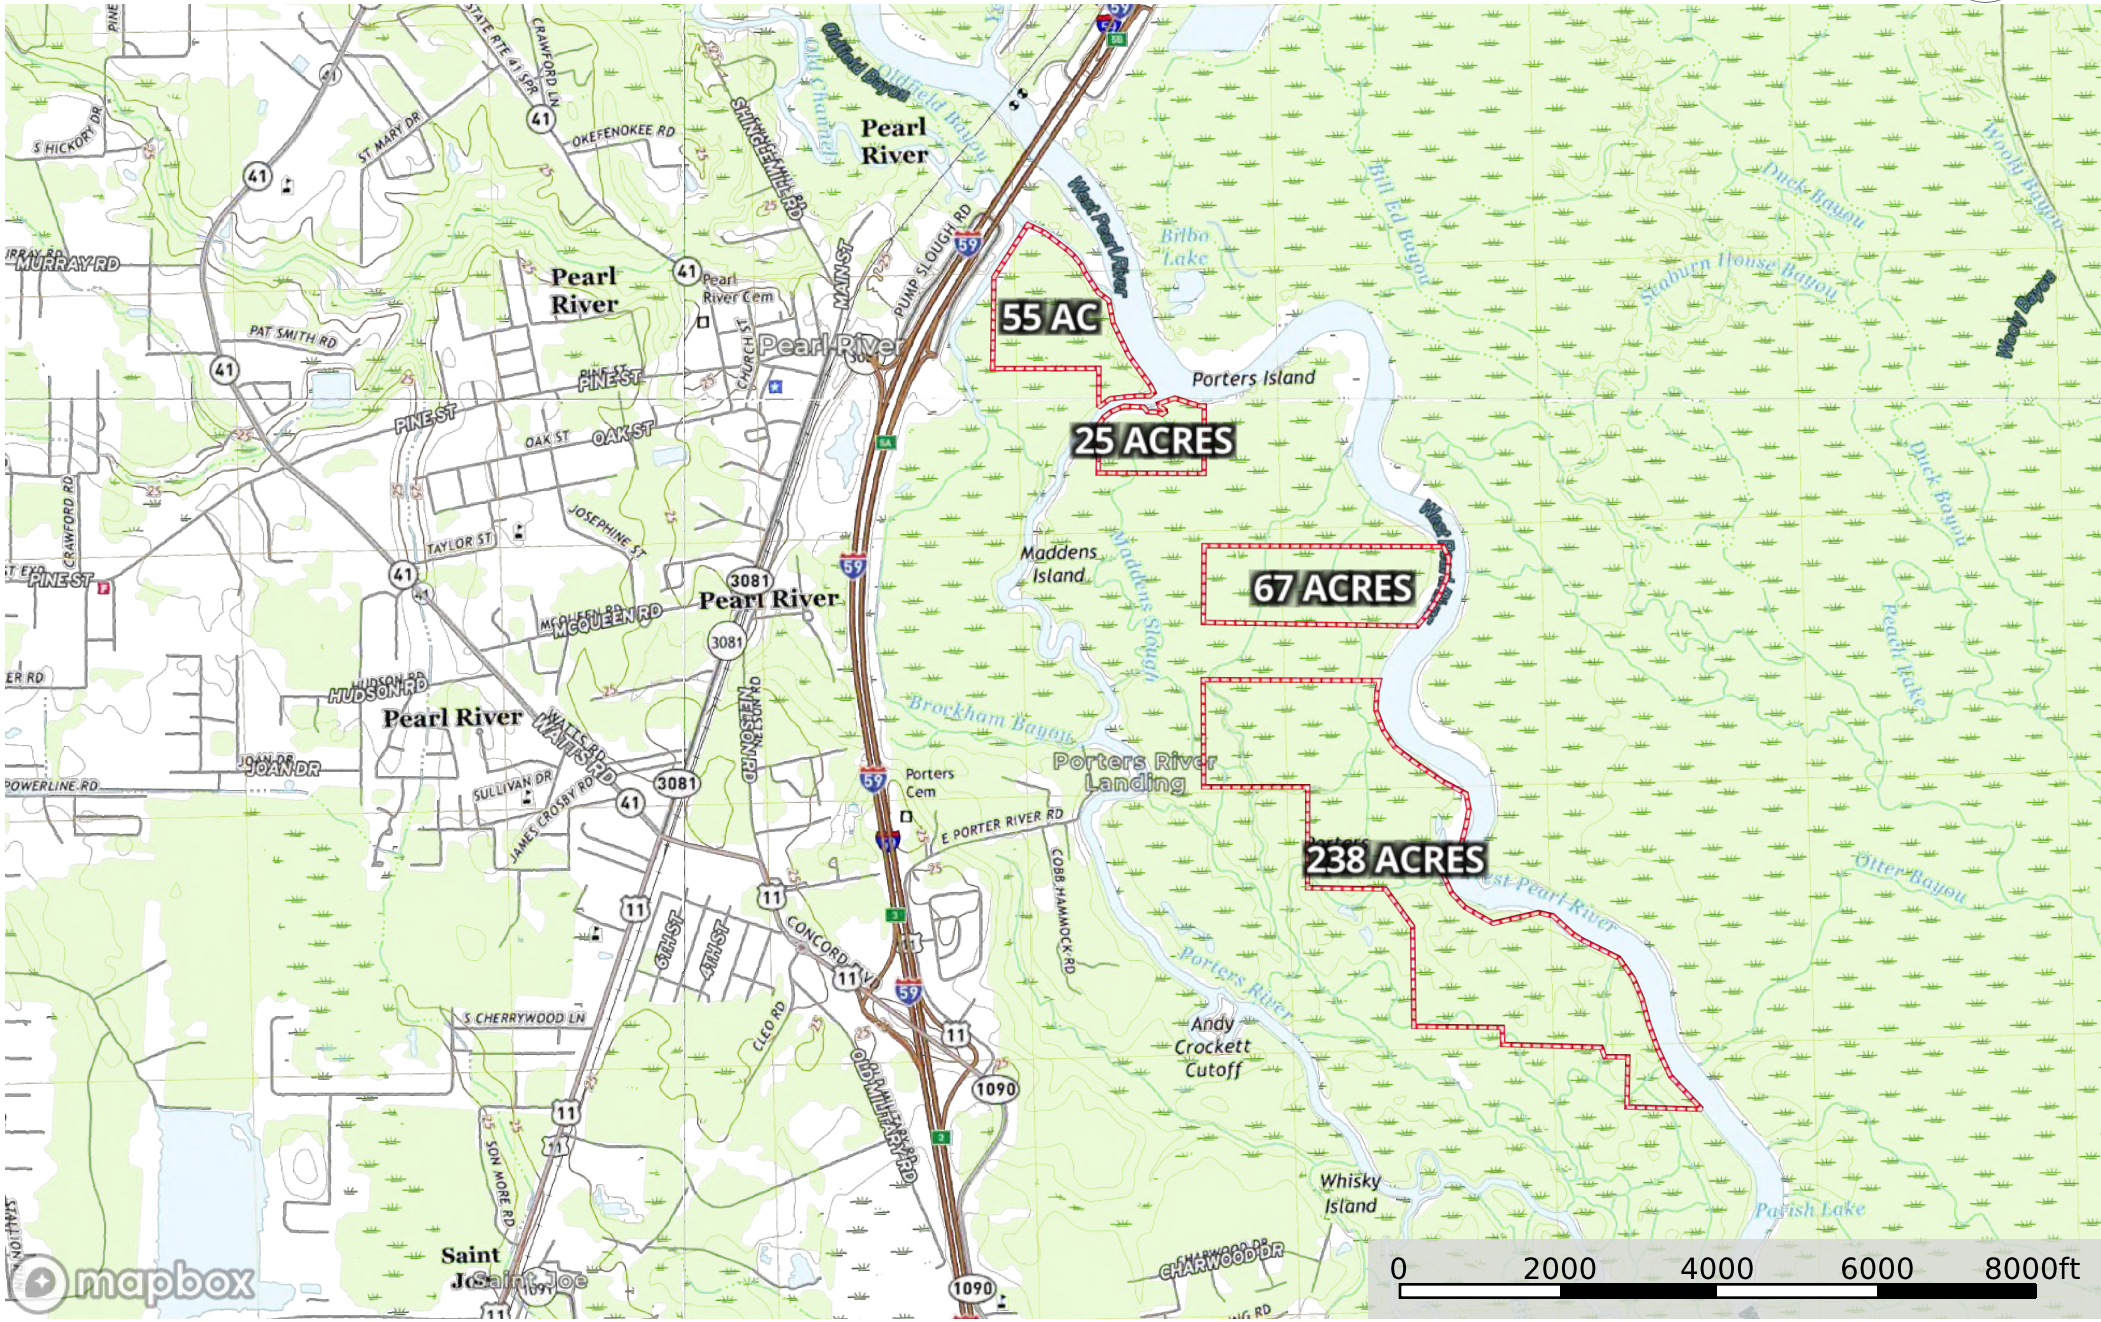

385 Acres - Porter Island - Pearl River, LA

Louisiana, AC +/-

Boundary

385 Acres - Porter Island - Pearl River, LA

Louisiana, AC +/-

Boundary

385 Acres - Porter Island - Pearl River, LA

Louisiana, AC +/-

385 Acres - Porter Island - Pearl River, LA

Louisiana, AC +/-

- Boundary
- 100 Year Floodplain
- 500 Year Floodplain
- Floodway
- Special
- Unmapped/ Not Included

385 Acres - Porter Island - Pearl River, LA

Louisiana, AC +/-

Boundary

385 Acres - Porter Island - Pearl River, LA

Louisiana, AC +/-

Boundary