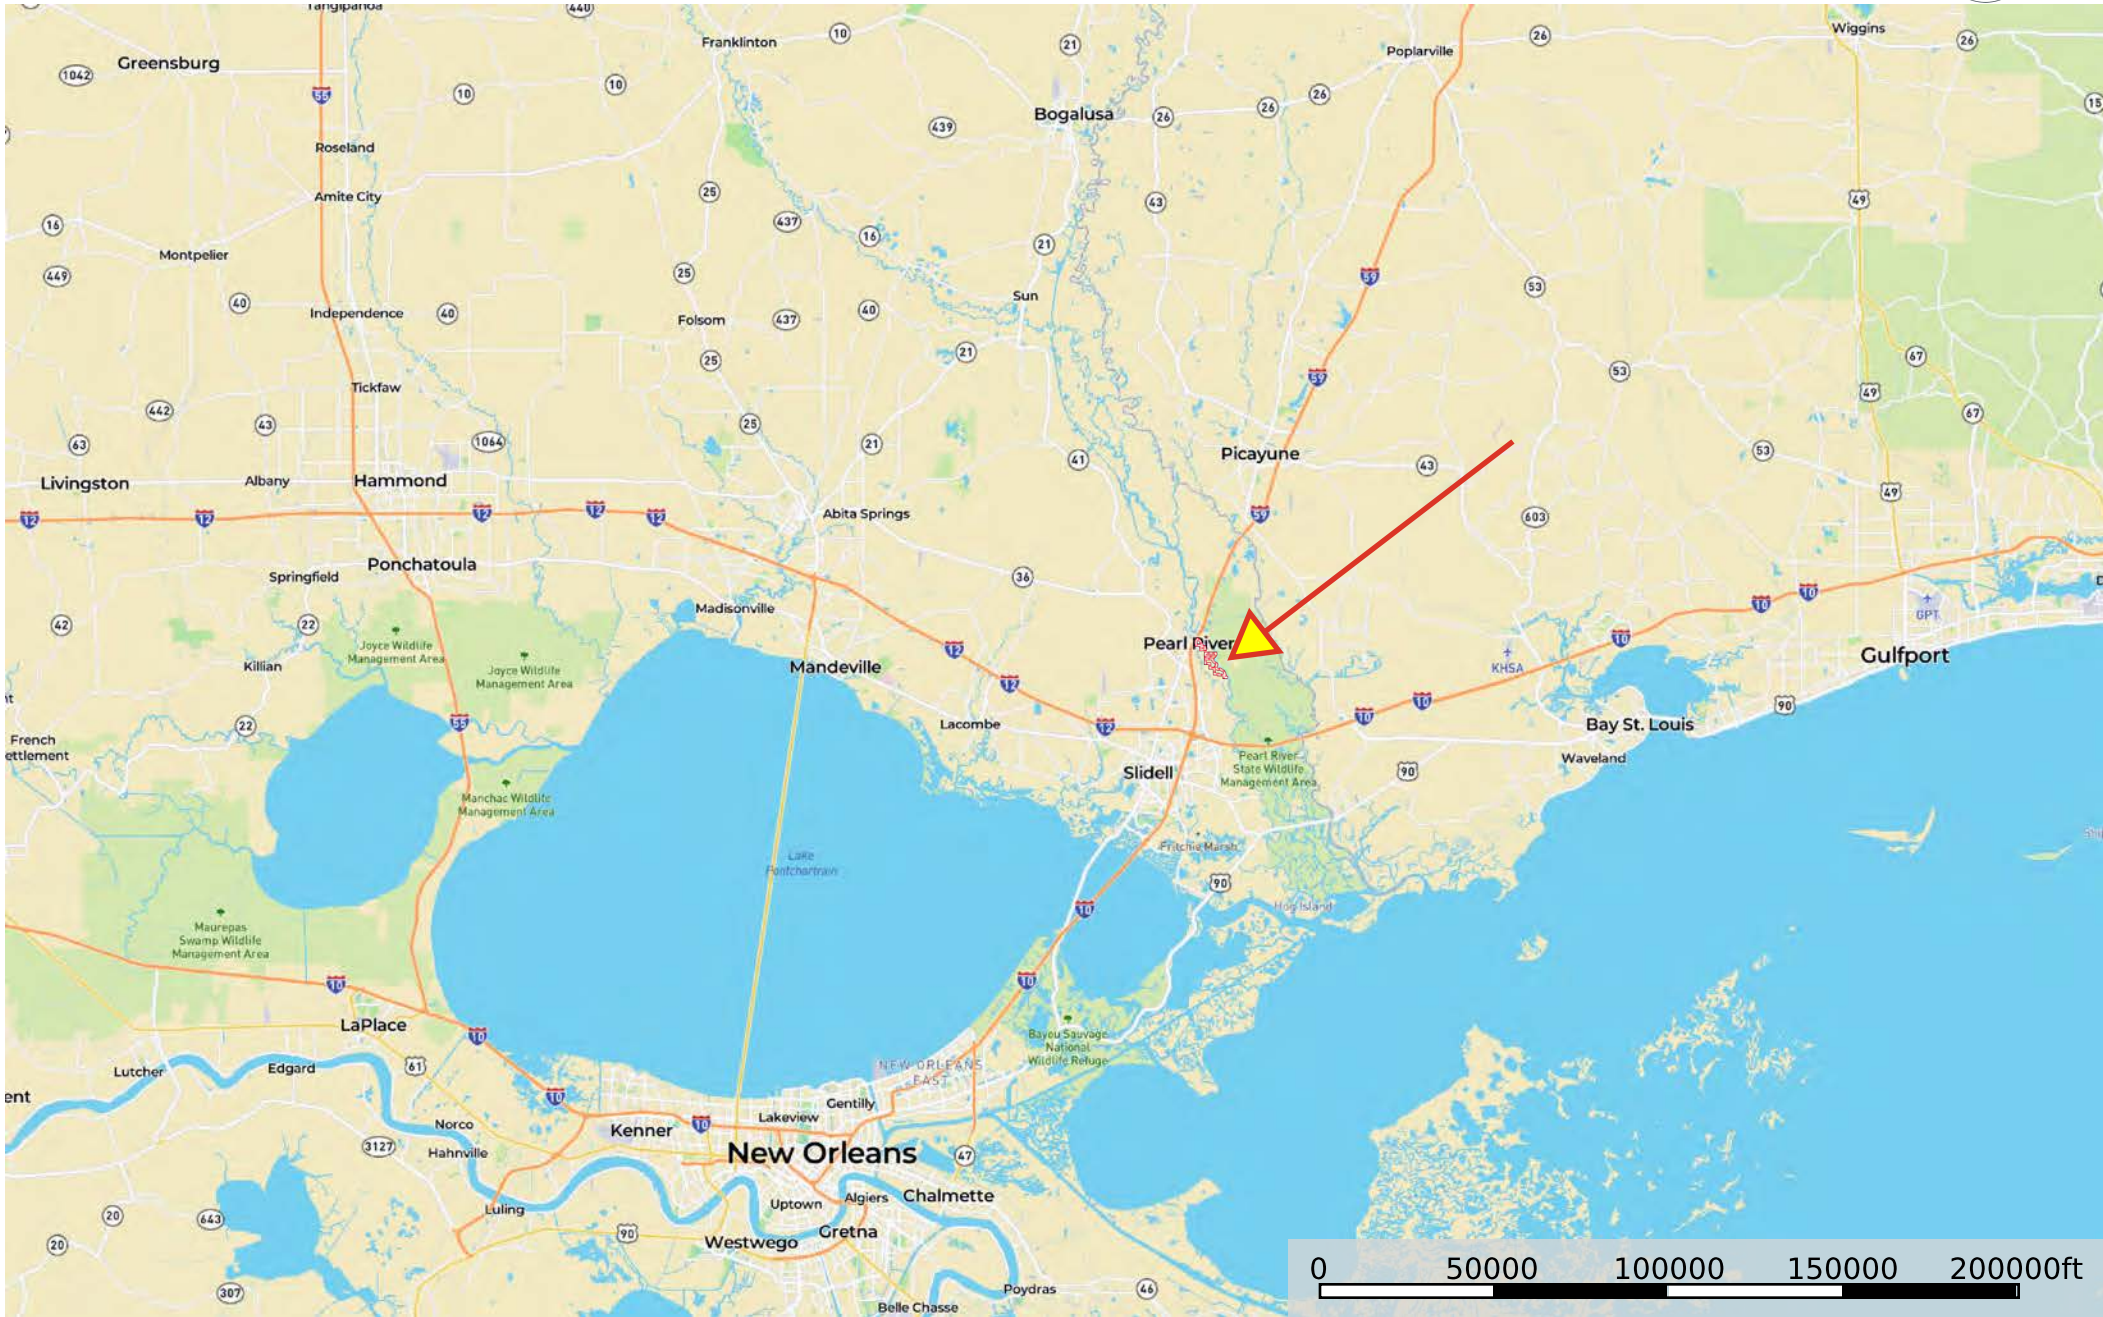

385 Acres - Porter Island - Pearl River, LA

Louisiana, AC +/-

Boundary

385 Acres - Porter Island - Pearl River, LA

Louisiana, AC +/-

Boundary

385 Acres - Porter Island - Pearl River, LA

Louisiana, AC +/-

385 Acres - Porter Island - Pearl River, LA

Louisiana, AC +/-

- Boundary
- 100 Year Floodplain
- 500 Year Floodplain
- Floodway
- Special
- Unmapped/ Not Included

385 Acres - Porter Island - Pearl River, LA

Louisiana, AC +/-

Boundary

385 Acres - Porter Island - Pearl River, LA

Louisiana, AC +/-

Boundary