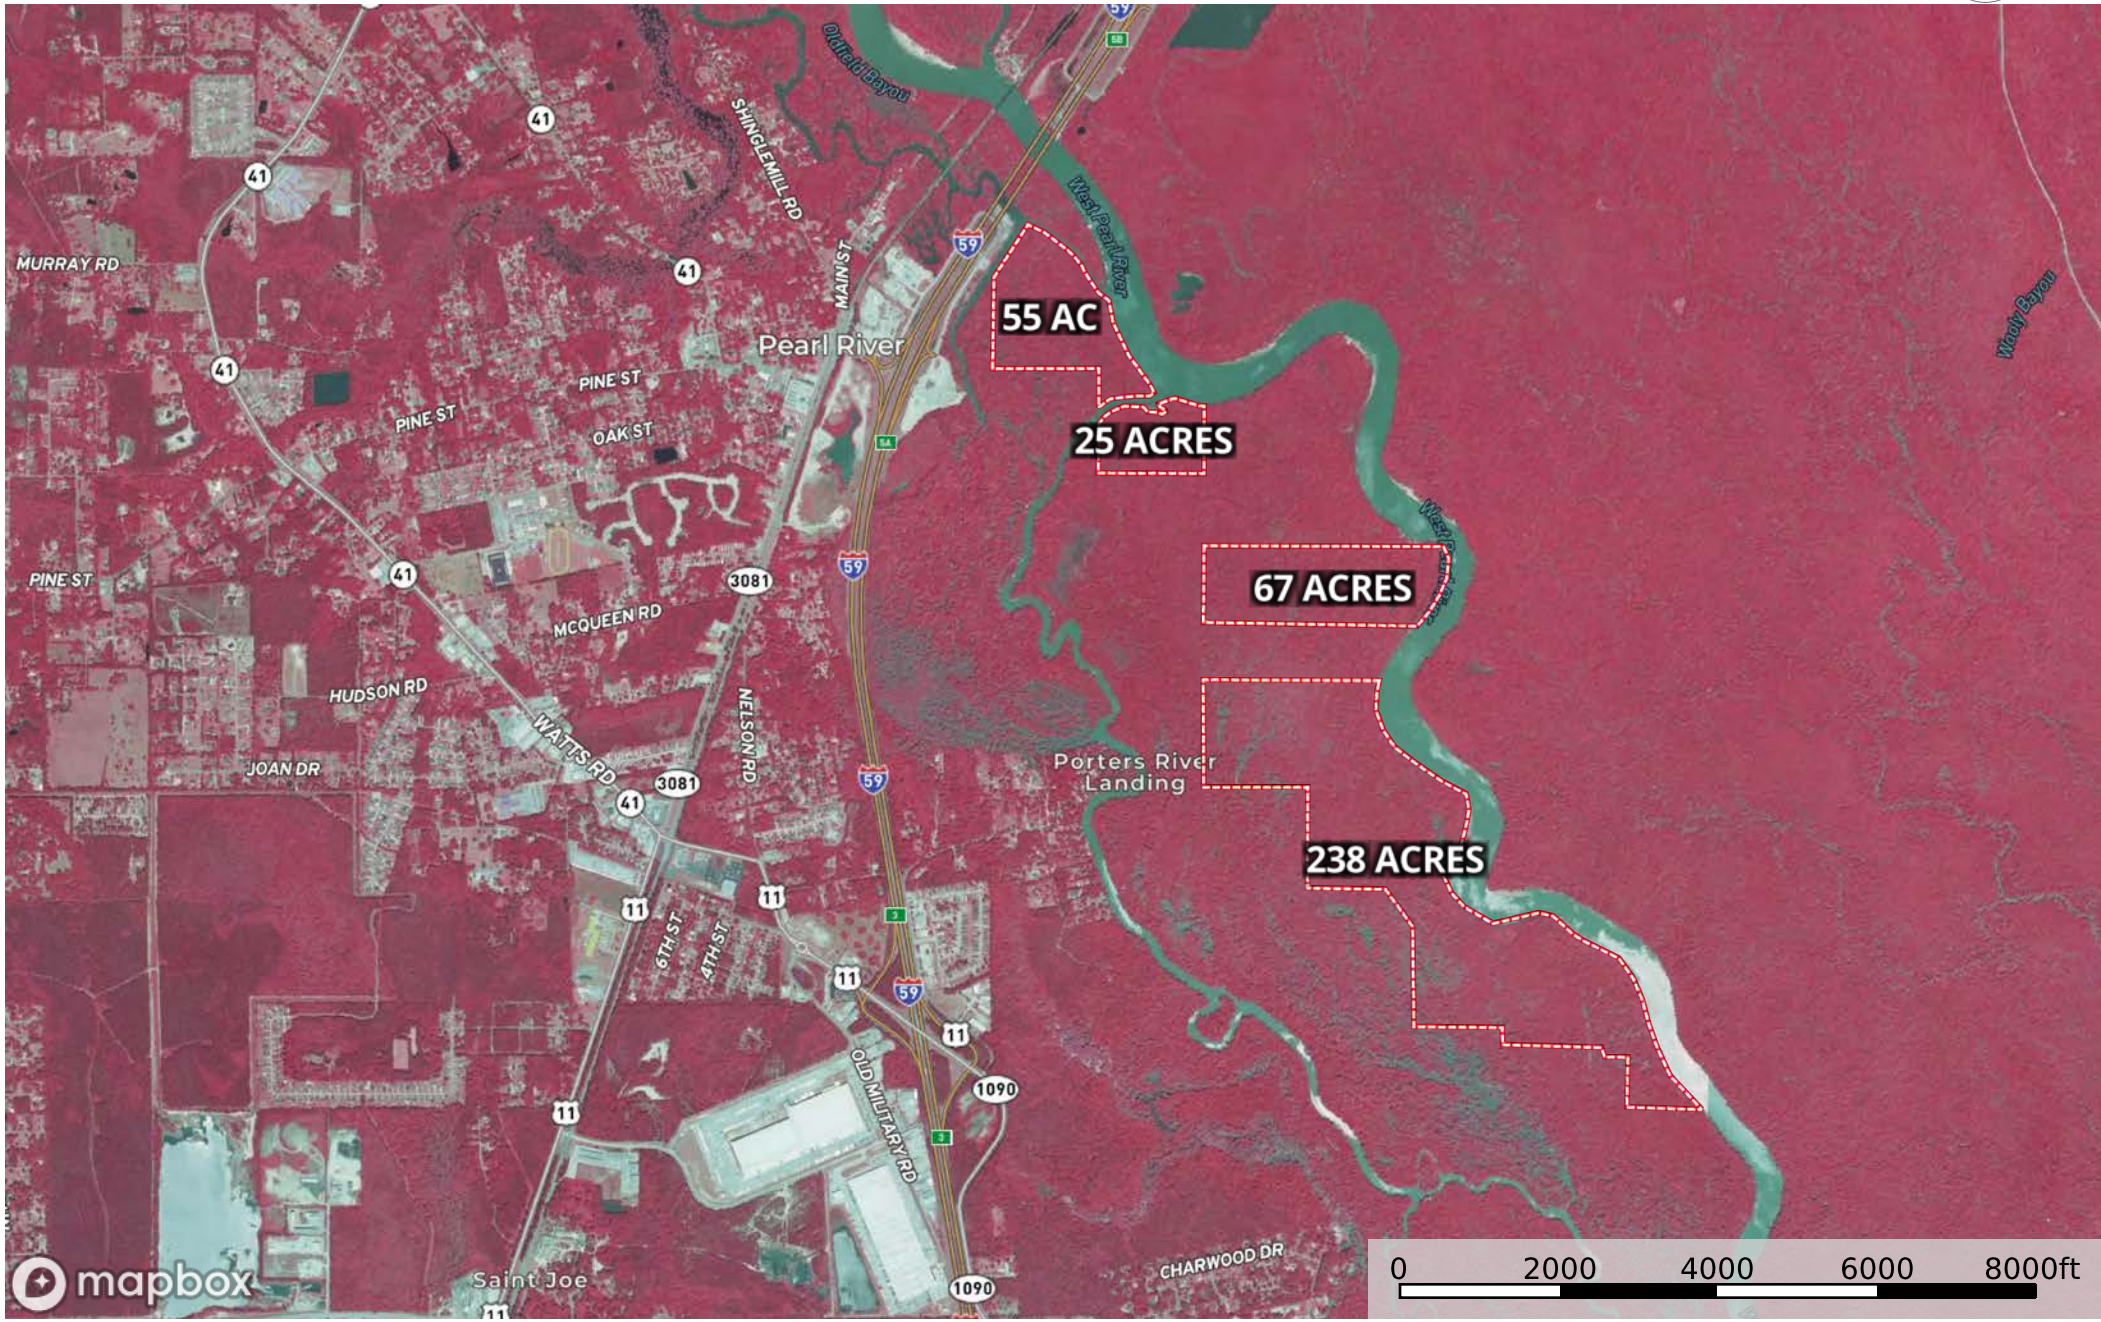

385 Acres - Porter Island - Pearl River, LA

Louisiana, AC +/-

Boundary

385 Acres - Porter Island - Pearl River, LA

Louisiana, AC +/-

Boundary

385 Acres - Porter Island - Pearl River, LA

Louisiana, AC +/-

385 Acres - Porter Island - Pearl River, LA

Louisiana, AC +/-

- Boundary
- 100 Year Floodplain
- 500 Year Floodplain
- Floodway
- Special
- Unmapped/ Not Included

385 Acres - Porter Island - Pearl River, LA

Louisiana, AC +/-

Boundary

385 Acres - Porter Island - Pearl River, LA

Louisiana, AC +/-

Boundary