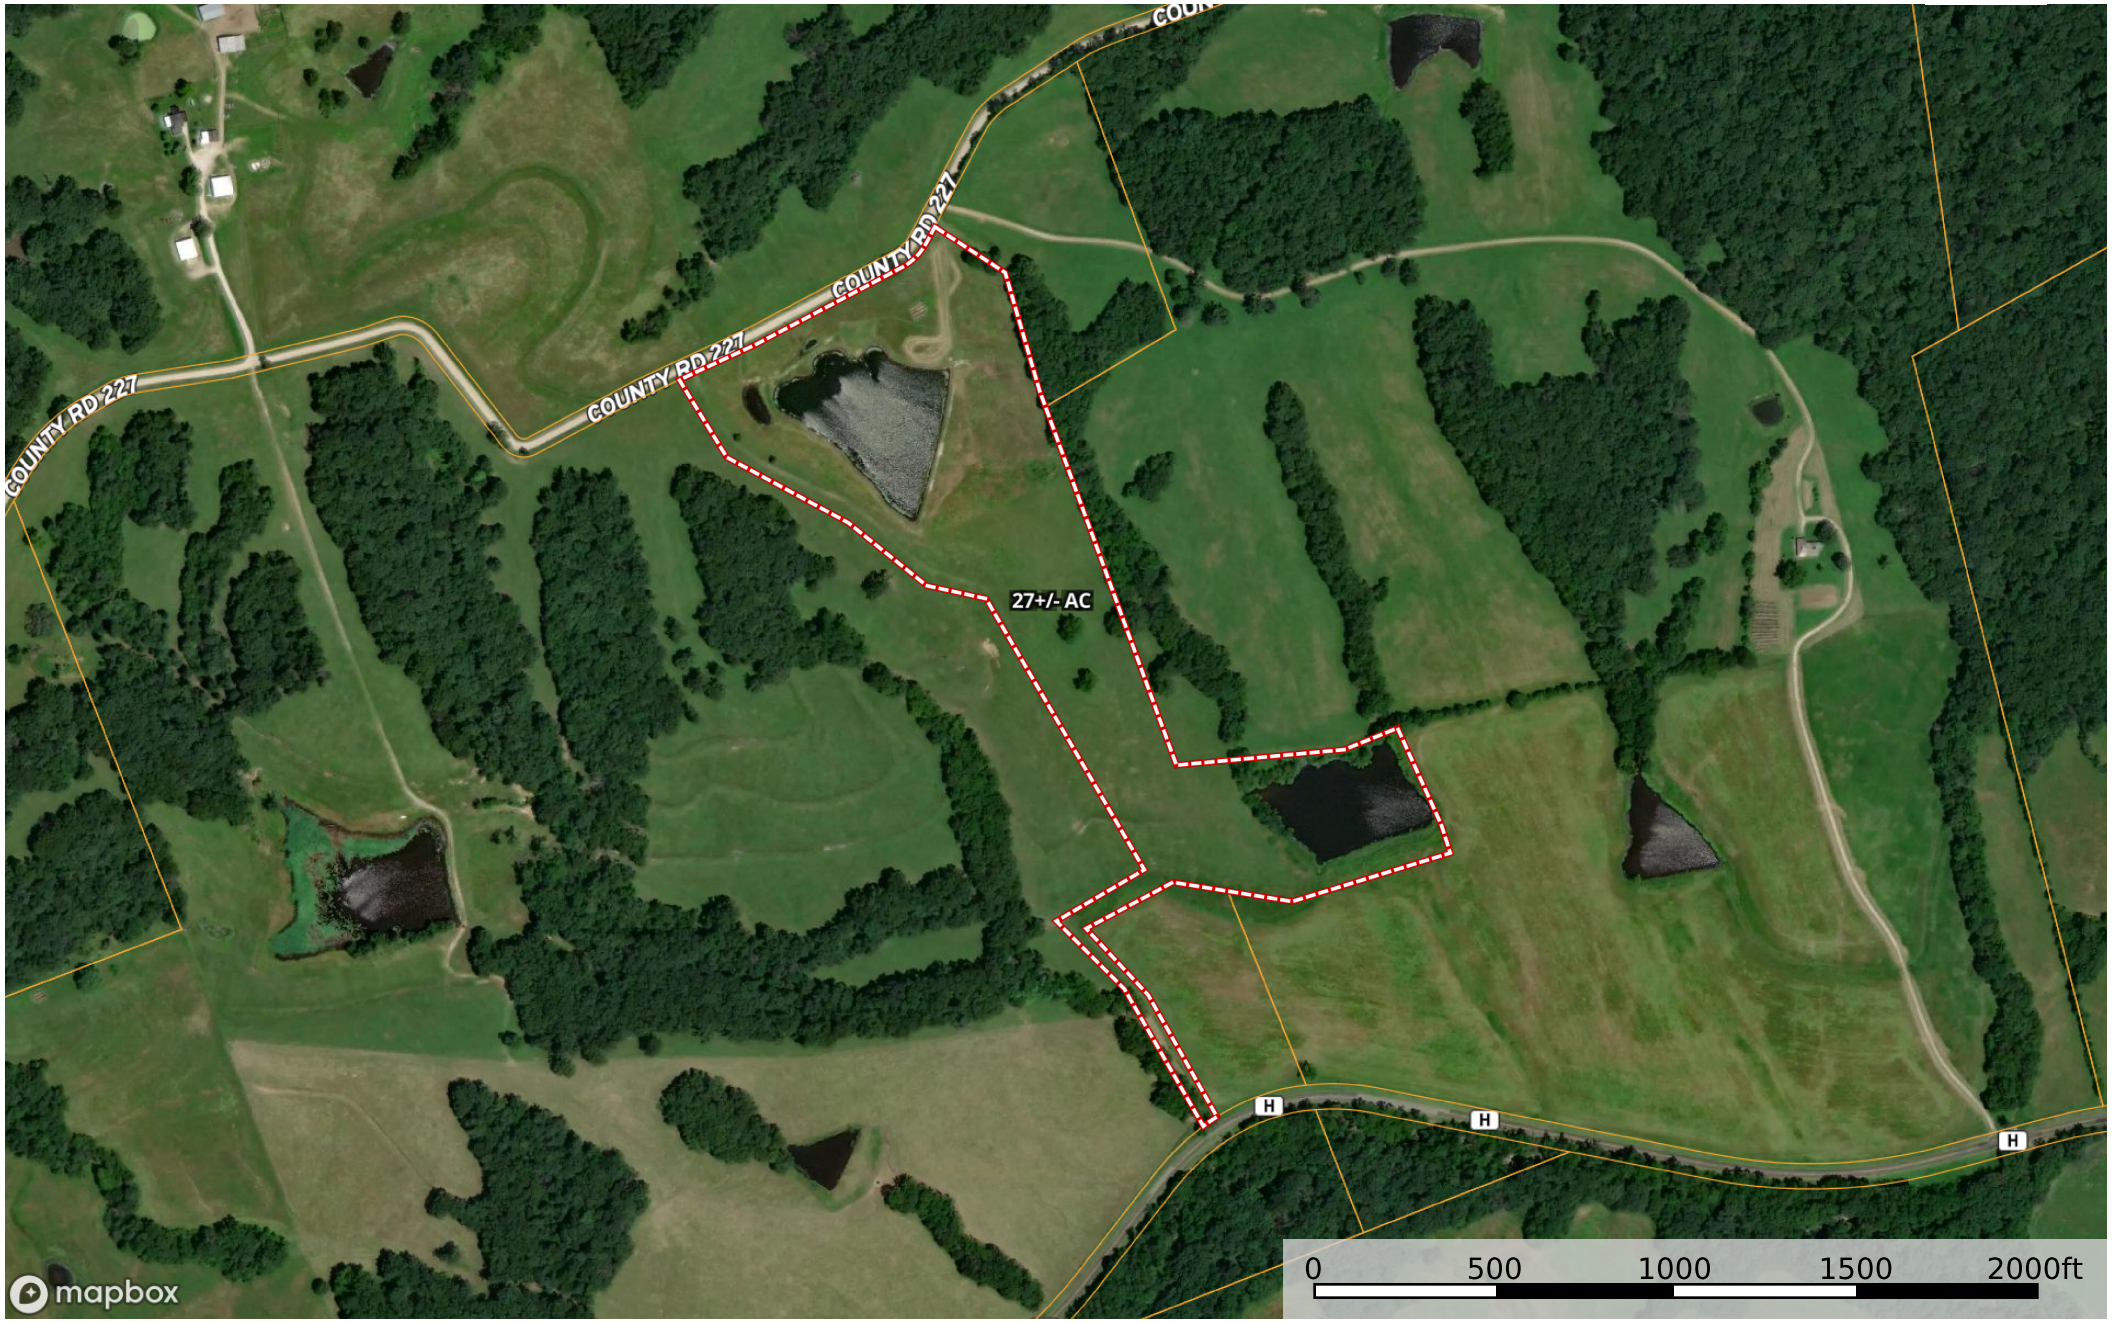

Pike 27
Missouri, AC +/-

mapbox

 Boundary

Joe Ogden

 The information contained herein was obtained from sources deemed to be reliable. Land id® Services makes no warranties or guarantees as to the completeness or accuracy thereof.