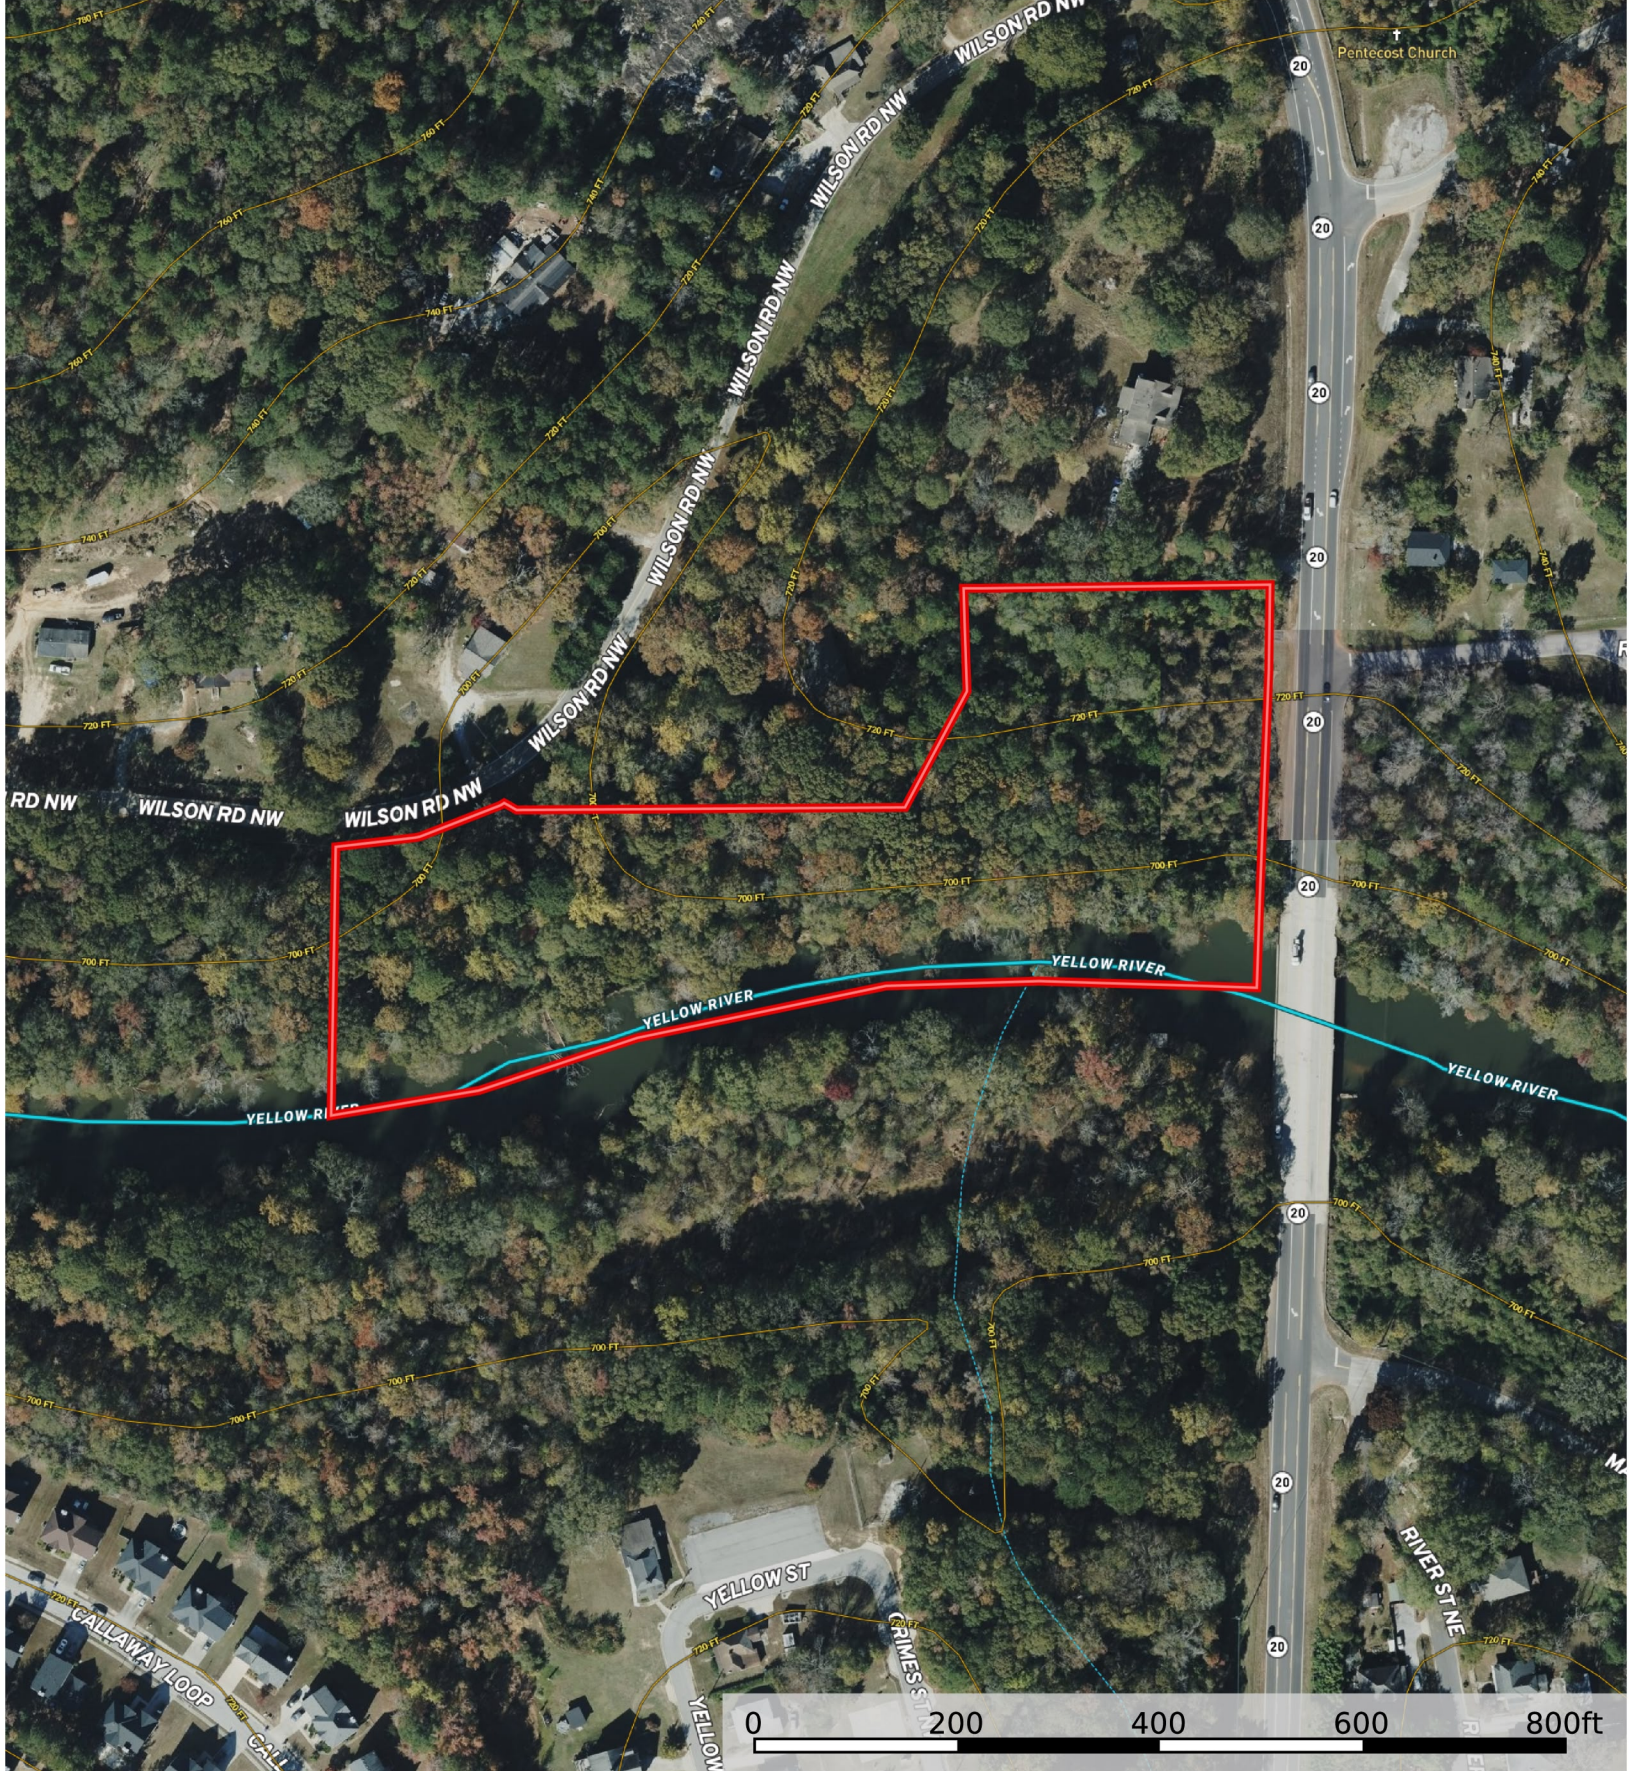

# 1890 NE Highway 20

Rockdale County, Georgia, 4 AC +/-

- Boundary
- Stream, Intermittent
- River/Creek
- Water Body

**id.** The information contained herein was obtained from sources deemed to be reliable. Land id® Services makes no warranties or guarantees as to the completeness or accuracy thereof.