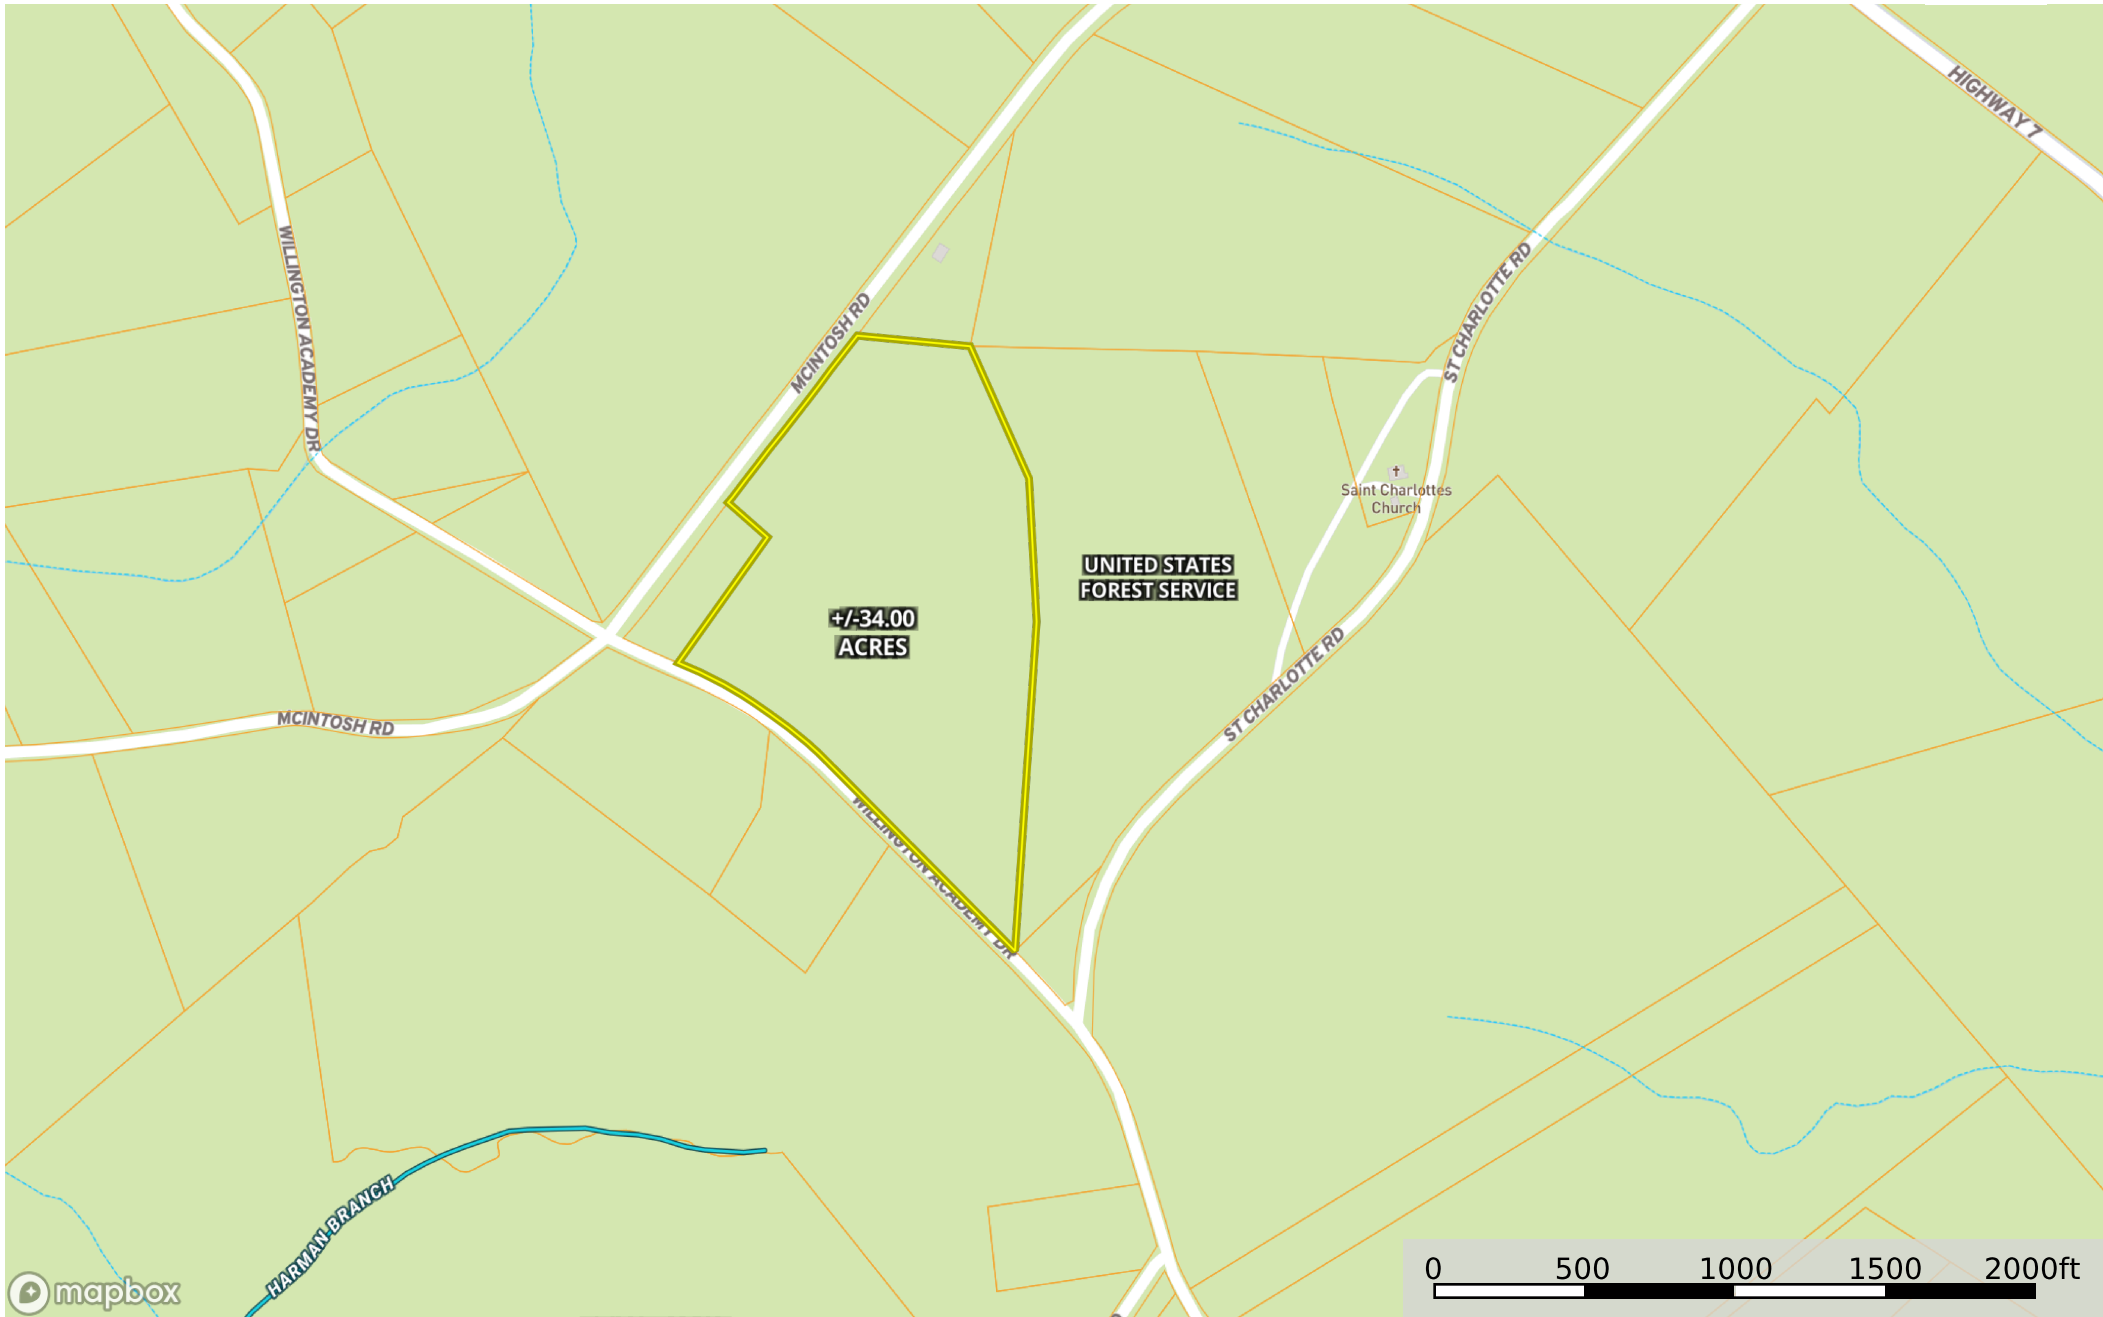

Haley - Willington Academy Tract 1

South Carolina, AC +/-

- Boundary 1 1
- Stream, Intermittent
- River/Creek
- Water Body