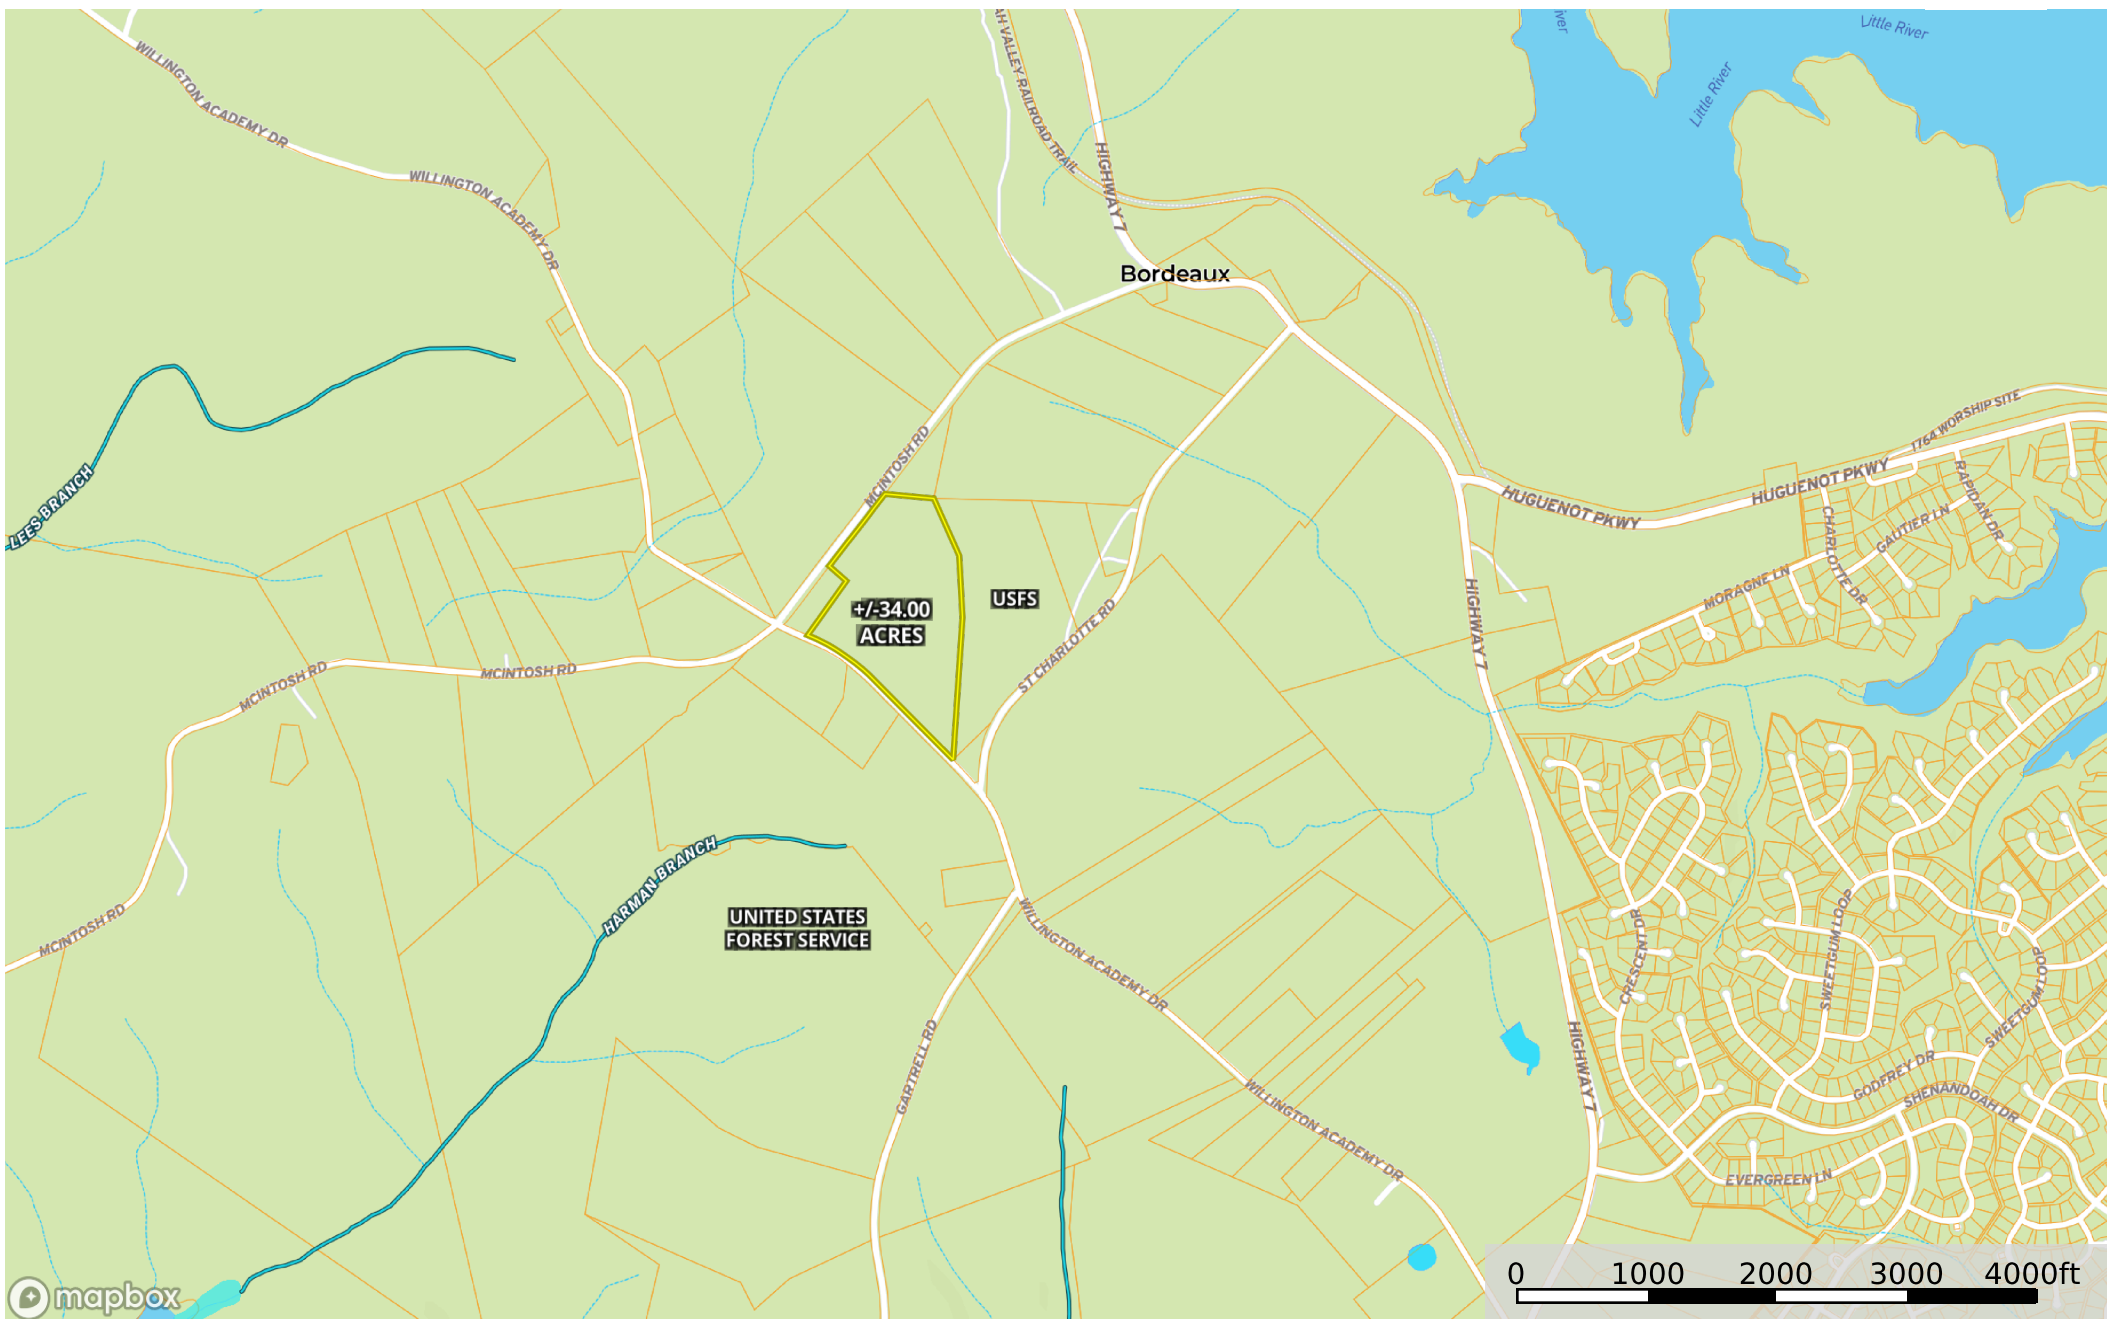

# Haley - Willington Academy Tract 1

South Carolina, AC +/-

- Boundary 1 1
- Stream, Intermittent
- River/Creek
- Water Body