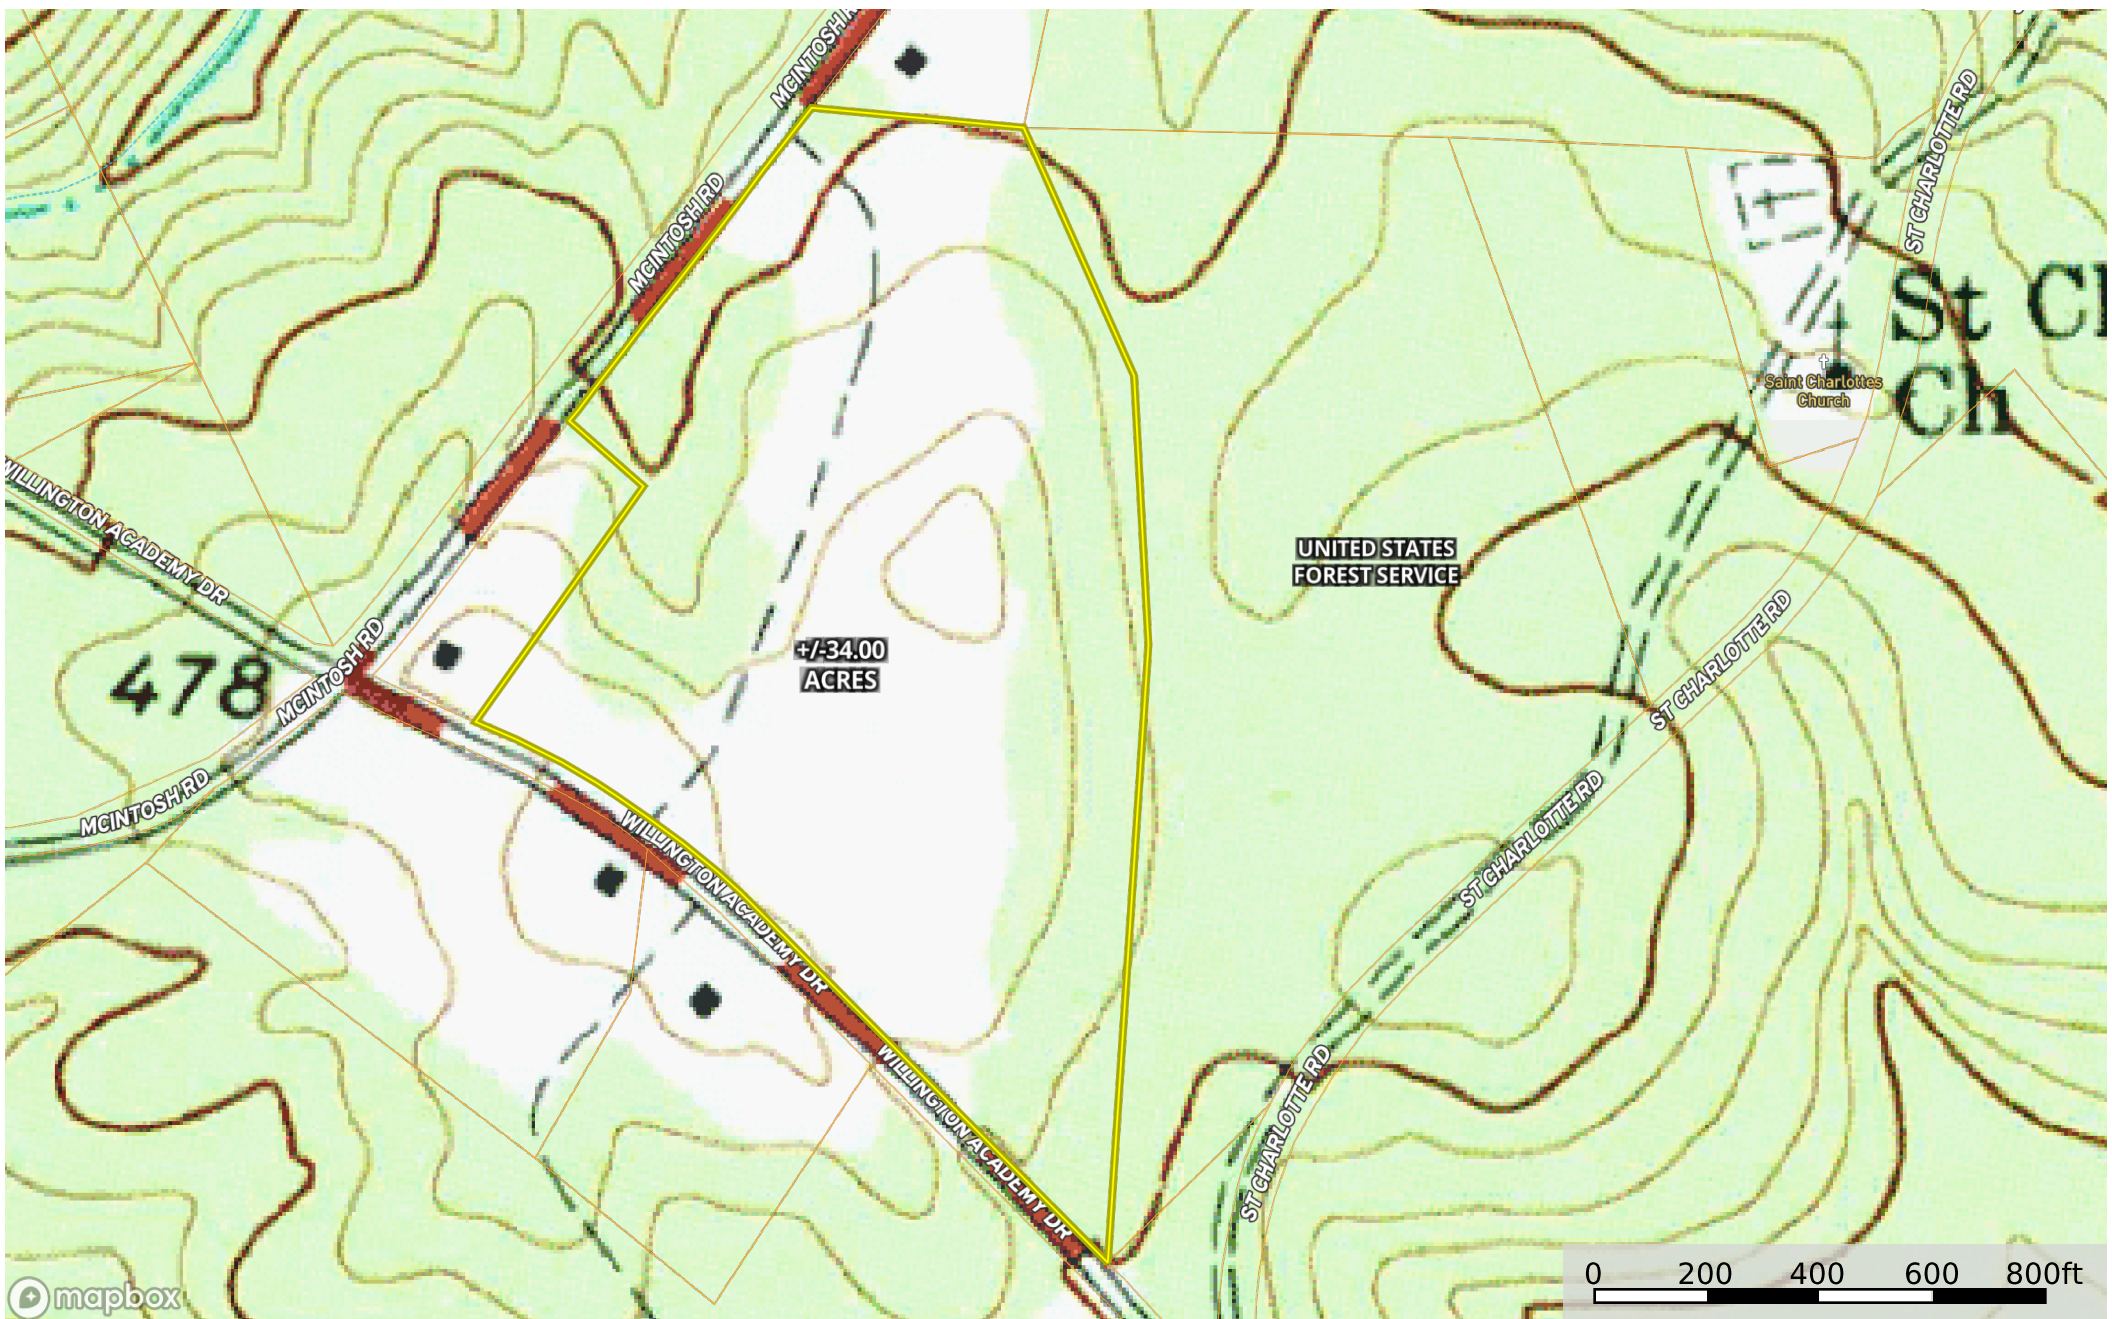

Haley - Willington Academy Tract 1

South Carolina, AC +/-

mapbox

-  Boundary 1 1
-  Stream, Intermittent
-  River/Creek
-  Water Body