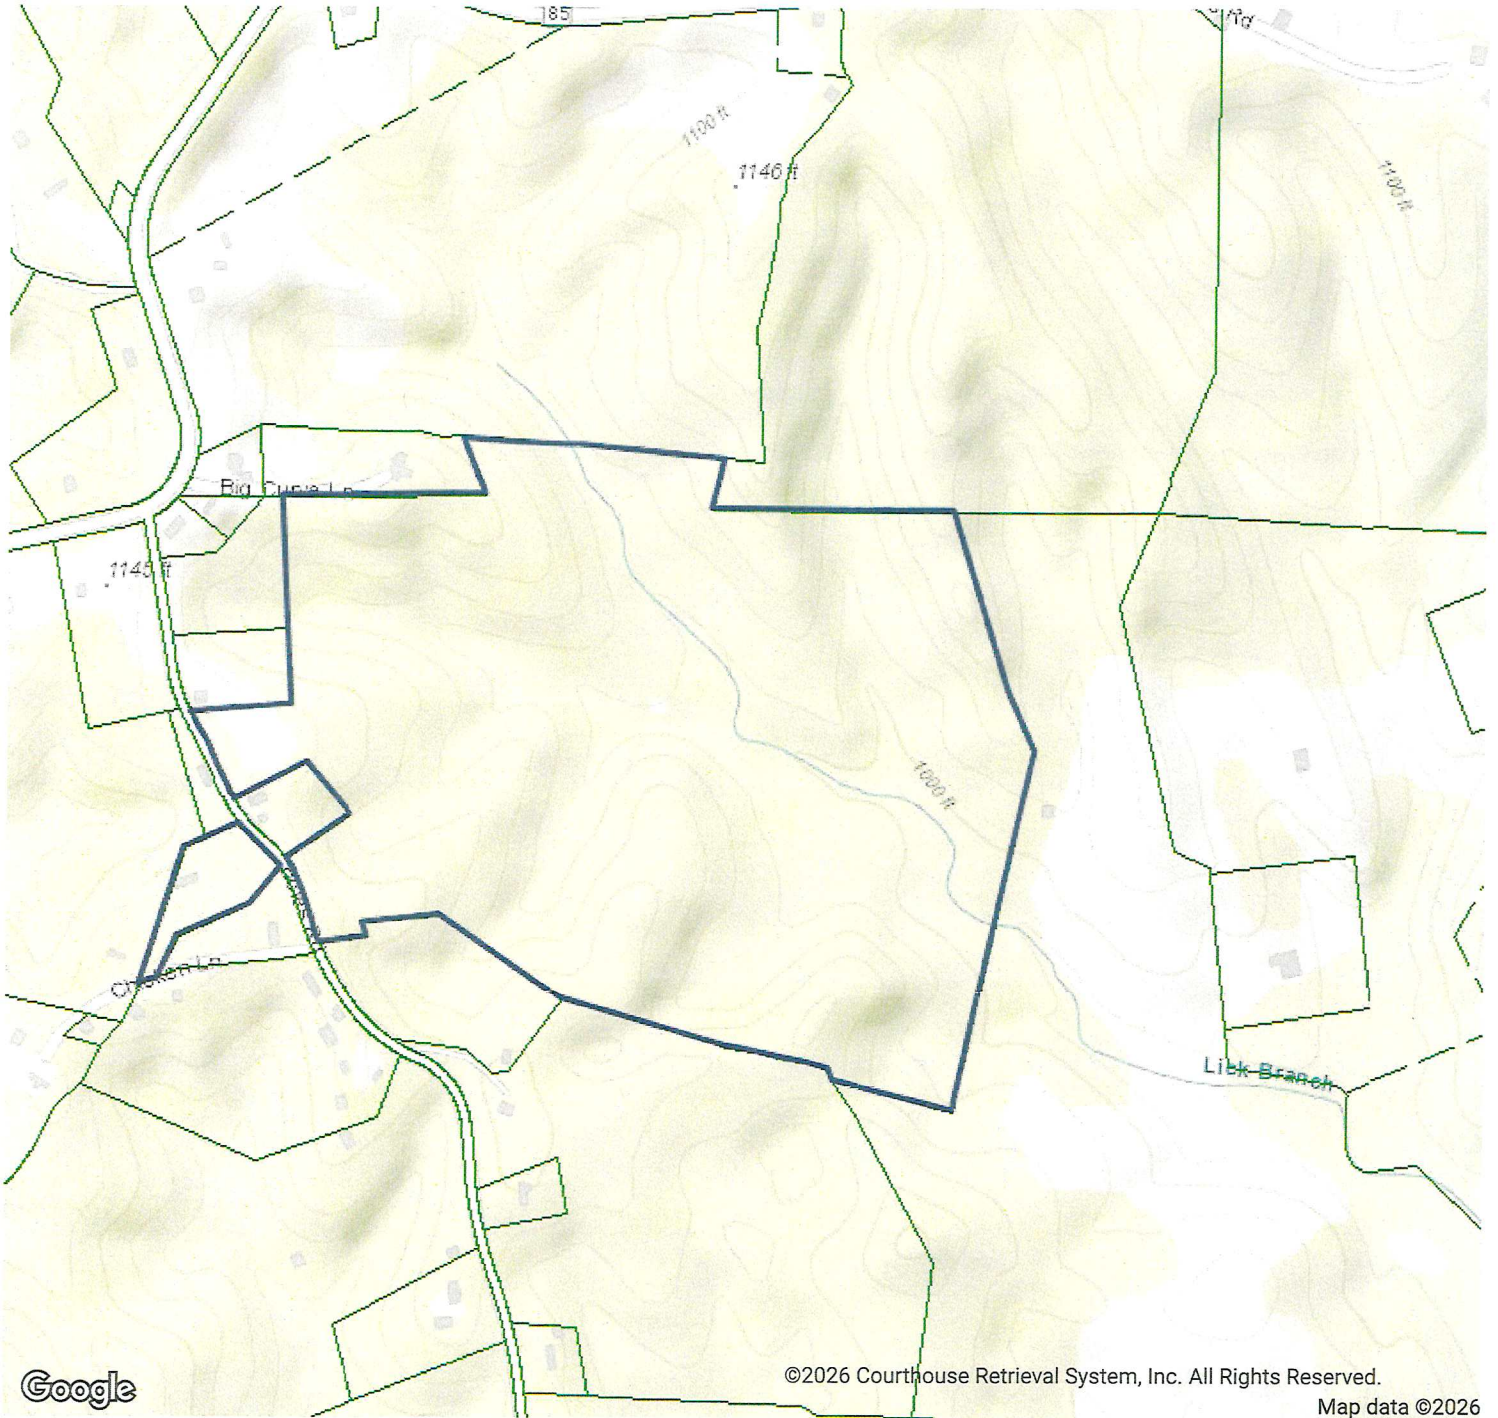

©2026 Courthouse Retrieval System, Inc. All Rights Reserved.

Map data ©2026

© 2026 Courthouse Retrieval System, Inc. All Rights Reserved.
Information Deemed Reliable But Not Guaranteed.