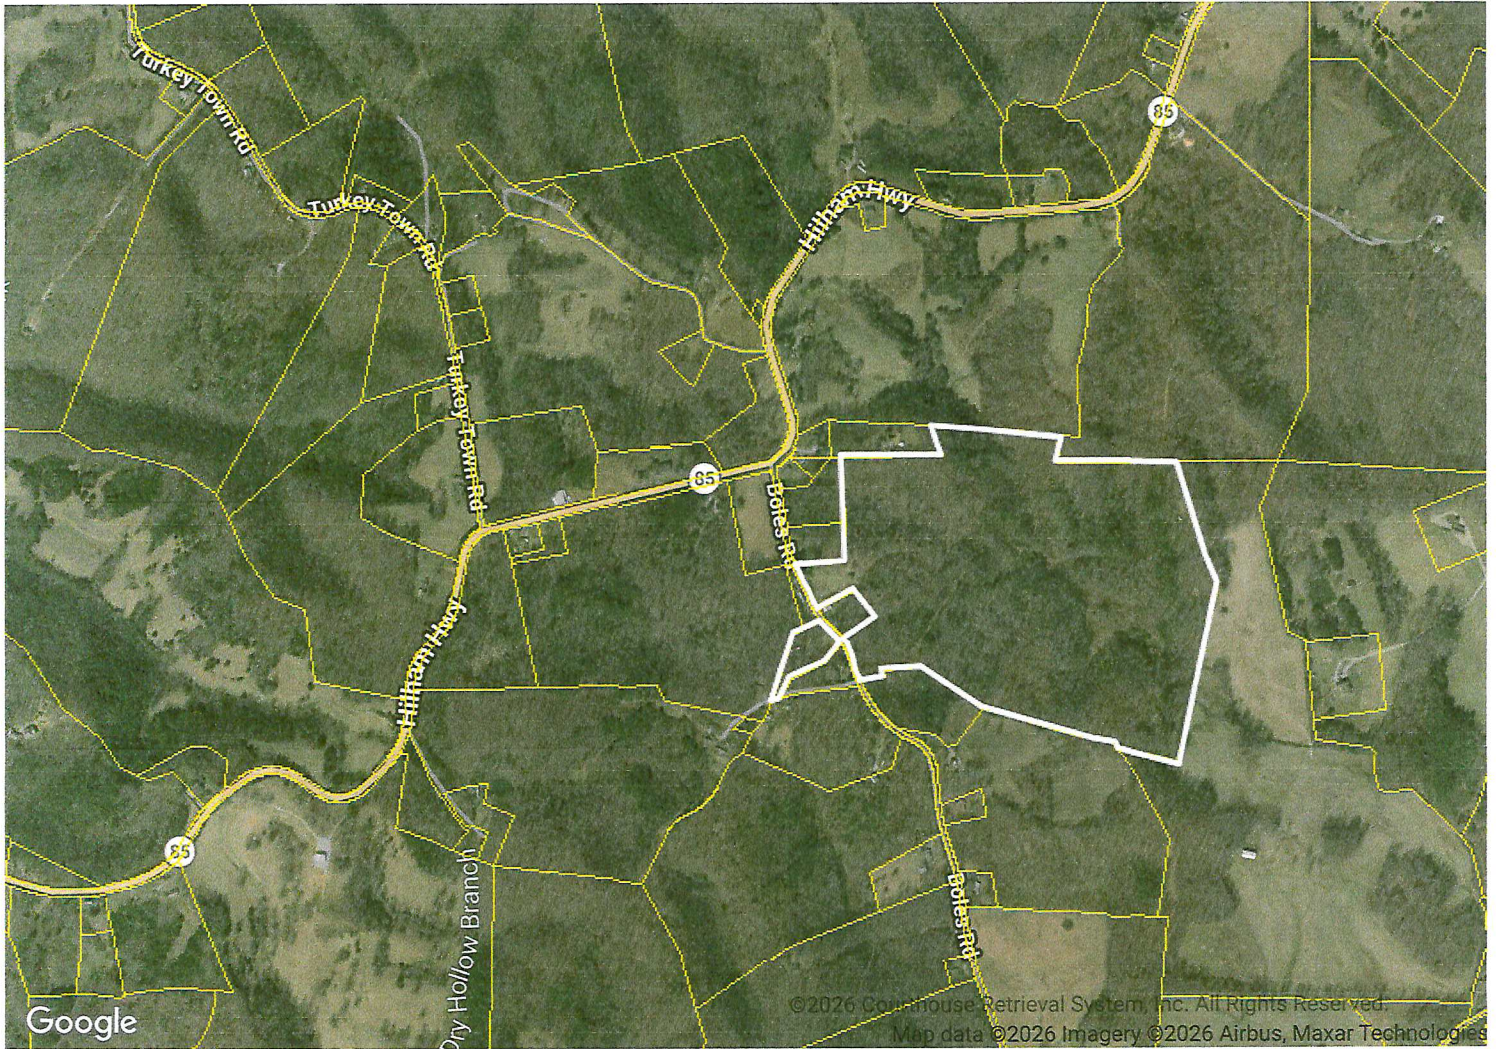

Map data ©2026

© 2026 Courthouse Retrieval System, Inc. All Rights Reserved.
Information Deemed Reliable But Not Guaranteed.

Debra Dodd
No. 1 Quality Realty
931-397-1660
debradodd@no1qualityrealty.com

Map for Parcel Address: 157 Boles Rd TN Parcel ID: 042 061.00