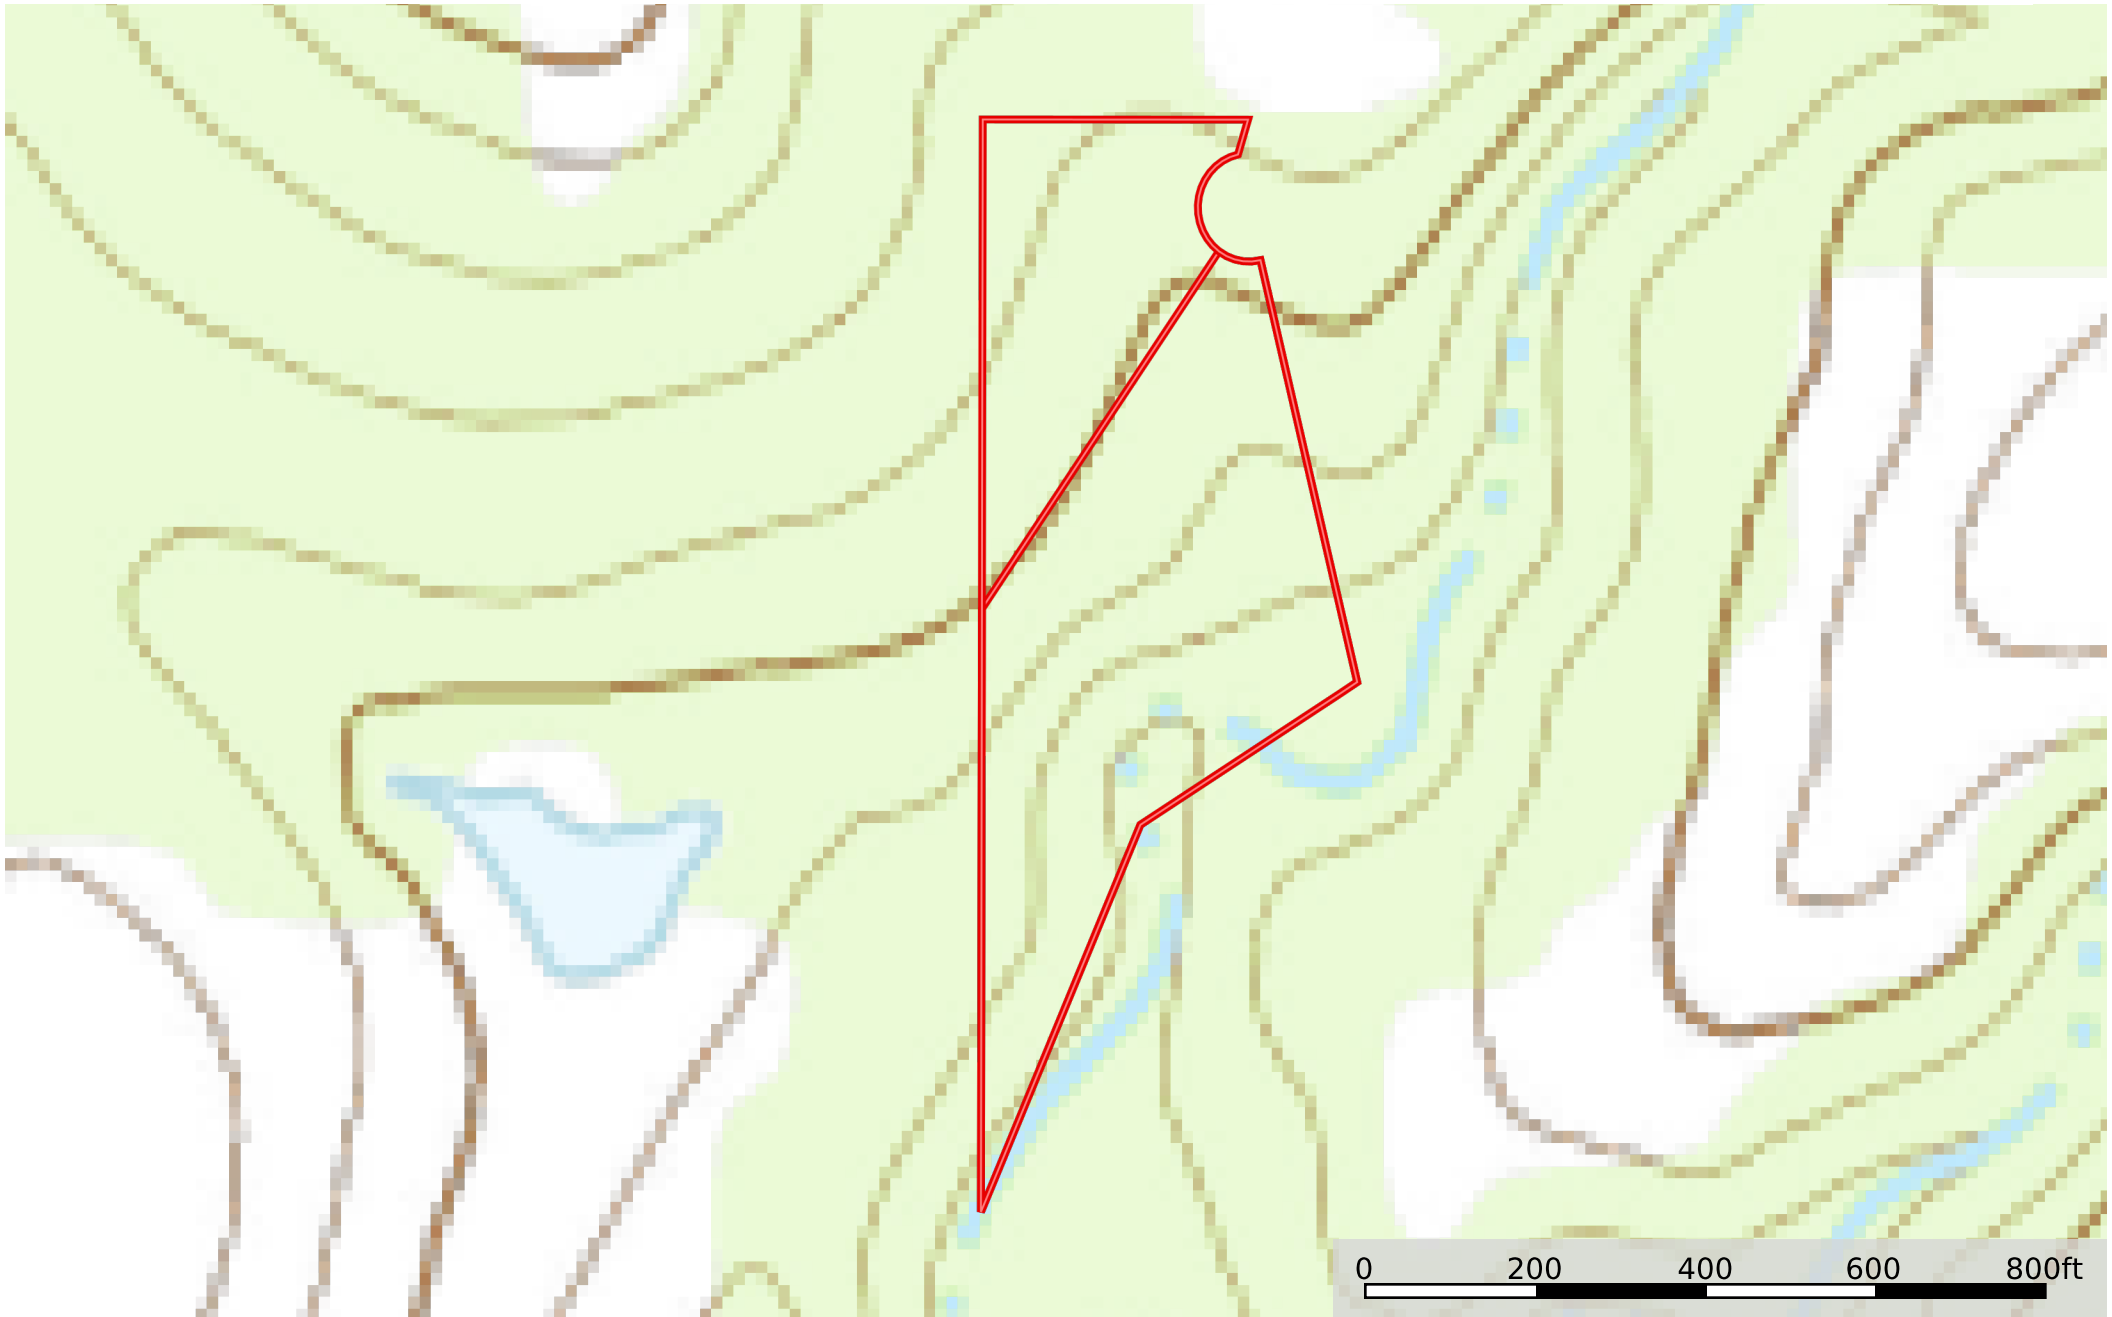

7.178 Acres (Lots 52 & 53) Latigo Way Weatherford, TX,  
Texas, AC +/-

Boundary