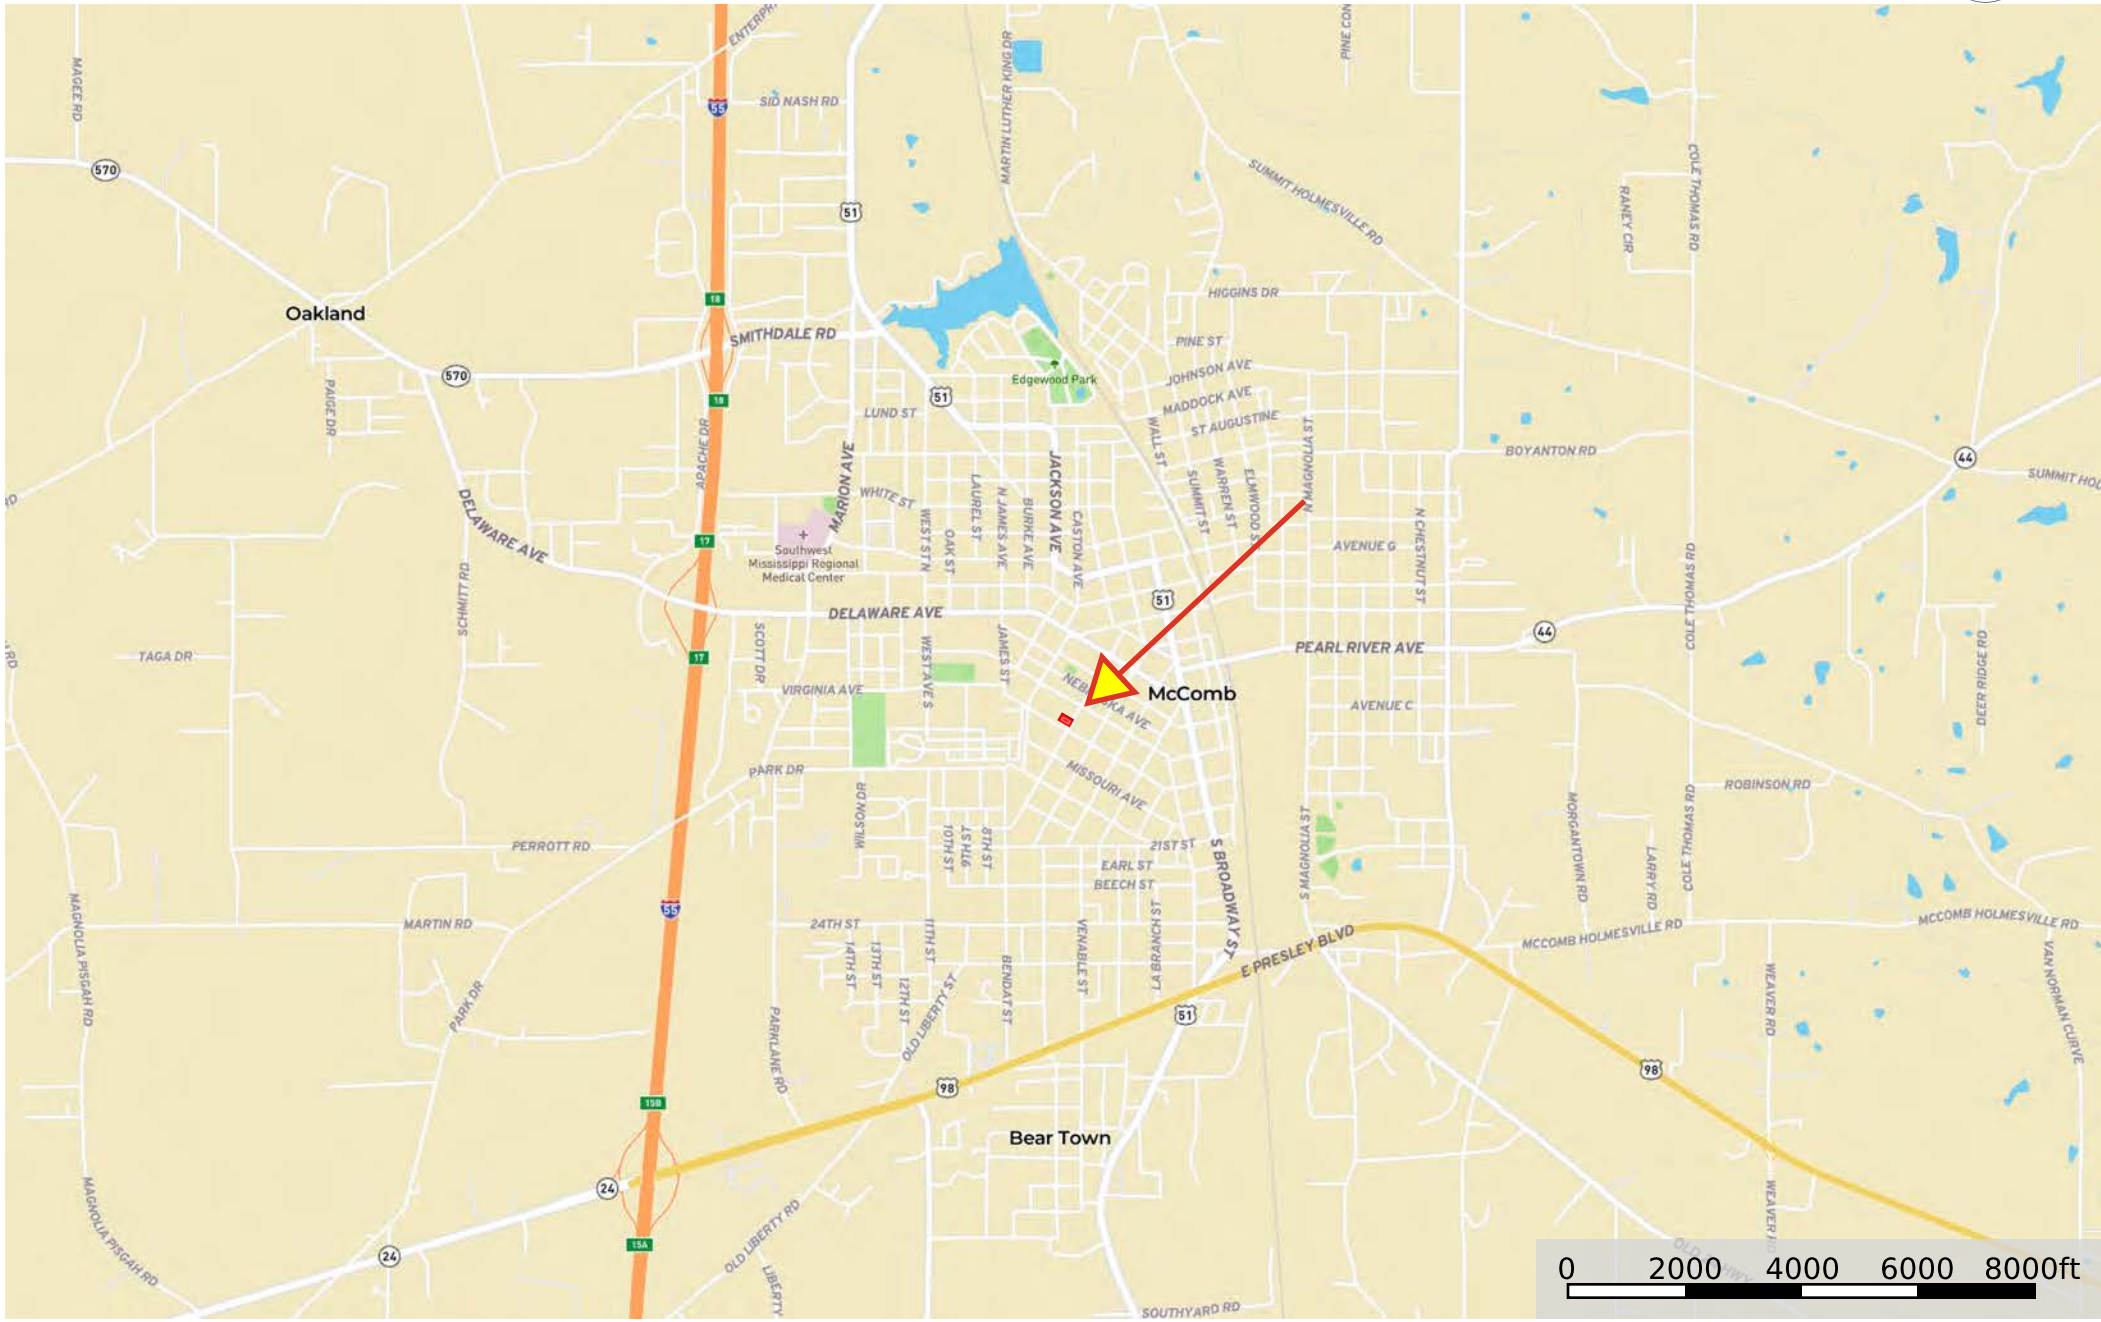

322 S 6th St KM

Mississippi, AC +/-

Boundary